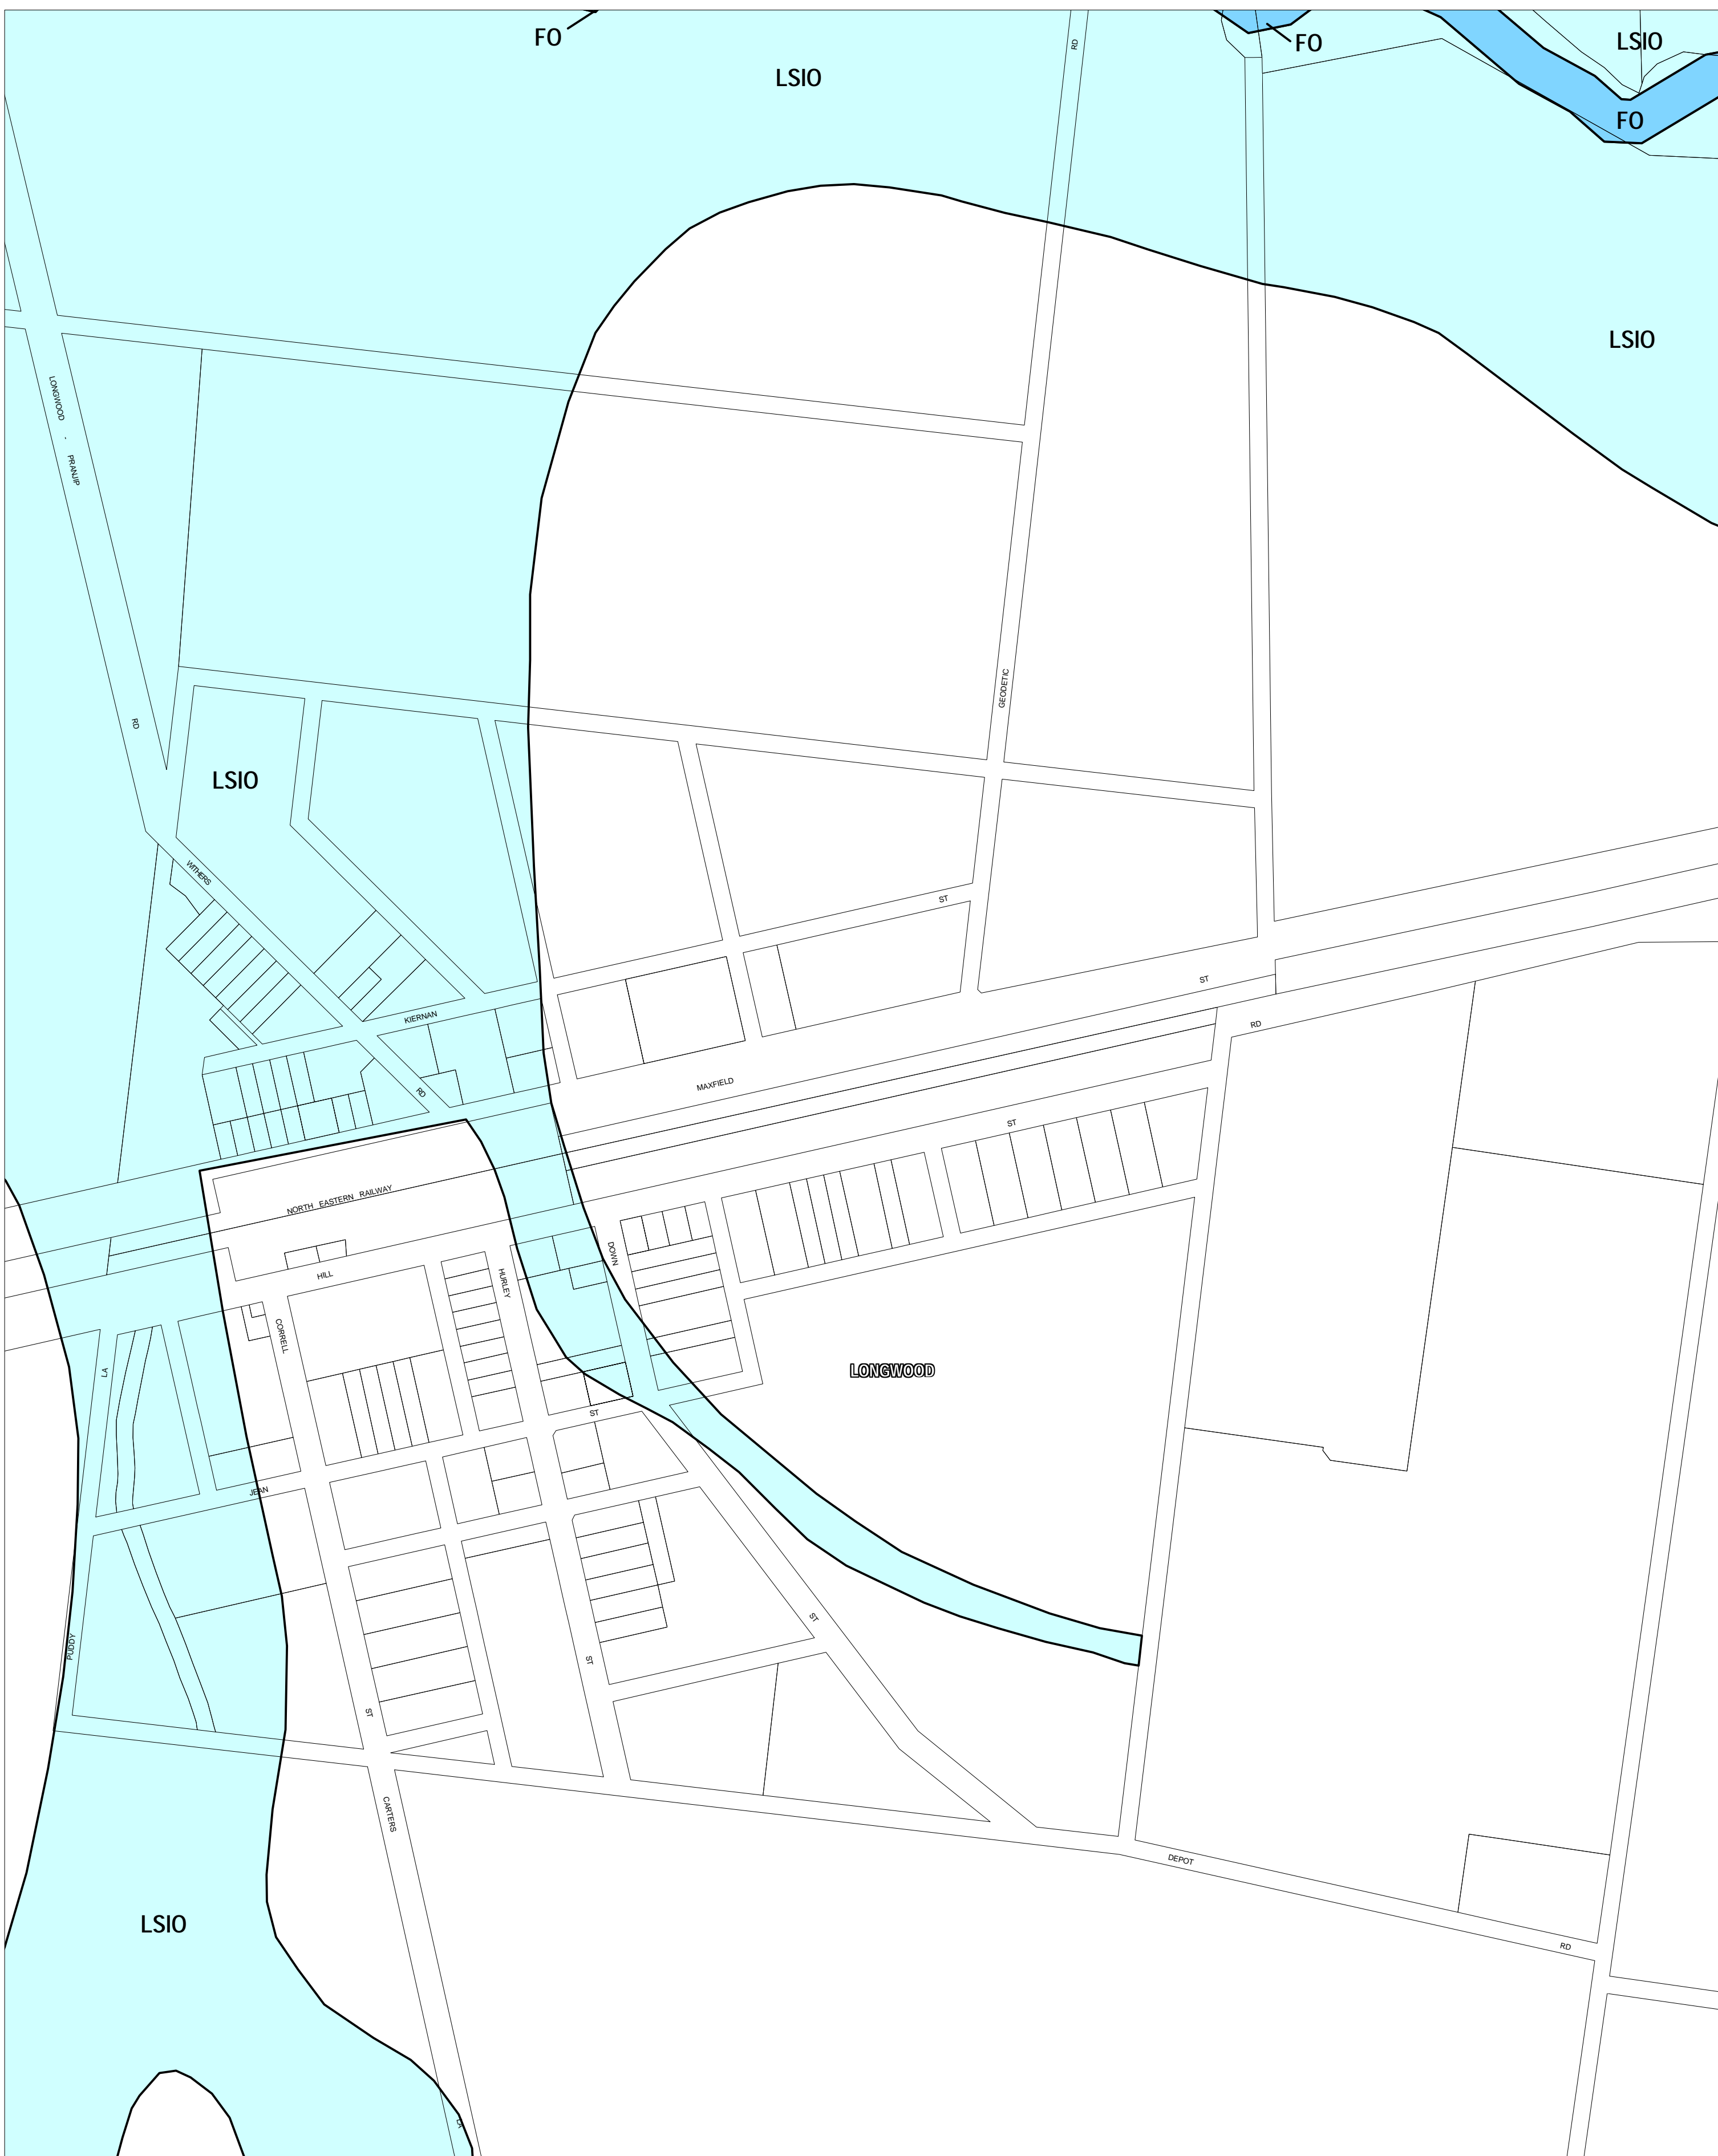

STRATHBOGIE PLANNING SCHEME - LOCAL PROVISION

Overlays

- Floodway Overlay
- Land Subject To Inundation Overlay

AUSTRALIAN MAP GRID ZONE 55

INDEX TO ADJOINING METRIC SERIES MAP

Amendment C14
Printed: 12/4/2006