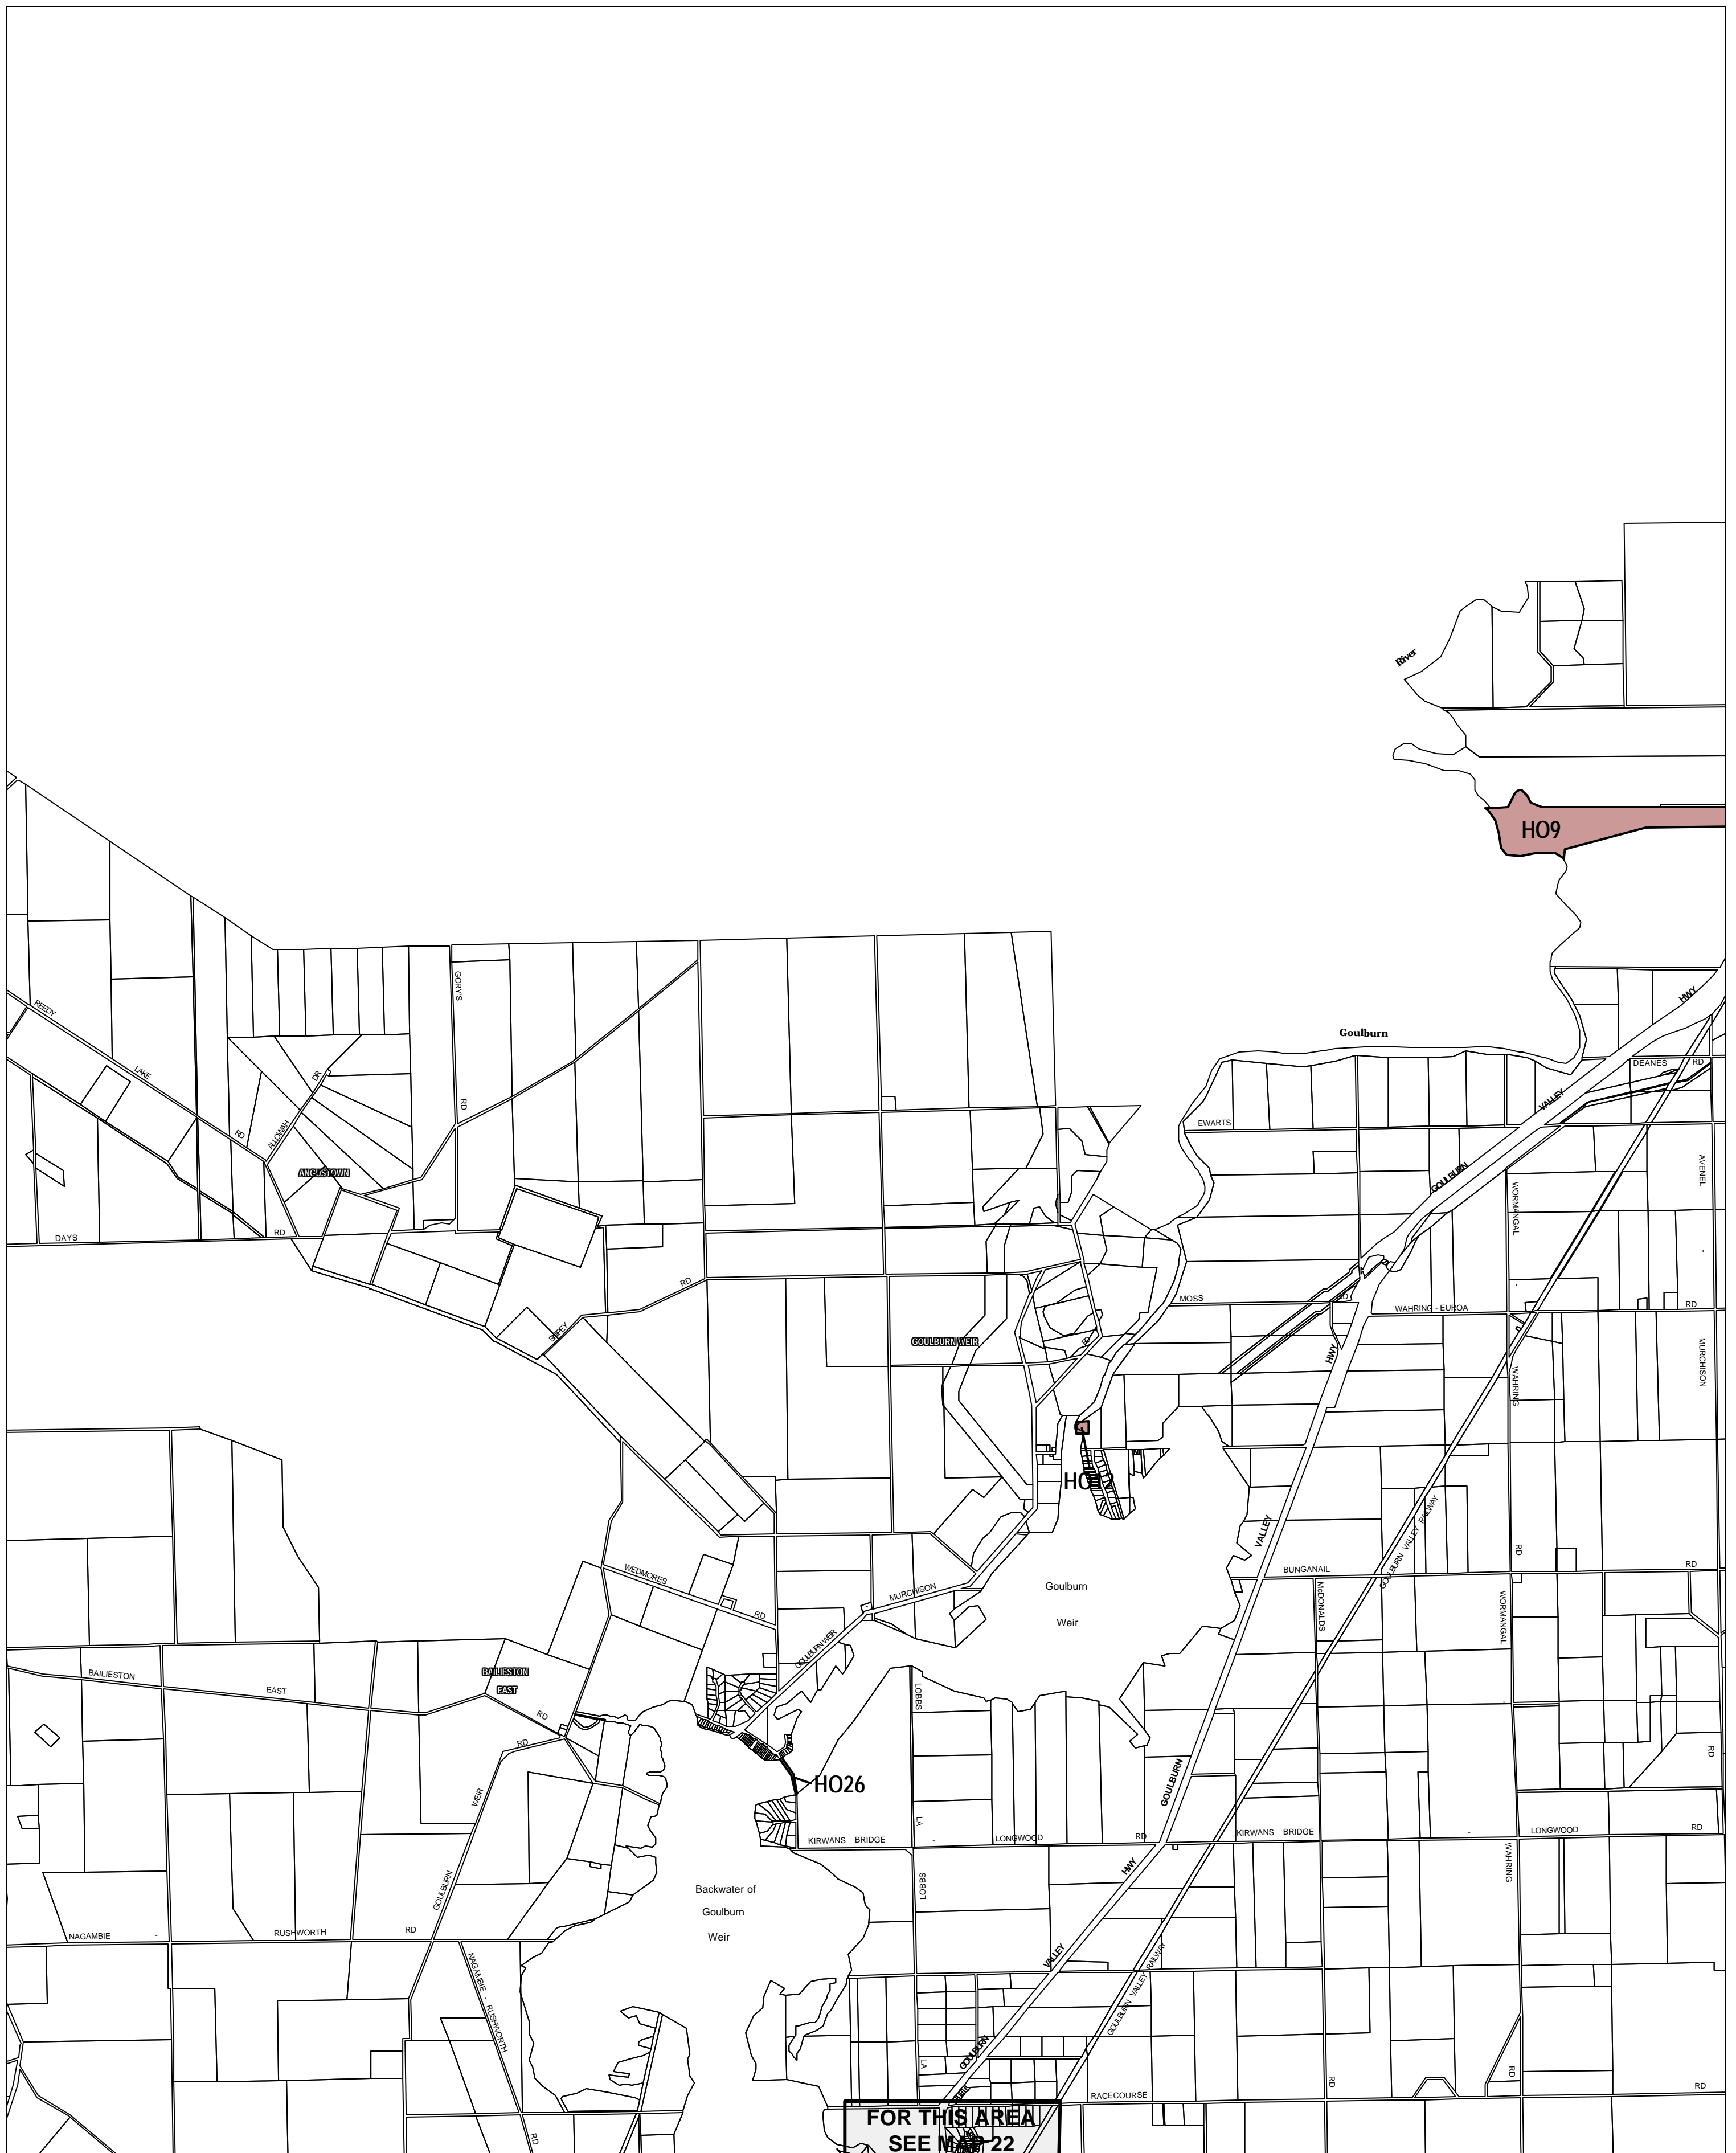

STRATHBOGIE PLANNING SCHEME - LOCAL PROVISION

Overlays	
	Heritage Overlay

AUSTRALIAN MAP GRID ZONE 55

INDEX TO ADJOINING METRIC SERIES MAP

Printed: 12/6/2007

AMENDMENT C15