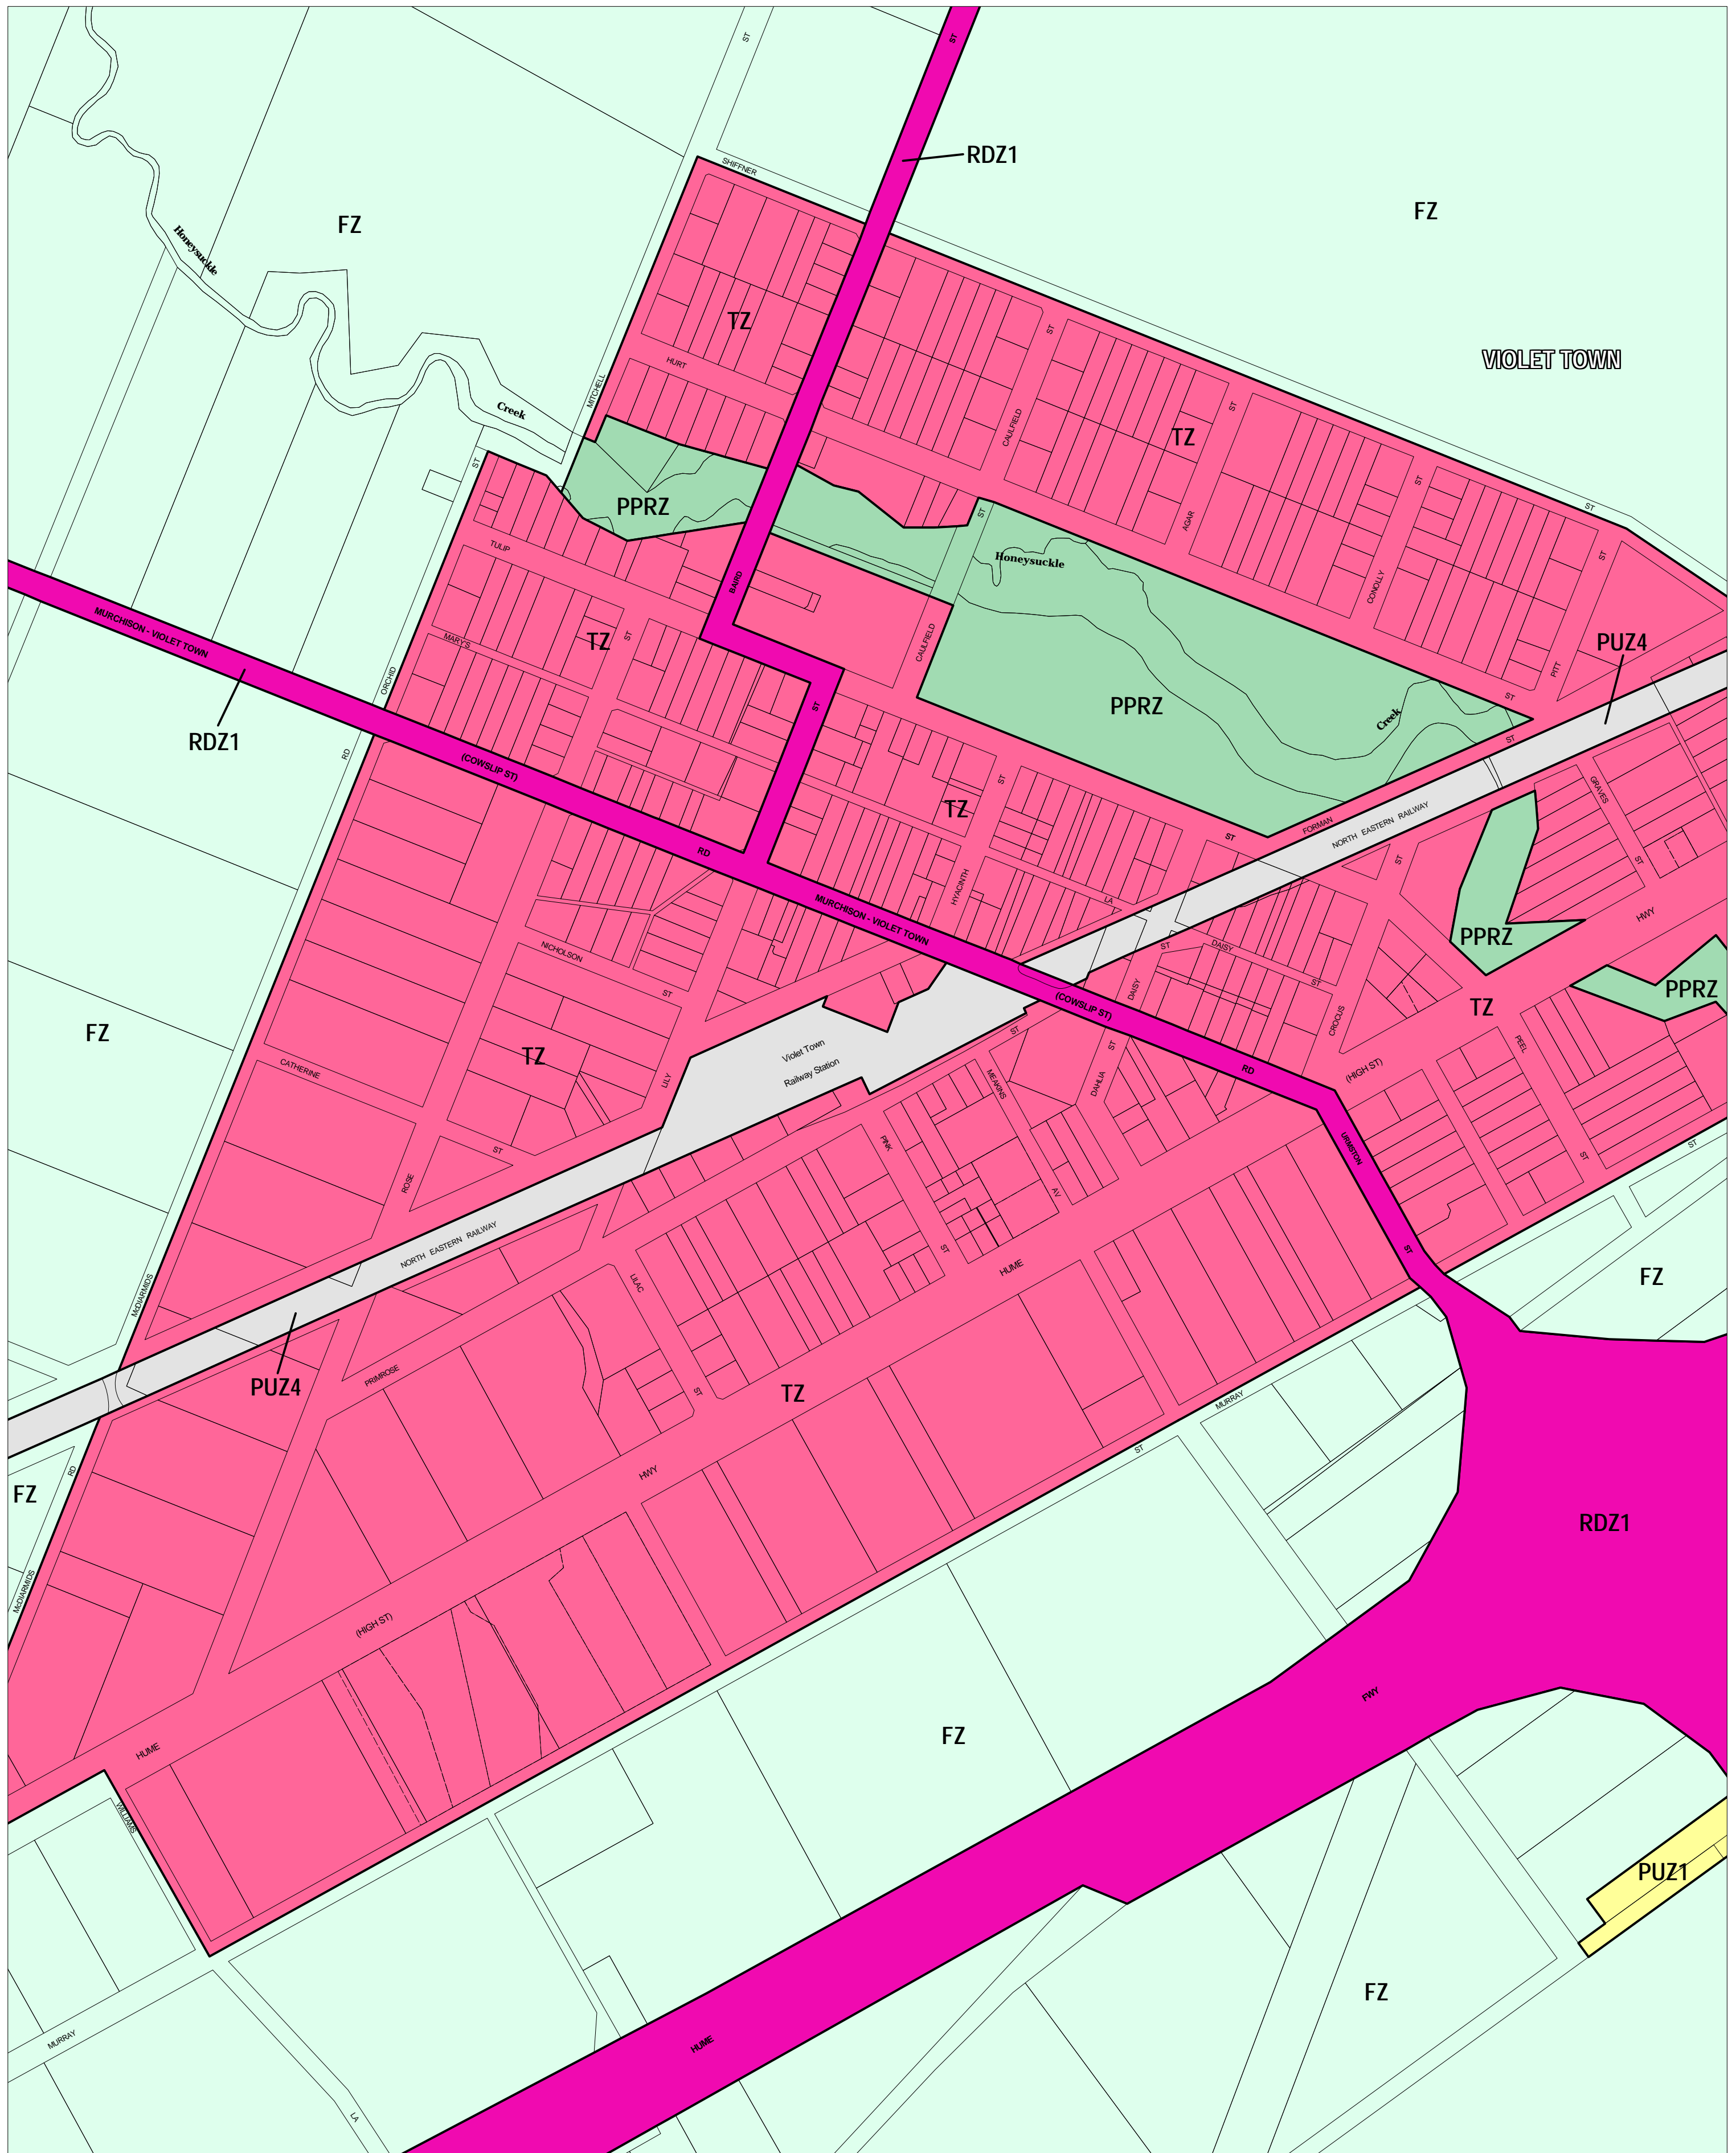

STRATHBOGIE PLANNING SCHEME - LOCAL PROVISION

THIS MAP INCORPORATES APPROVED ZONES AS AT: 04/05/2006 AMENDMENT C35

INDEX TO ADJOINING METRIC SERIES MAP

Printed: 10/5/2006