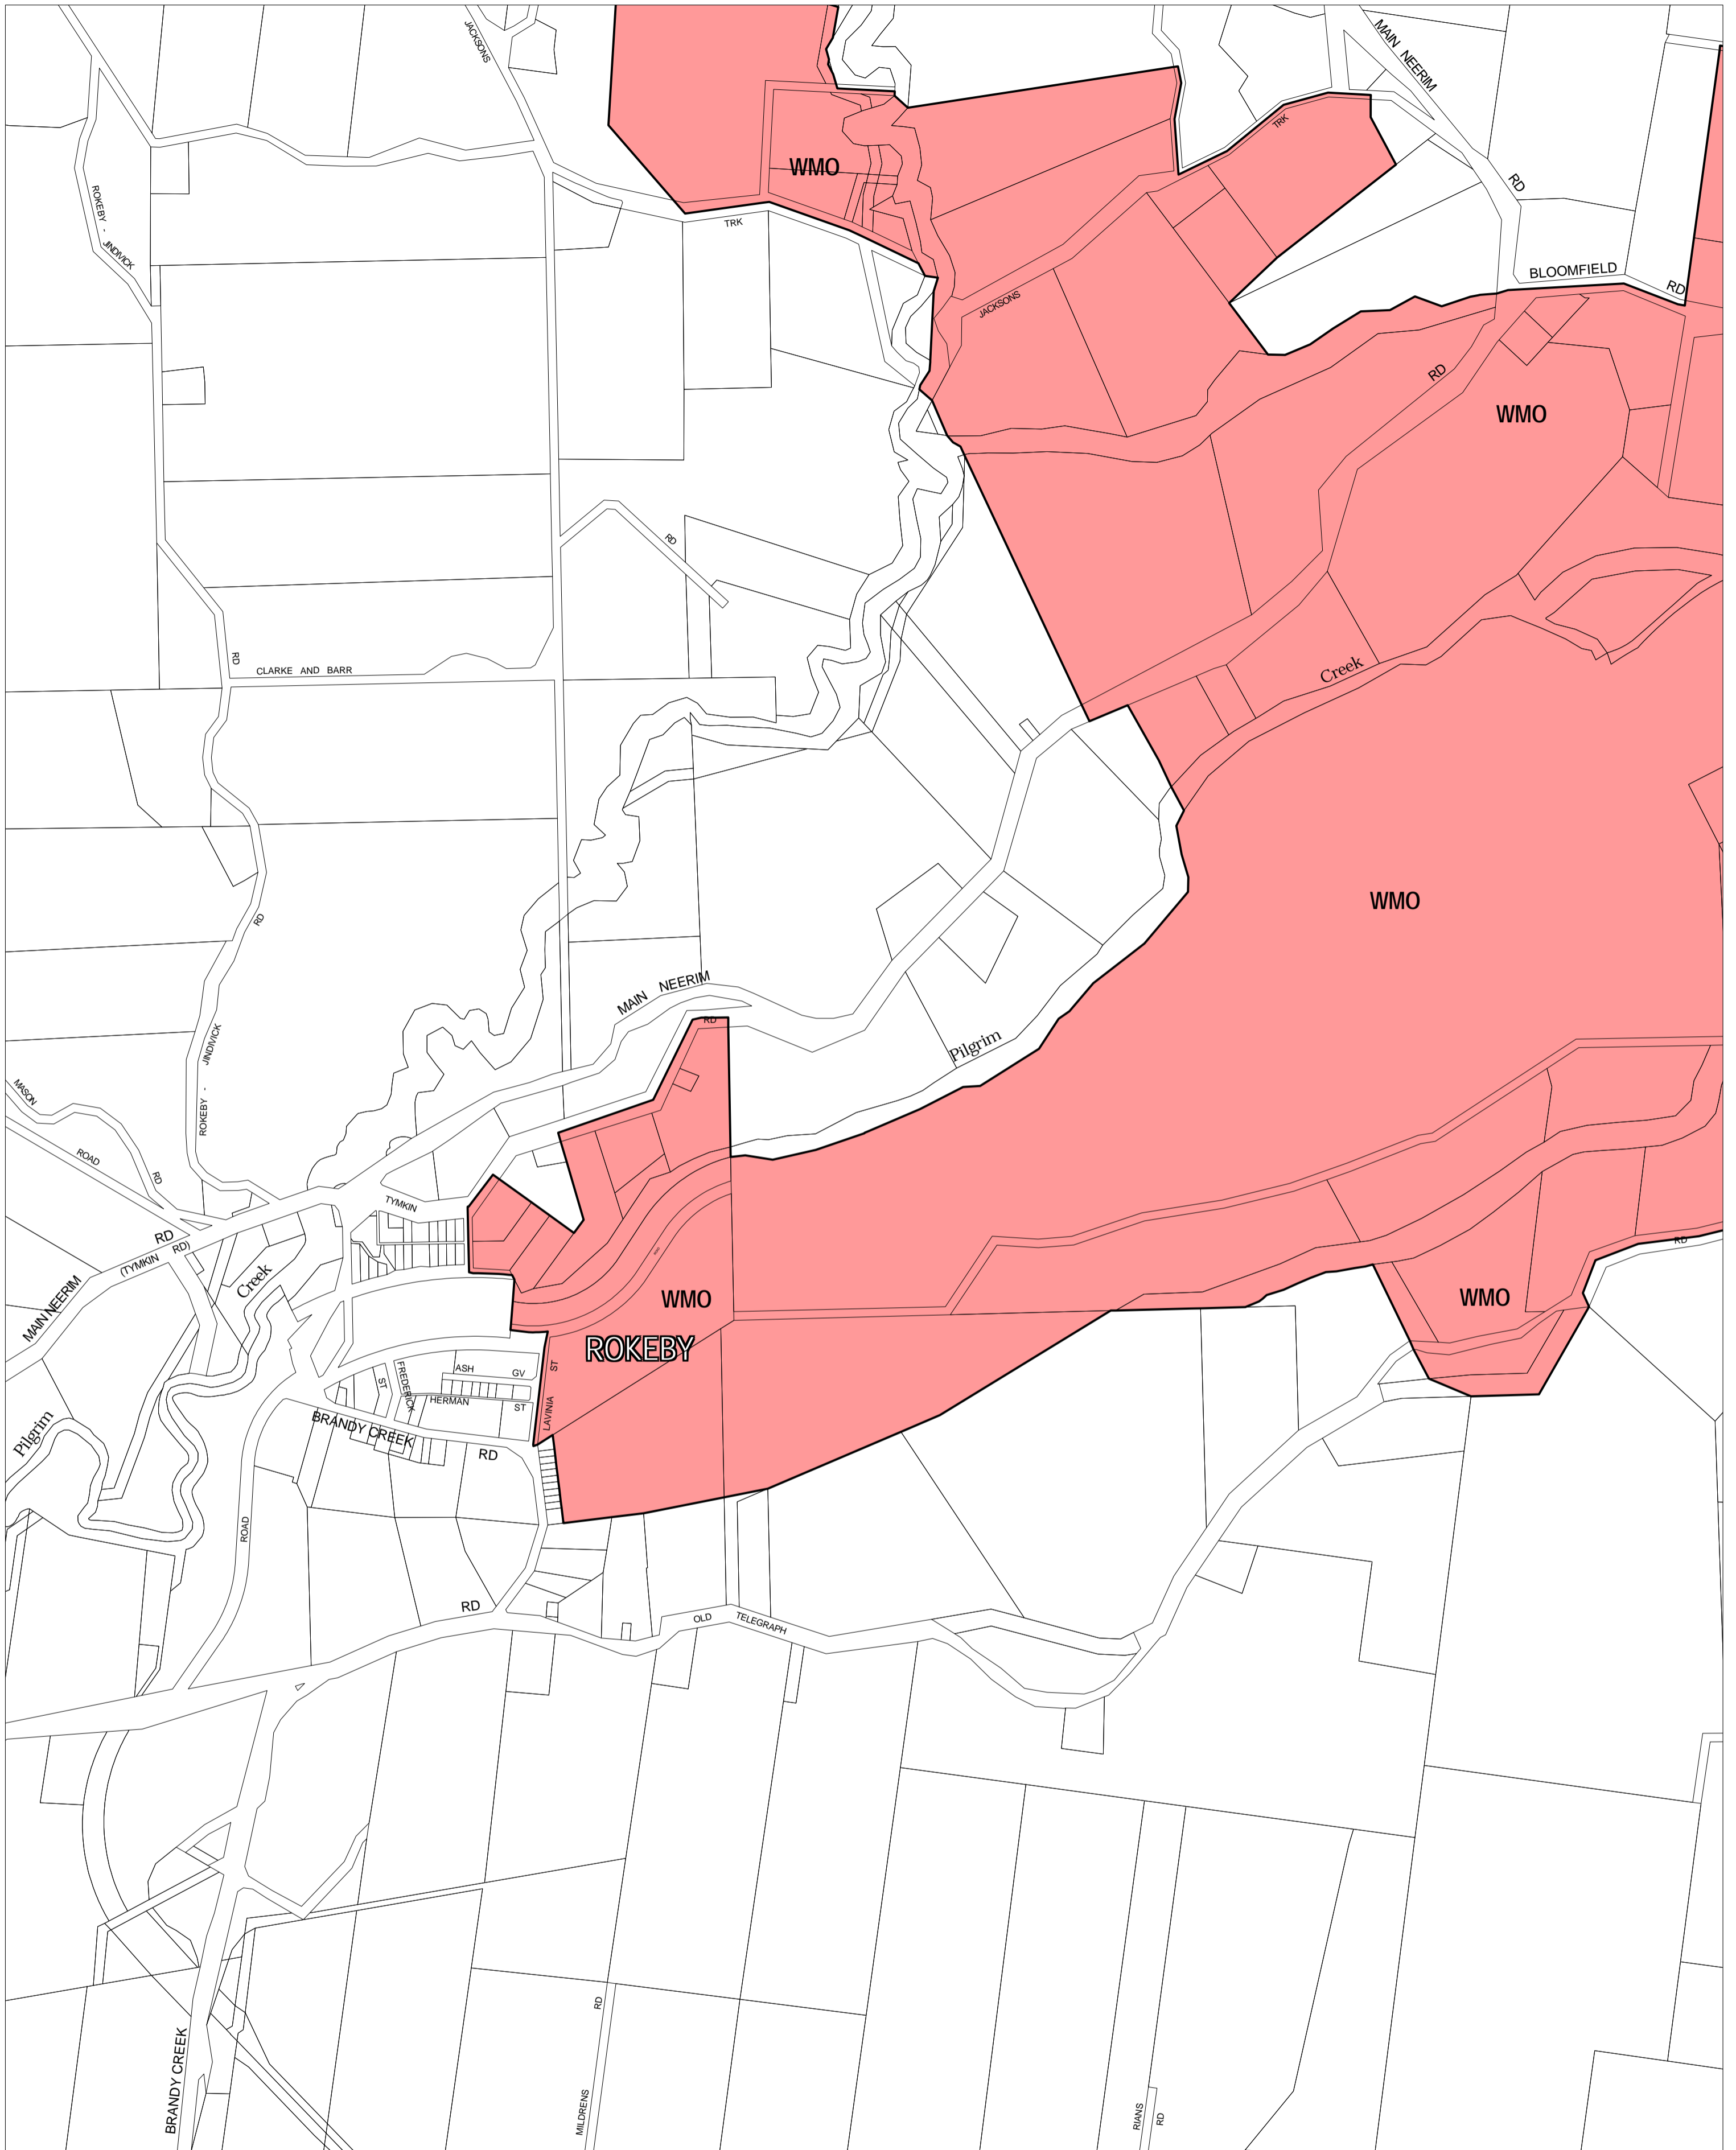

BAW BAW PLANNING SCHEME - LOCAL PROVISION

Overlays

WMO Wildfire Management Overlay

AUSTRALIAN MAP GRID ZONE 55

INDEX TO ADJOINING METRIC SERIES MAP

Printed: 2017/2007

AMENDMENT C33

WILDFIRE MANAGEMENT OVERLAY

MAP No 15WMO