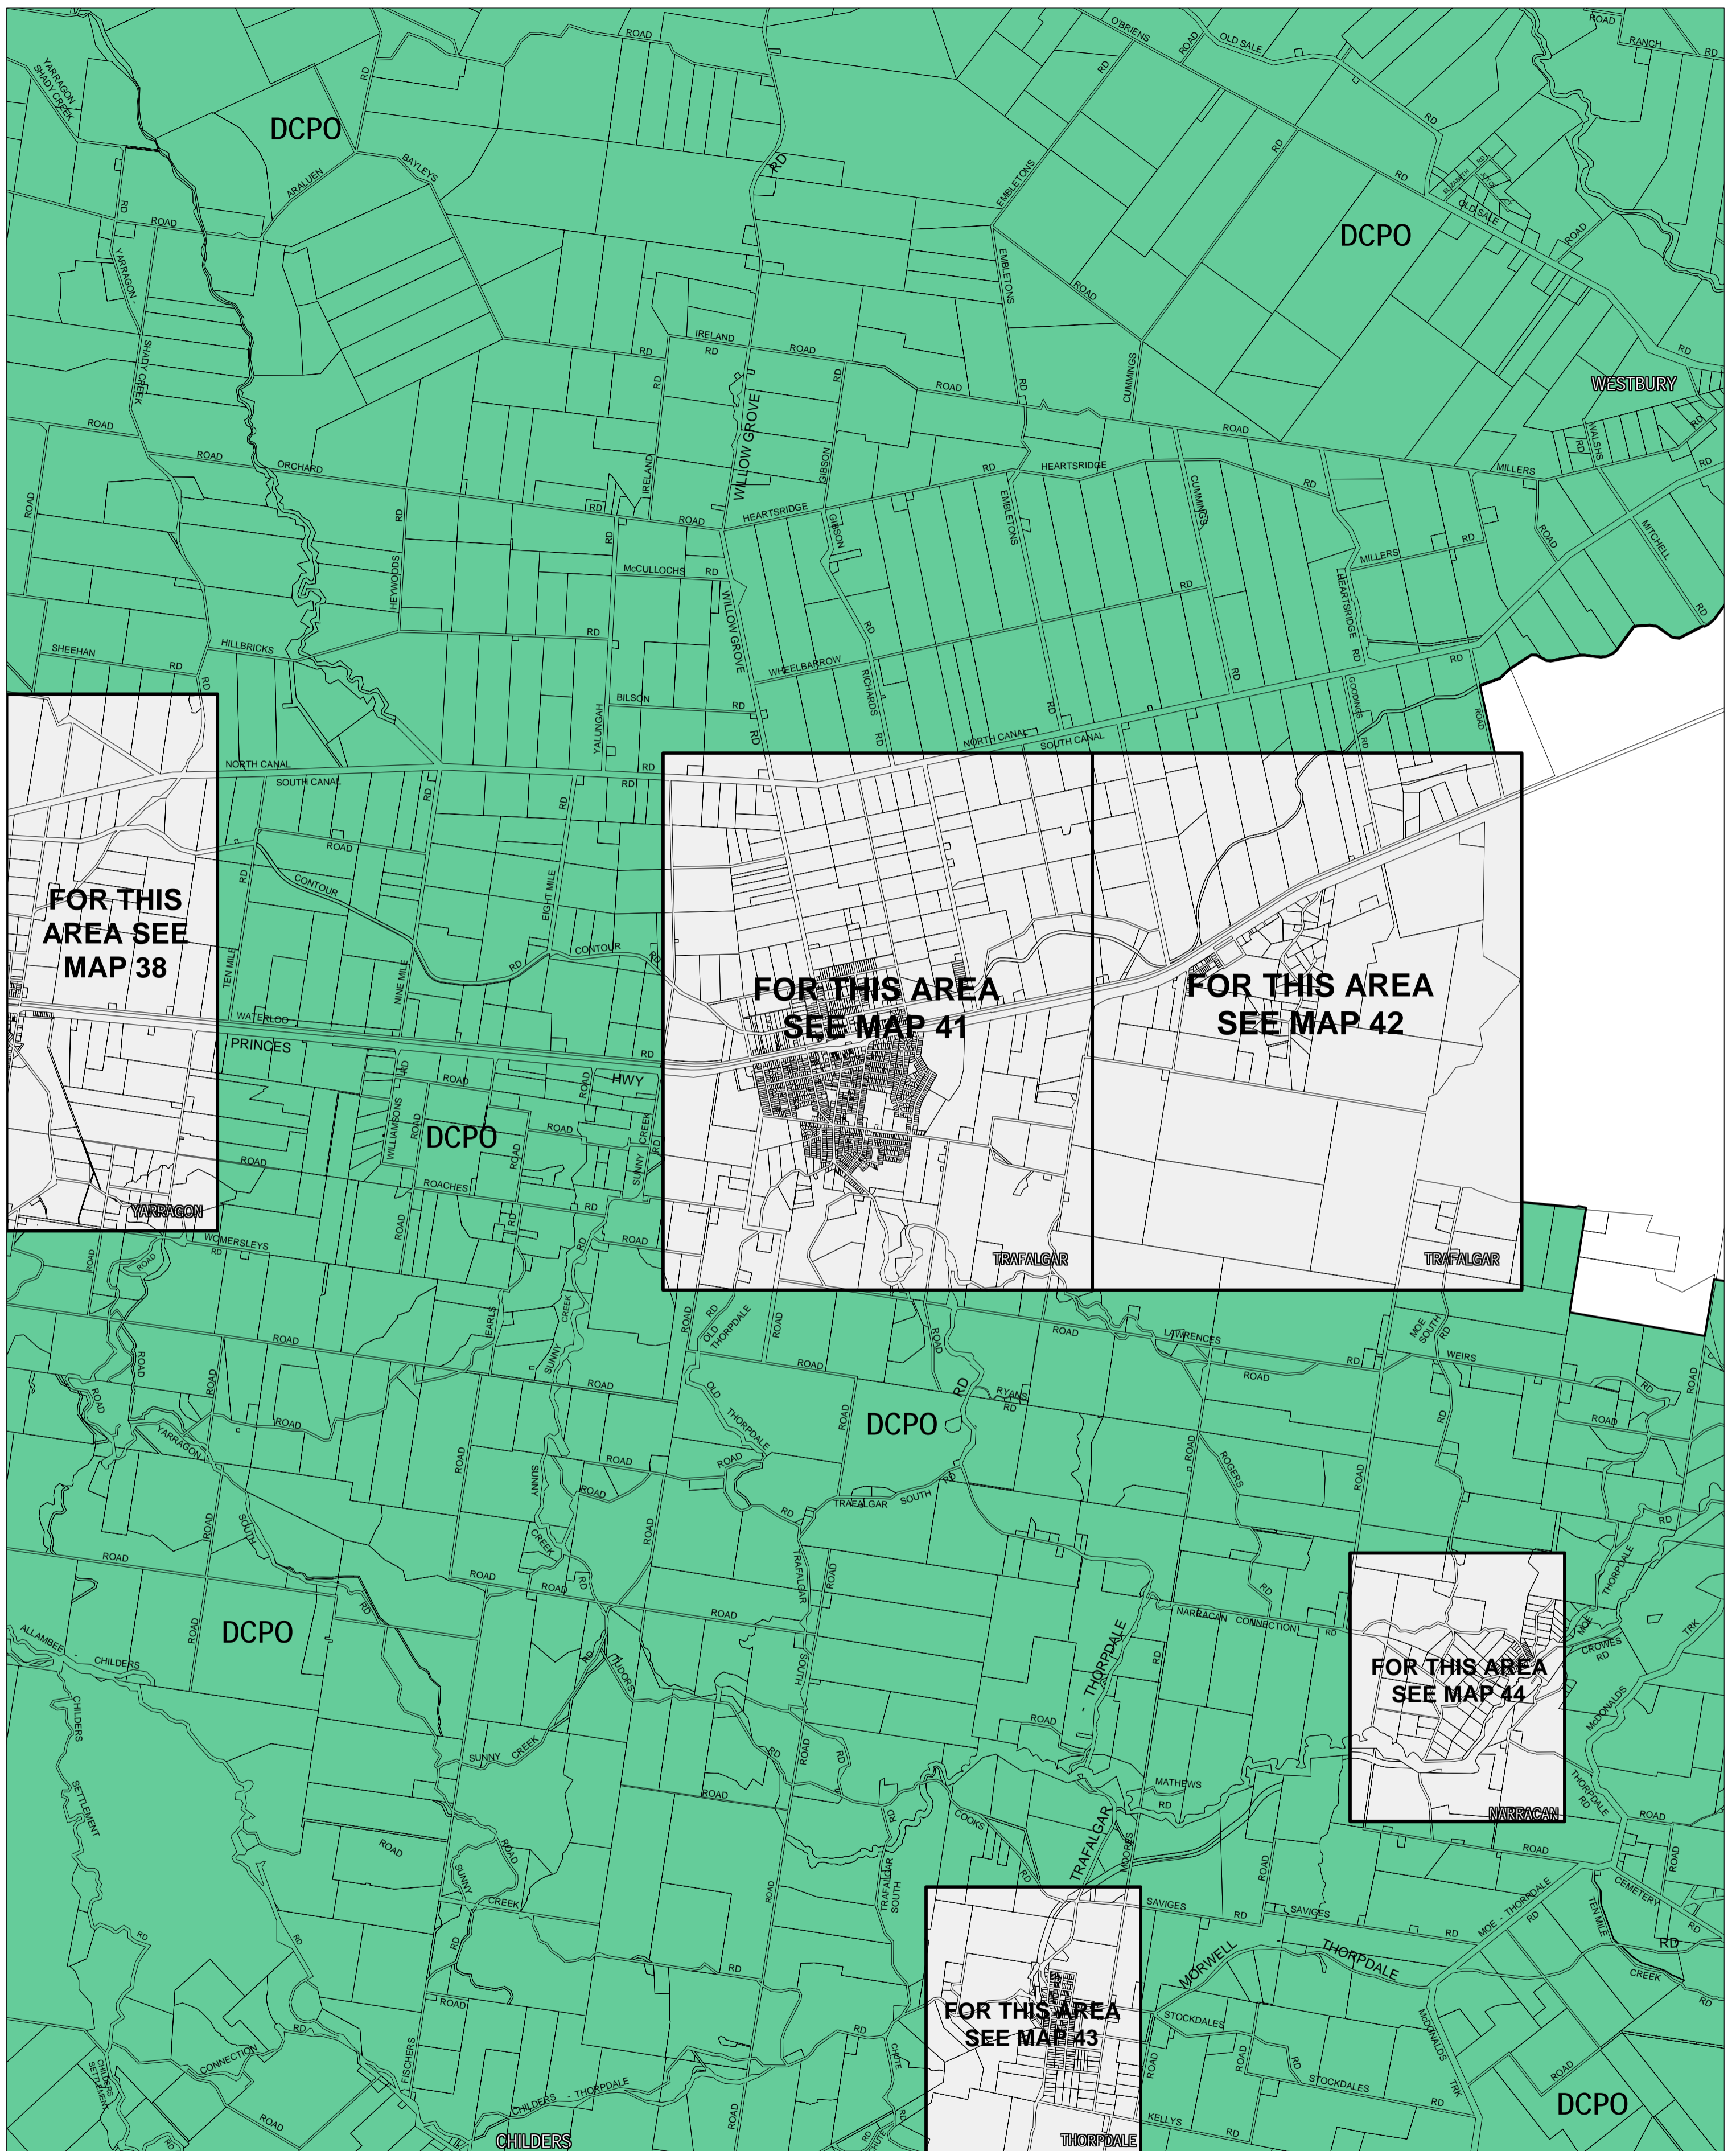

BAW BAW PLANNING SCHEME - LOCAL PROVISION

AUSTRALIAN MAP GRID ZONE 55

INDEX TO ADJOINING METRIC SERIES MAP

Printed: 12/5/2008

AMENDMENT C47 PART 1