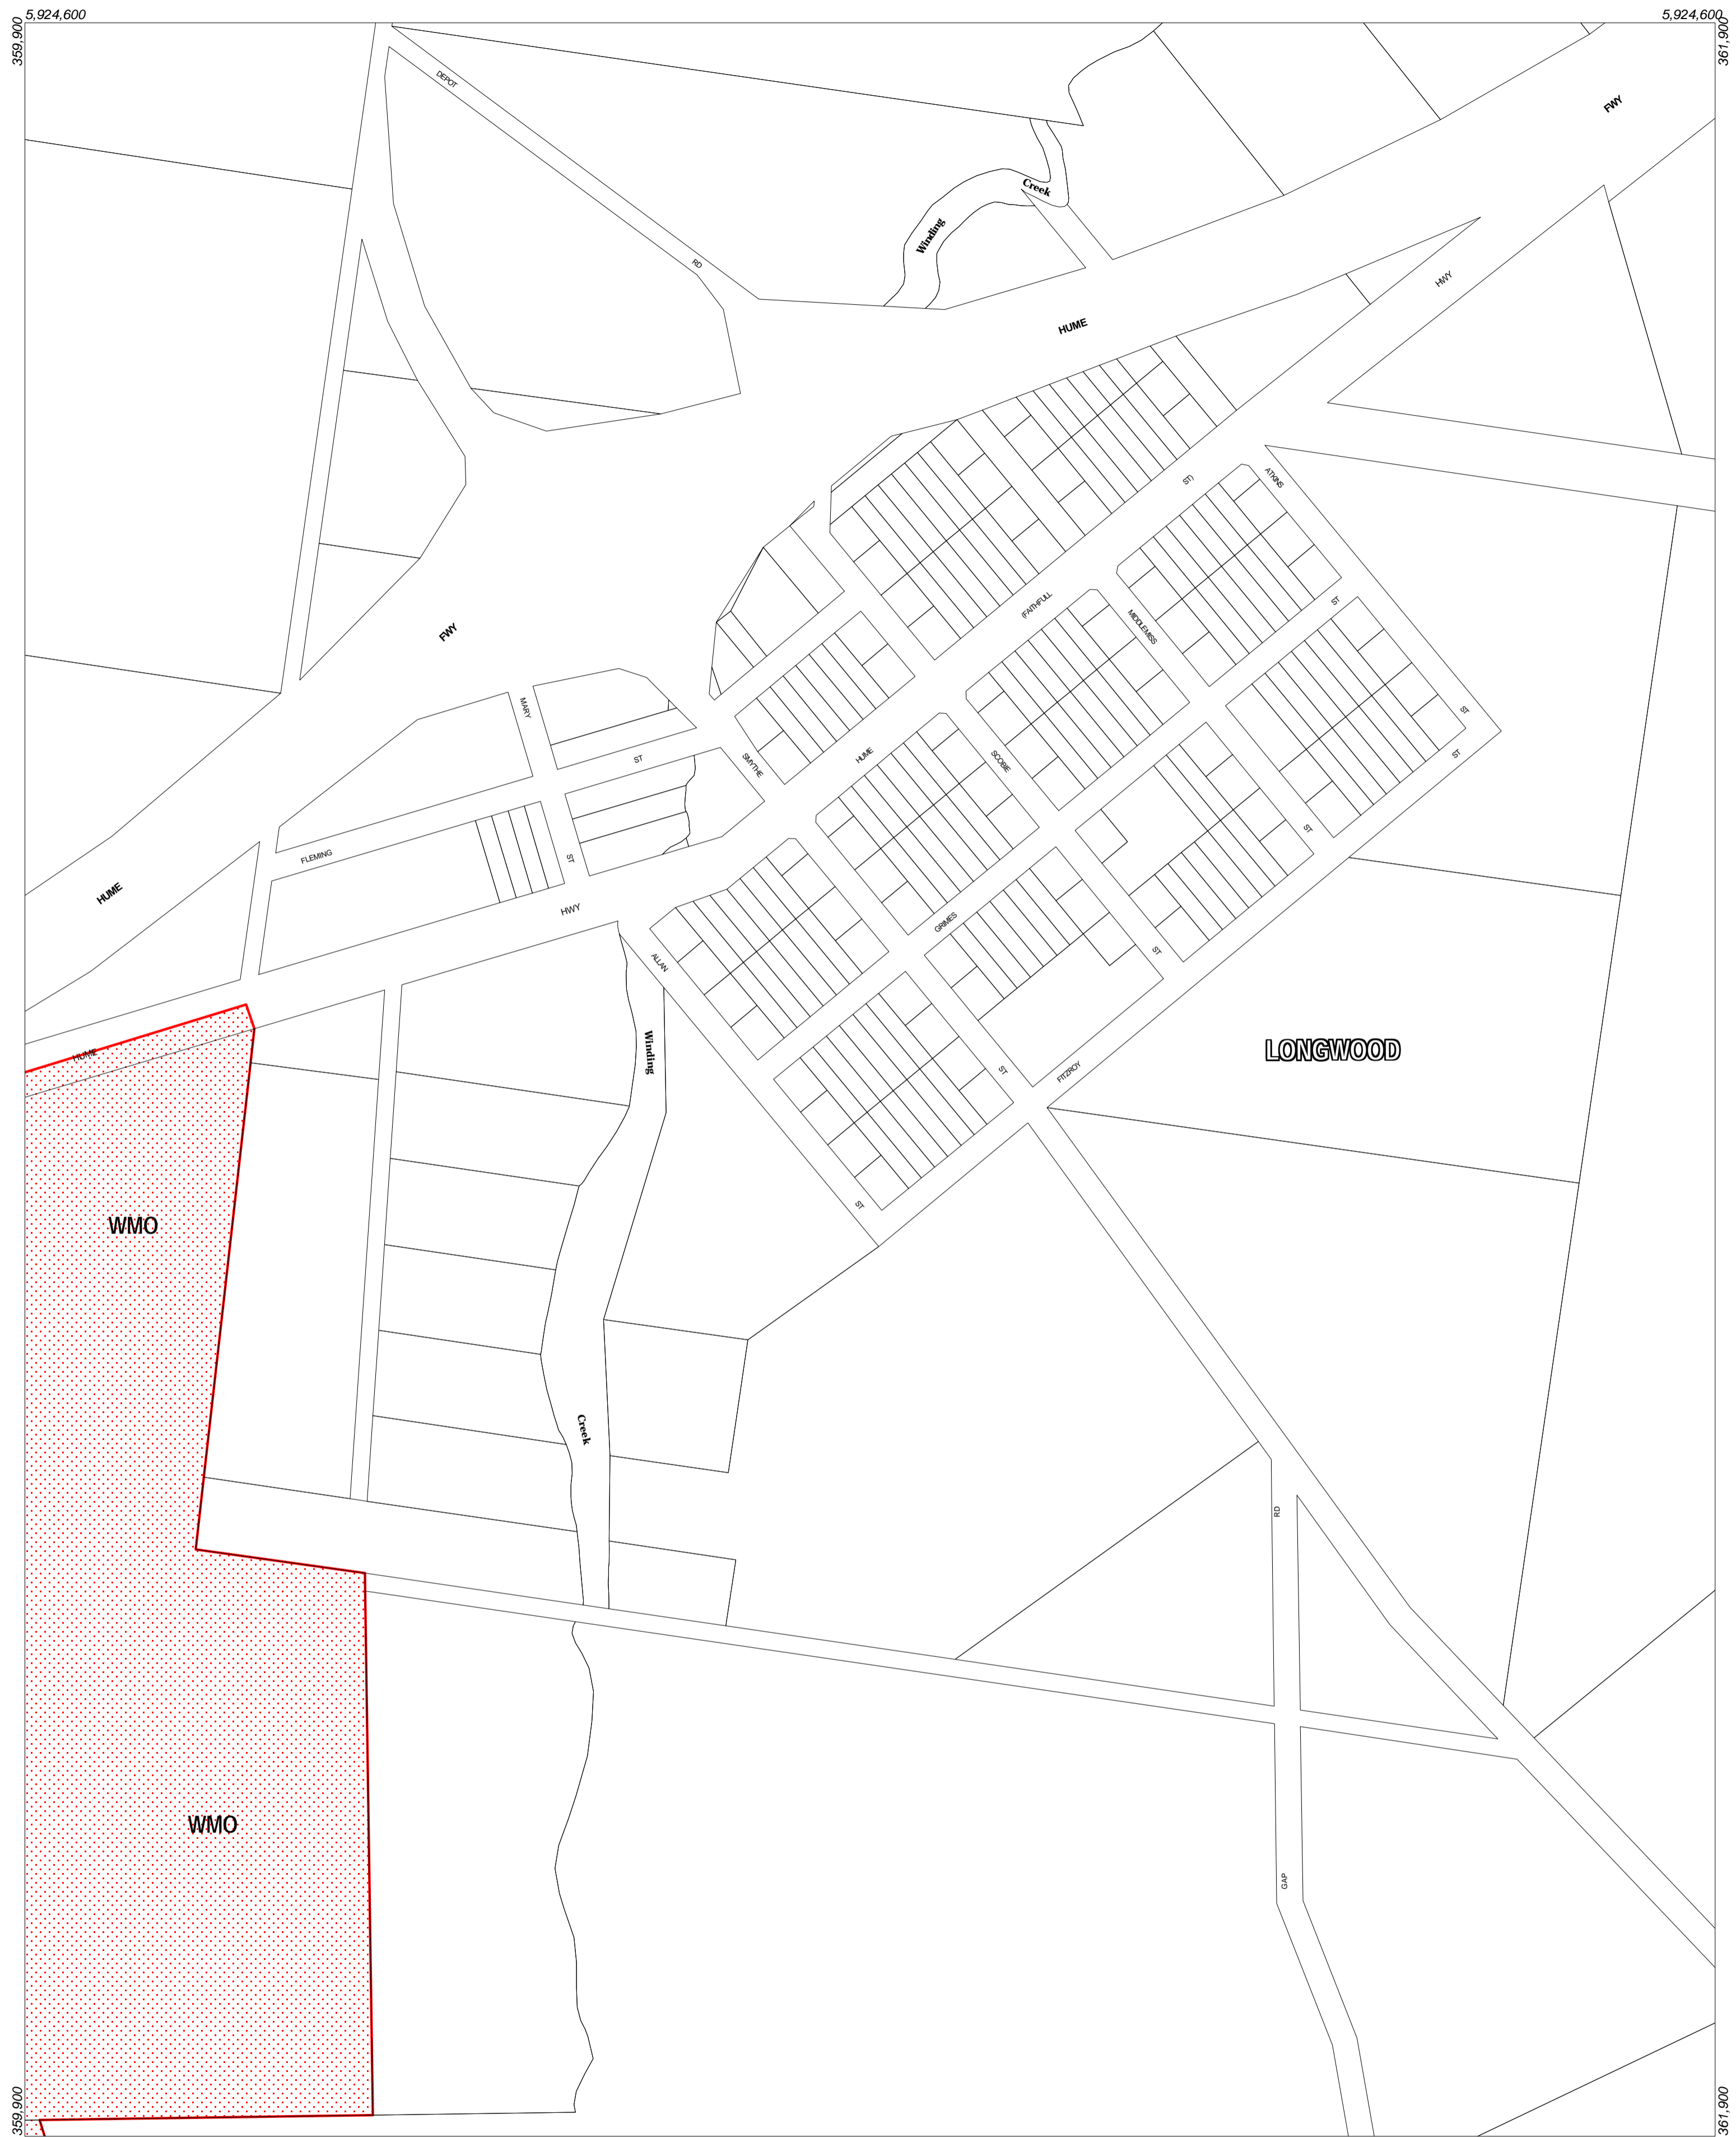

STRATHBOGIE PLANNING SCHEME - LOCAL PROVISION

Overlays

- WMO Wildfire Management Overlay

Amendment C17
Printed: 8/4/2005