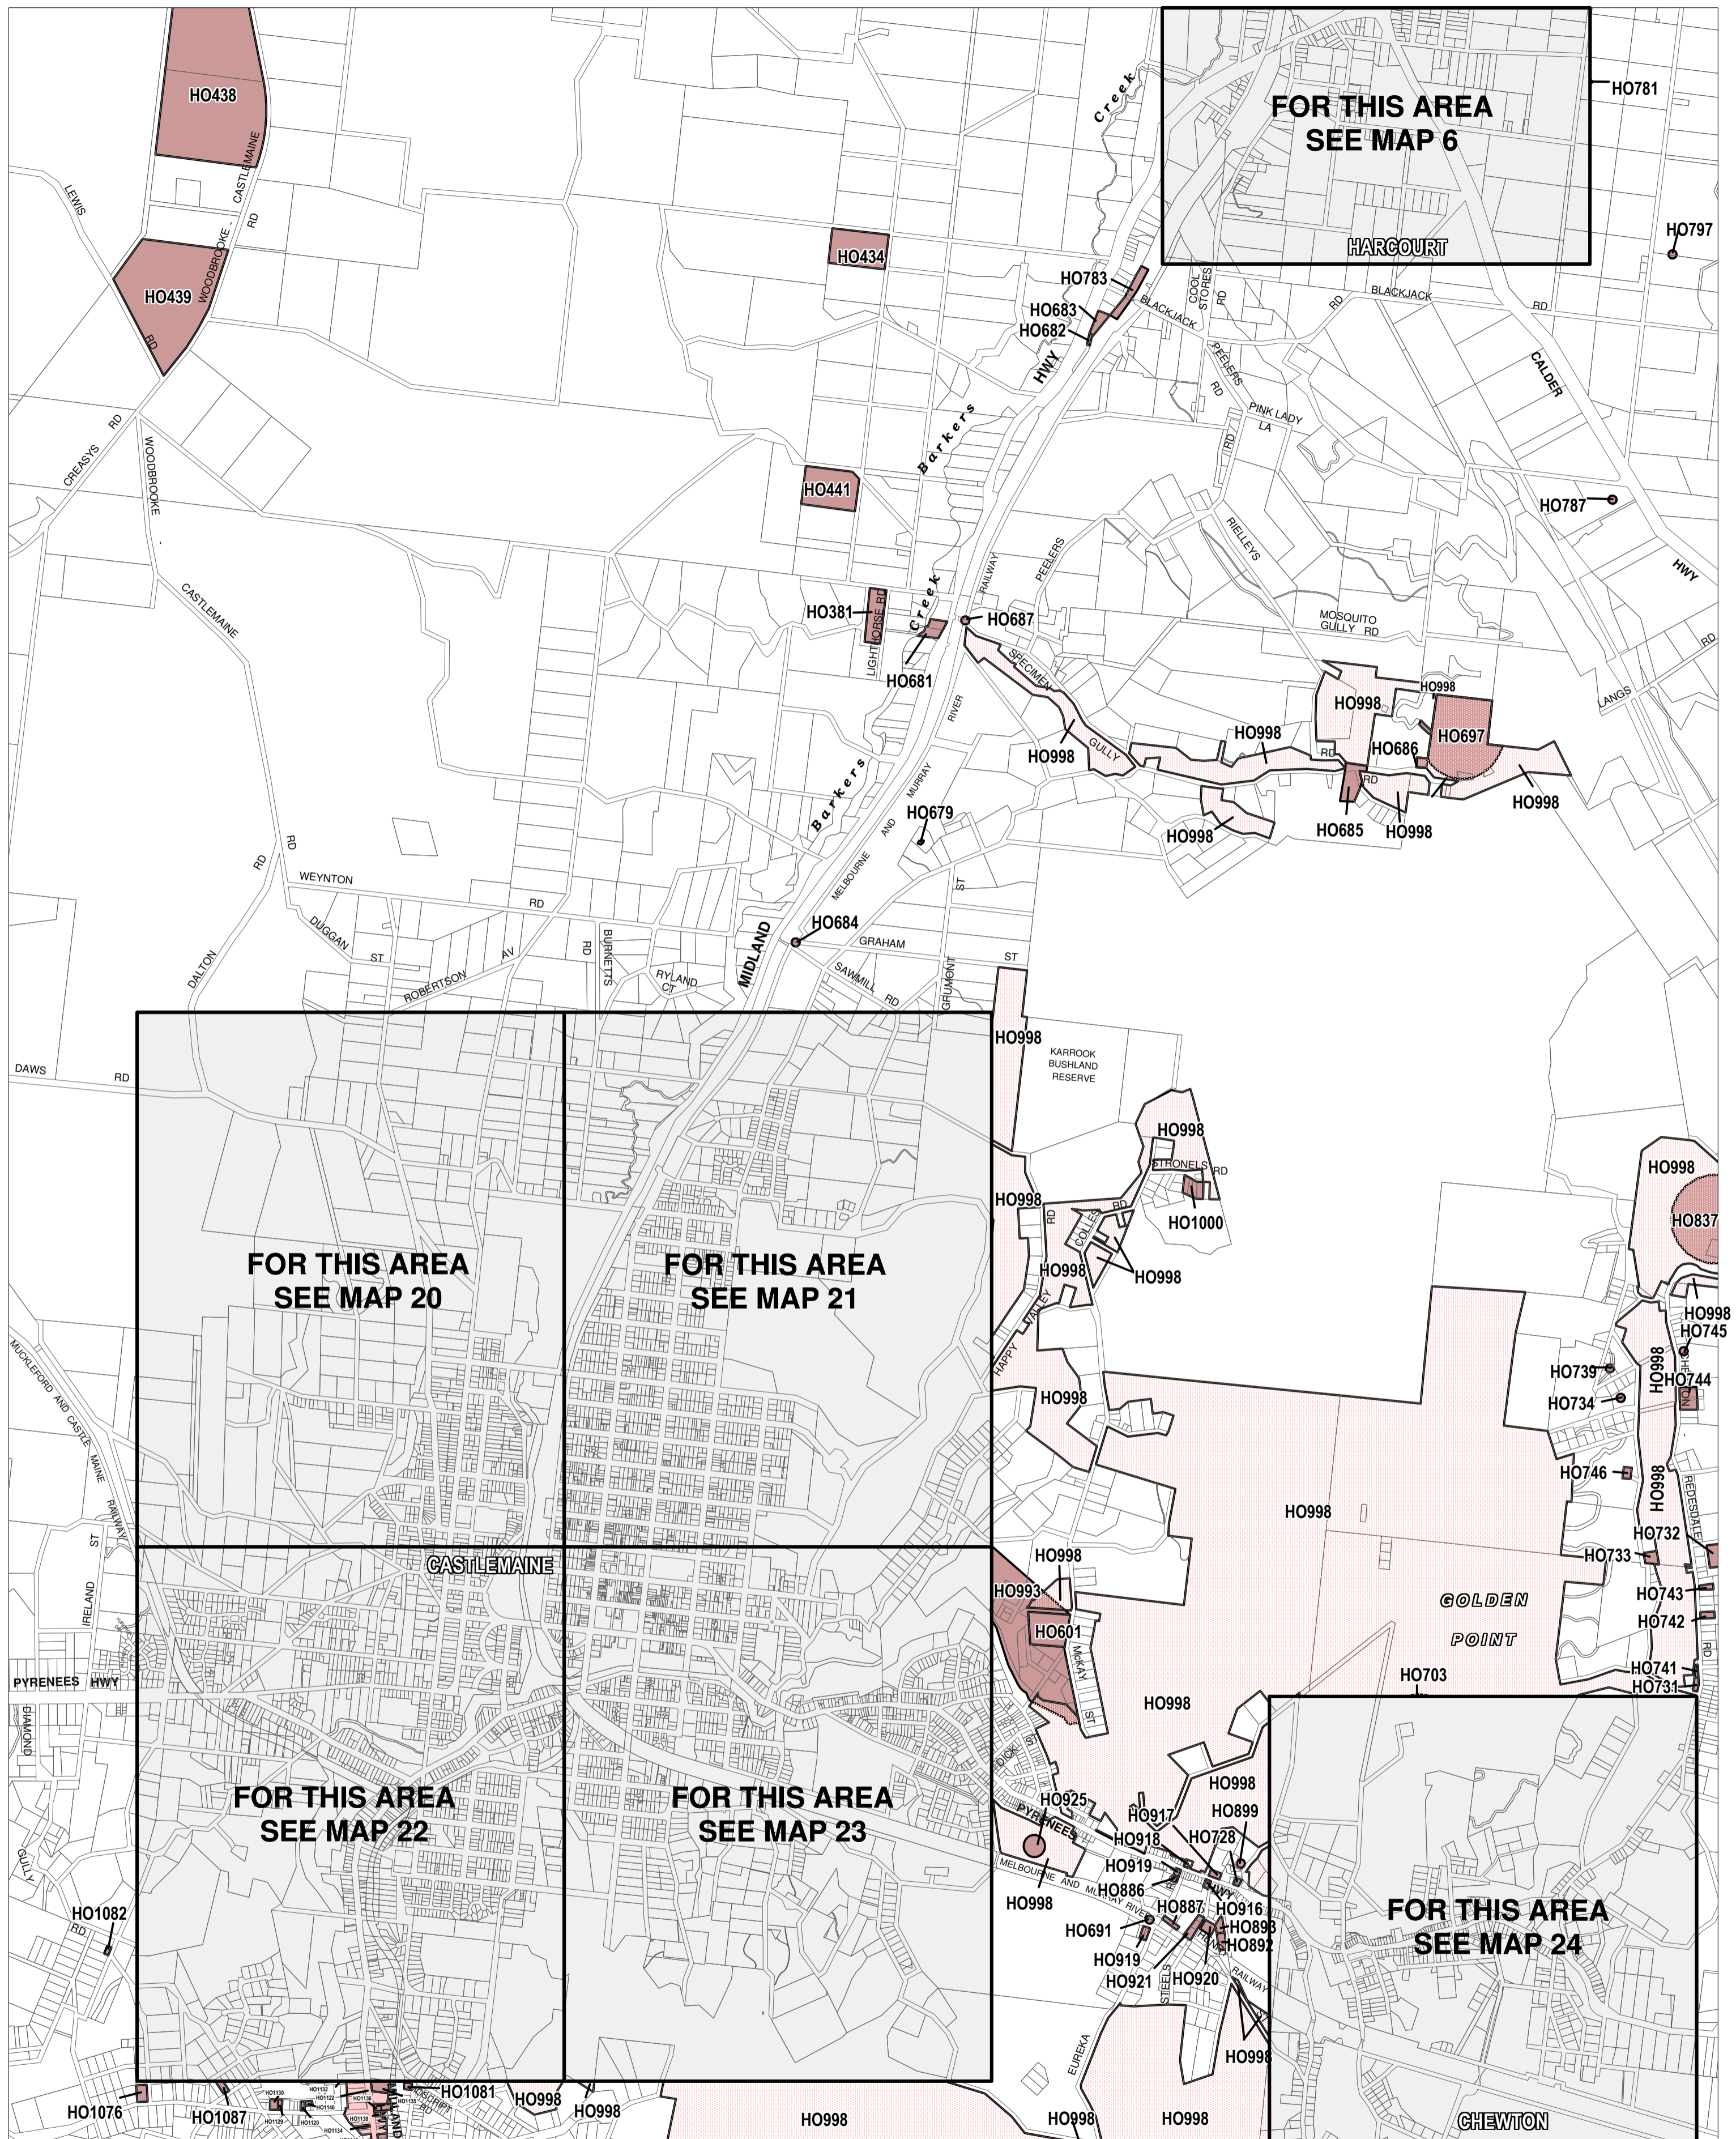

MOUNT ALEXANDER PLANNING SCHEME - LOCAL PROVISION

Overlays
HO Heritage Overlay

500 0 500 1000 1500 m
AUSTRALIAN MAP GRID ZONE 55

INDEX TO ADJOINING METRIC SERIES MAP

1	2	3	4	5	6	7	8	9
10	11	12	13	14	15	16	17	18
19	20	21	22	23	24	25	26	27
28	29	30	31	32	33	34	35	36
37	38	39	40	41	42	43	44	45

State Government Victoria

Printed: 14/6/2013

AMENDMENT C65