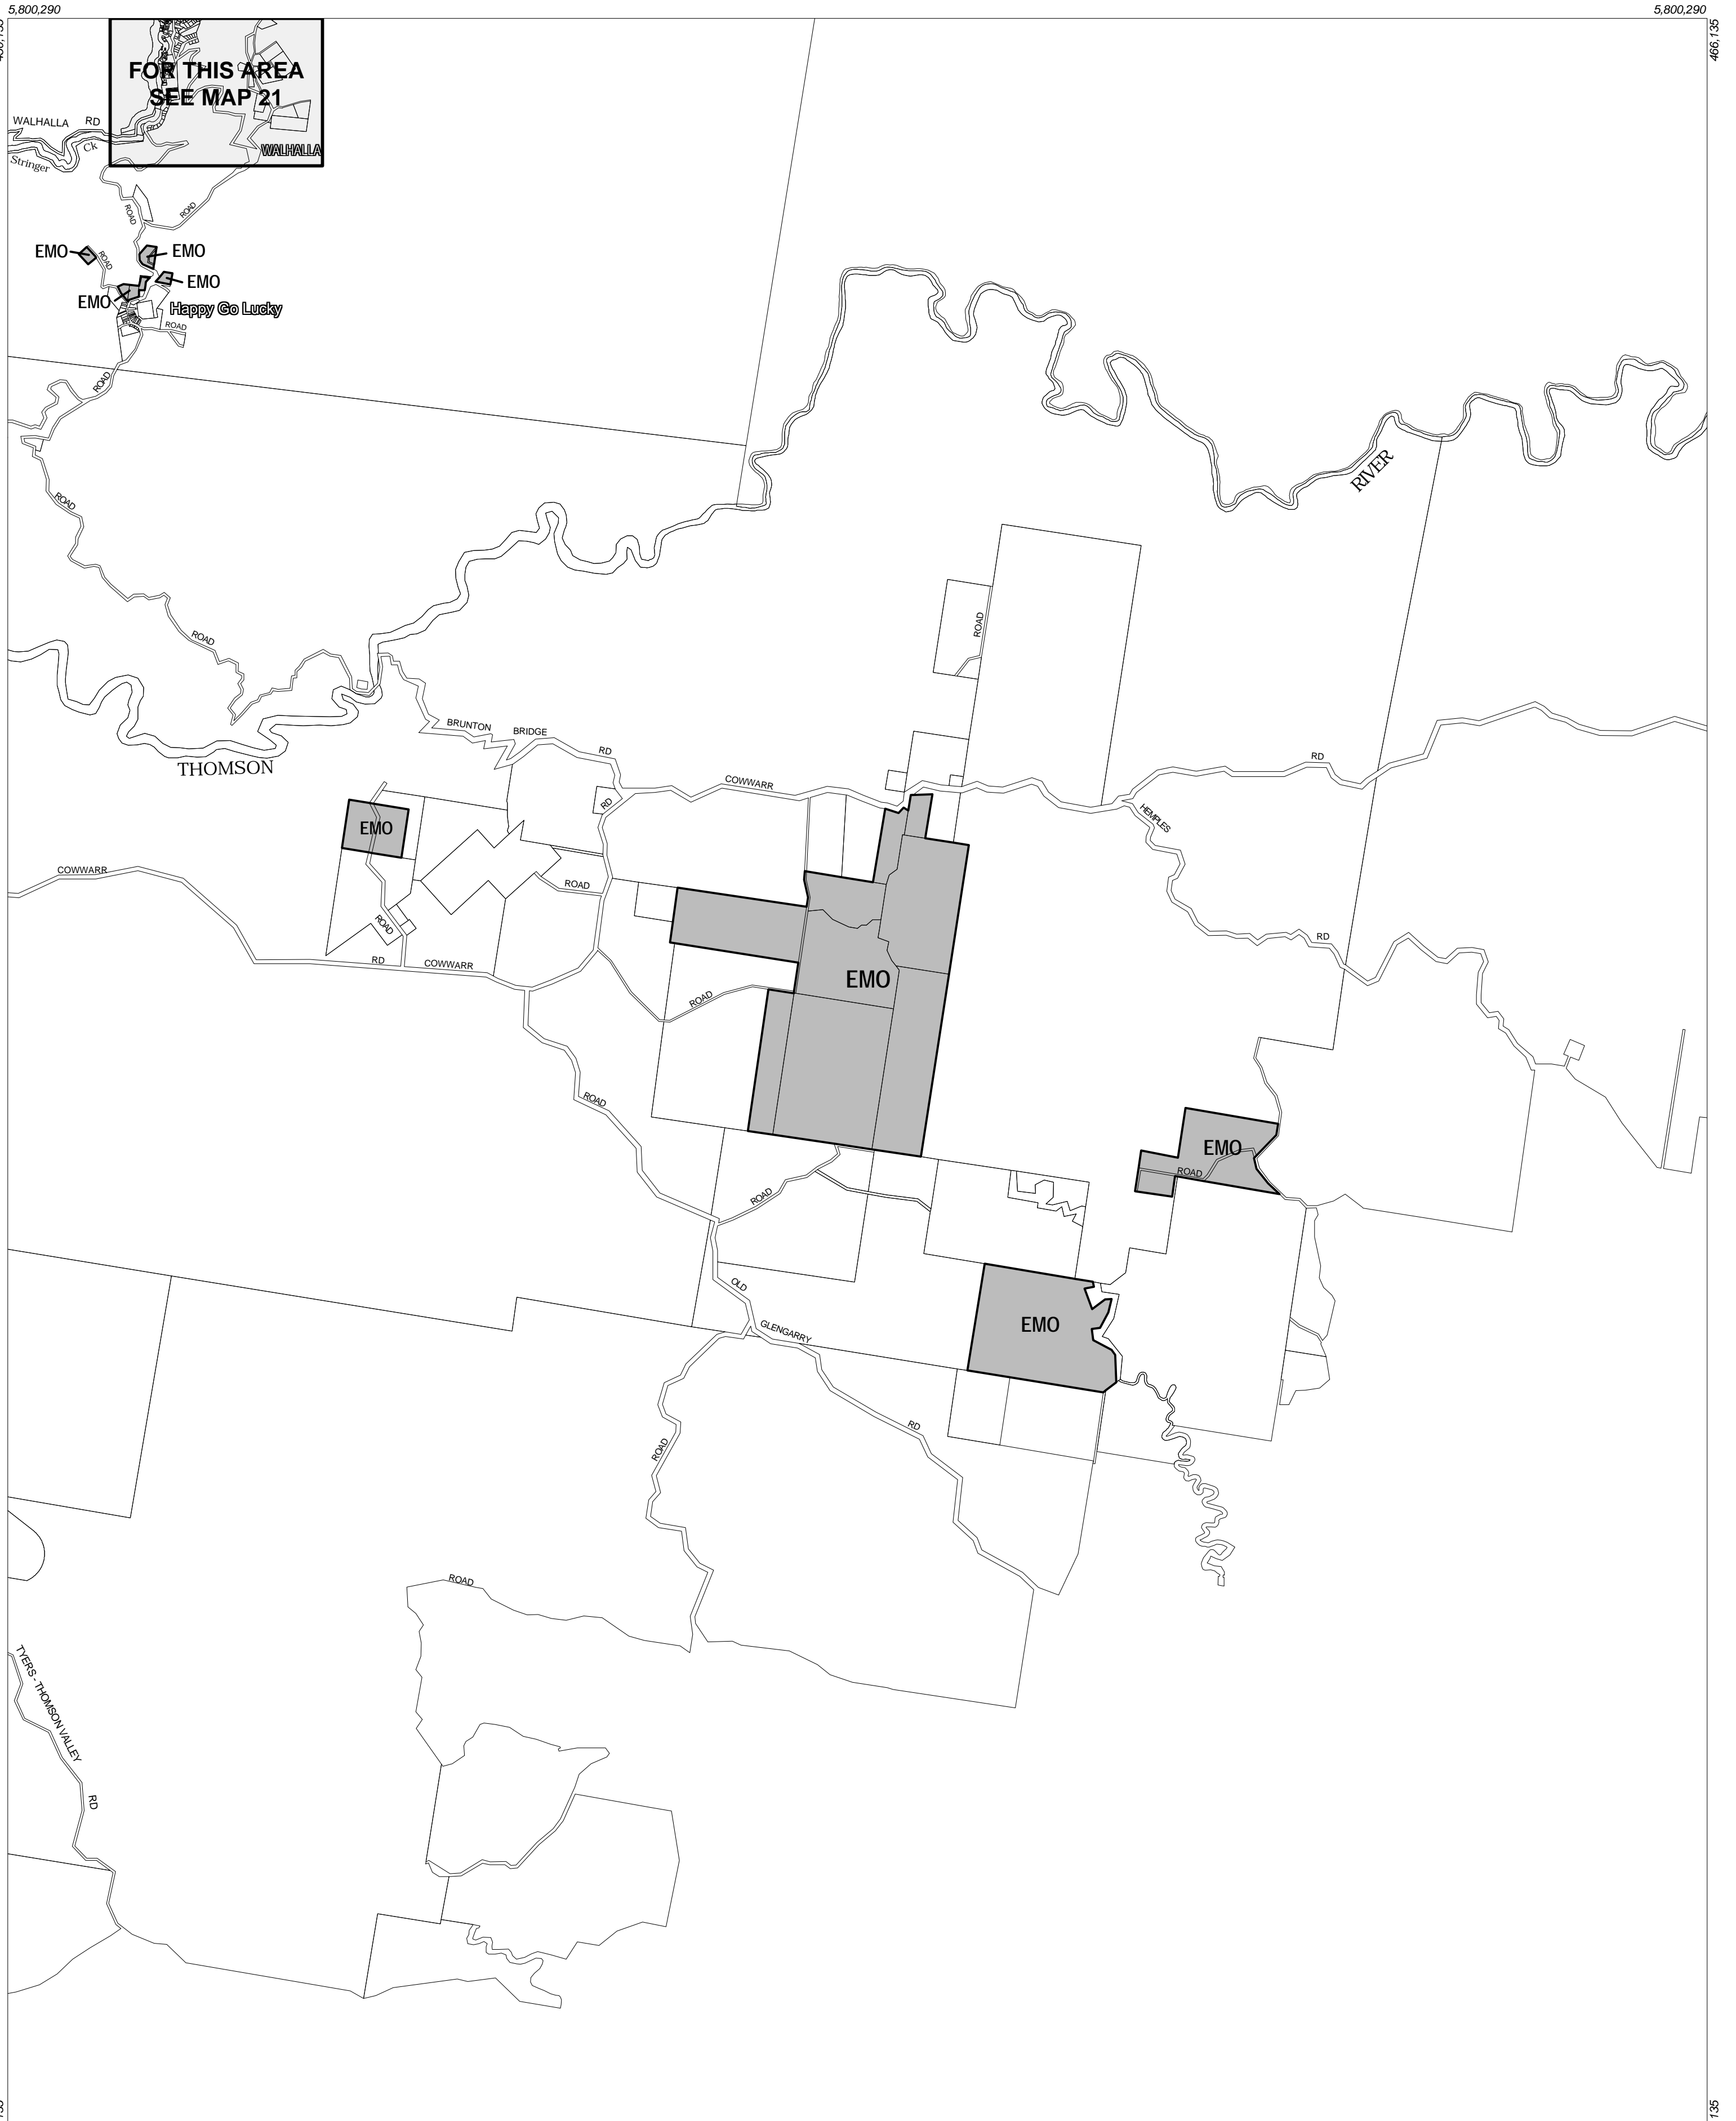

BAW BAW PLANNING SCHEME - LOCAL PROVISION

This publication is copyright. No part may be reproduced by any process except in accordance with the provisions of the Copyright Act. © State of Victoria.

This map should be read in conjunction with additional Planning Overlay Maps (if applicable) as indicated on the INDEX TO MAPS.

Overlays

EMO Erosion Management Overlay

AUSTRALIAN MAP GRID ZONE 55

Amendment C17
Printed: 4/2/2003