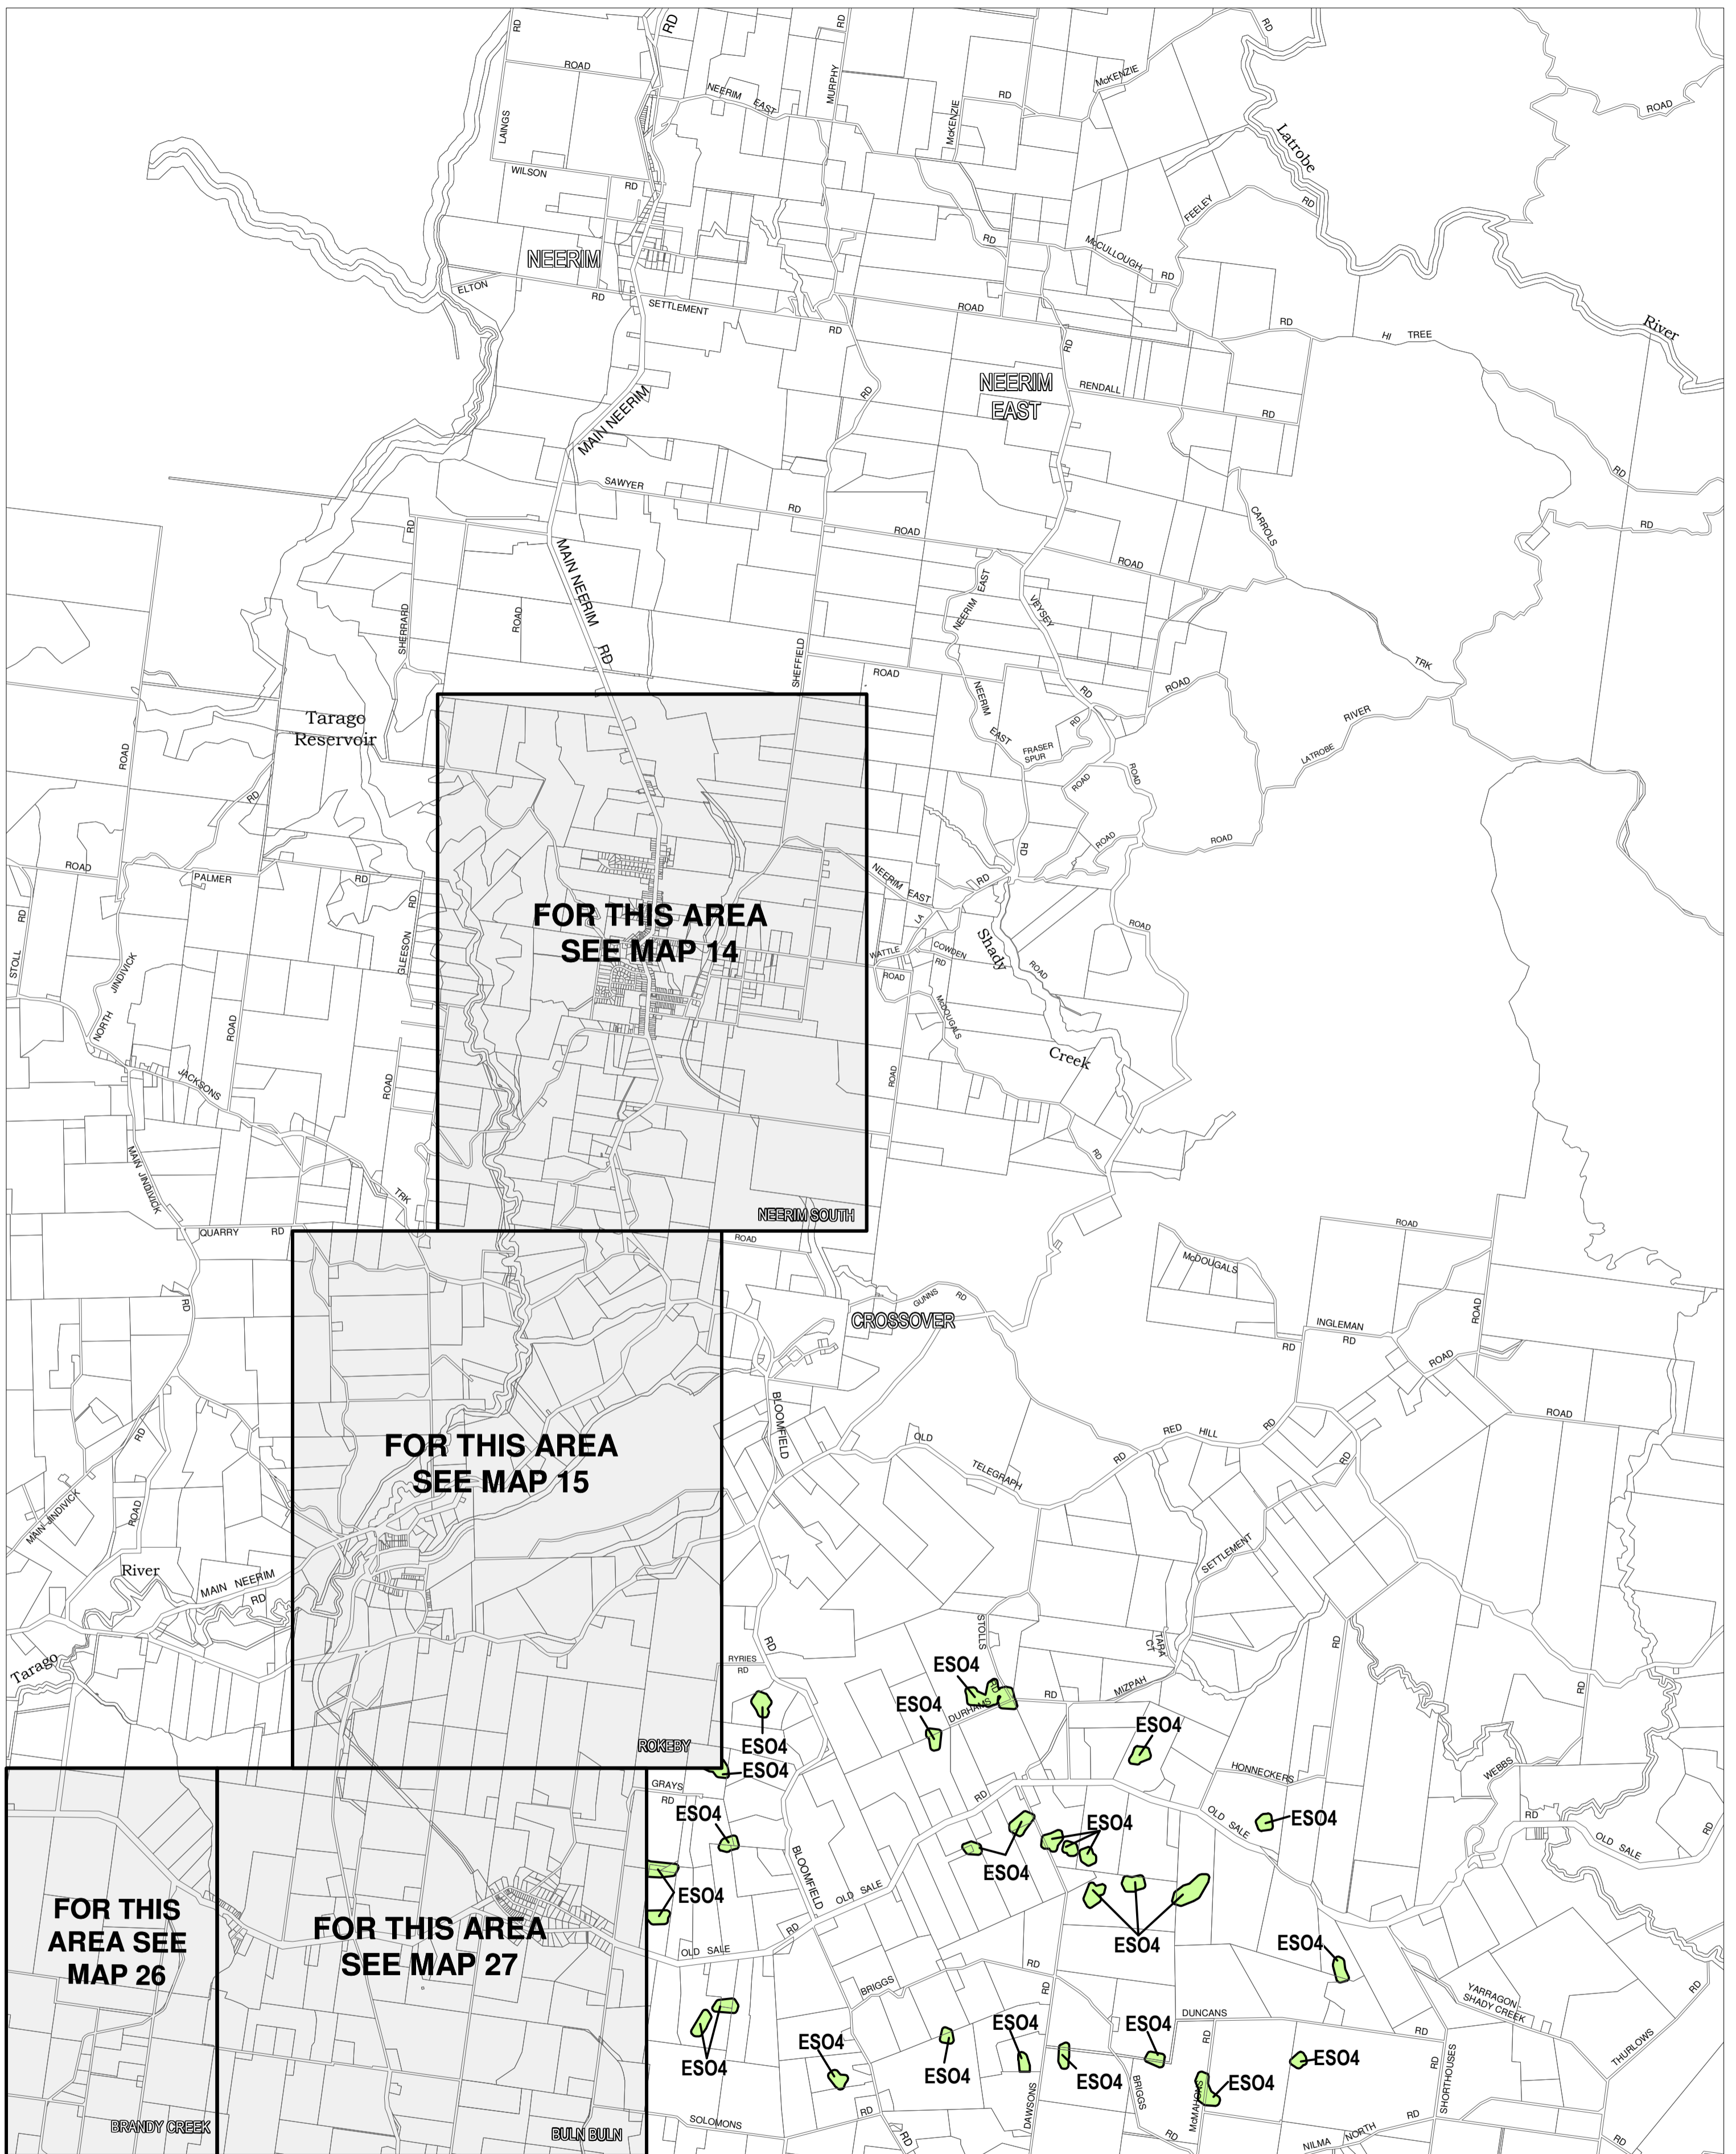

BAW BAW PLANNING SCHEME - LOCAL PROVISION

Overlays

- ES04 Environmental Significance Overlay - Schedule 4

AUSTRALIAN MAP GRID ZONE 55

INDEX TO ADJOINING METRIC SERIES MAP

Printed: 11/5/2012

AMENDMENT C81