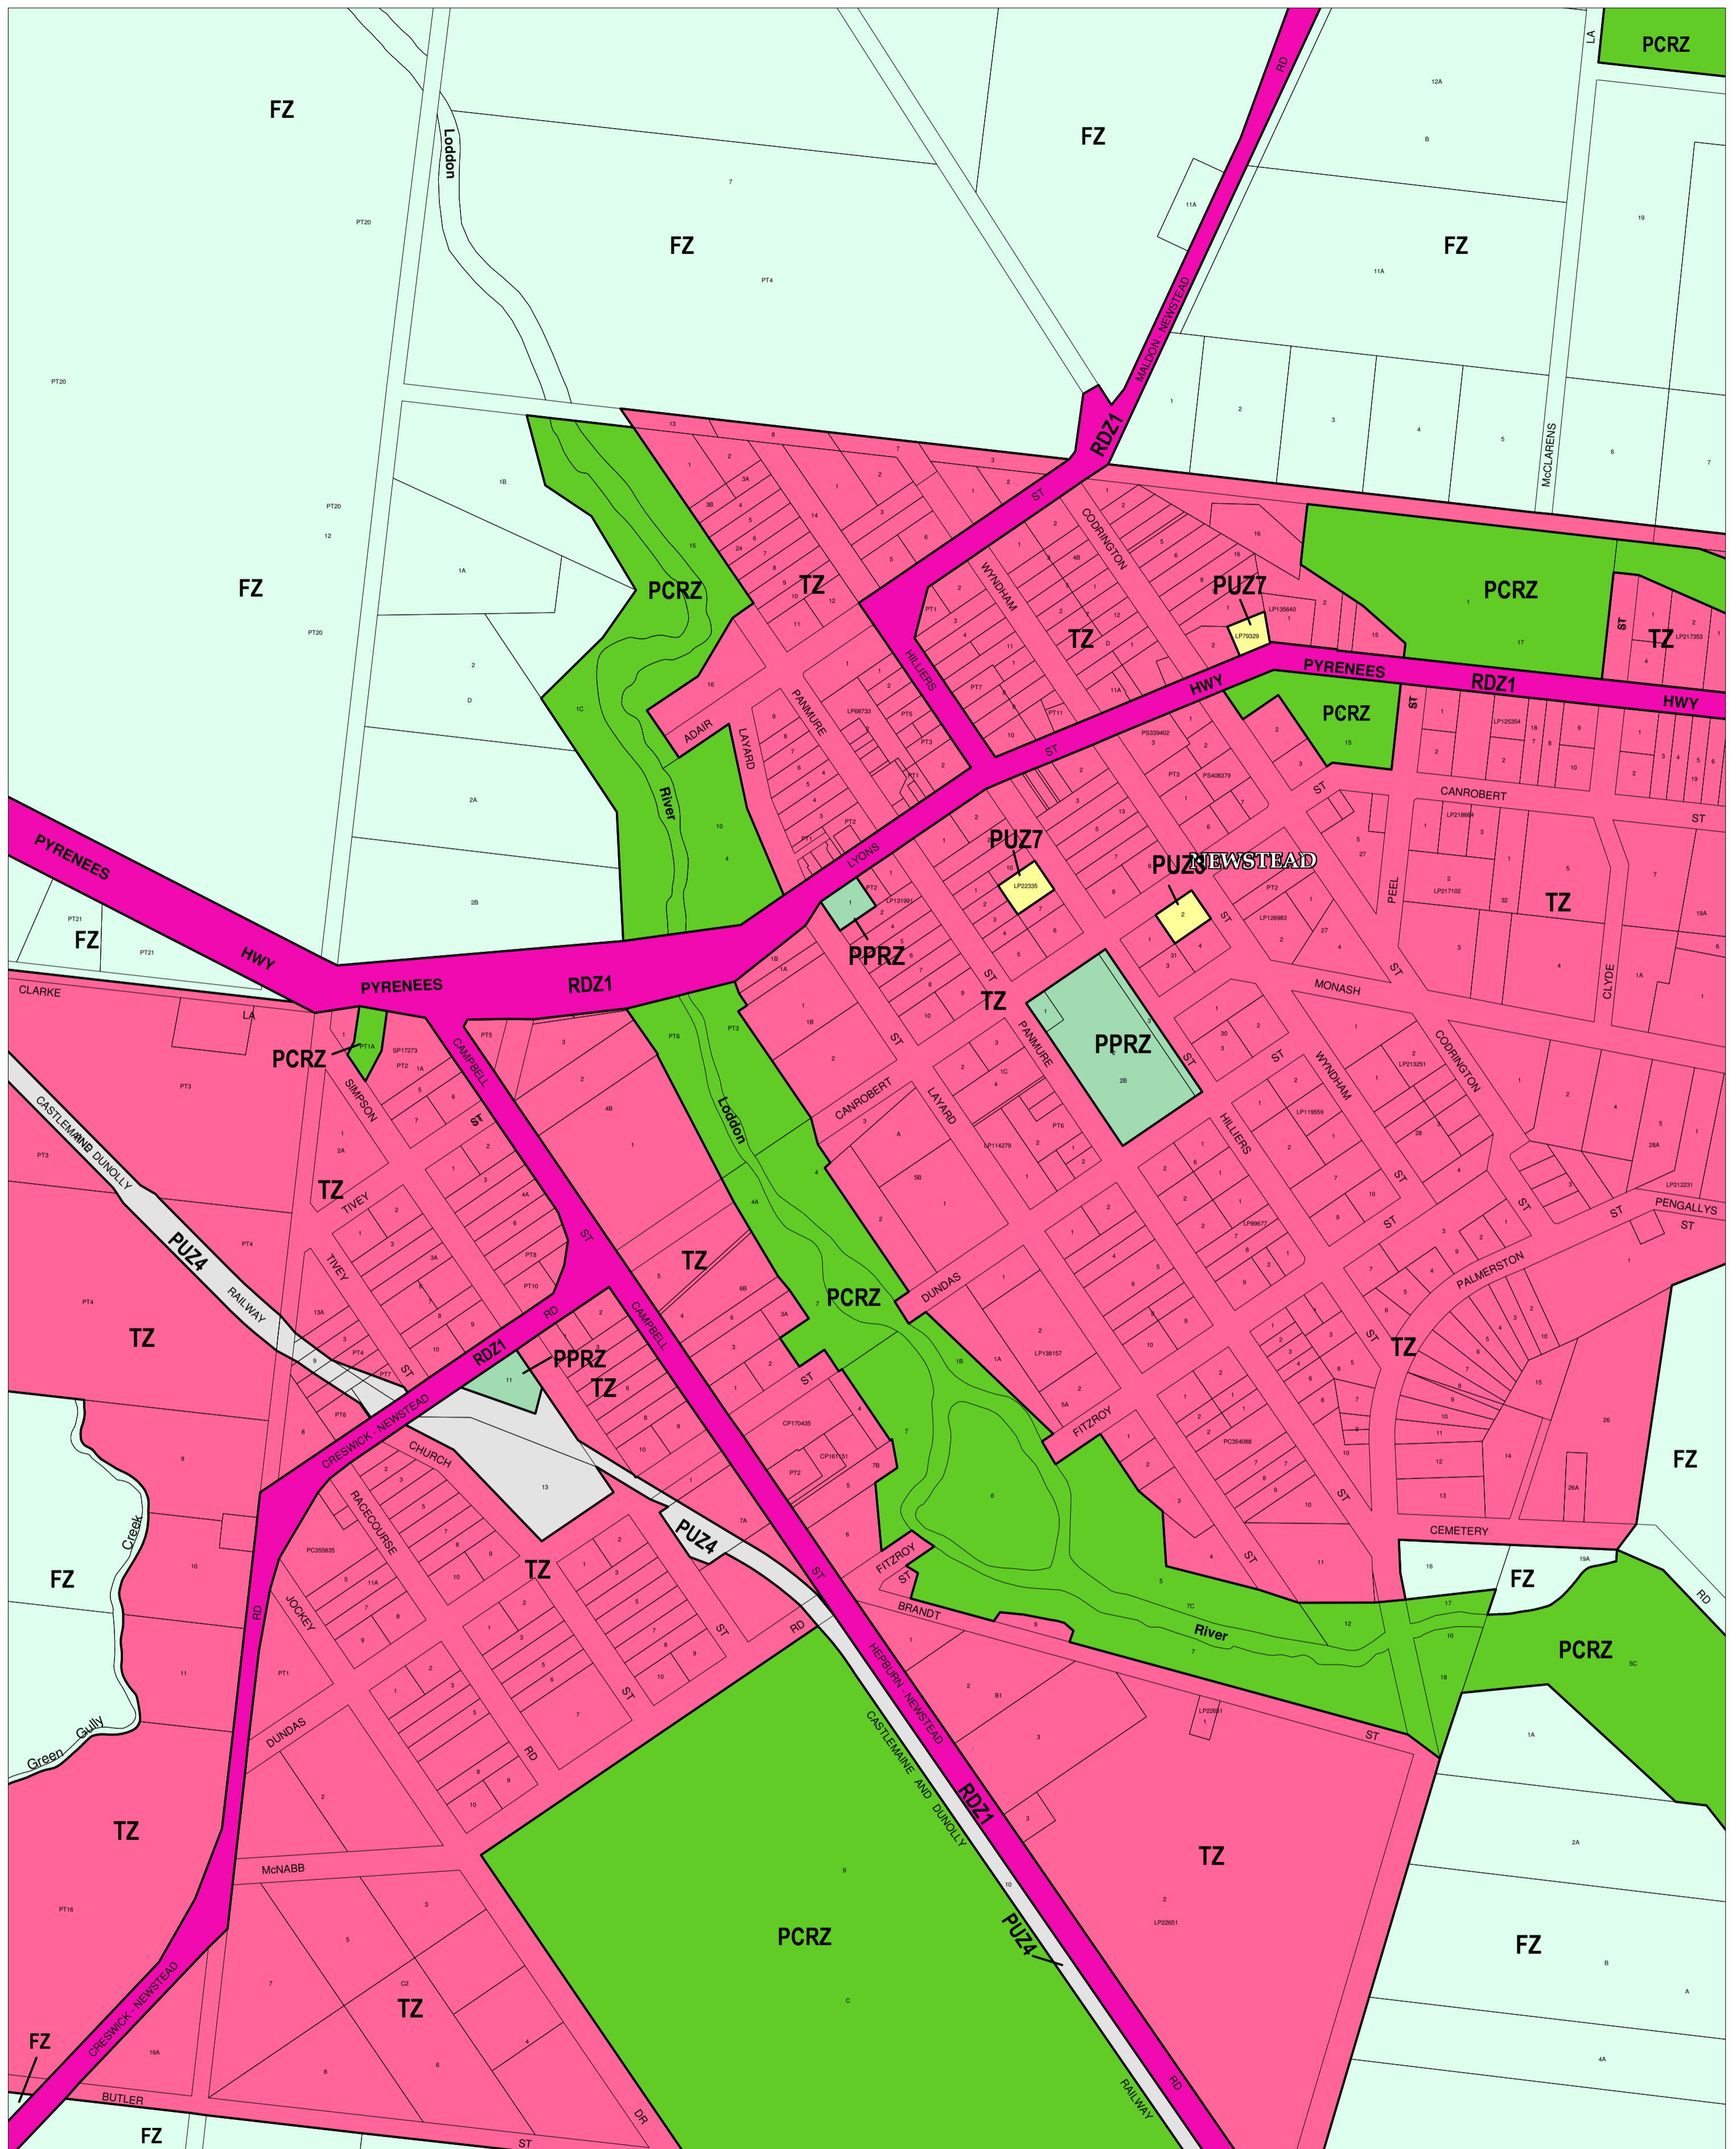

MOUNT ALEXANDER PLANNING SCHEME - LOCAL PROVISION

Public Land		Rural	
	Public Conservation And Resource Zone		Farming Zone
	Public Park And Recreation Zone		
	Public Use Zone - Health And Community		
	Public Use Zone - Other Public Use		
	Public Use Zone - Transport		
	Road Zone - Category 1		
Residential			
	Township Zone