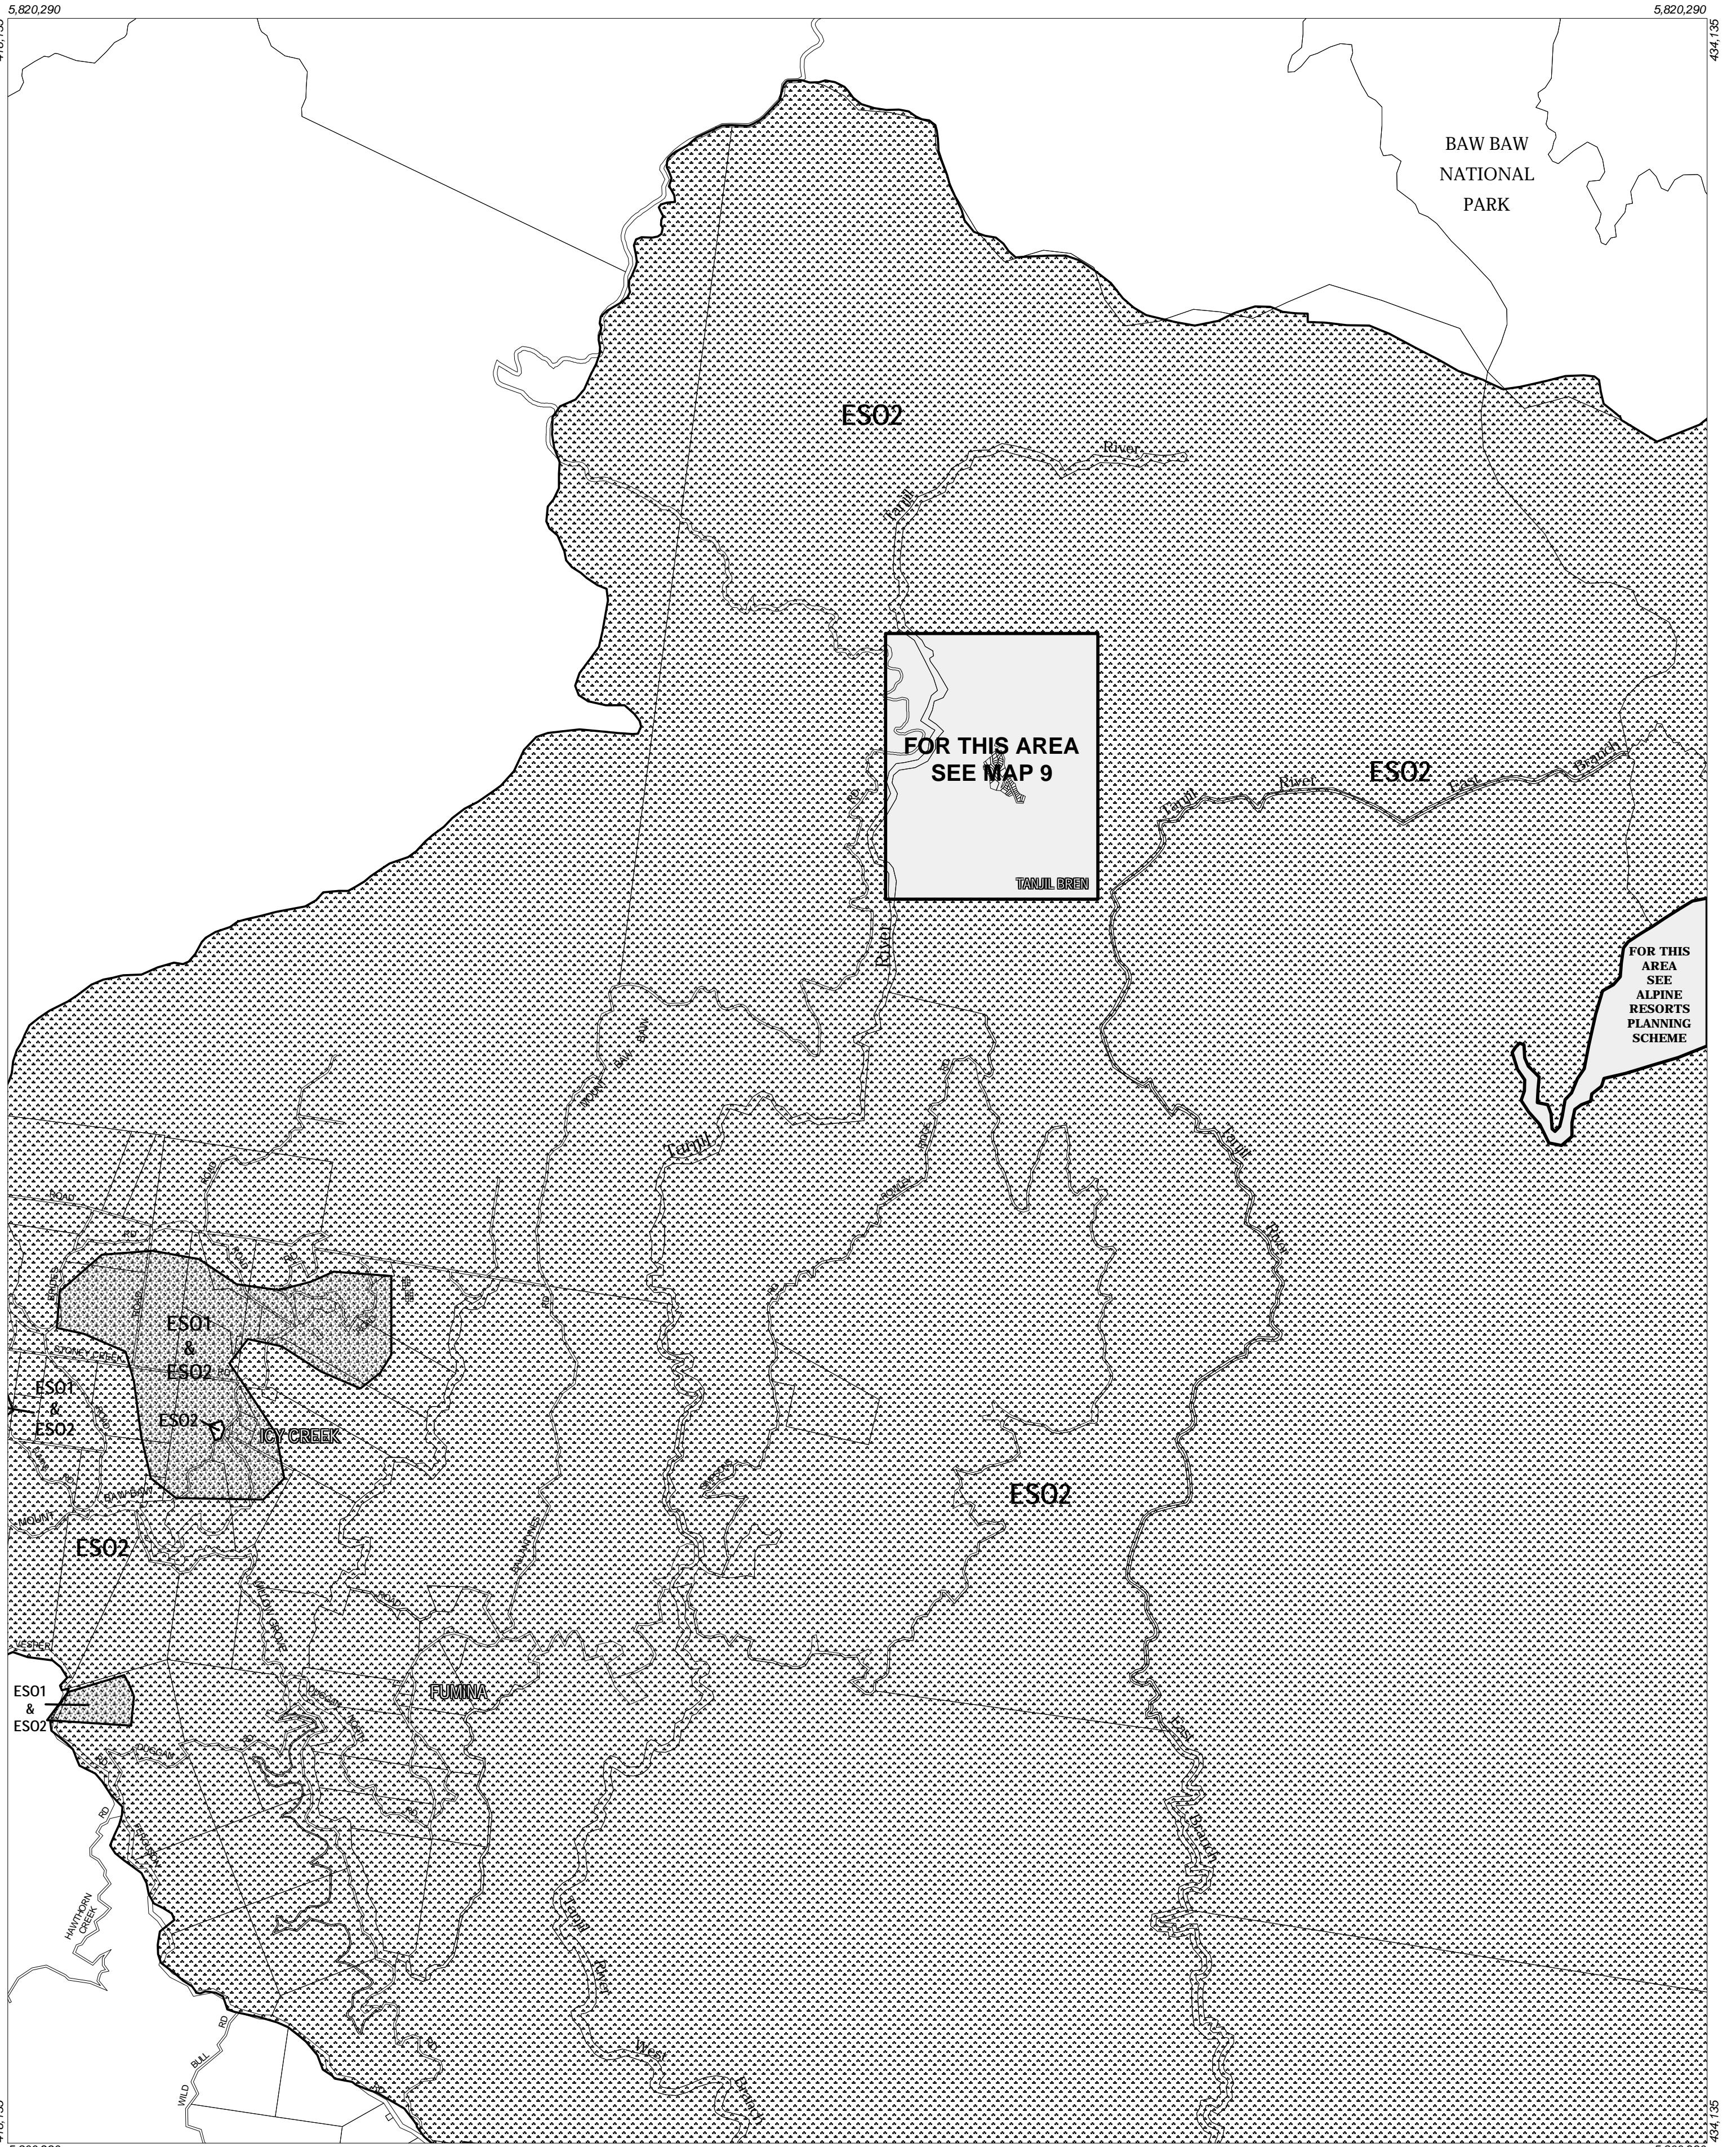

BAW BAW PLANNING SCHEME - LOCAL PROVISION

This publication is copyright. No part may be reproduced by any process except in accordance with the provisions of the Copyright Act. © State of Victoria.

Overlays	
	Environmental Significance Overlay - Schedule 1
	Environmental Significance Overlay - Schedule 2

Amendment C17
Printed: 3/22/2003