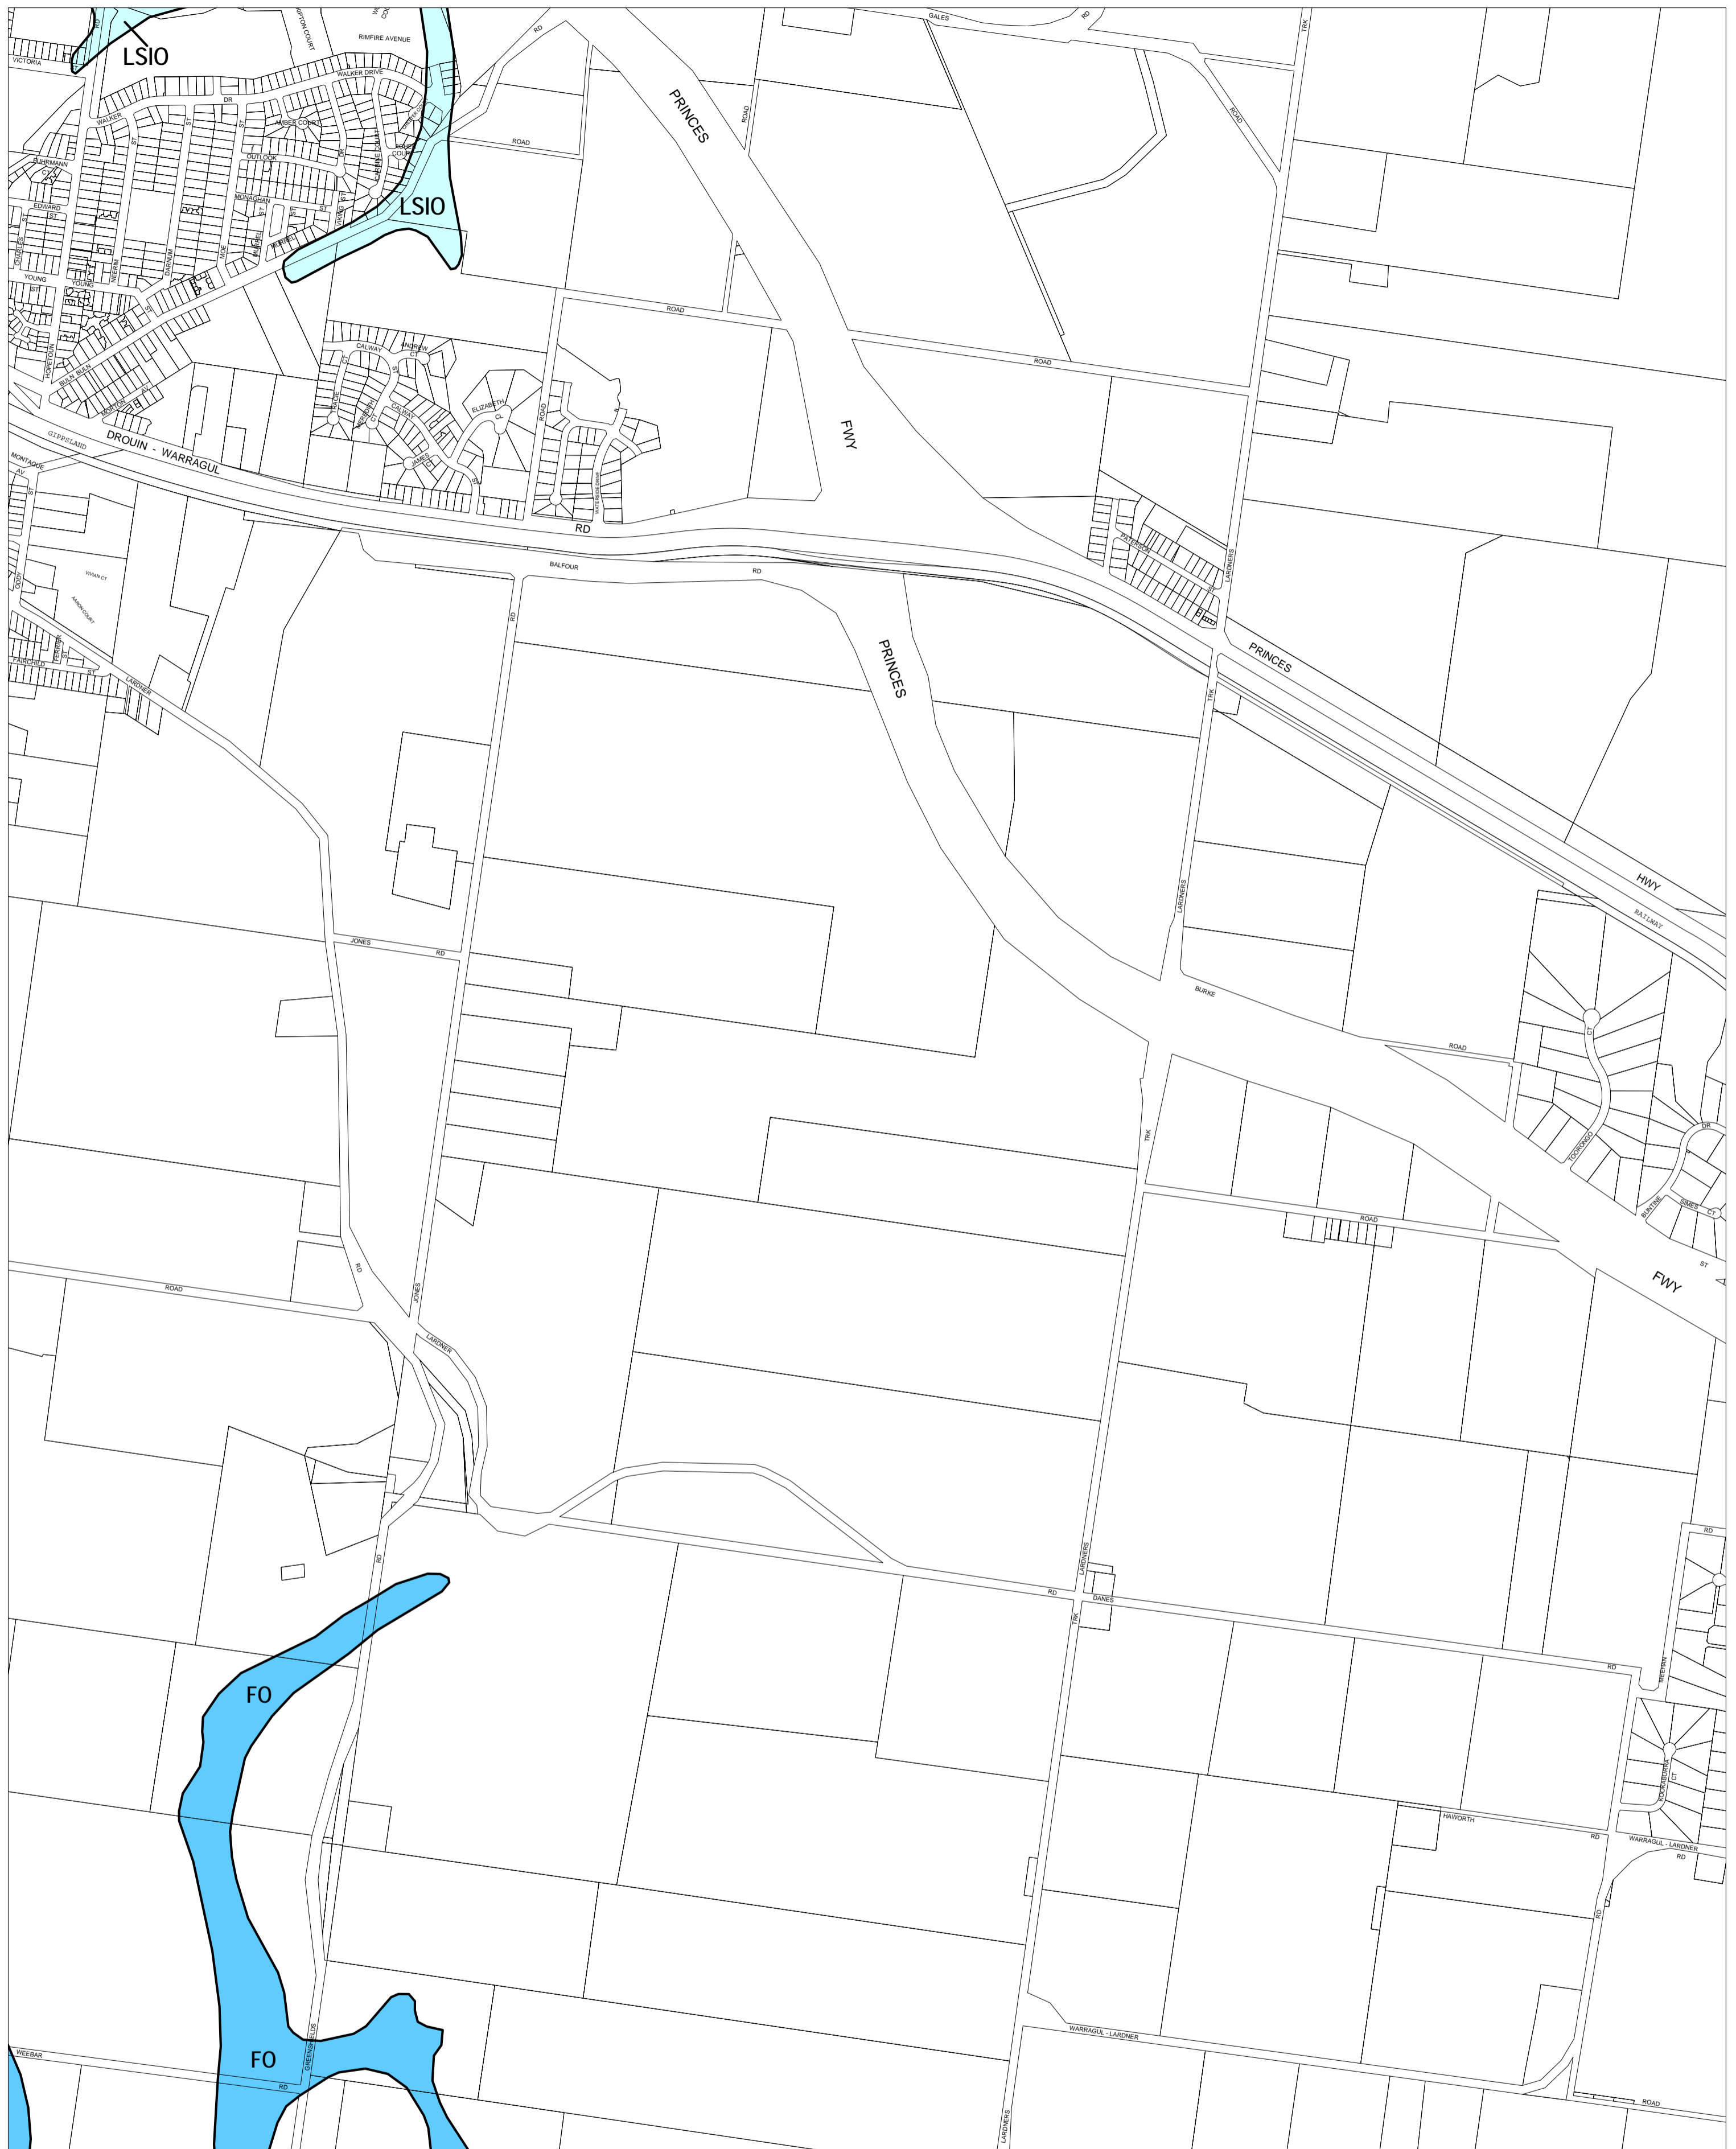

BAW BAW PLANNING SCHEME - LOCAL PROVISION

Overlays

- FO Floodway Overlay
- LSIO Land Subject To Inundation Overlay

Printed: 28/5/2008

AMENDMENT C18