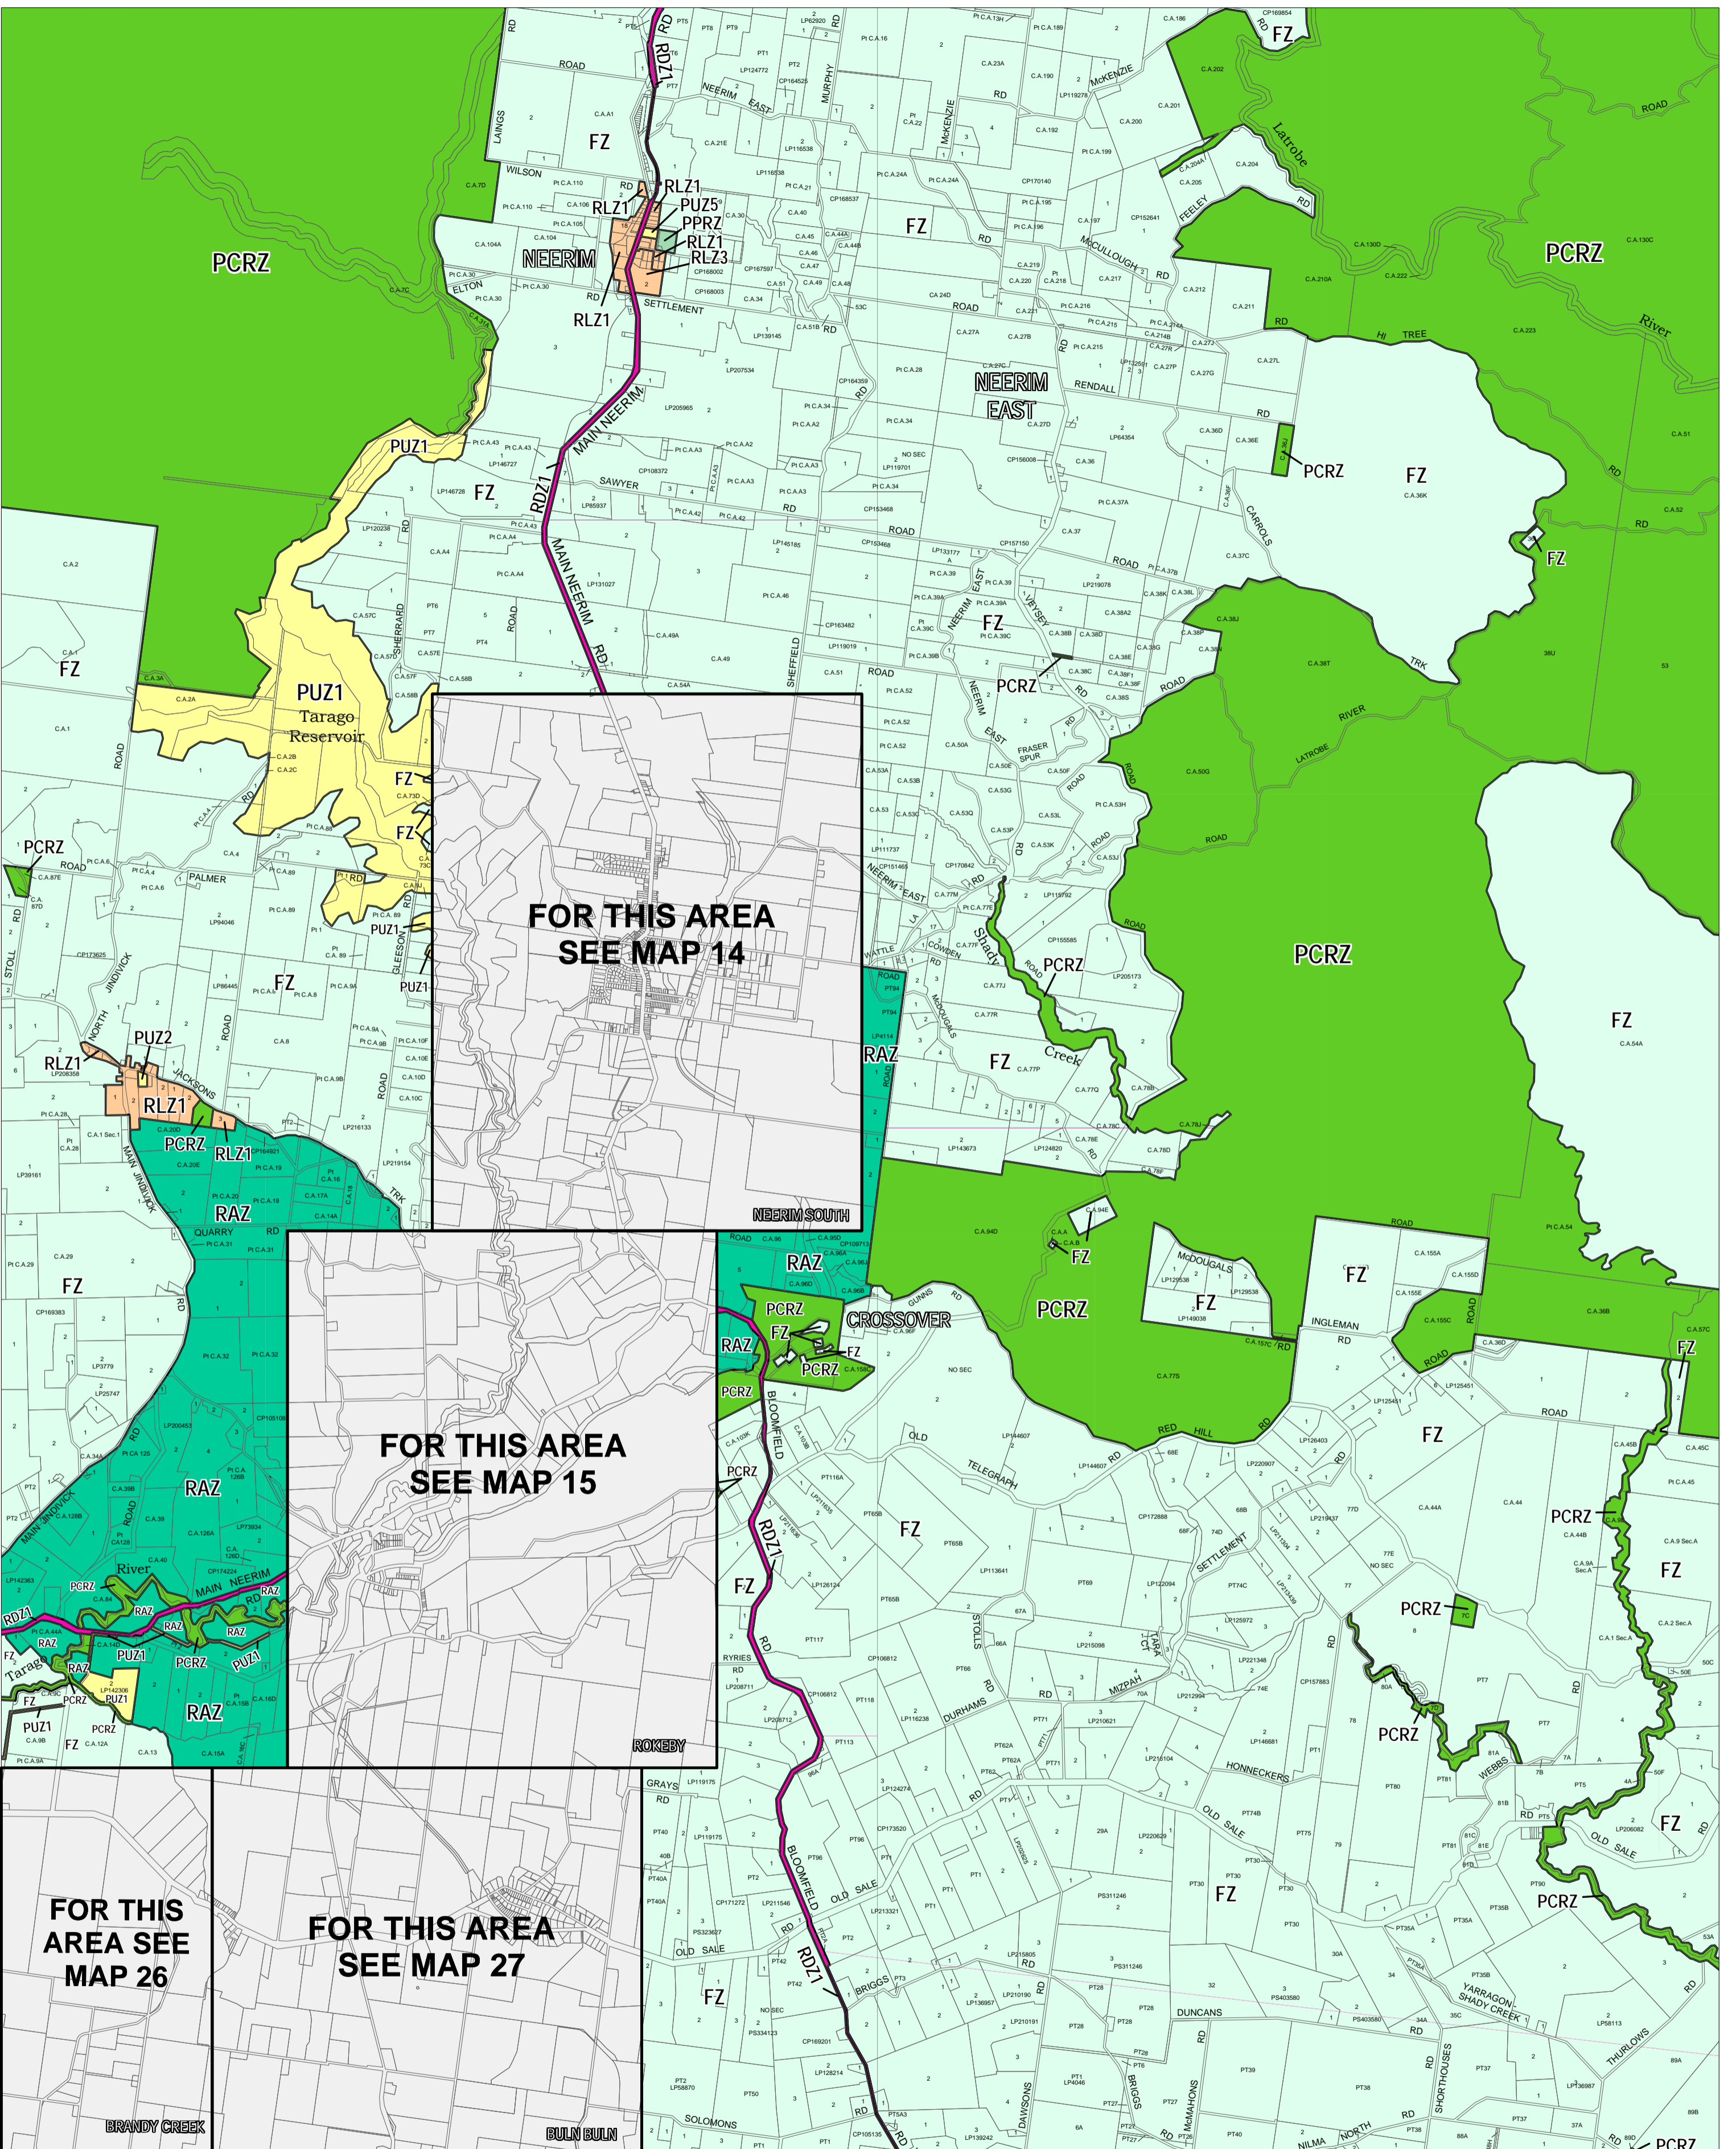

BAW BAW PLANNING SCHEME - LOCAL PROVISION

FOR THIS AREA
SEE MAP 14

FOR THIS AREA
SEE MAP 15

FOR THIS AREA
SEE
MAP 26

FOR THIS AREA
SEE MAP 27

Public Land	Rural Activity Zone
Public Conservation And Resource Zone	RLZ1 Rural Living Zone - Schedule 1
Public Park And Recreation Zone	RLZ3 Rural Living Zone - Schedule 3
Public Use Zone - Cemetery/crematorium	
Public Use Zone - Education	
Public Use Zone - Service And Utility	
Road Zone - Category 1	
Rural	
Farming Zone	

AUSTRALIAN MAP GRID ZONE 55

Printed: 5/1/2012

AMENDMENT C44 PT2A