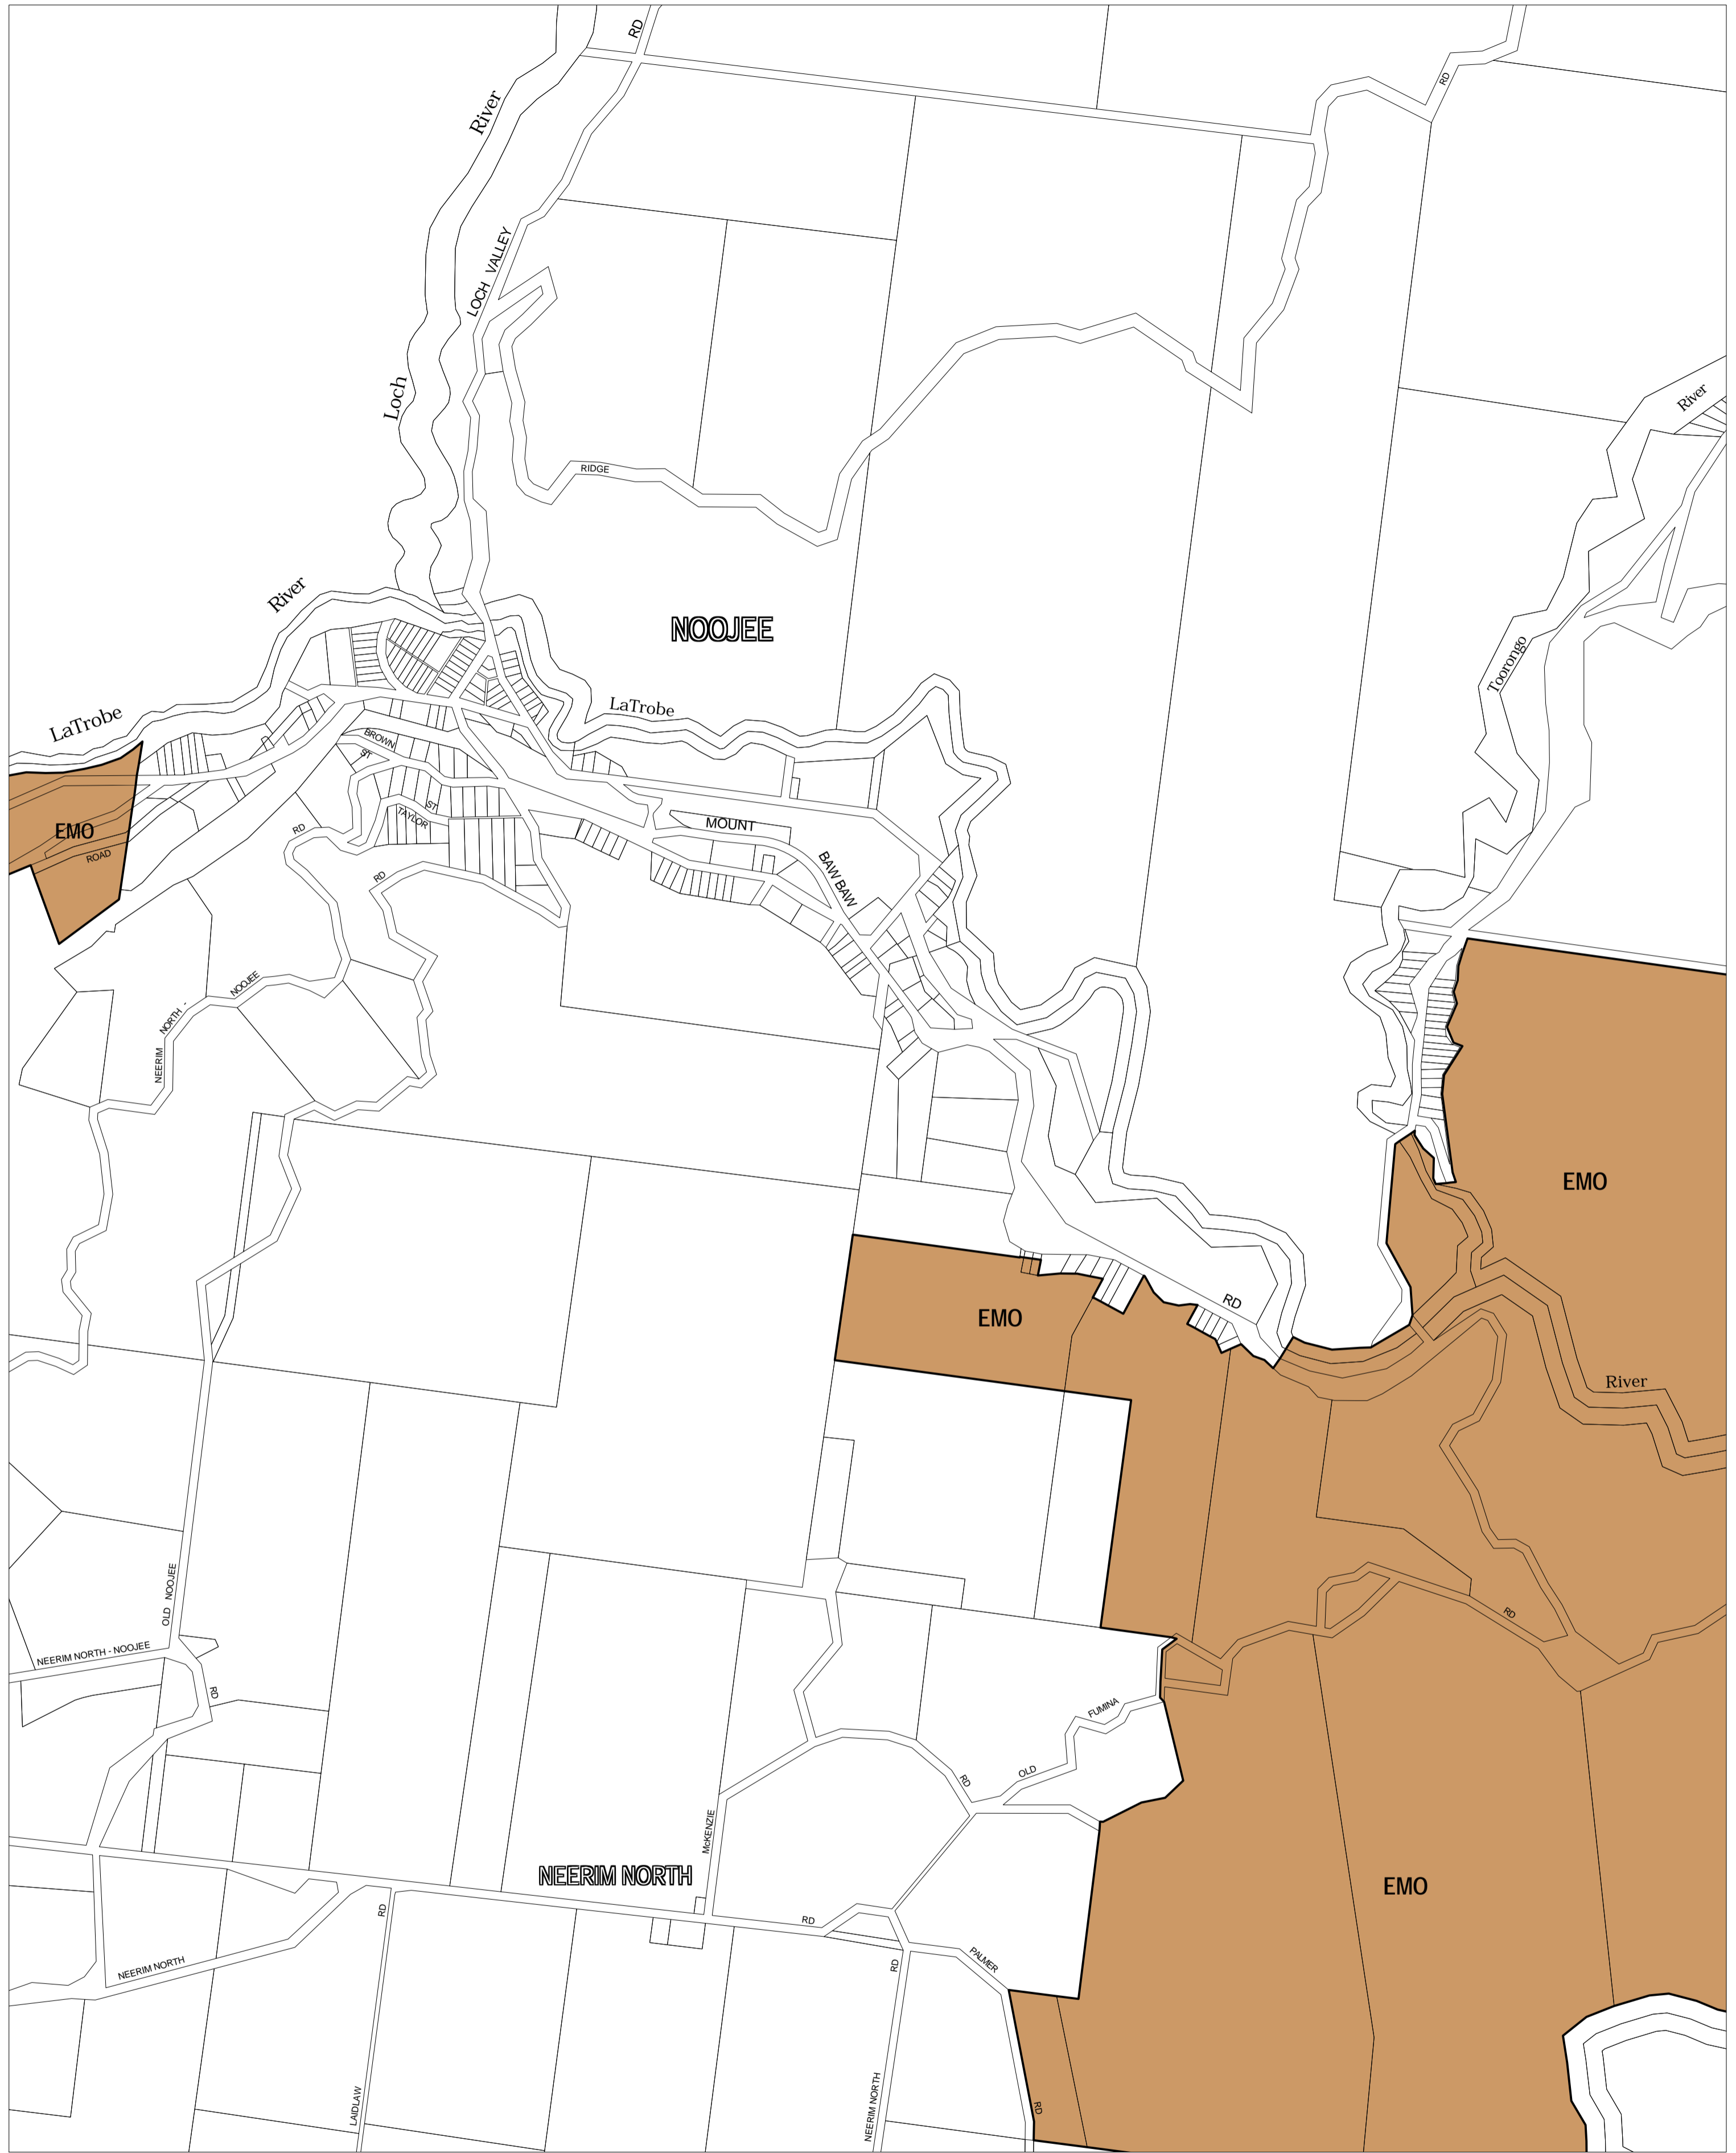

BAW BAW PLANNING SCHEME - LOCAL PROVISION

Overlays

Erosion Management Overlay

200 400 600 800 1000 m

AUSTRALIAN MAP GRID ZONE 55

INDEX TO ADJOINING METRIC SERIES MAP

1	2	3
8	9	10
15	16	18
23	24	25
47	48	49

Printed: 18/7/2007

AMENDMENT C17