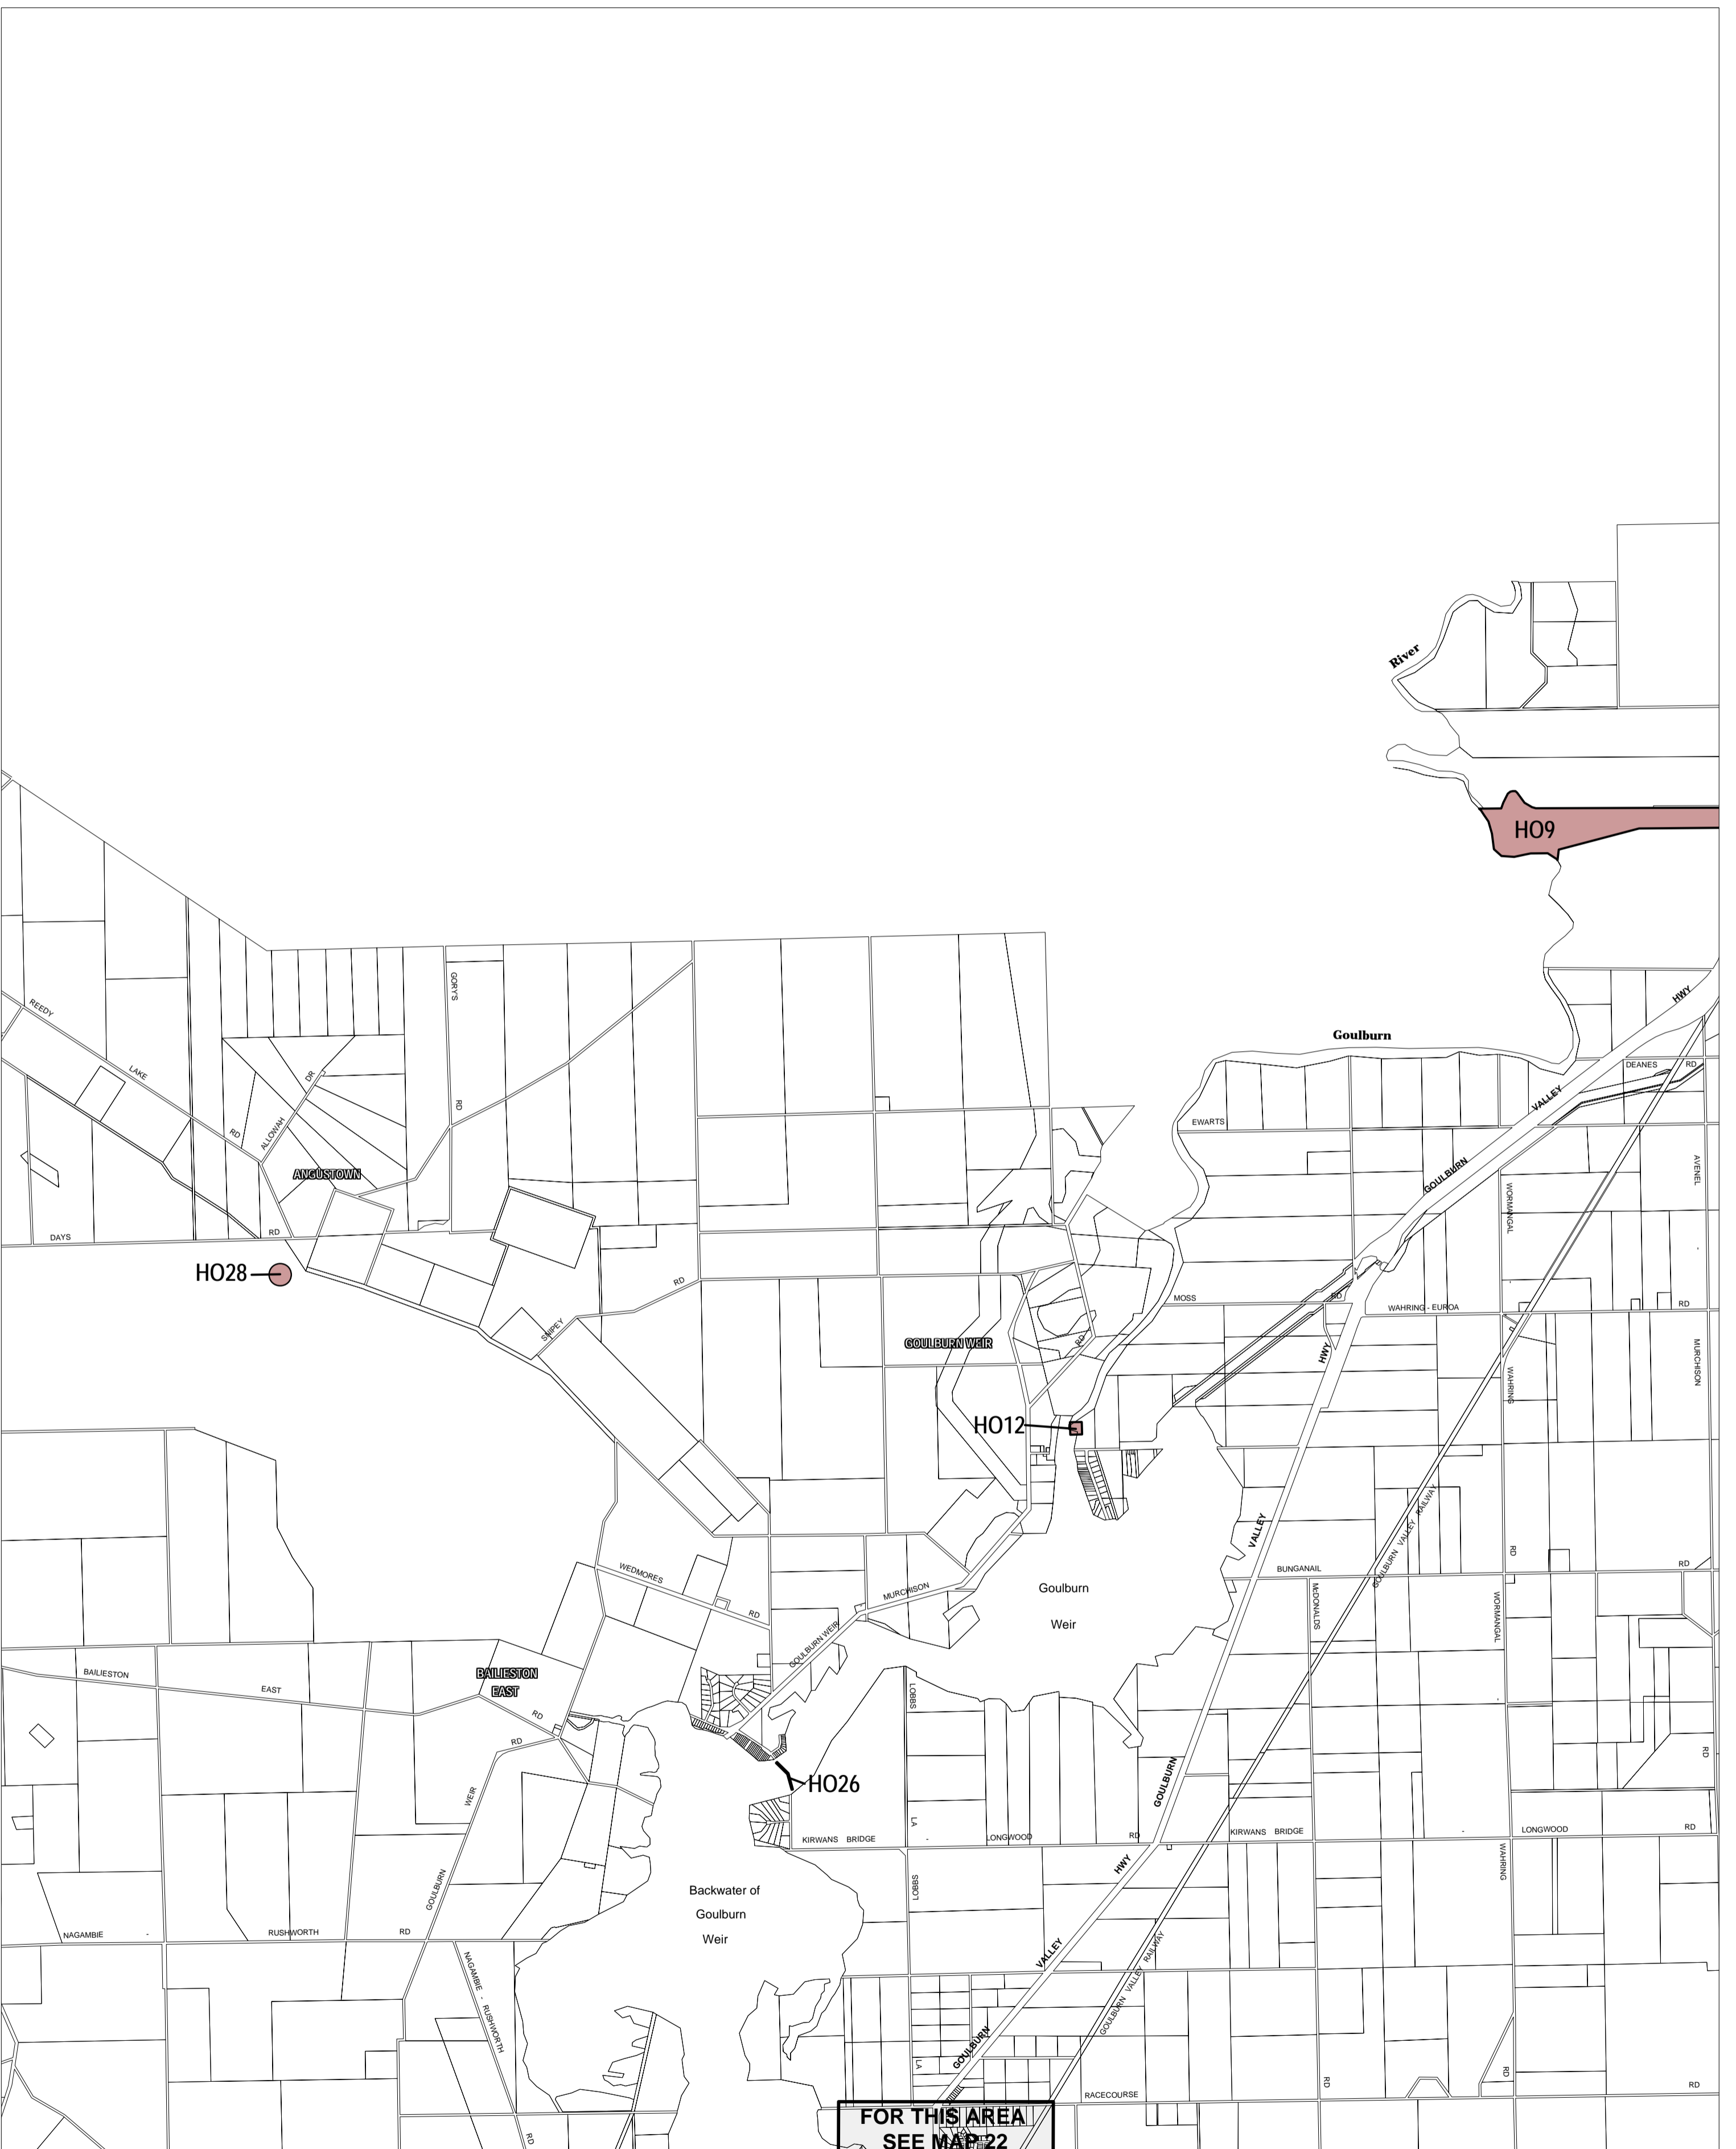

STRATHBOGIE PLANNING SCHEME - LOCAL PROVISION

Overlays

HO Heritage Overlay

Printed: 5/6/2009

AMENDMENT C45