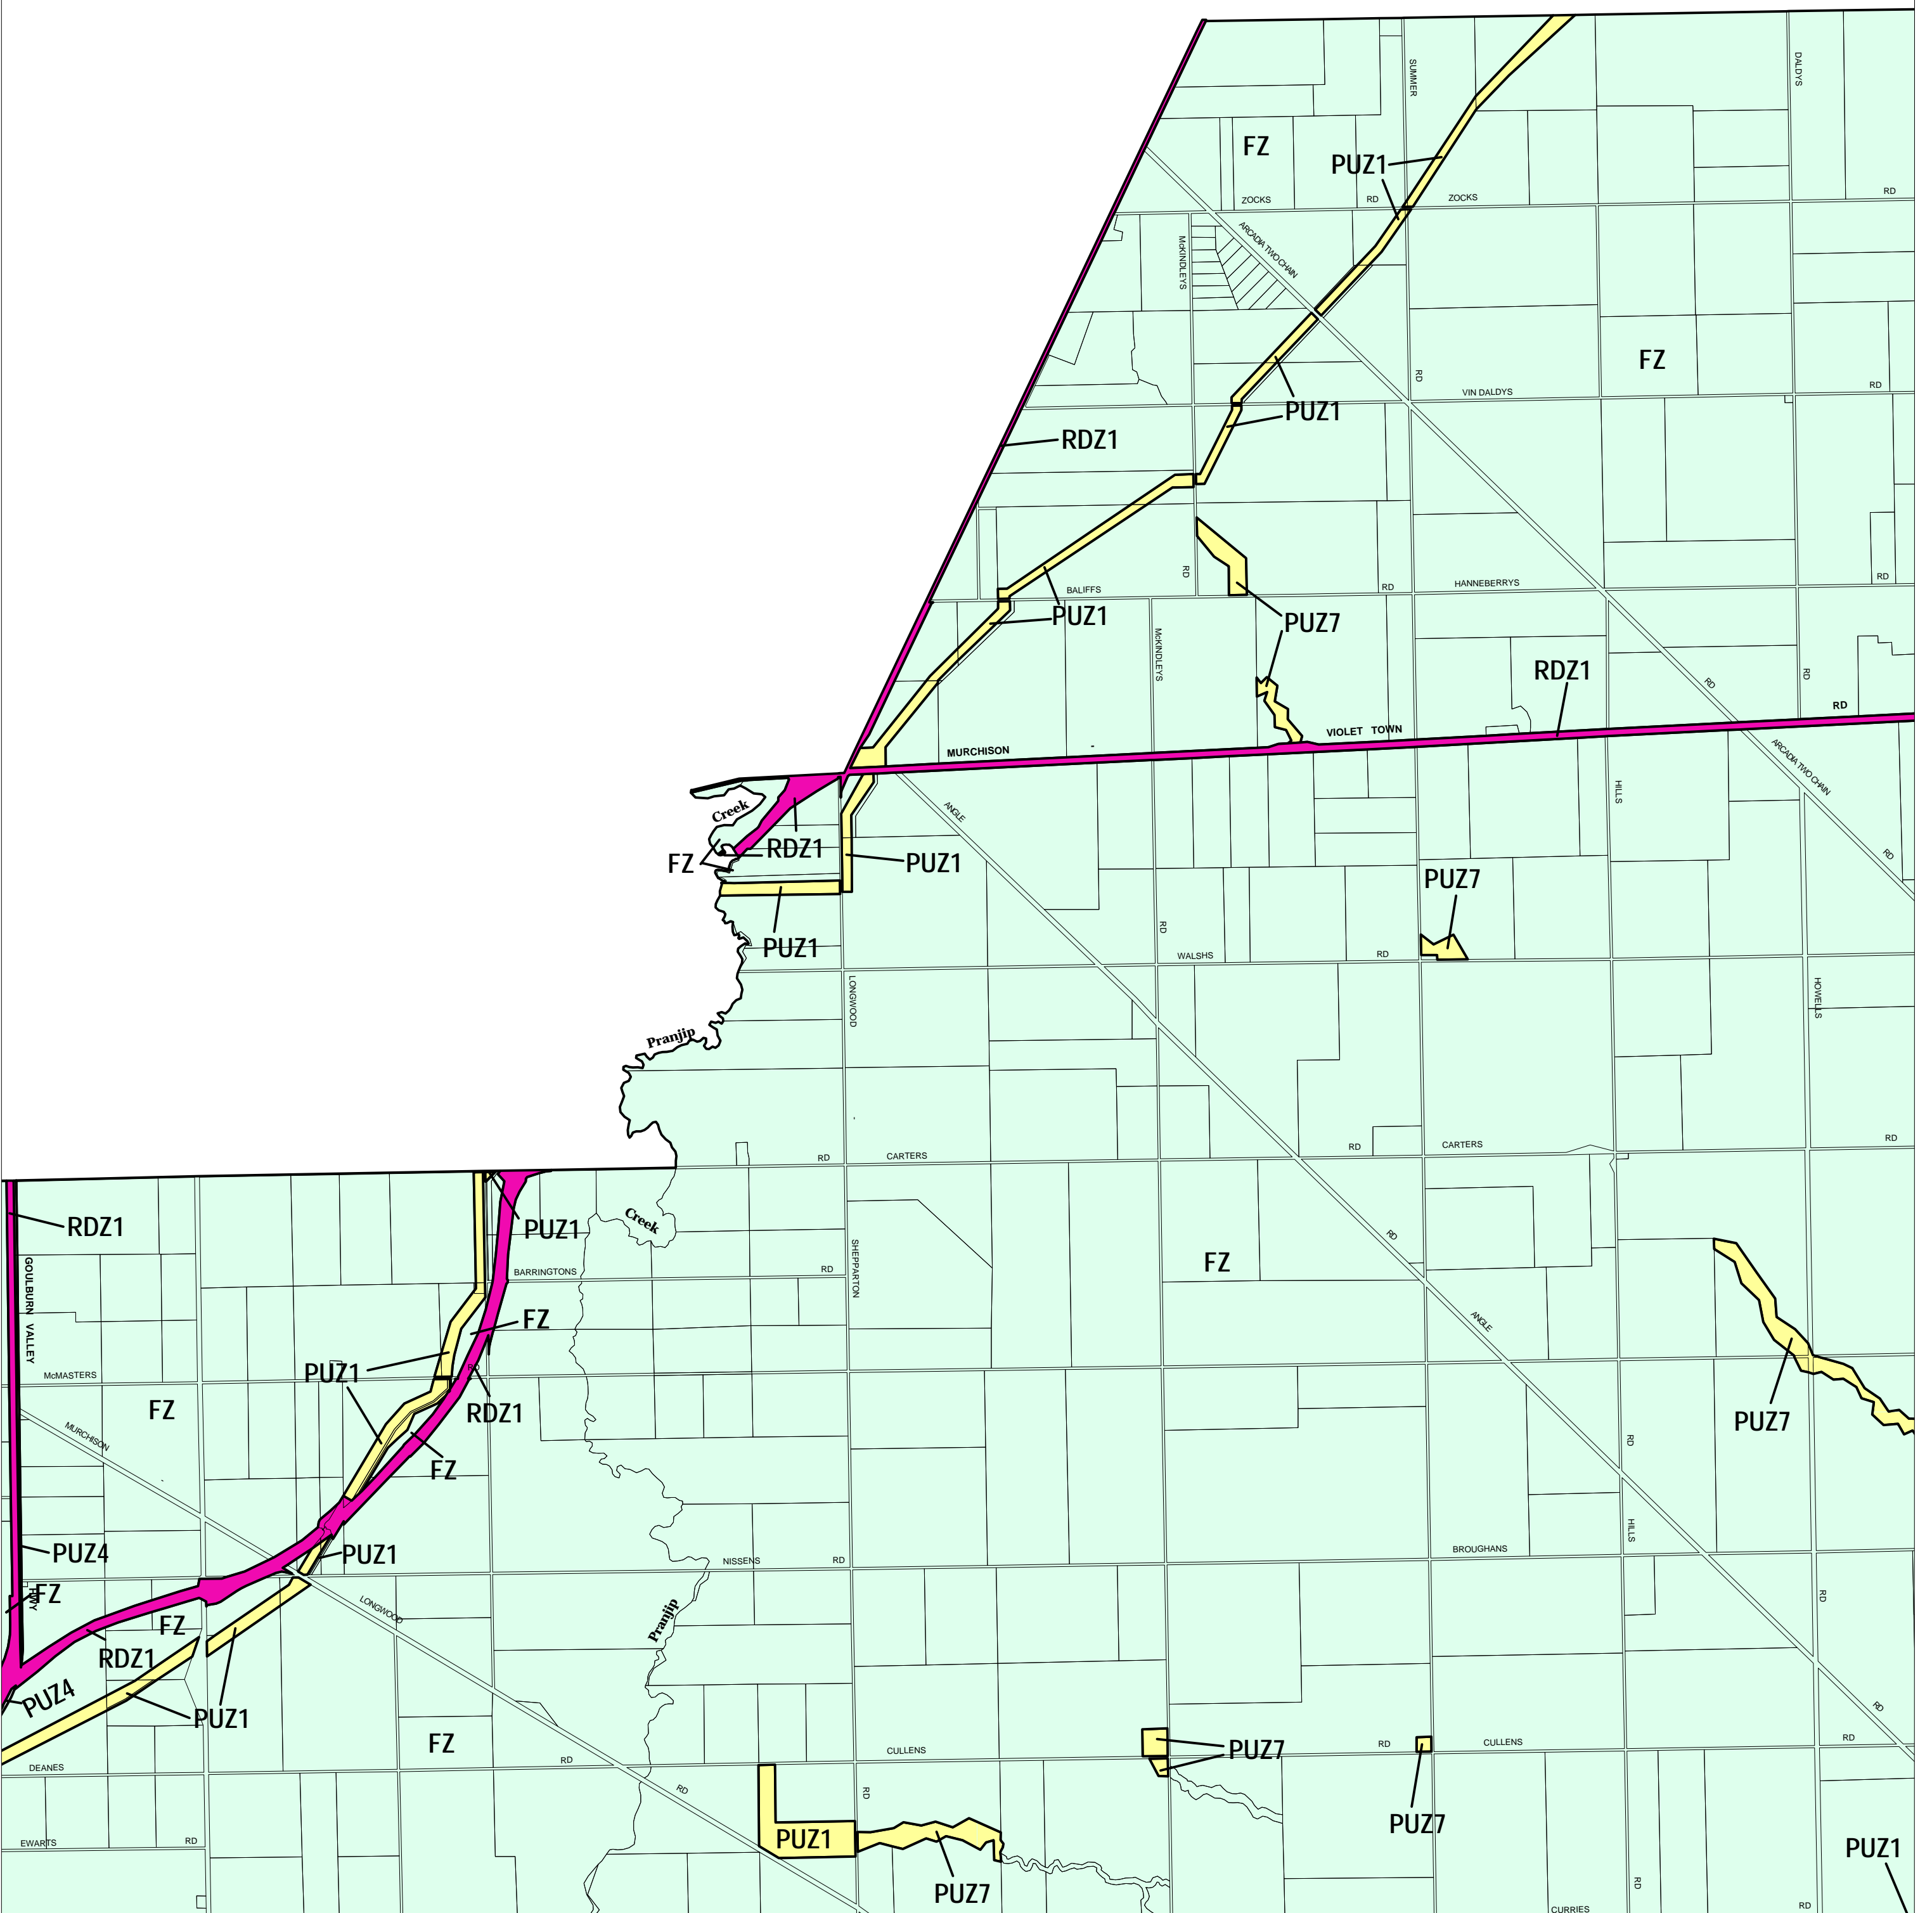

# STRATHBOGIE PLANNING SCHEME - LOCAL PROVISION

This publication is copyright. No part may be reproduced by any process except in accordance with the provisions of the Copyright Act. © State of Victoria.  
 This map should be read in conjunction with additional Planning Overlay Maps (if applicable) as indicated on the INDEX TO MAPS.

Public Land	
	Public Use Zone Other Public Use
	Public Use Zone Service And Utility
	Public Use Zone Transport
	Road Zone Category 1
Rural	
	Farming Zone

THIS MAP INCORPORATES APPROVED ZONES AS AT: 04/05/2006 AMENDMENT C35