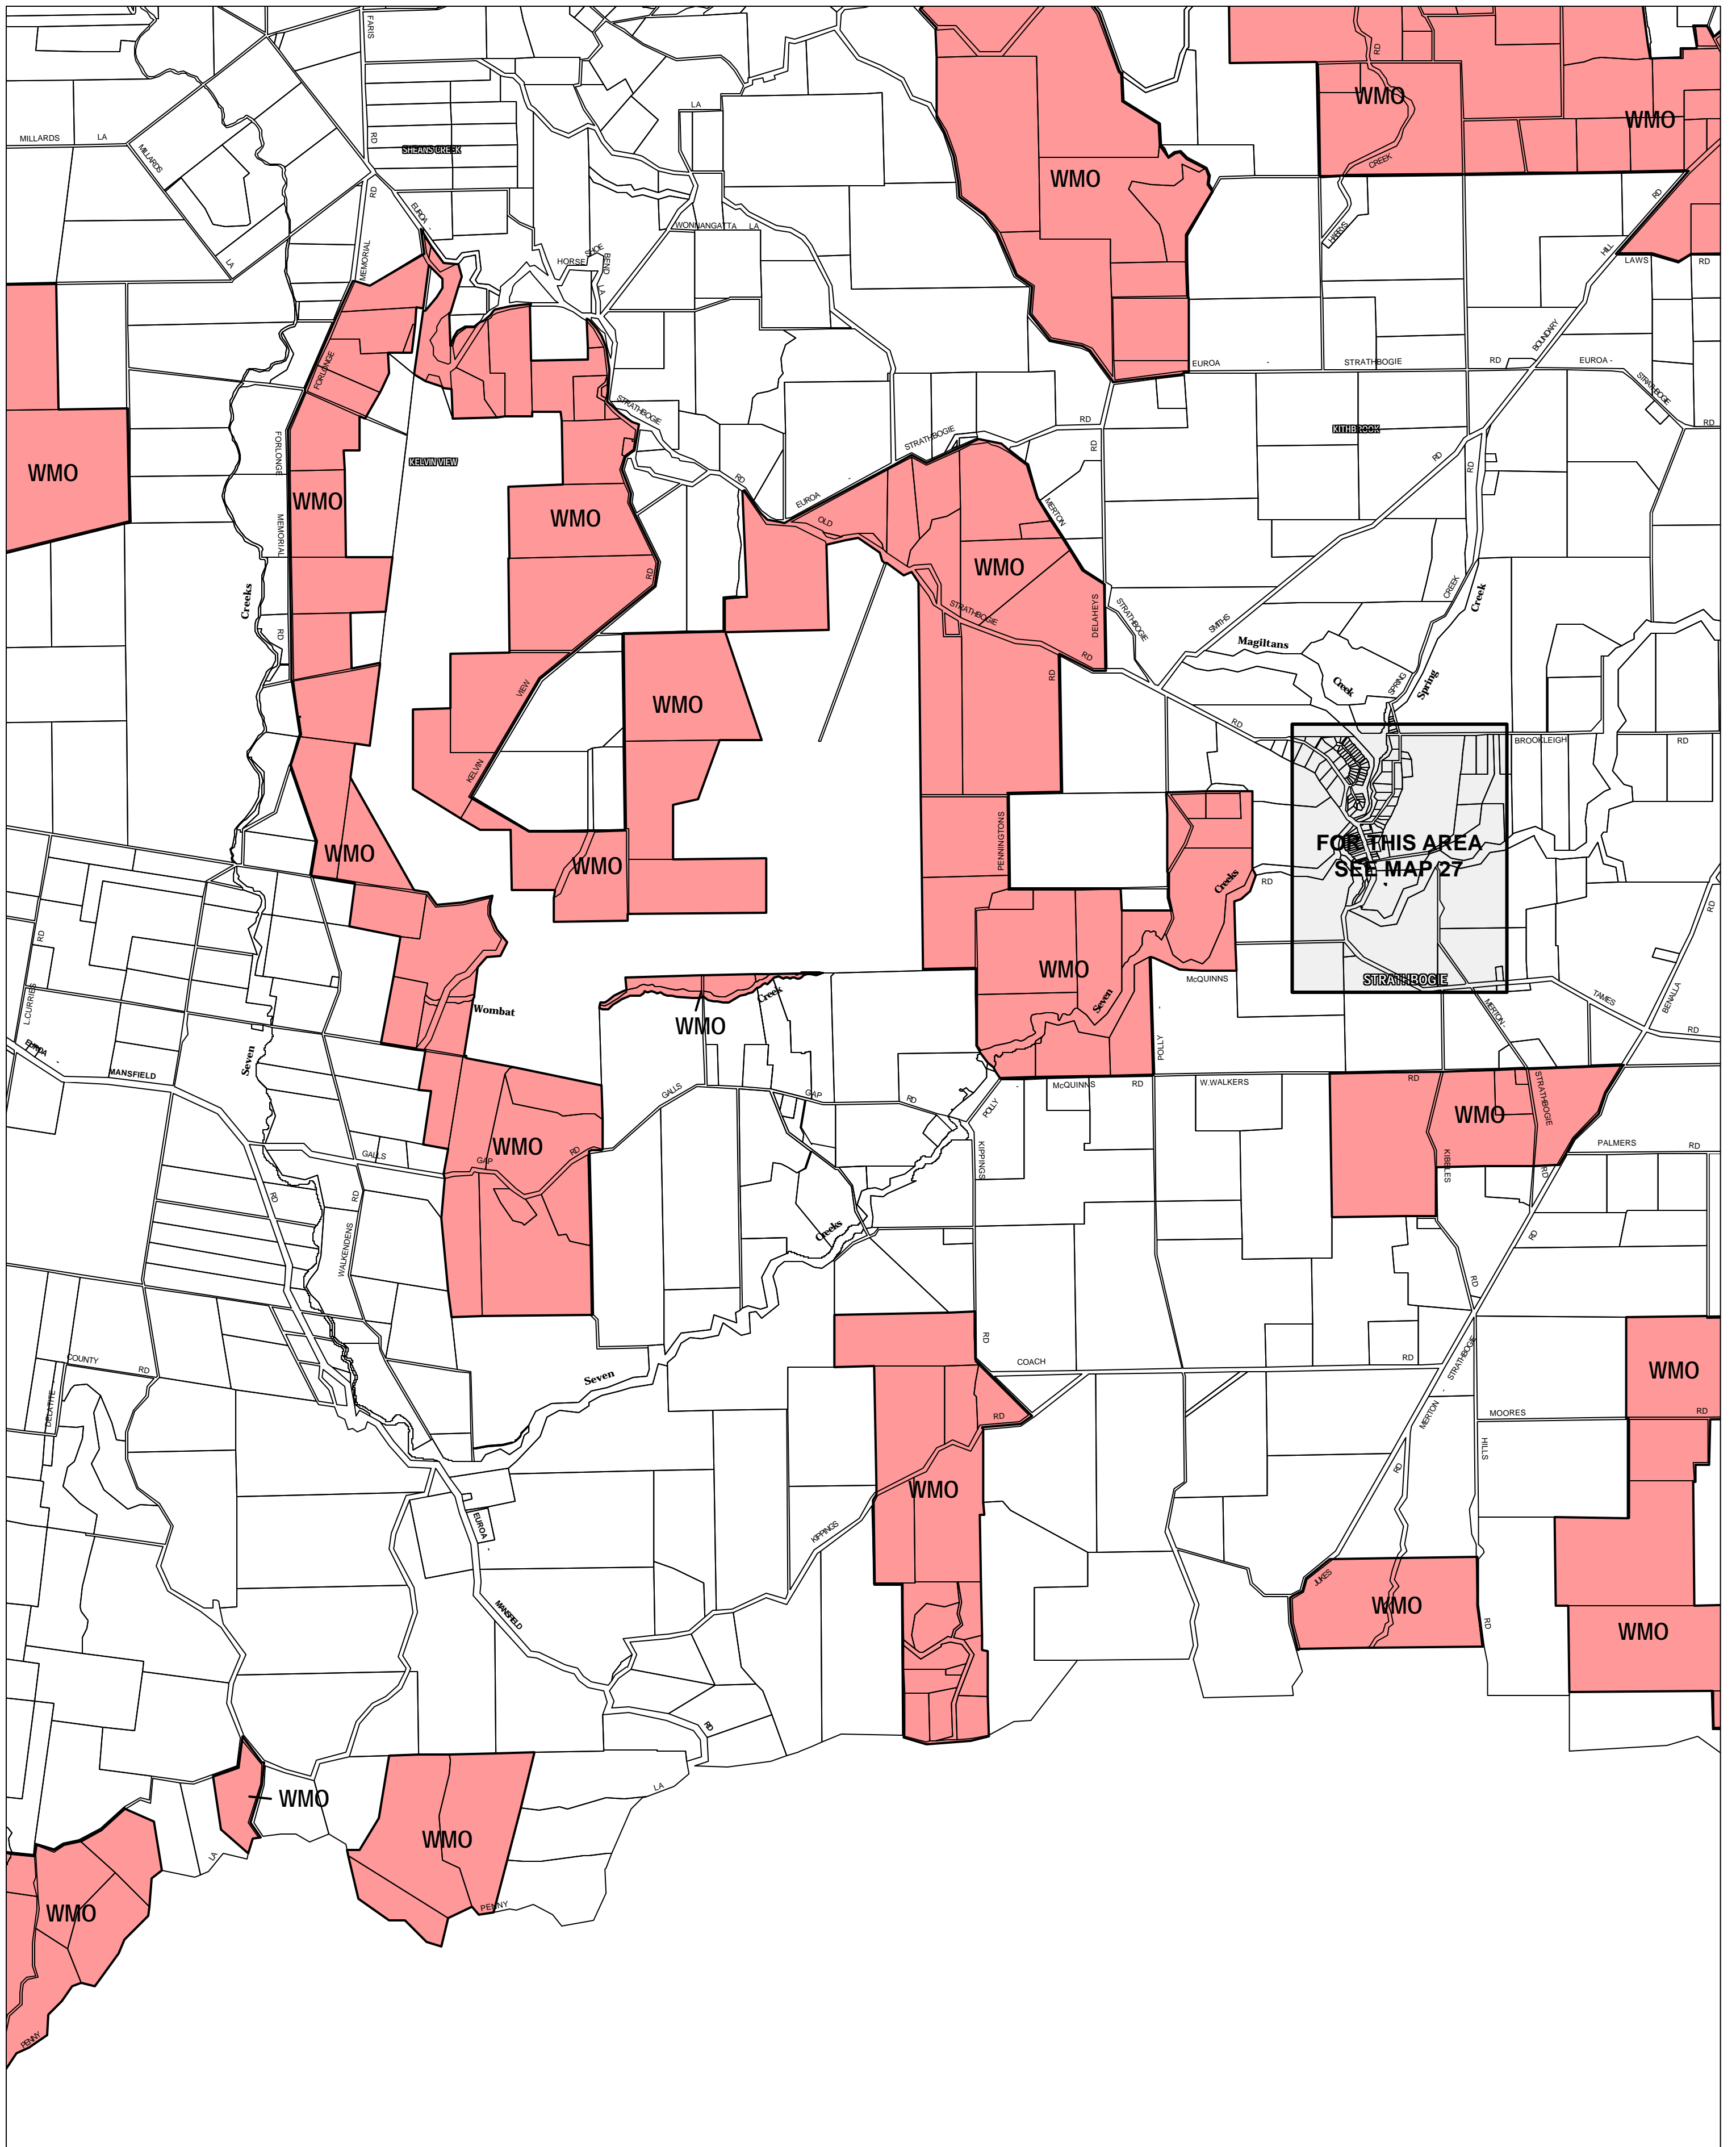

STRATHBOGIE PLANNING SCHEME - LOCAL PROVISION

Overlays

WMO Wildfire Management Overlay

AUSTRALIAN MAP GRID ZONE 55

INDEX TO ADJOINING METRIC SERIES MAP

Printed: 12/6/2007

AMENDMENT C17