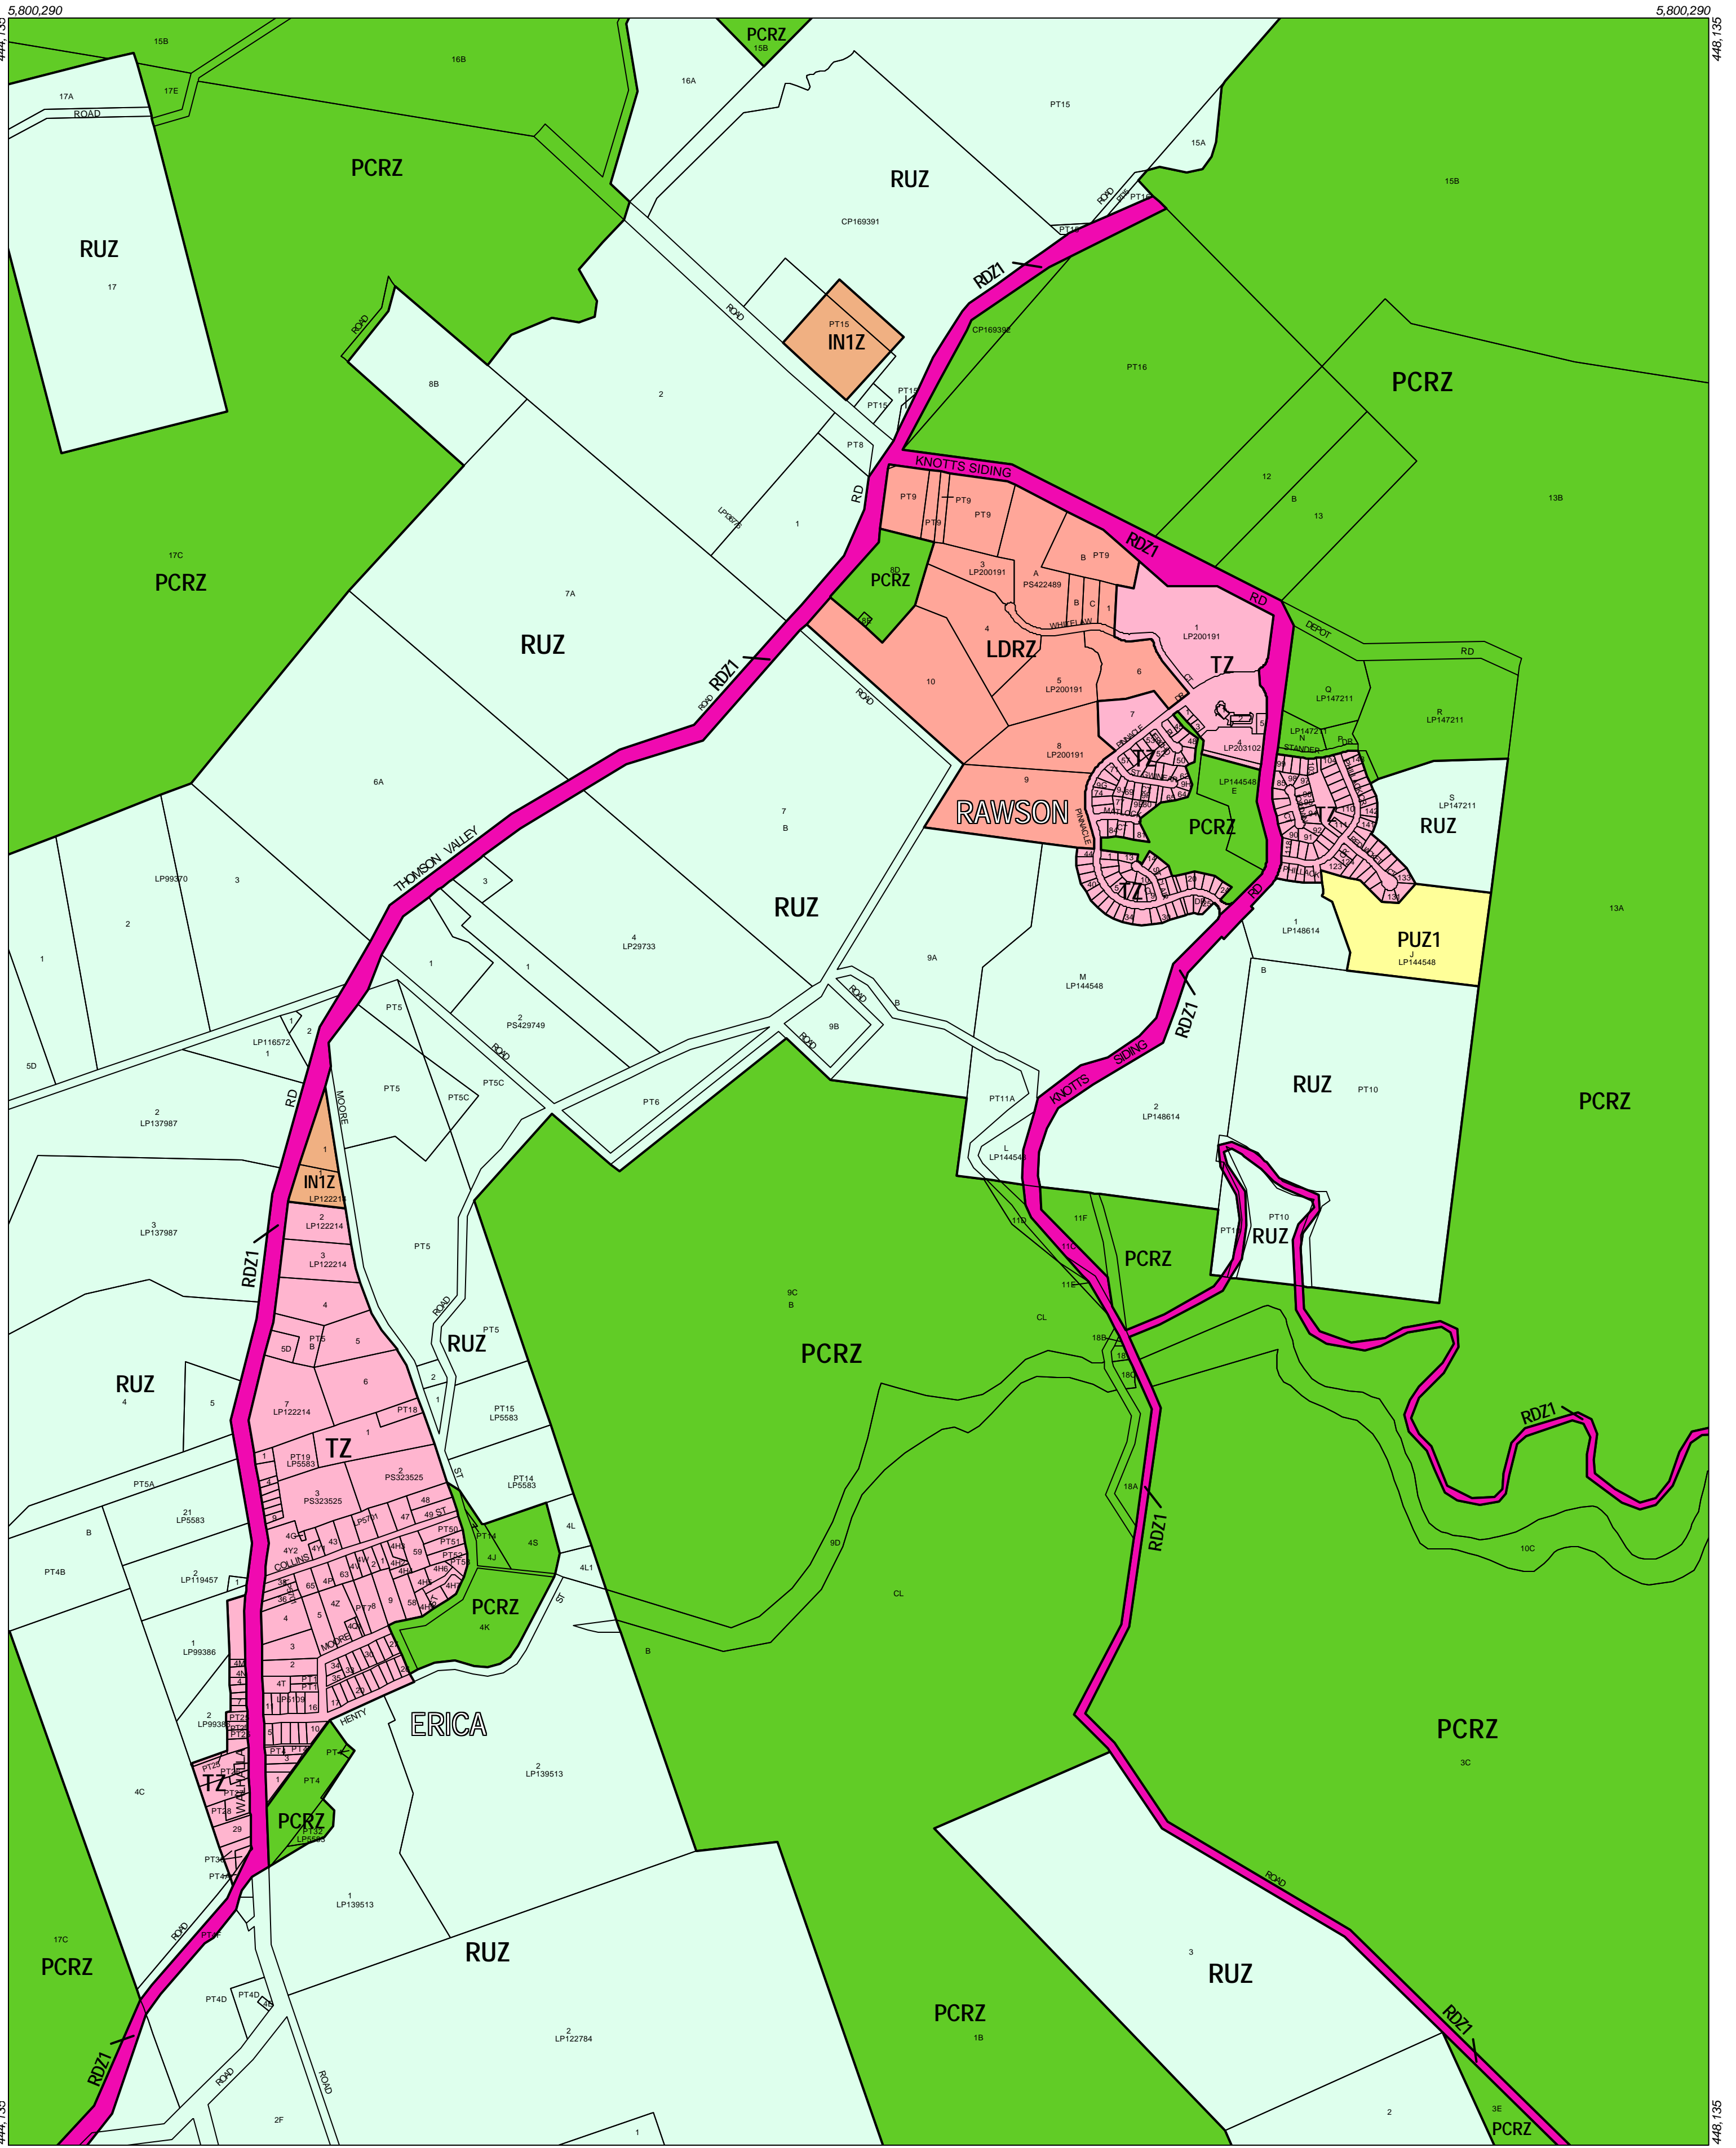

# BAW BAW PLANNING SCHEME - LOCAL PROVISION

This publication is copyright. No part may be reproduced by any process except in accordance with the provisions of the Copyright Act 1968 of the State of Victoria. This map should be read in conjunction with additional Planning Overlay Maps (if applicable) as indicated on the INDEX TO MAPS.

	Industrial 1 Zone
	Public Conservation And Resource Zone
	Public Use Zone Service And Utility
	Road Zone Category 1
	Low Density Residential Zone
	Township Zone
	Rural Zone

200 400 600 800 1000 m

AUSTRALIAN MAP GRID ZONE 55

Amendment C17  
Printed: 2016/2013

INDEX TO ADJOINING METRIC SERIES MAP