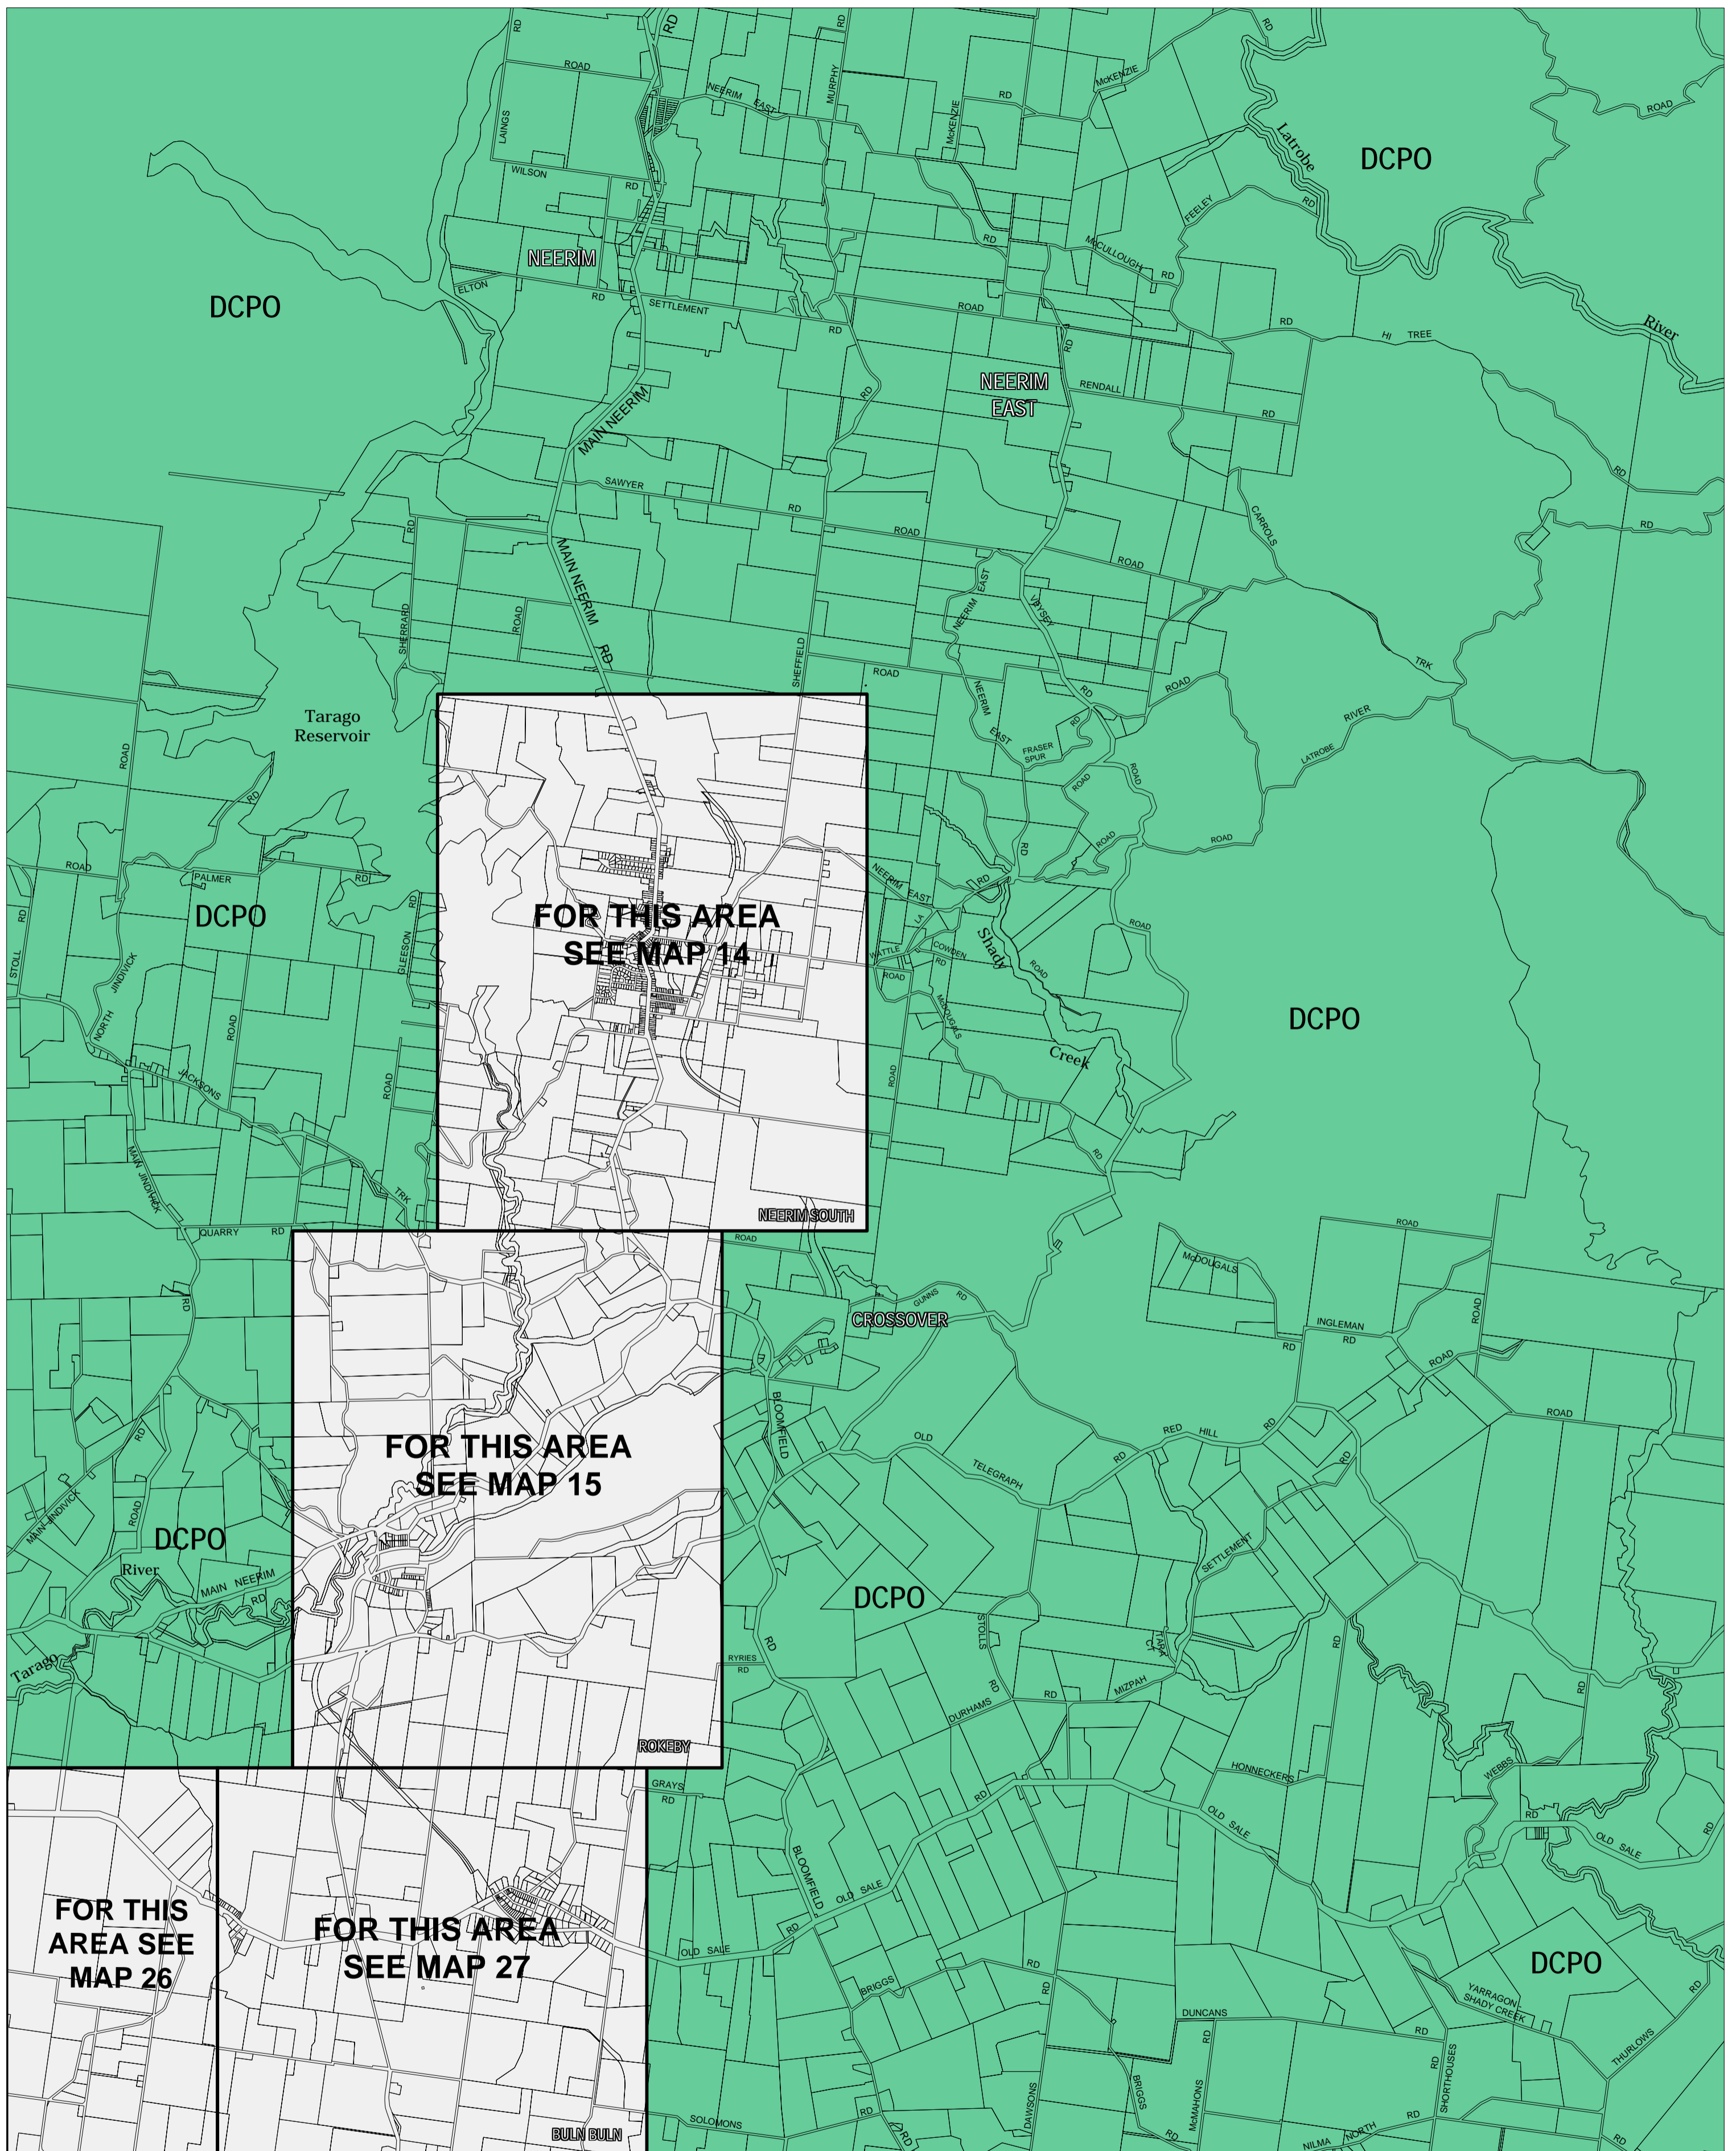

BAW BAW PLANNING SCHEME - LOCAL PROVISION

Overlays

- DCPO Development Contributions Plan Overlay

AUSTRALIAN MAP GRID ZONE 55

INDEX TO ADJOINING METRIC SERIES MAP

Printed: 12/5/2008

AMENDMENT C47 PART 1