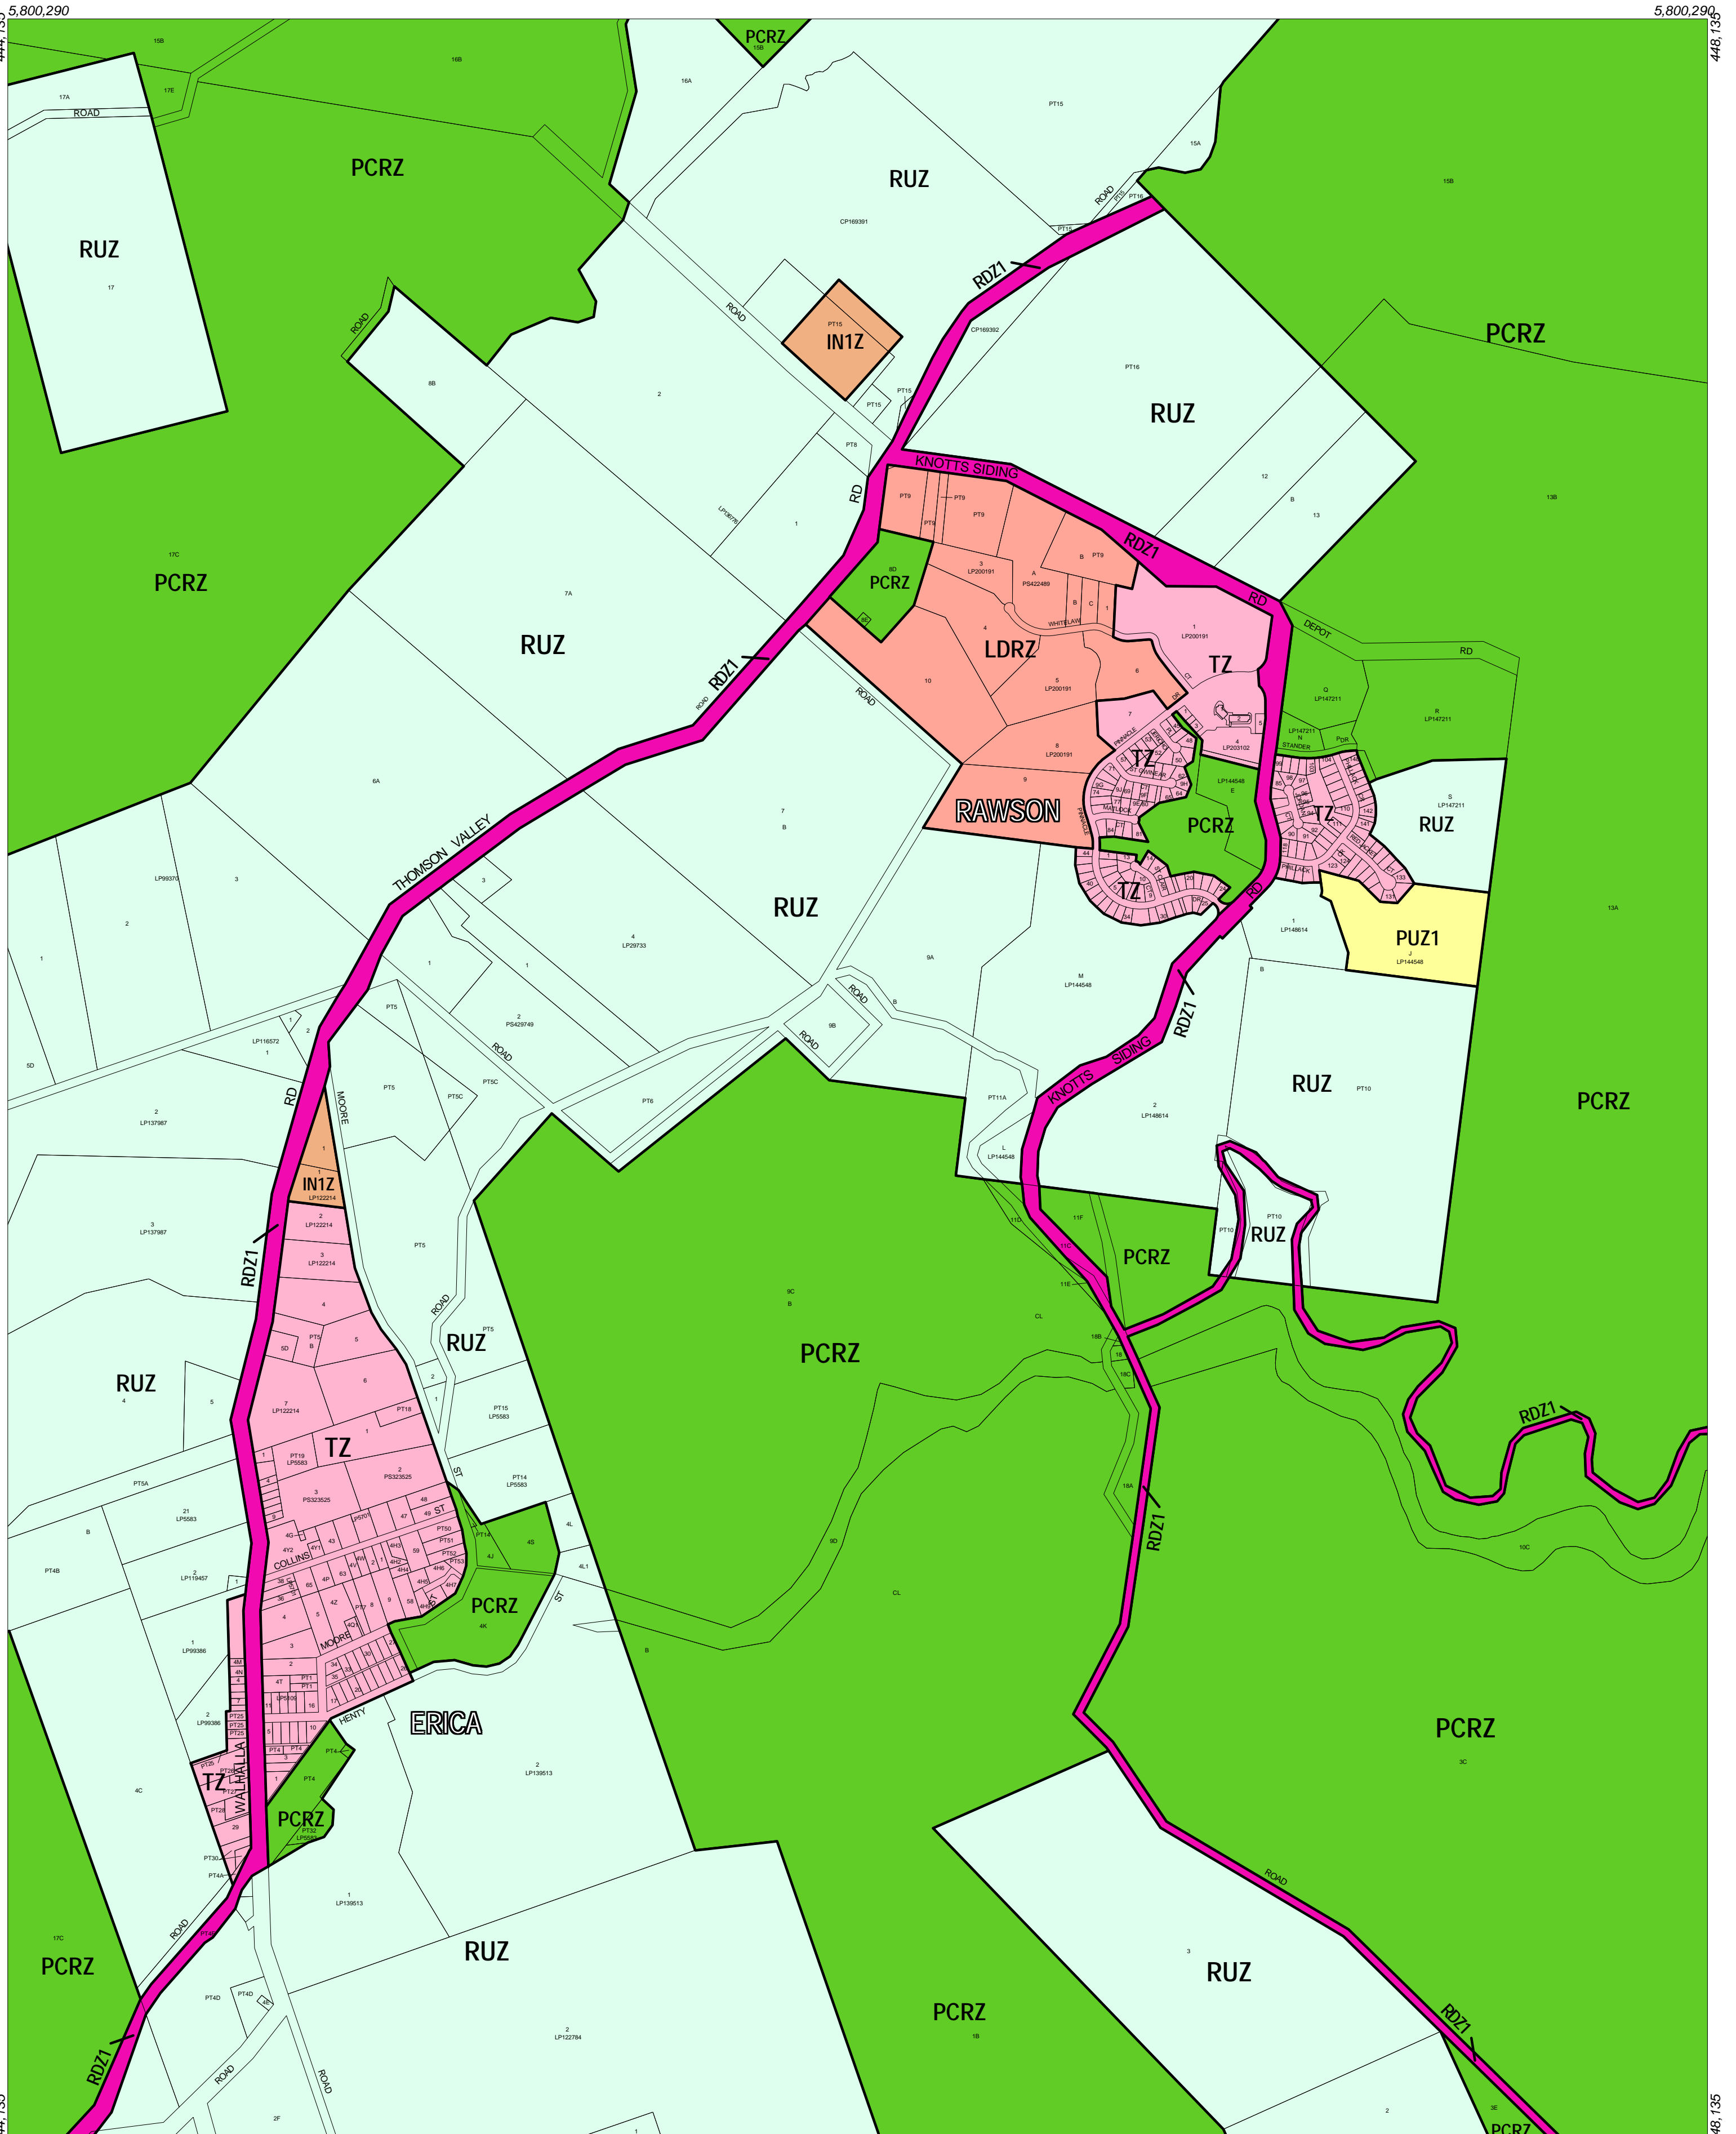

BAW BAW PLANNING SCHEME - LOCAL PROVISION

This publication is copyright. No part may be reproduced by any process except in accordance with the provisions of the Copyright Act. © State of Victoria.
 This map should be read in conjunction with additional Planning Overlay Maps (if applicable) as indicated on the INDEX TO MAPS.

| Color | Zone Name | Description |
|--------------|-----------|---------------------------------------|
| Orange | IN1Z | Industrial 1 Zone |
| Green | PCRZ | Public Conservation and Resource Zone |
| Yellow | PUZ1 | Public Use Zone Service and Utility |
| Pink | RDZ1 | Road Zone Category 1 |
| Light Orange | LDRZ | Low Density Residential Zone |
| Light Pink | TZ | Township Zone |
| Light Green | RUZ | Rural Zone |

200 0 200 400 600 800 1000 m
 AUSTRALIAN MAP GRID ZONE 55

Amendment C25
 Printed: 9/1/2004

INDEX TO ADJOINING METRIC SERIES MAP

Victoria
 The Place To Be