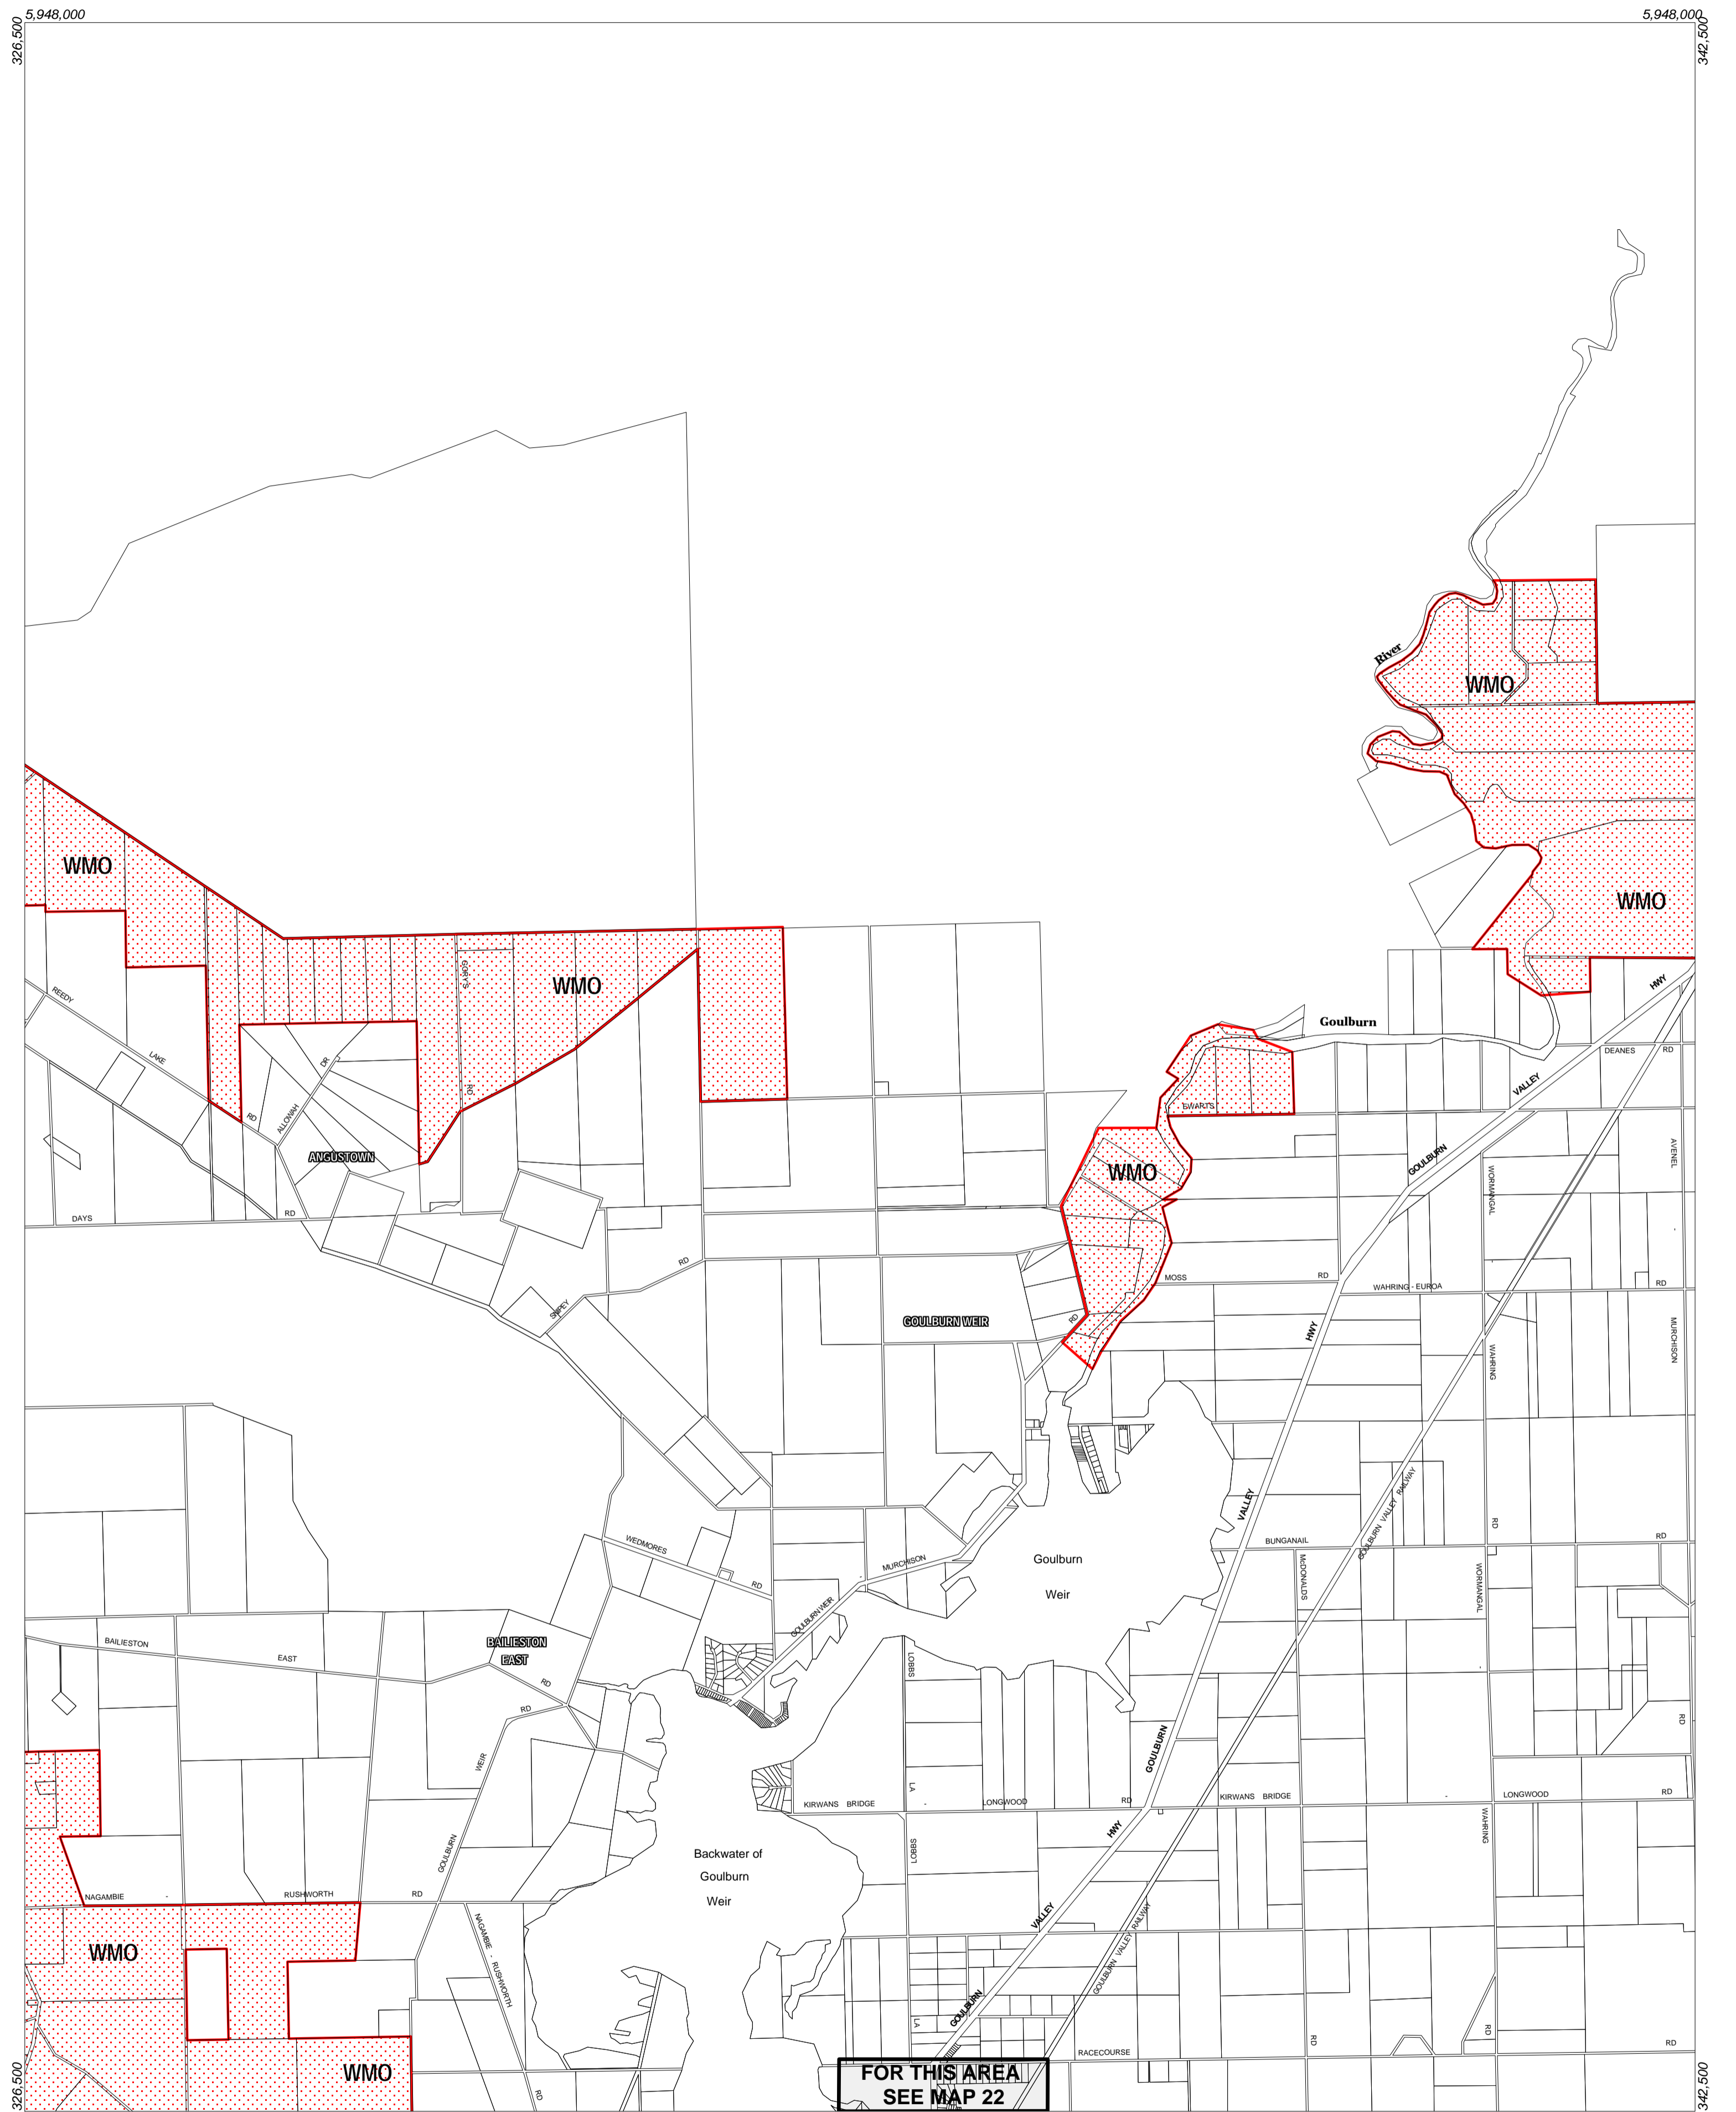

STRATHBOGIE PLANNING SCHEME - LOCAL PROVISION

Overlays

- WMO Wildfire Management Overlay

INDEX TO ADJOINING METRIC SERIES MAP

Amendment C17
Printed: 8/4/2005