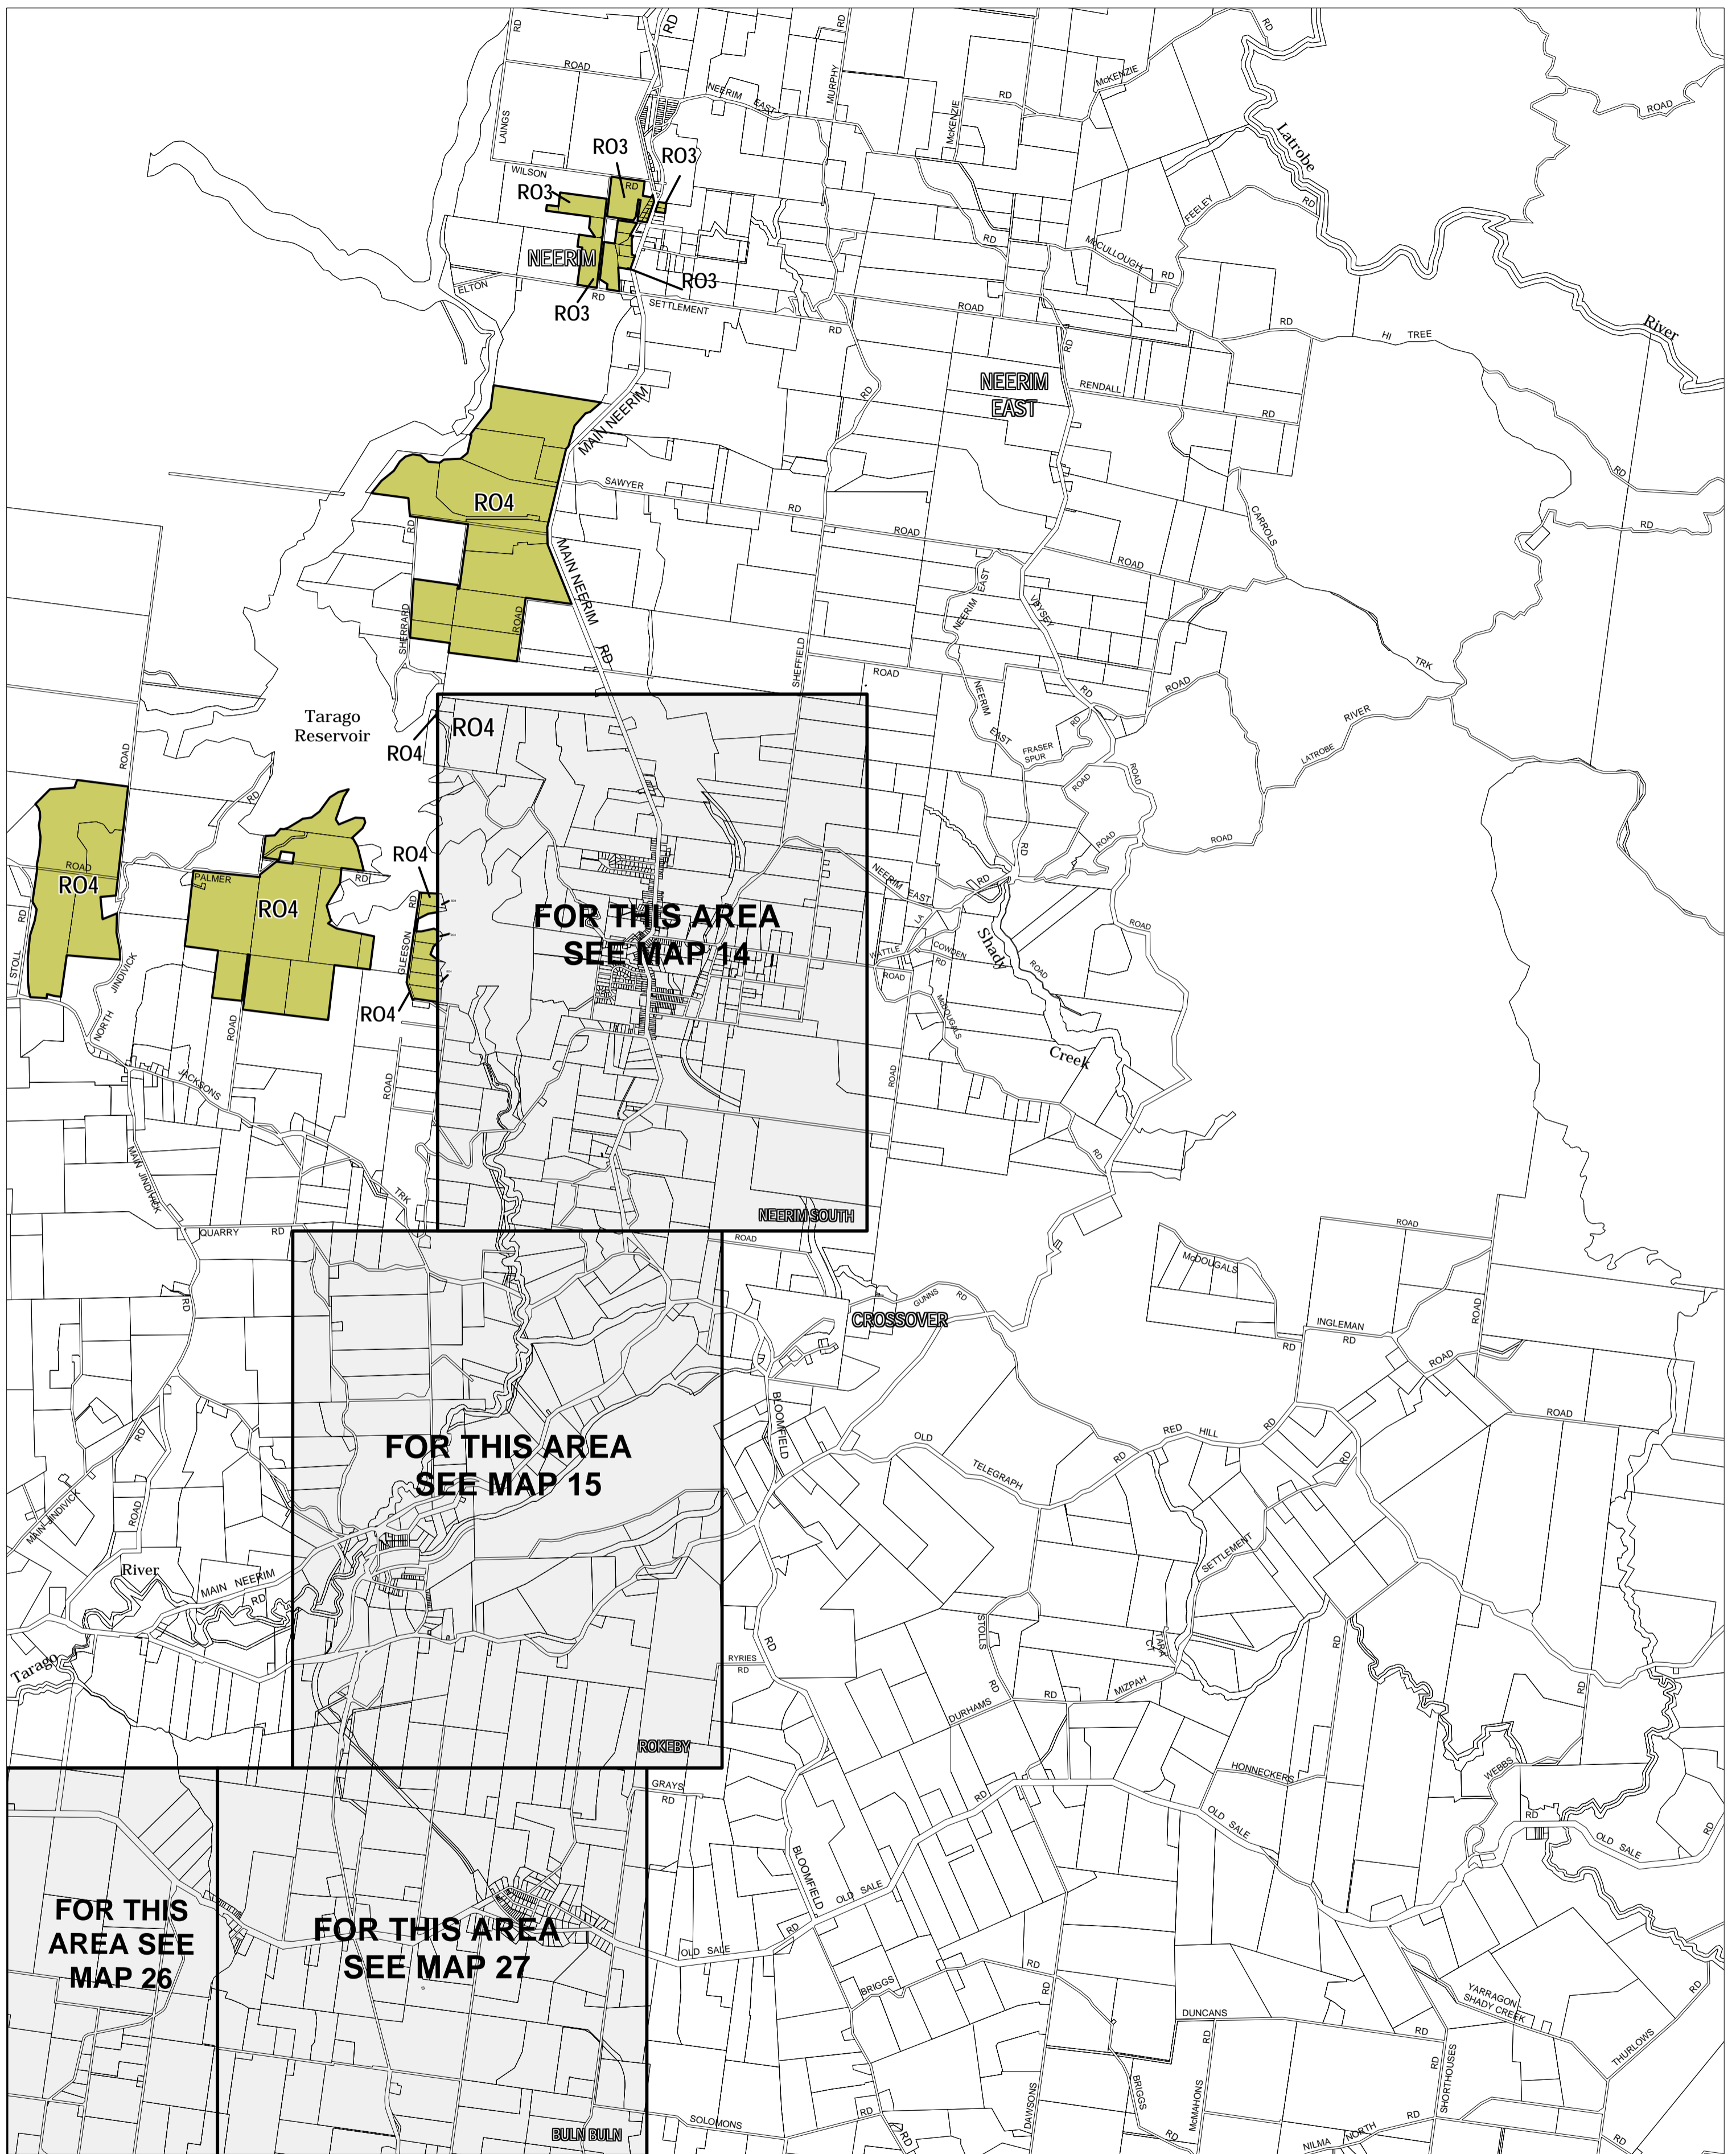

BAW BAW PLANNING SCHEME - LOCAL PROVISION

AUSTRALIAN MAP GRID ZONE 55

INDEX TO ADJOINING METRIC SERIES MAP

Printed: 28/8/2008

AMENDMENT C43