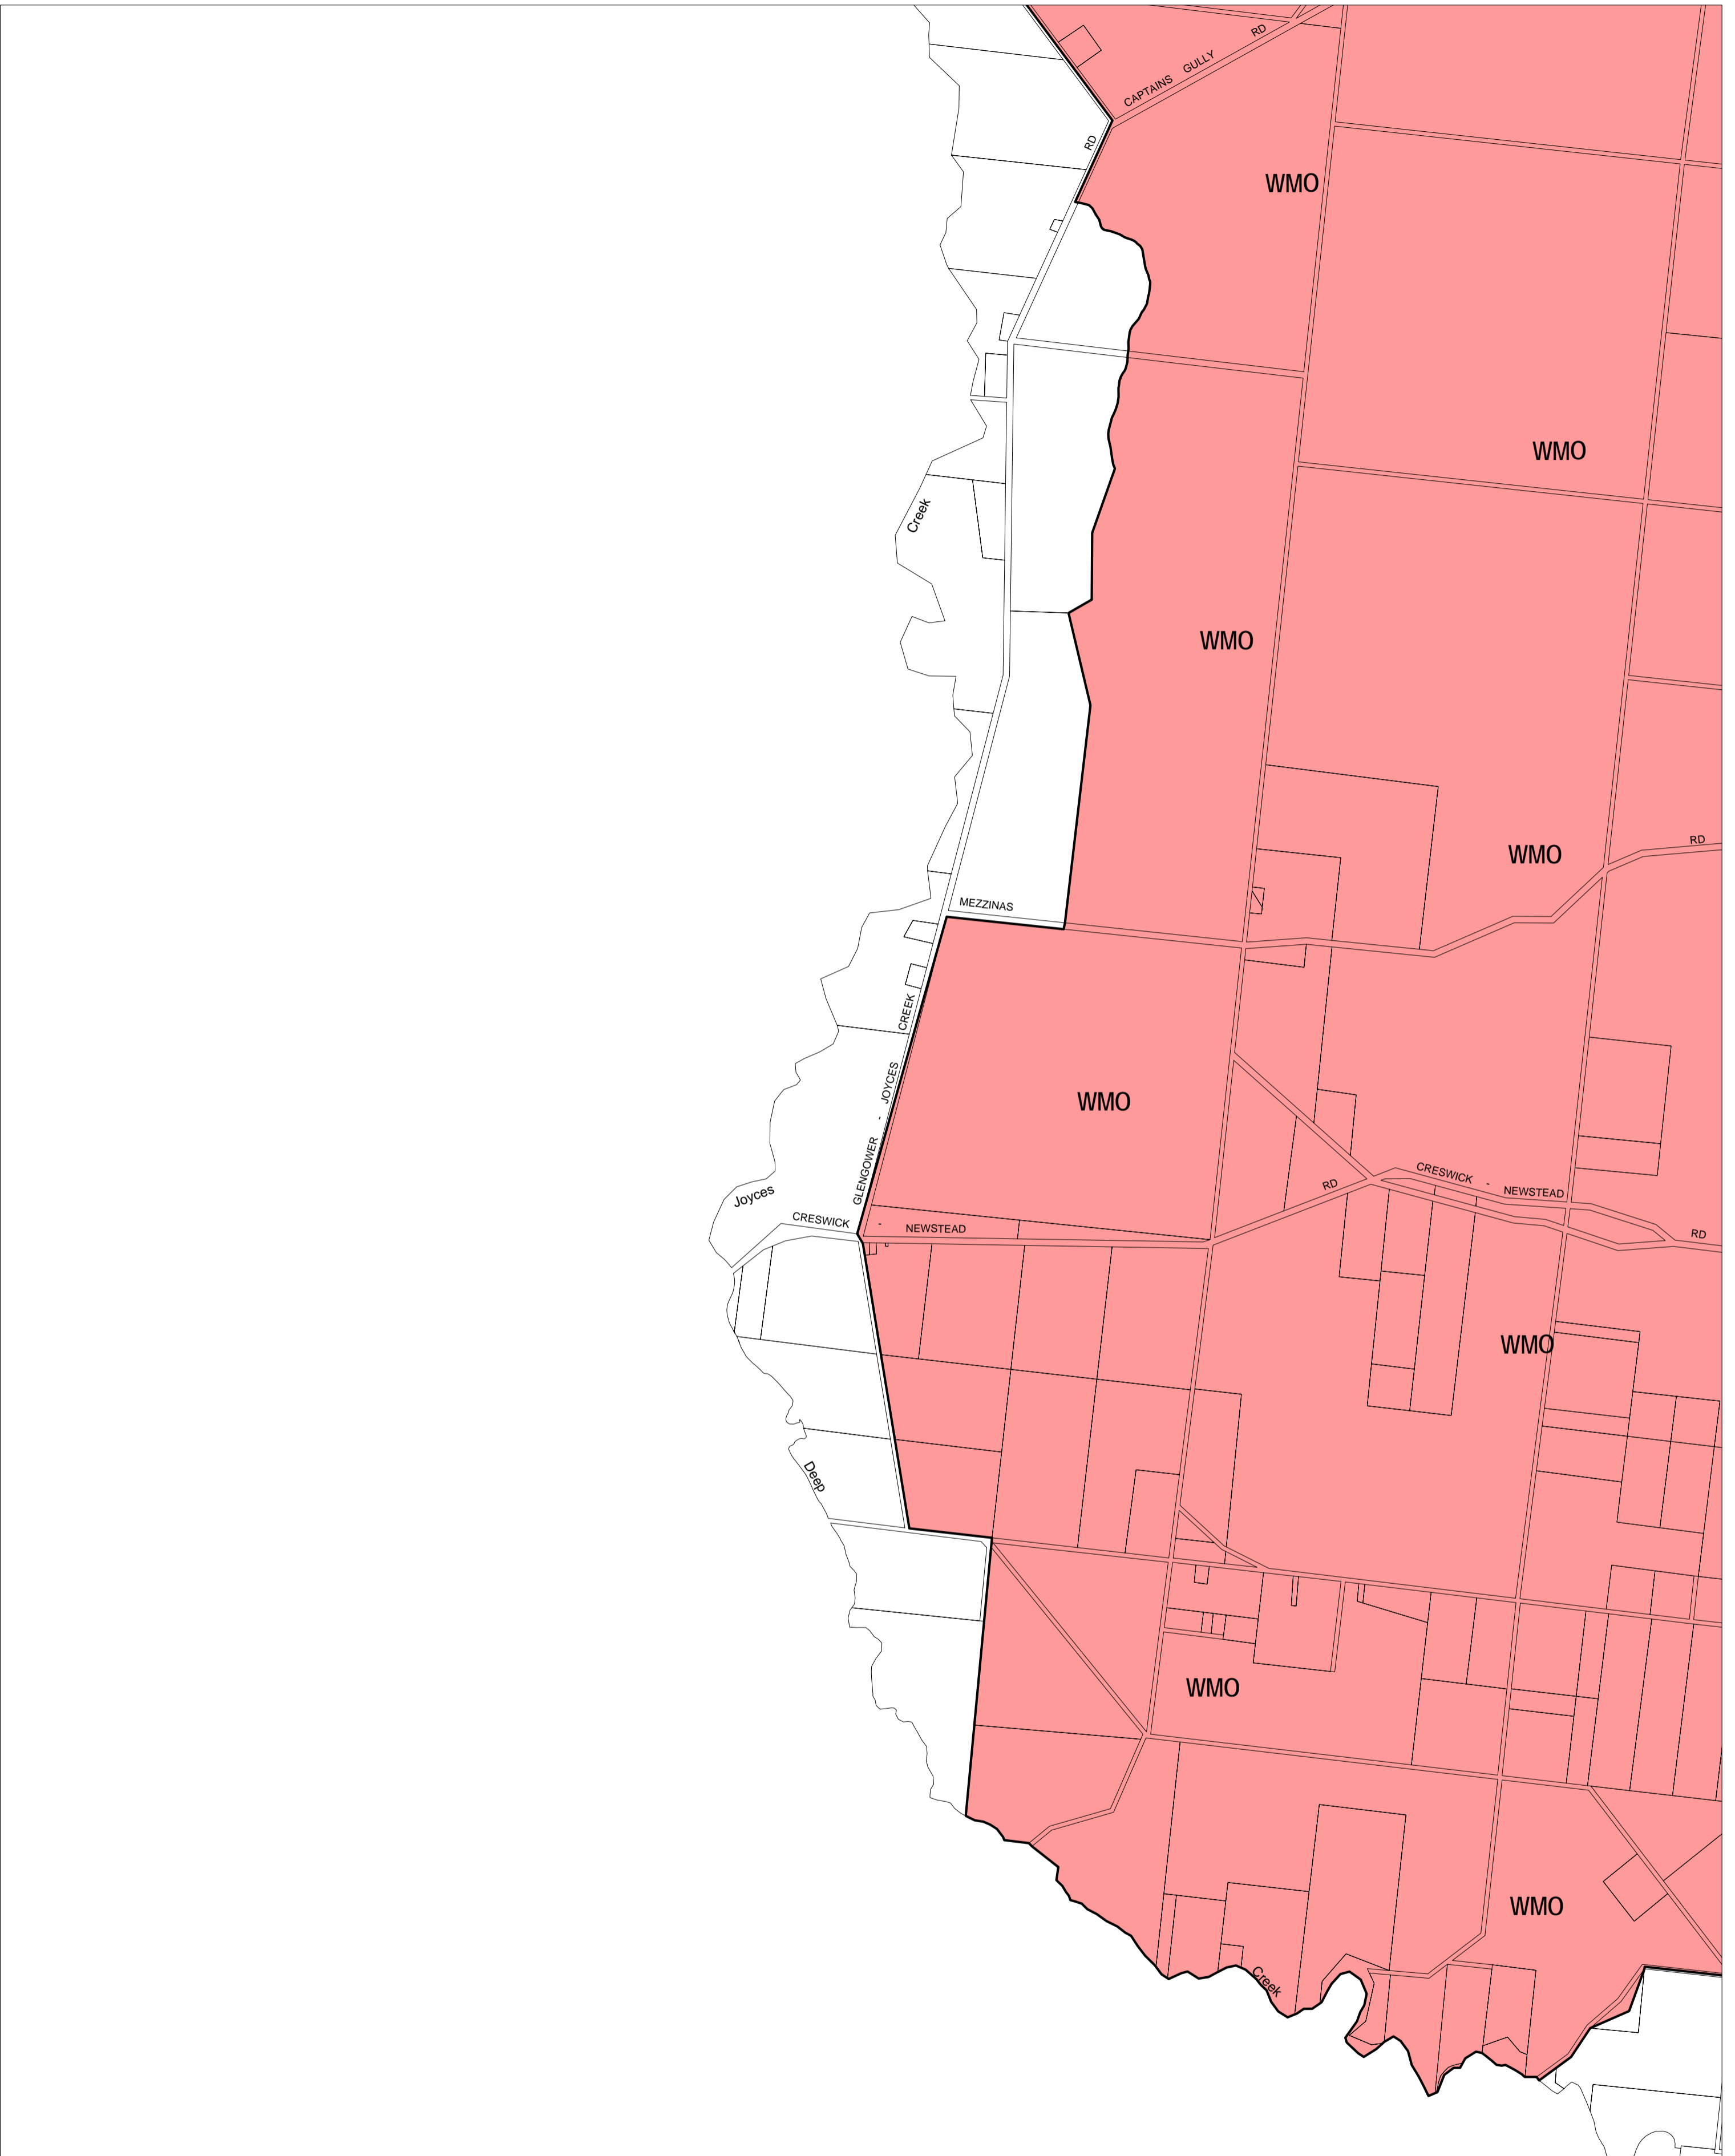

MOUNT ALEXANDER PLANNING SCHEME - LOCAL PROVISION

Overlays

WMO Wildfire Management Overlay

AUSTRALIAN MAP GRID ZONE 55

INDEX TO ADJOINING METRIC SERIES MAP

Printed: 2/12/2009

AMENDMENT C34