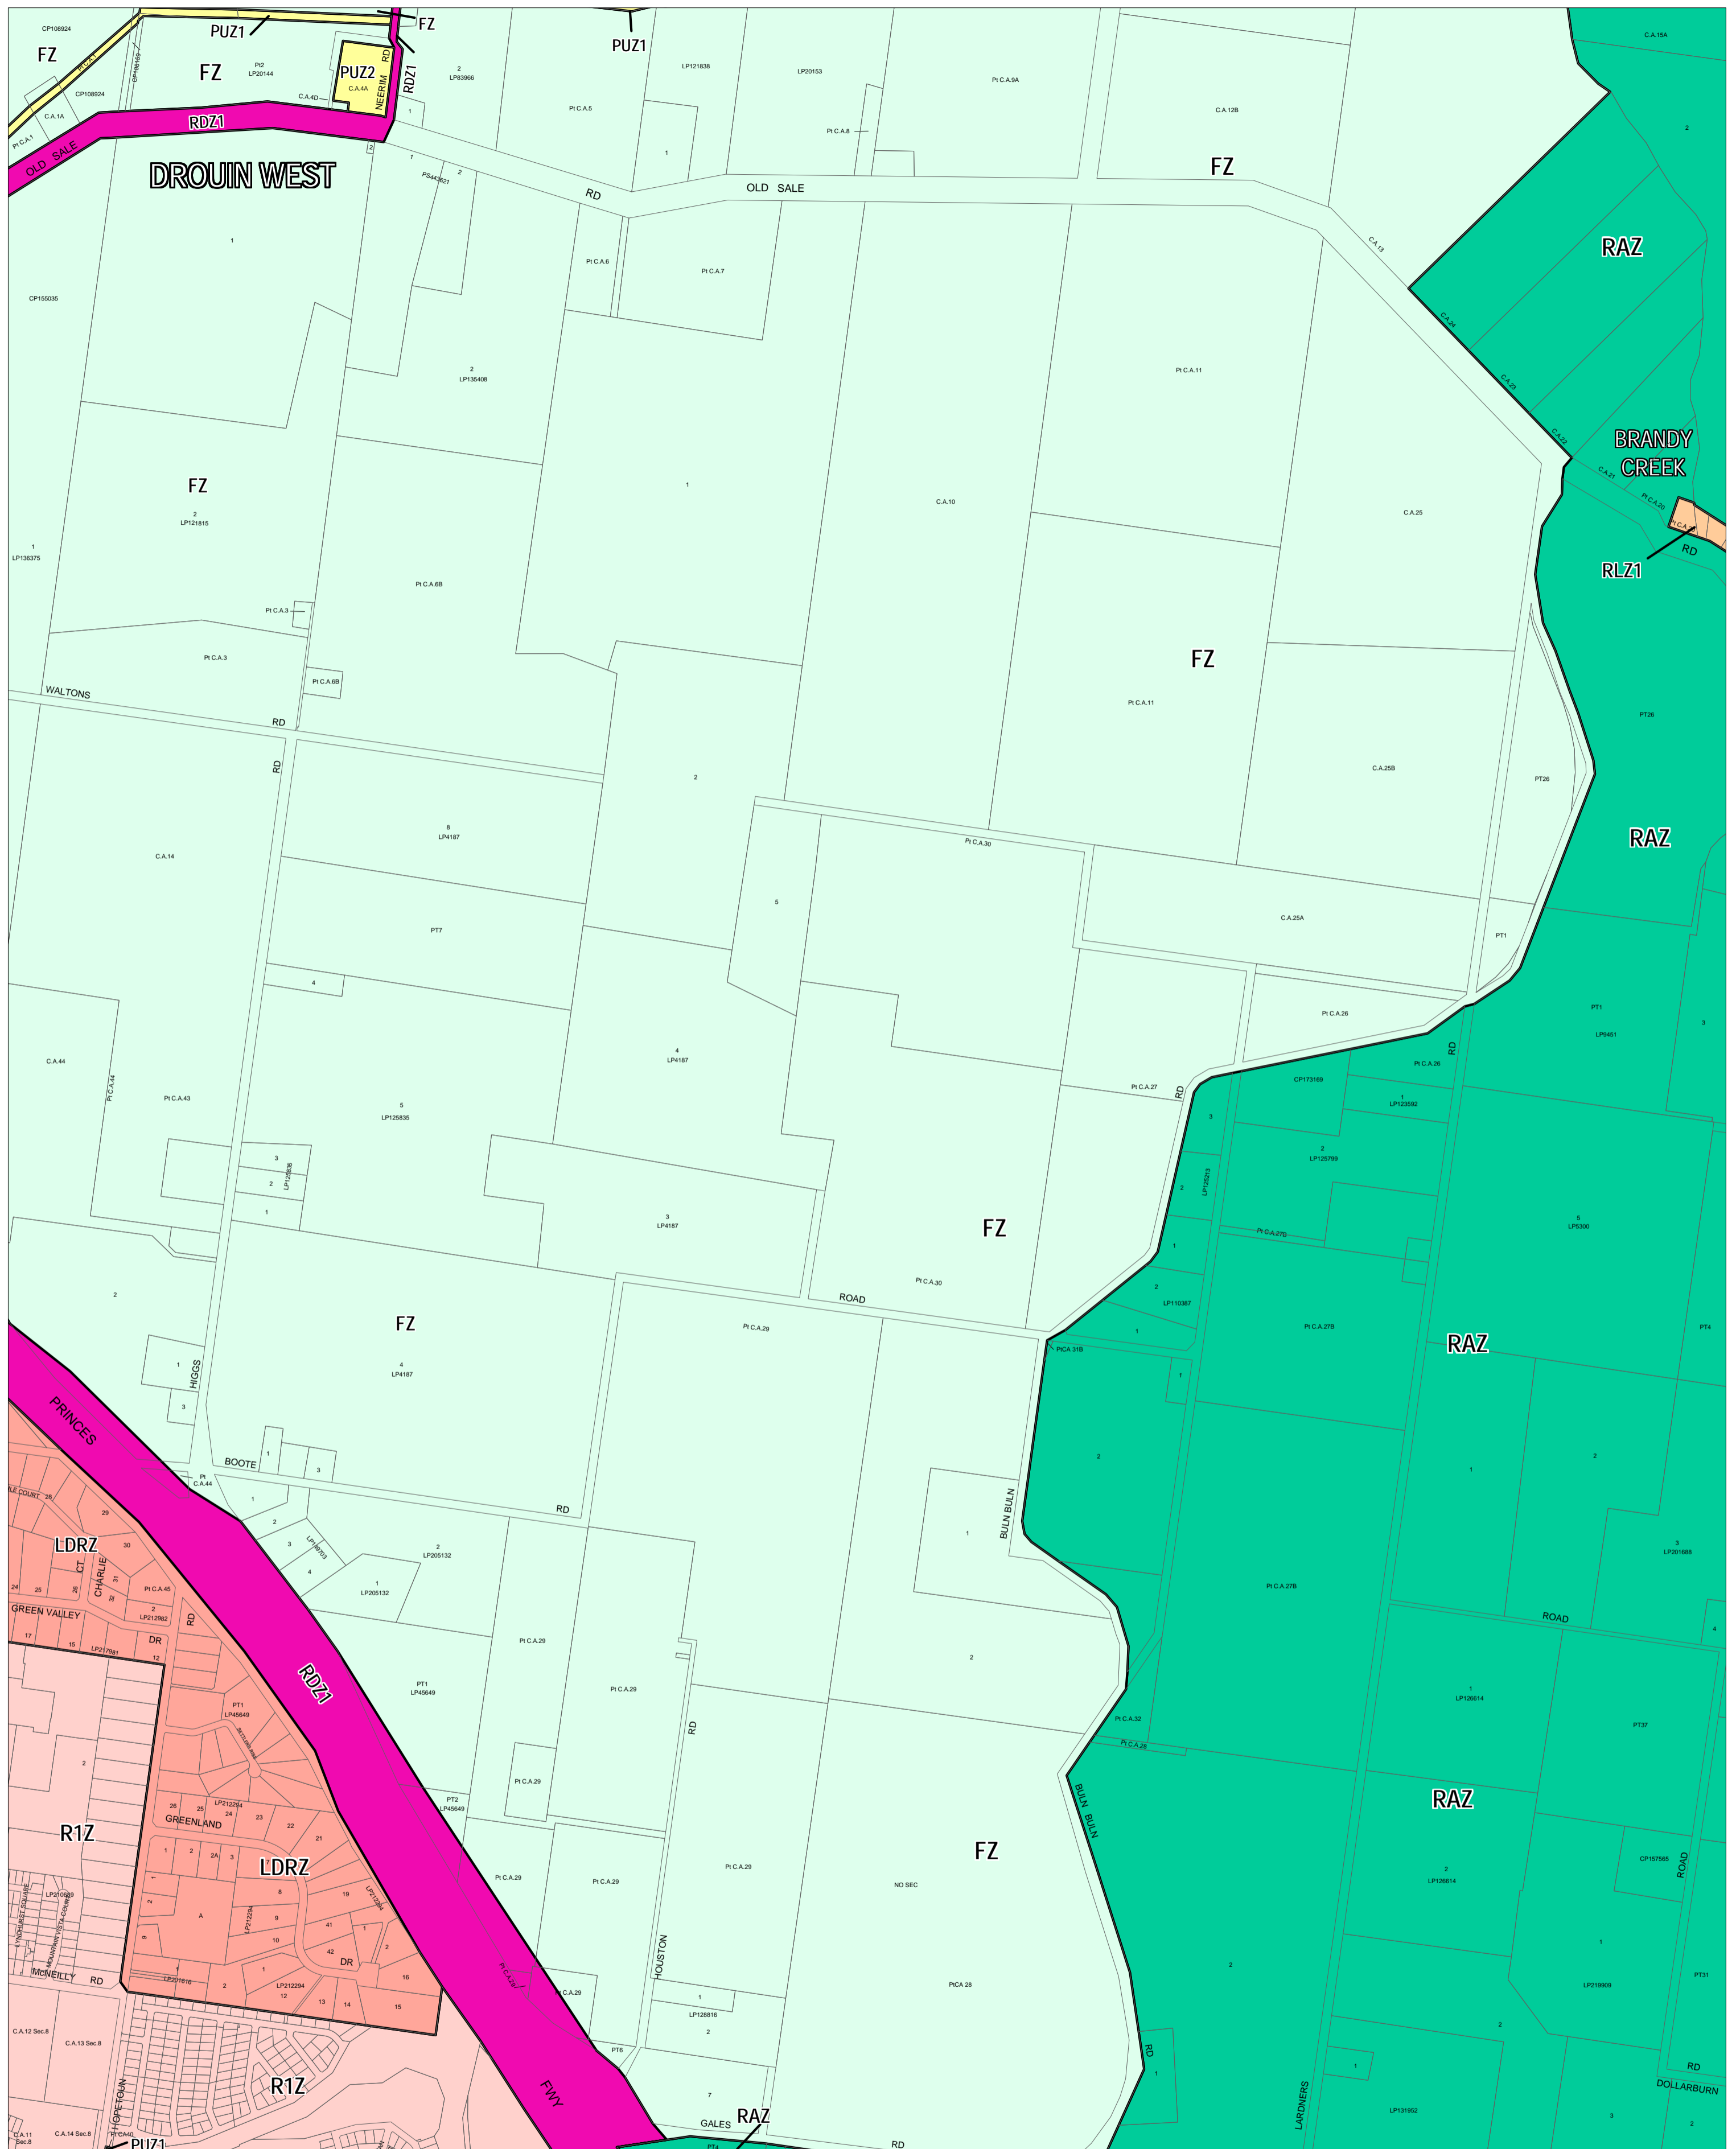

BAW BAW PLANNING SCHEME - LOCAL PROVISION

Public Land	R1Z1 Rural Living Zone - Schedule 1
PUZ2 Public Use Zone - Education	
PUZ1 Public Use Zone - Service And Utility	
RDZ1 Road Zone - Category 1	
Residential	
LDRZ Low Density Residential Zone	
R1Z Residential 1 Zone	
Rural	
FZ Farming Zone	
RAZ Rural Activity Zone