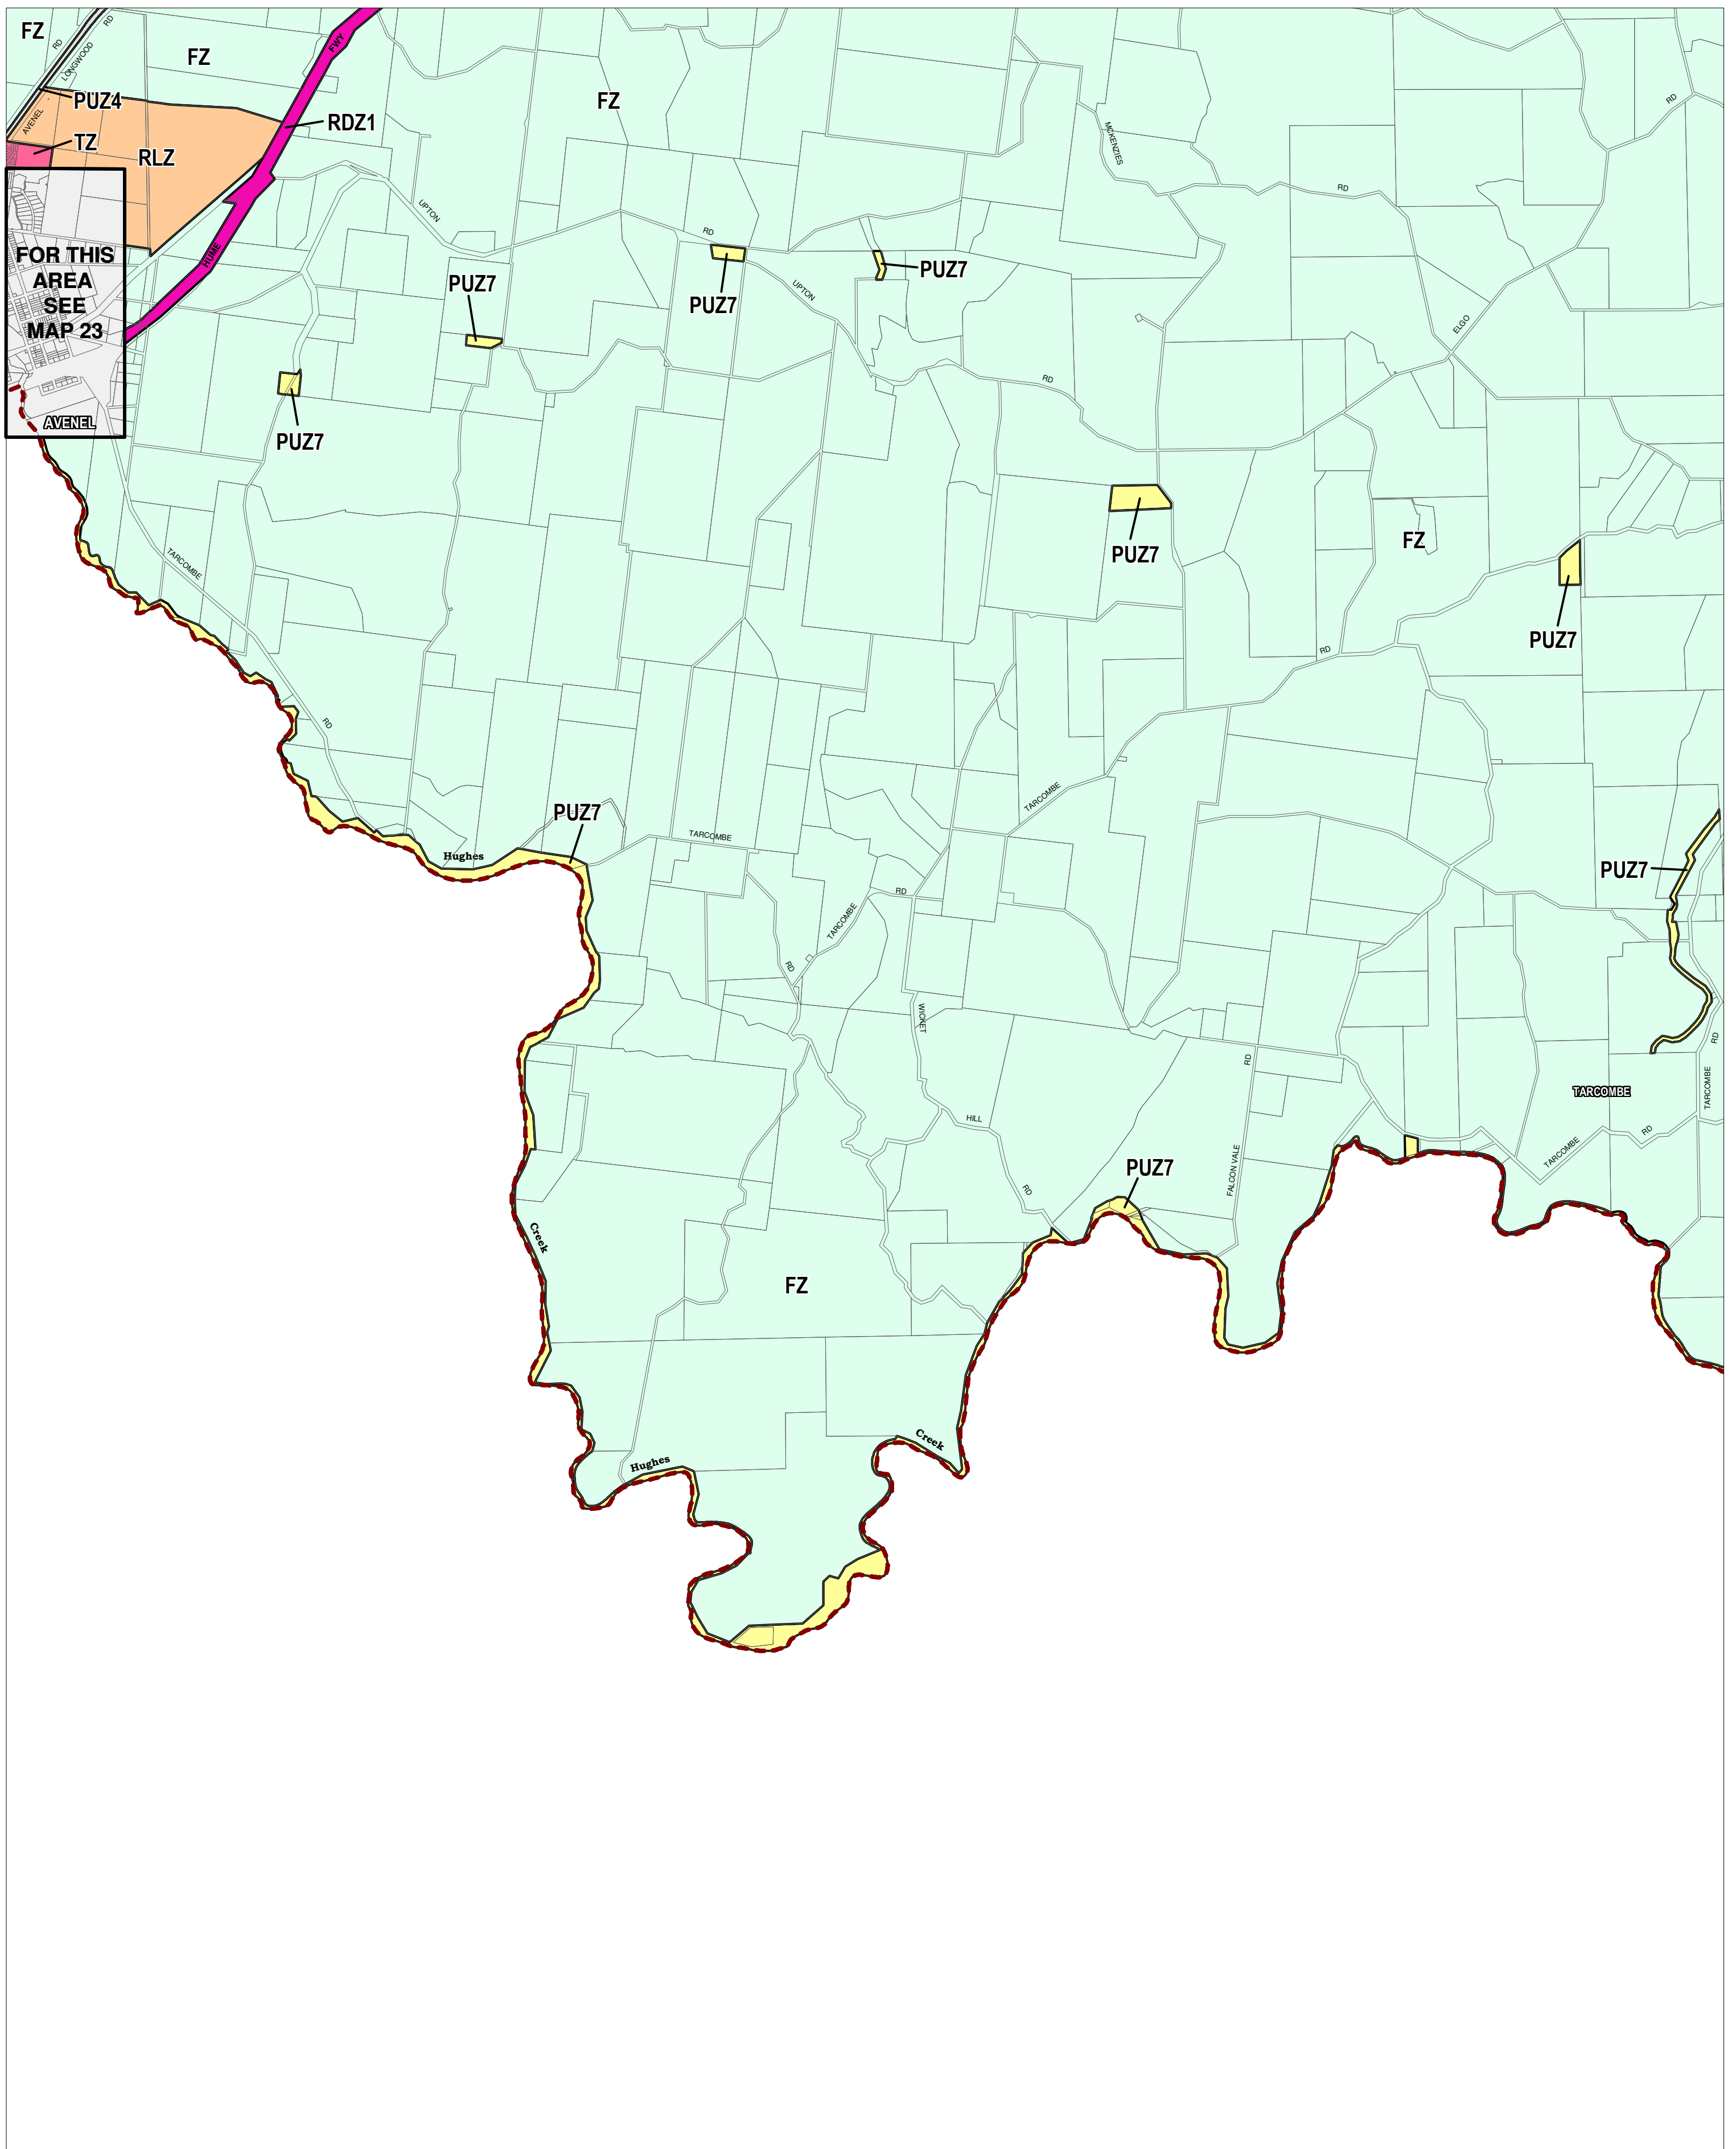

STRATHBOGIE PLANNING SCHEME - LOCAL PROVISION

Public Land	
	Public Use Zone - Other Public Use
	Public Use Zone - Transport
	Road Zone - Category 1
Residential	
	Township Zone
Rural	
	Farming Zone
	Rural Living Zone

AUSTRALIAN MAP GRID ZONE 55

Printed: 17/5/2013

AMENDMENT C28 PT2