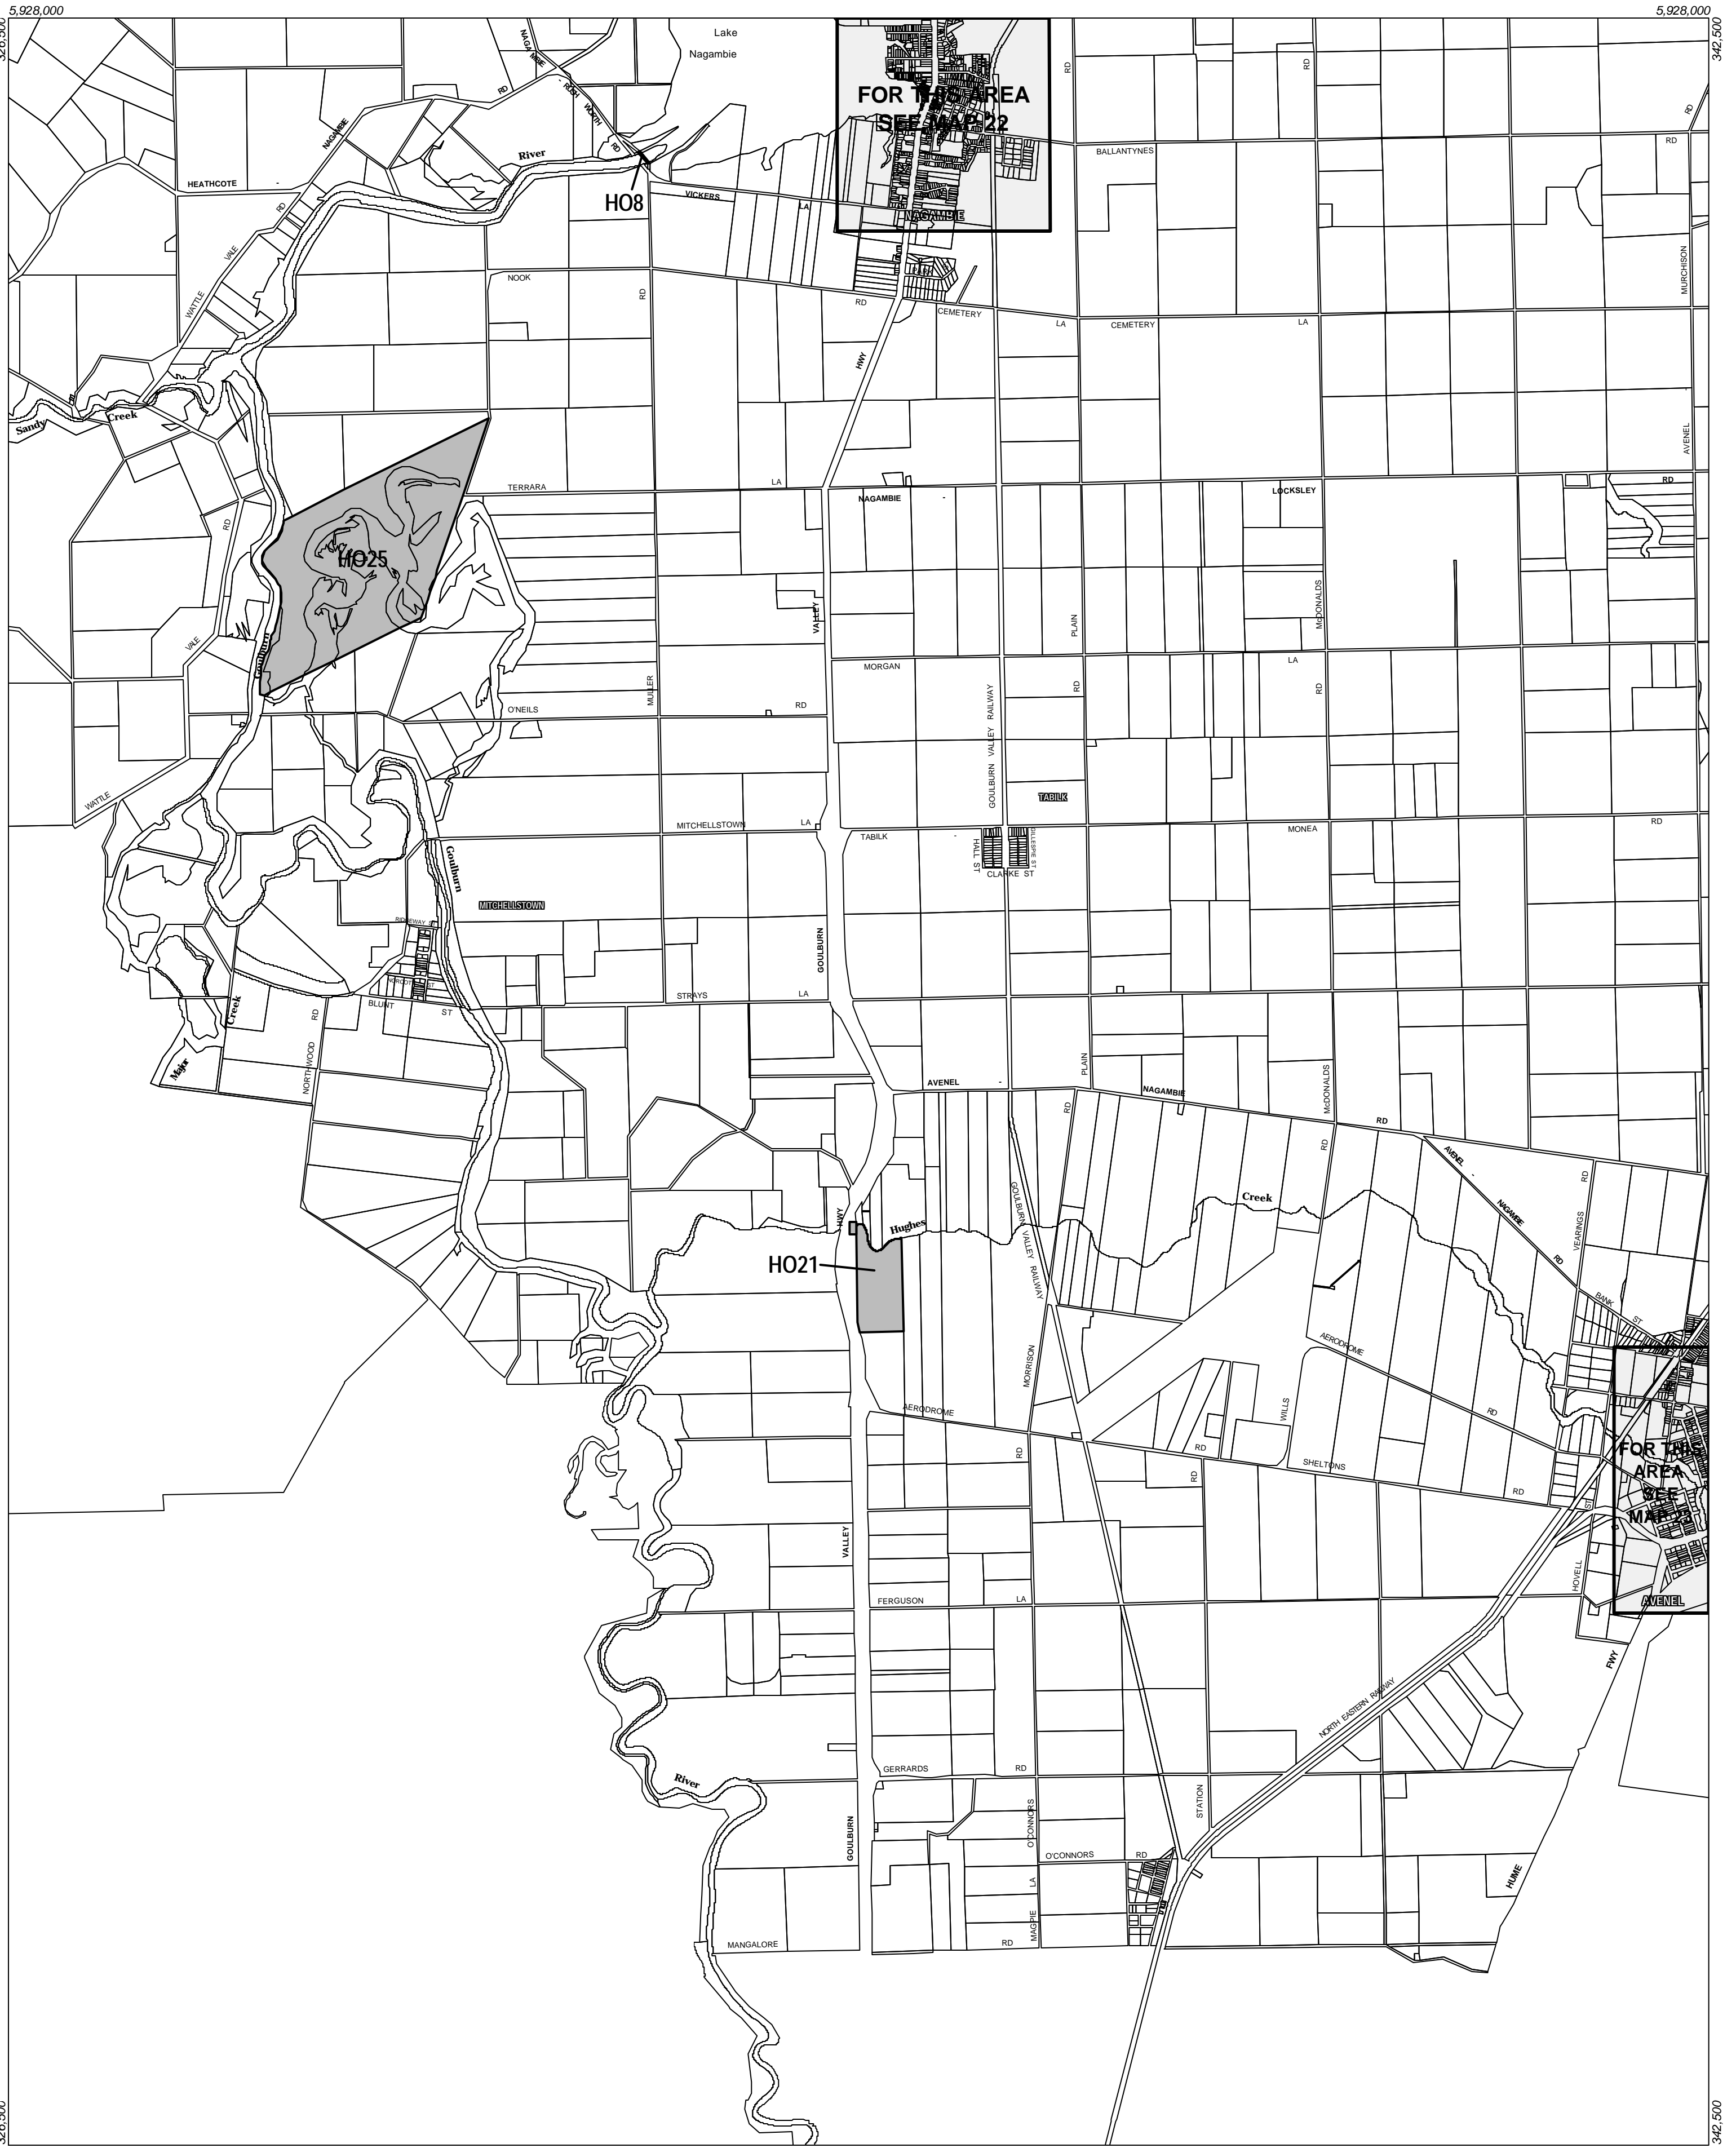

STRATHBOGIE PLANNING SCHEME - LOCAL PROVISION

5,908,000 This publication is copyright. No part may be reproduced by any process except in accordance with the provisions of the Copyright Act 1969 State of Victoria.

5,908,000

Overlays

- HO Heritage Overlay

AUSTRALIAN MAP GRID ZONE 55

Amendment C15
Printed: 19/6/2003