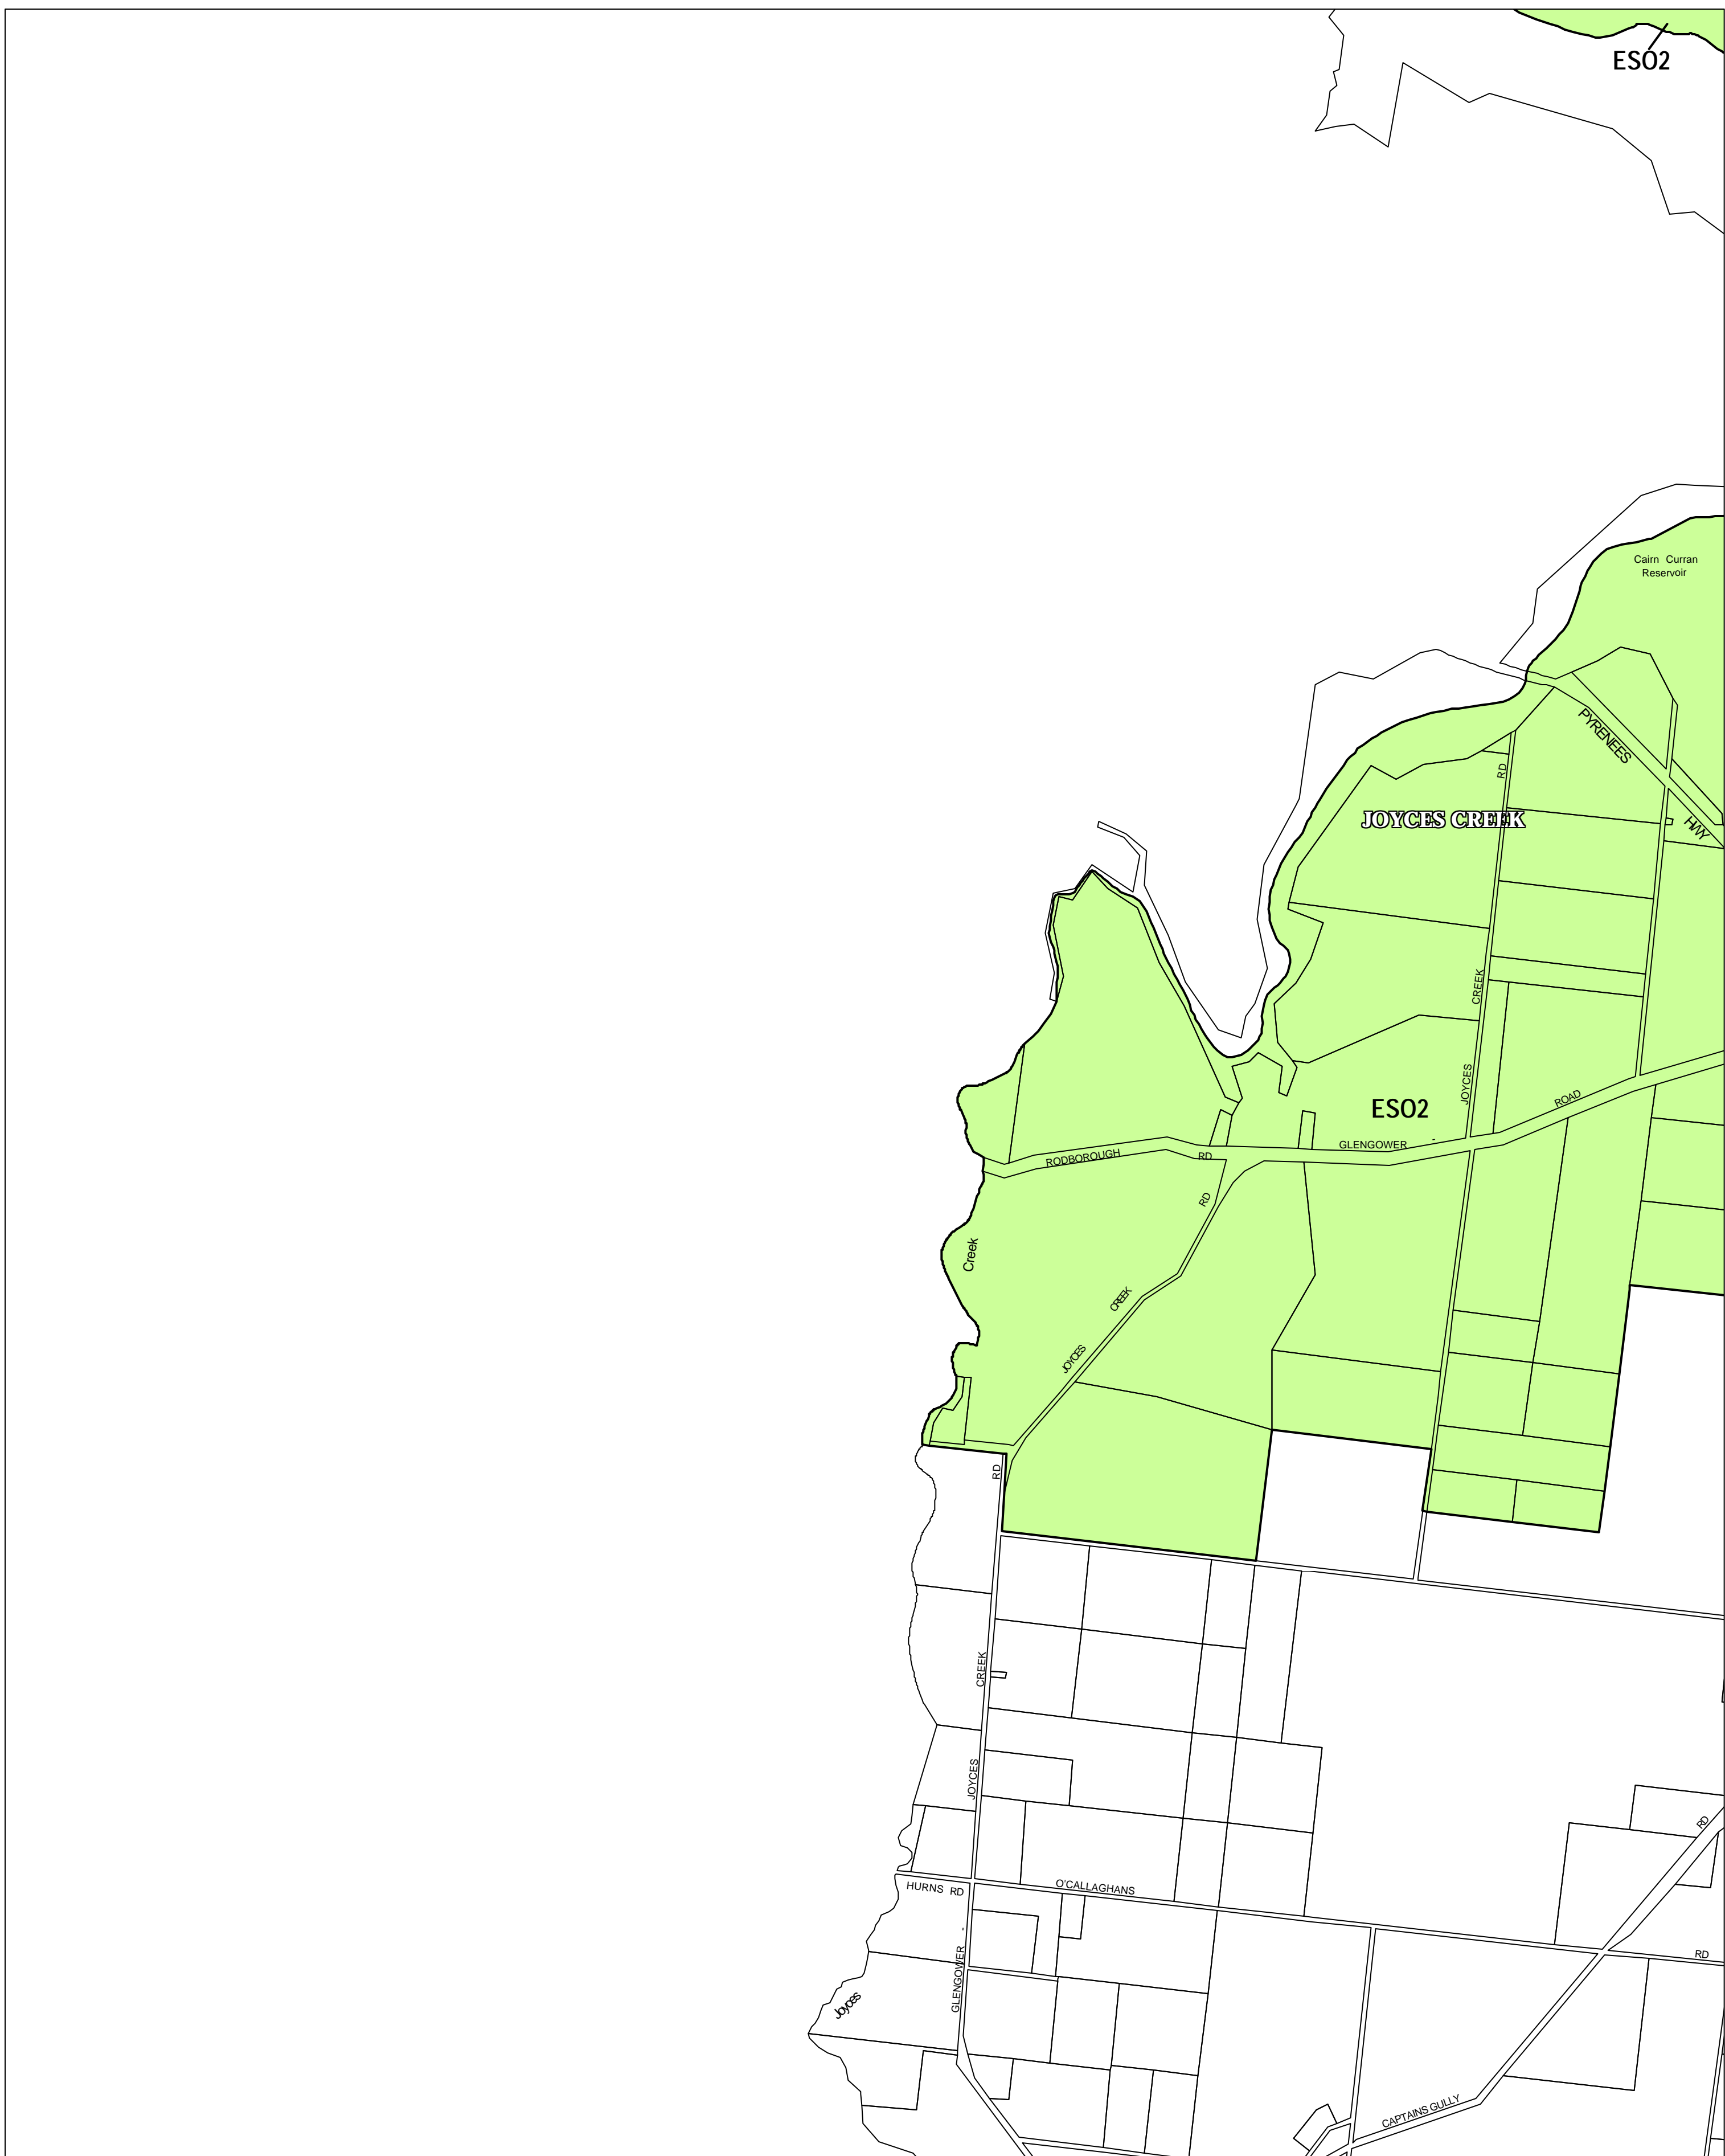

MOUNT ALEXANDER PLANNING SCHEME - LOCAL PROVISION

Overlays
ESO2 Environmental Significance Overlay - Schedule 2

AUSTRALIAN MAP GRID ZONE 55

Printed: 3/10/2007