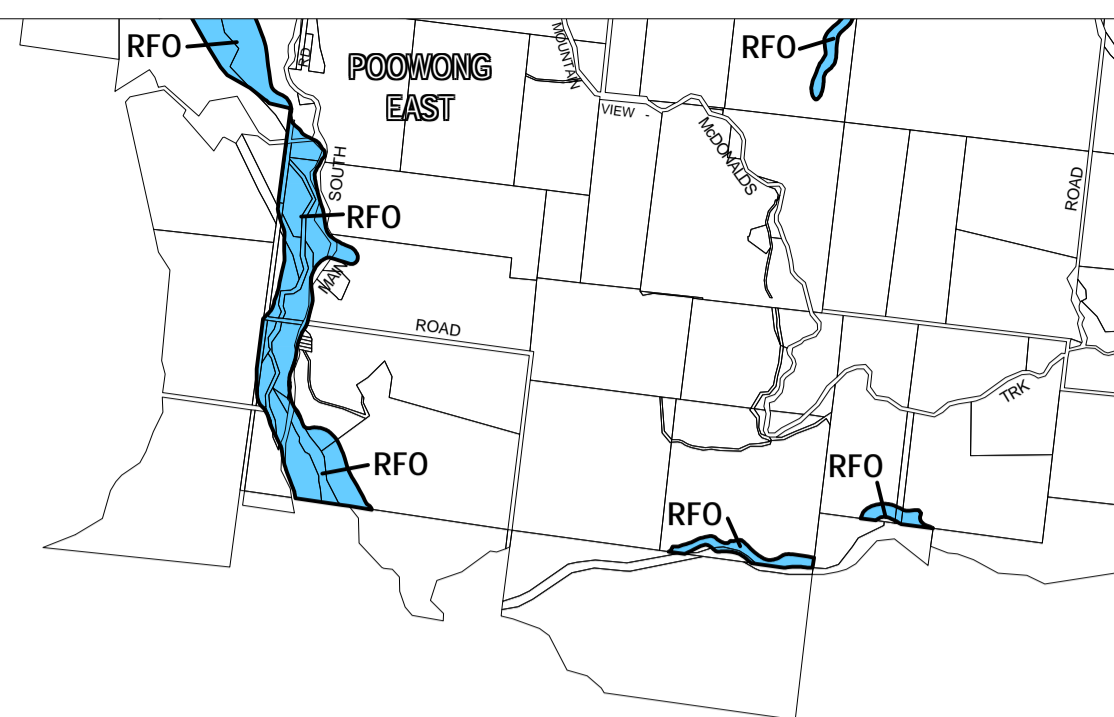

BAW BAW PLANNING SCHEME - LOCAL PROVISION

Overlays

RFO Rural Floodway Overlay

AUSTRALIAN MAP GRID ZONE 55

INDEX TO ADJOINING METRIC SERIES MAP

Printed: 2017/2007

AMENDMENT C17

RURAL FLOODWAY OVERLAY

MAP No 47RFO