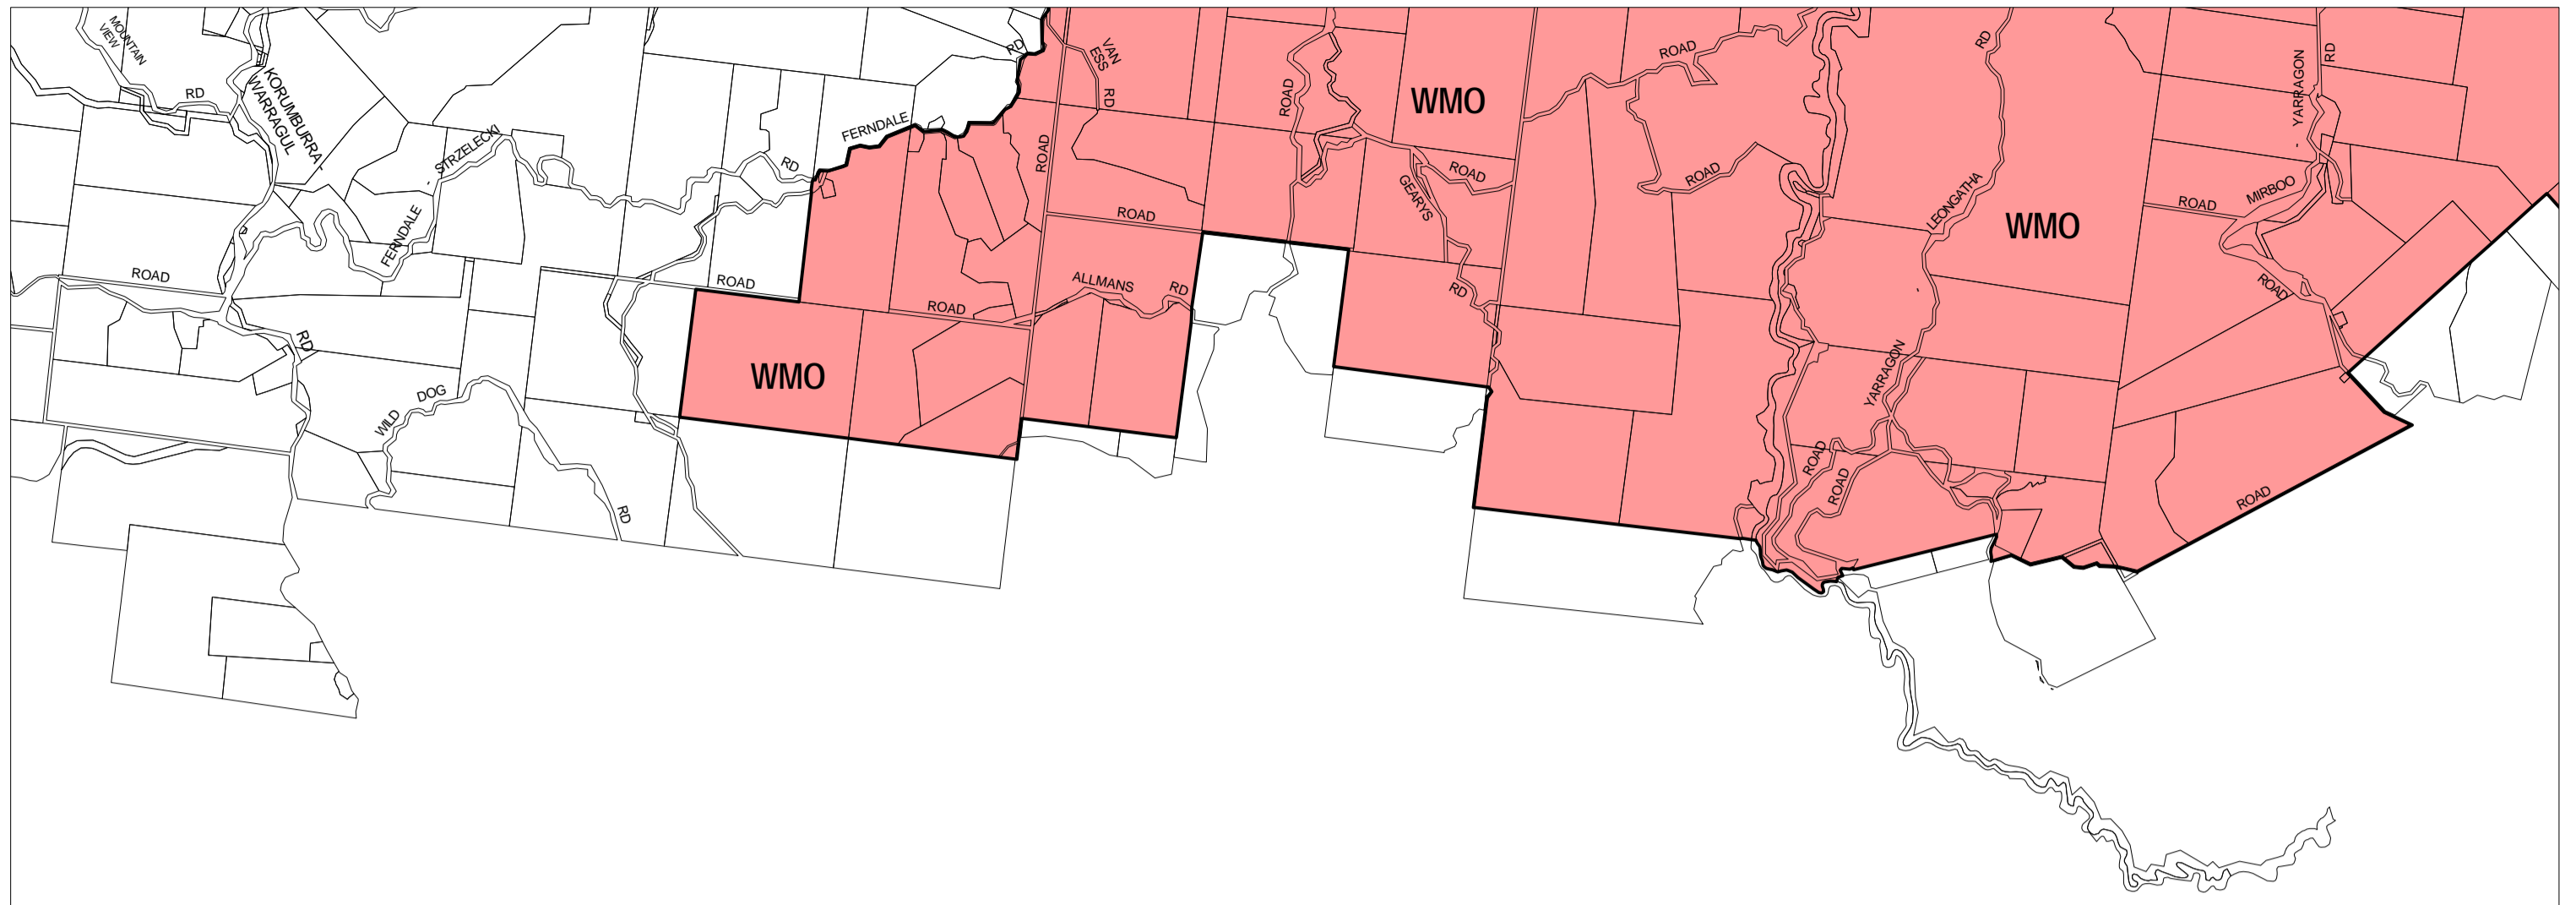

BAW BAW PLANNING SCHEME - LOCAL PROVISION

Overlays

WMO Wildfire Management Overlay

AUSTRALIAN MAP GRID ZONE 55

INDEX TO ADJOINING METRIC SERIES MAP

Printed: 20/7/2007

AMENDMENT C33

WILDFIRE MANAGEMENT OVERLAY

MAP No 48WMO