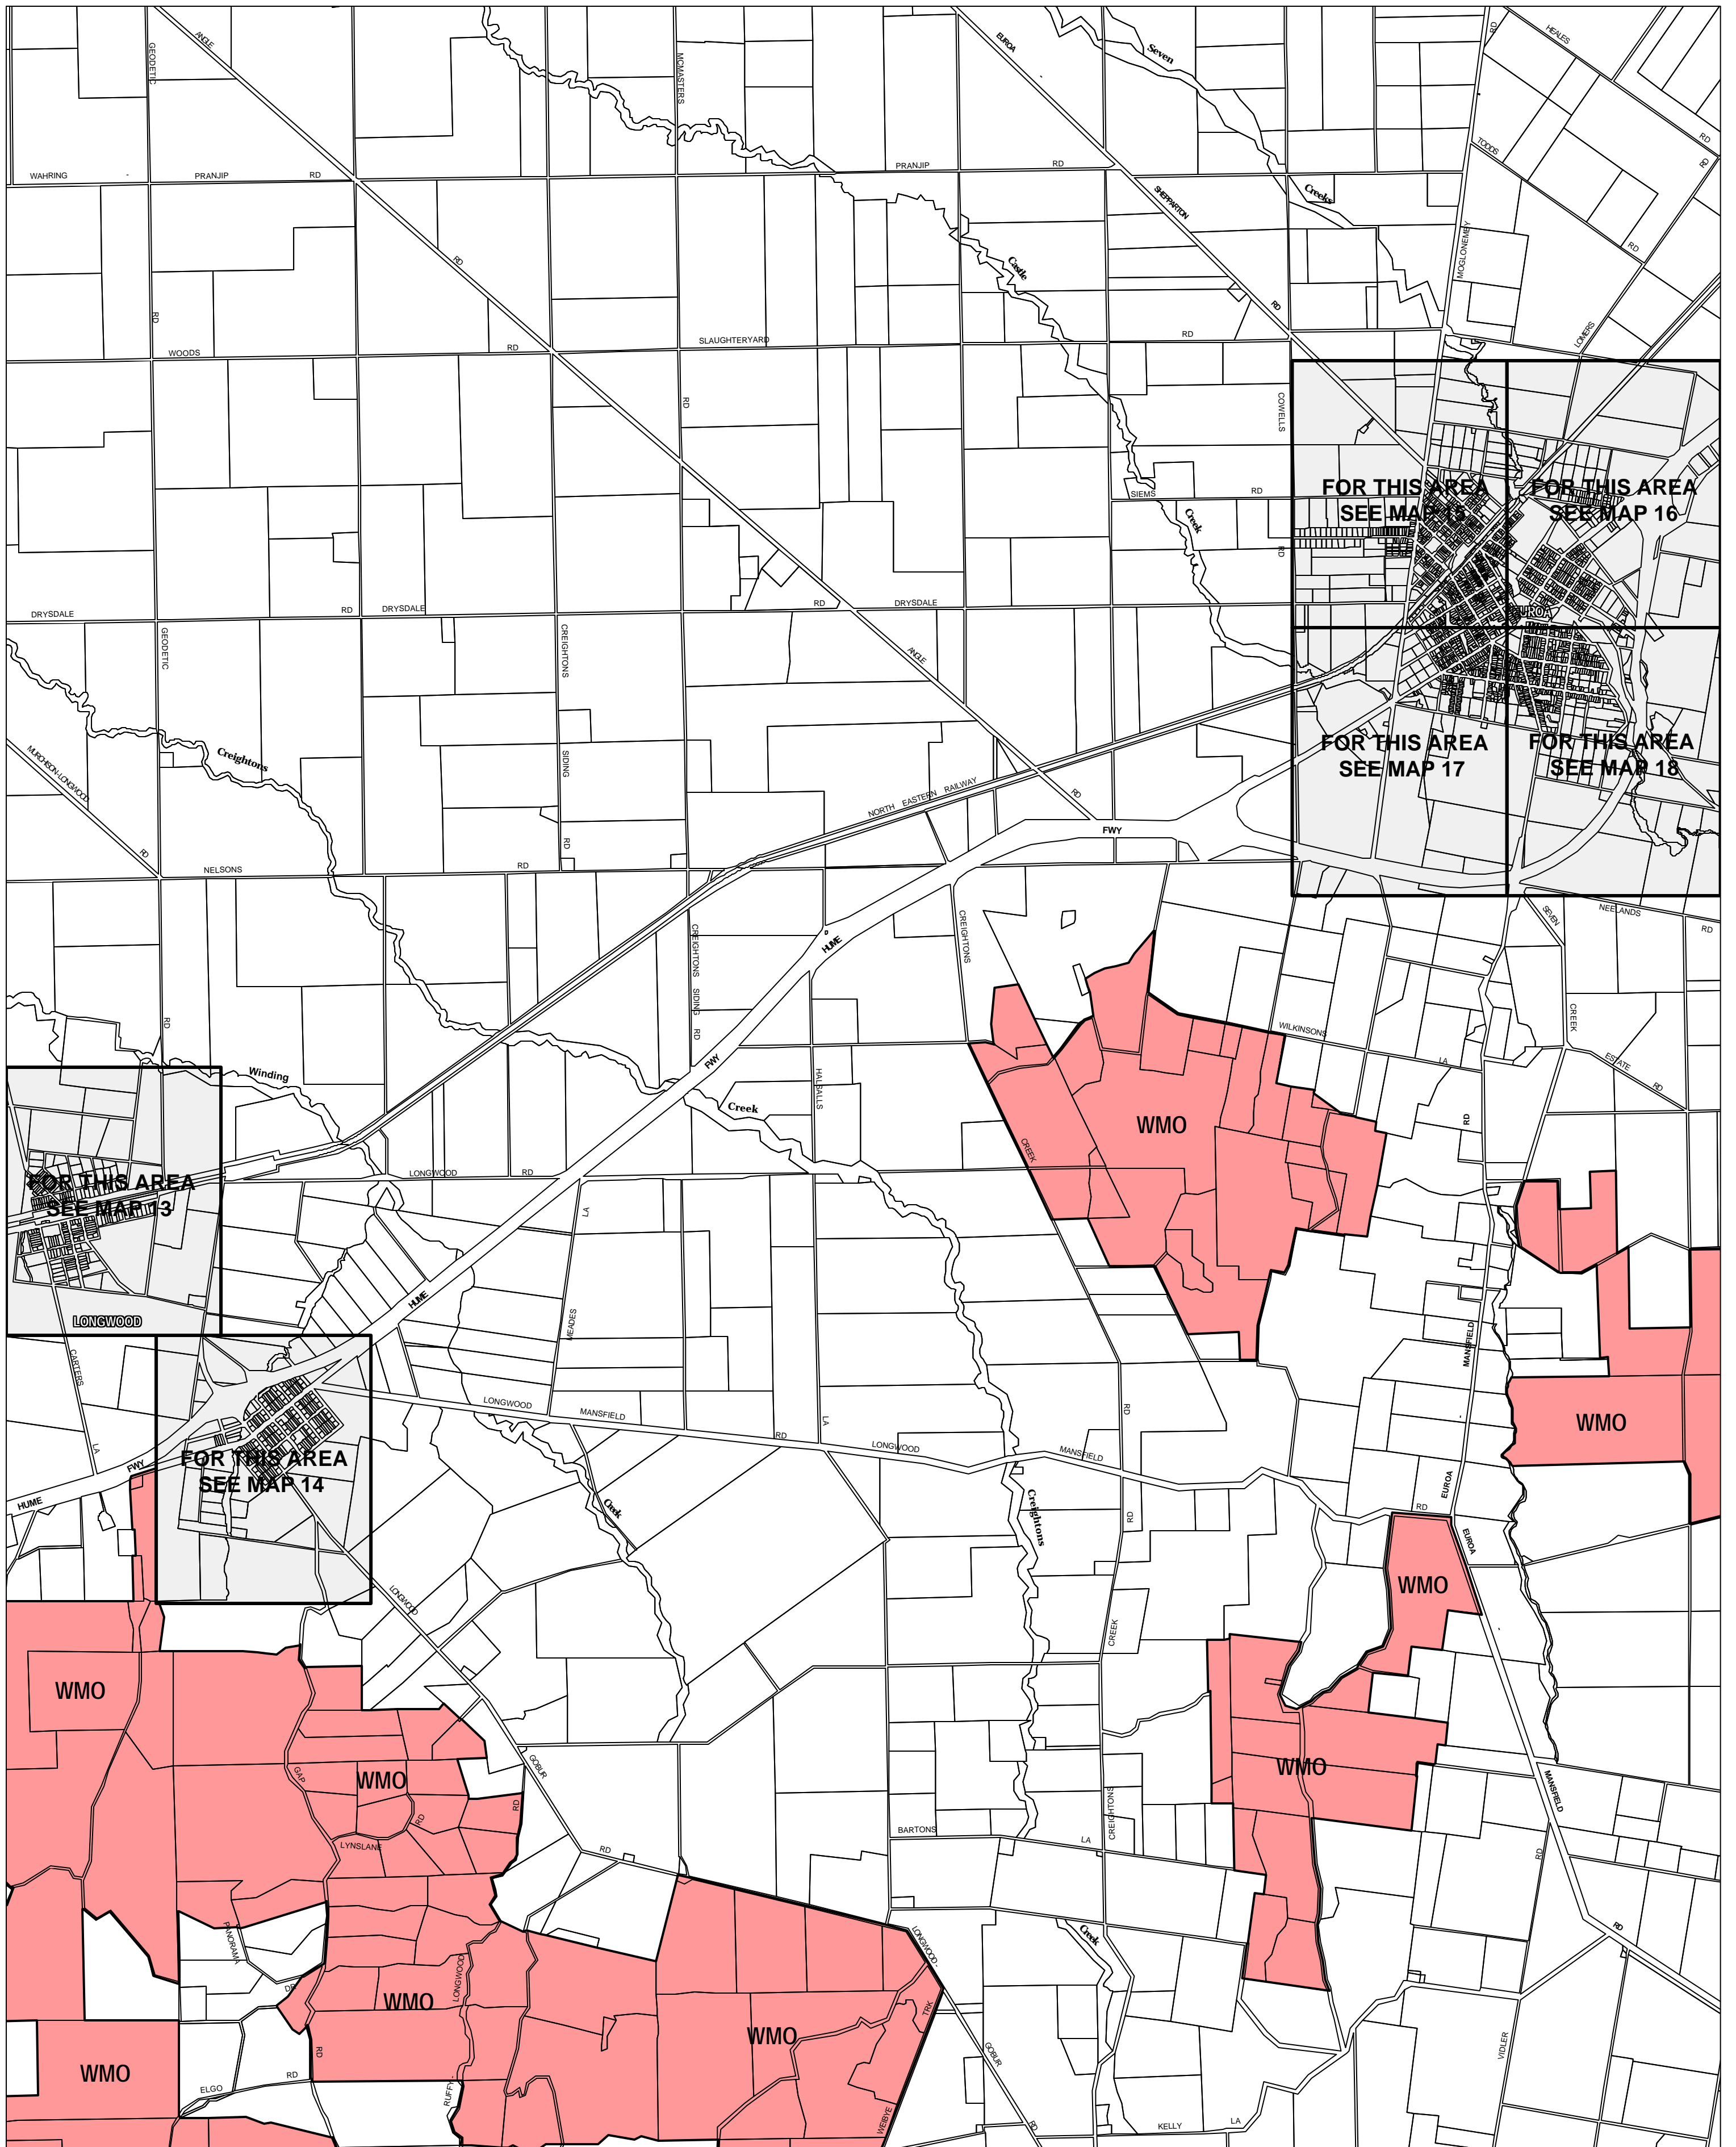

STRATHBOGIE PLANNING SCHEME - LOCAL PROVISION

Overlays

WMO Wildfire Management Overlay

Printed: 12/6/2007

AMENDMENT C17