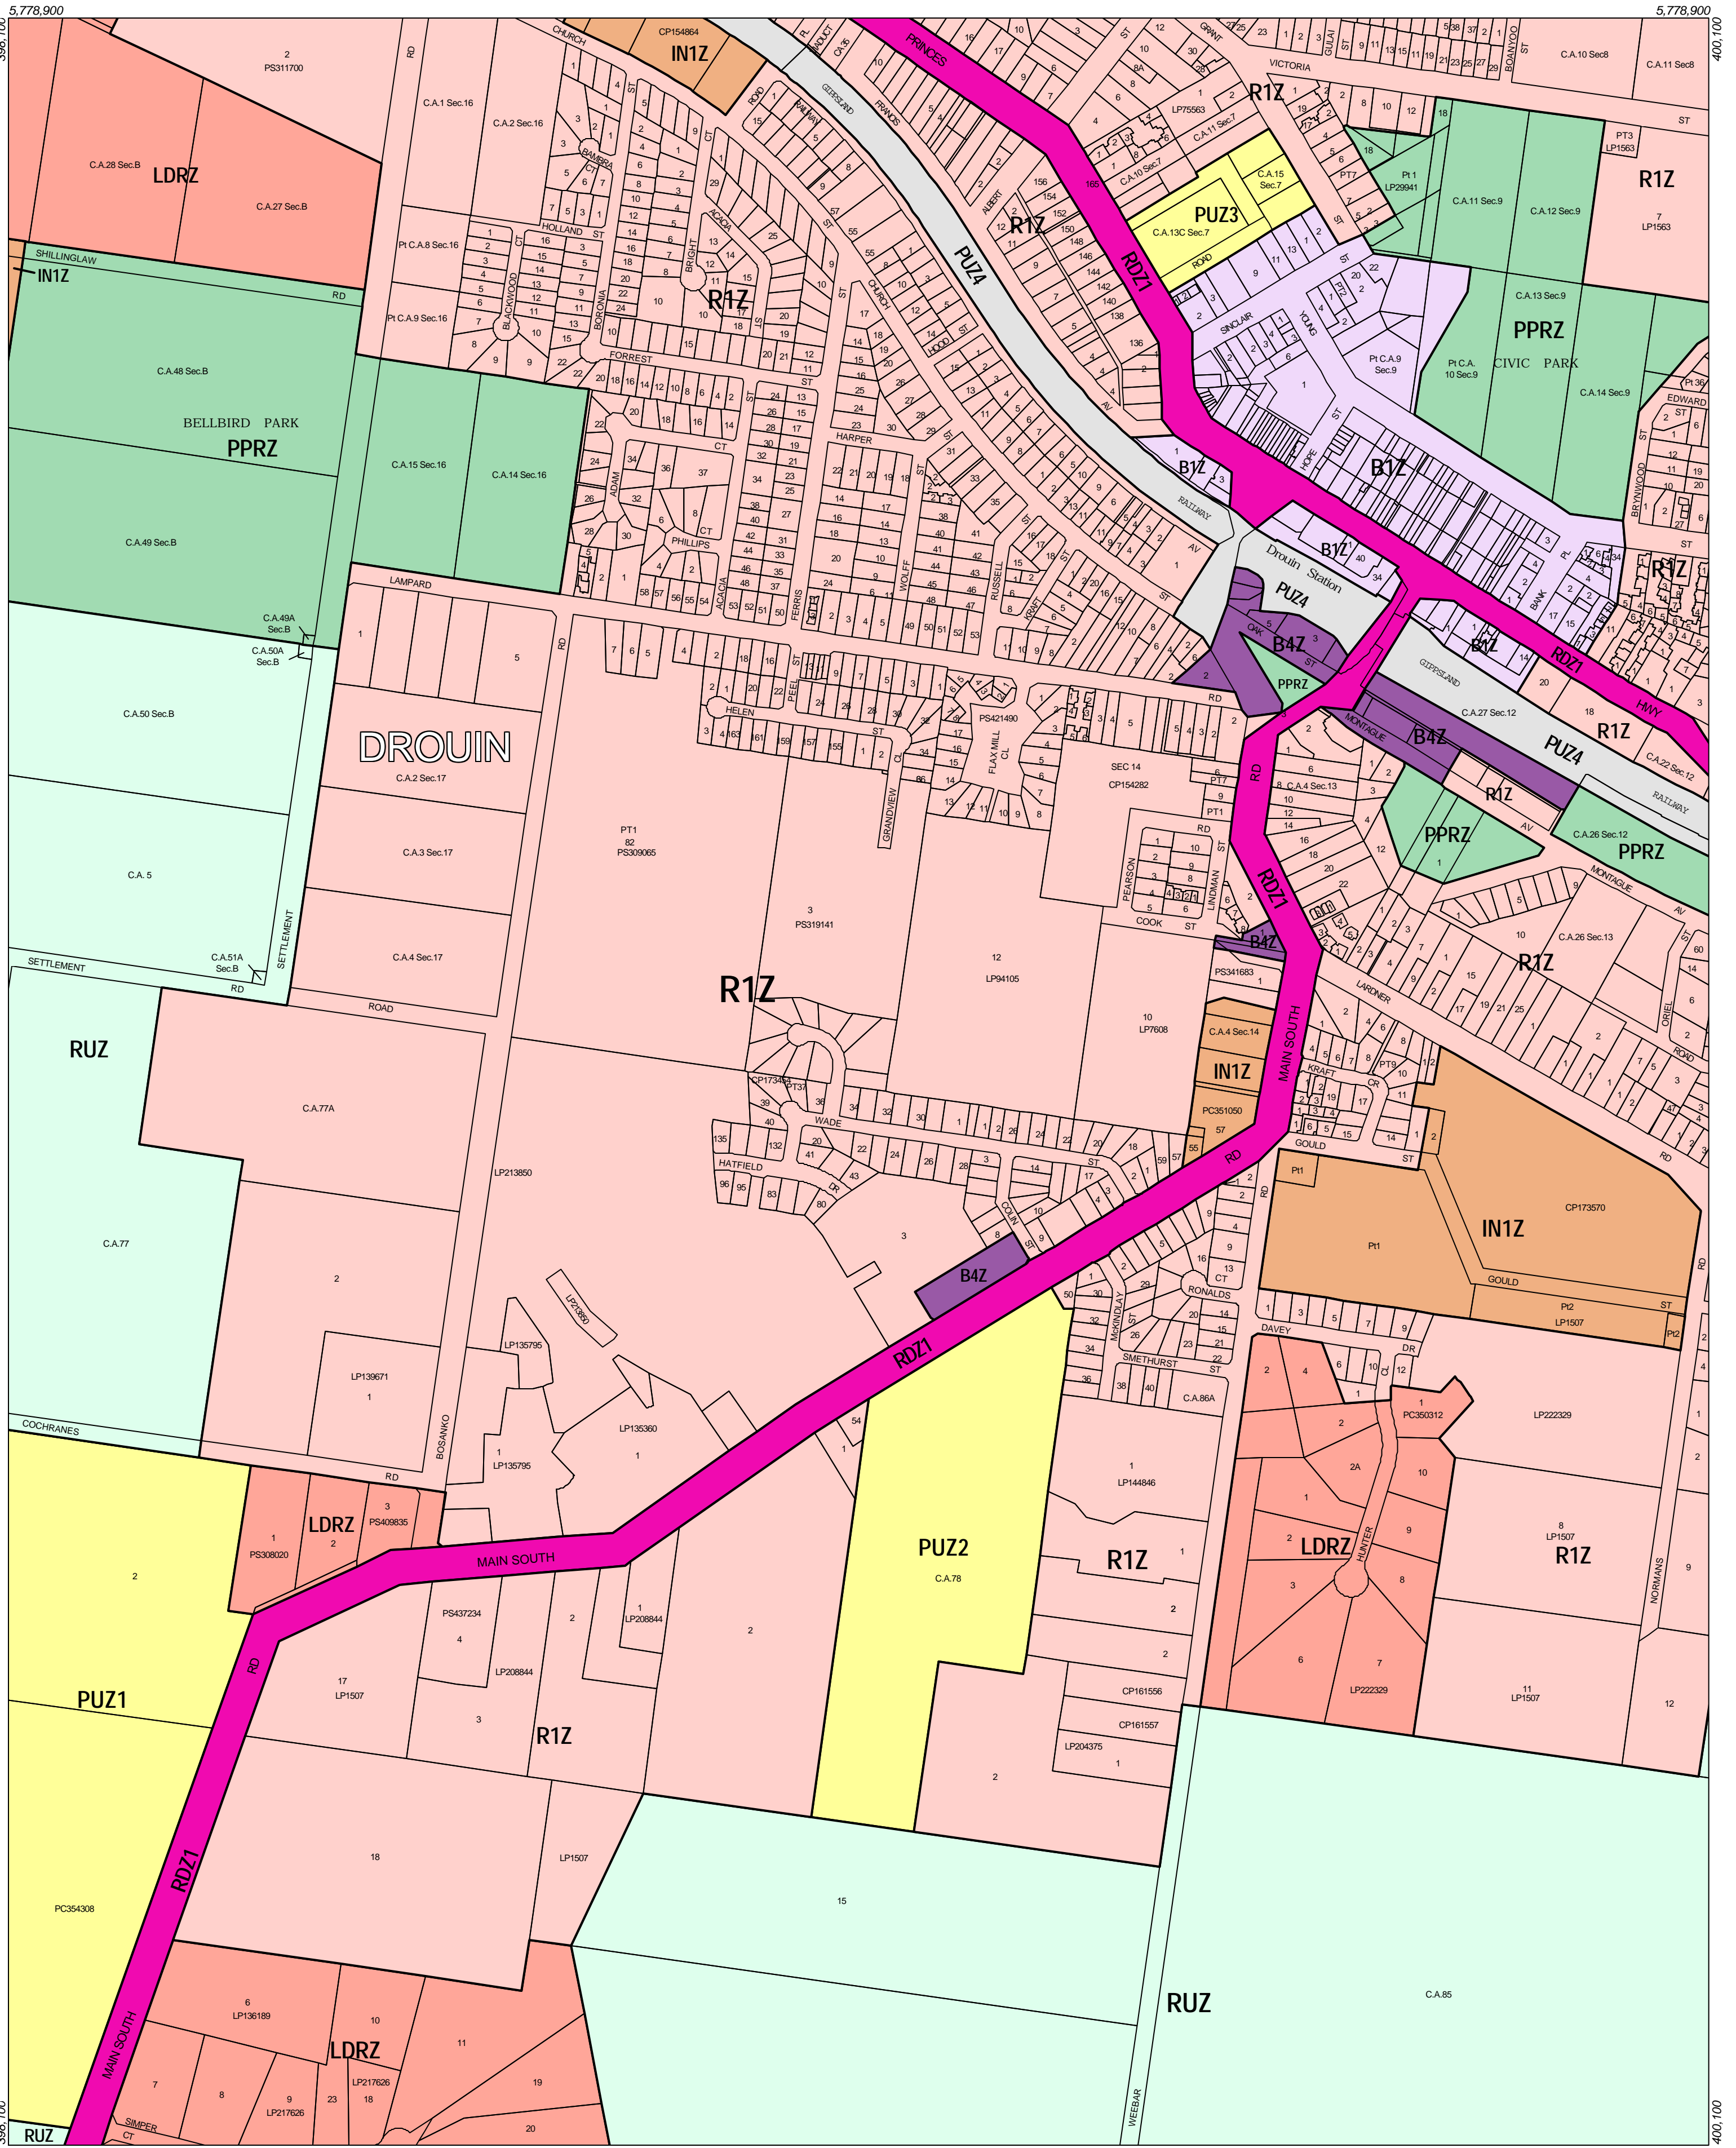

BAW BAW PLANNING SCHEME - LOCAL PROVISION

This publication is copyright. No part may be reproduced by any process except in accordance with the provisions of the Copyright Act 1968, State of Victoria.

Business	Public Land	Rural	Public Use Zone
B1Z Business 1 Zone	PPRZ Public Park And Recreation Zone	R1Z Residential 1 Zone	PUZ4 Public Use Zone Transport
B2Z Business 2 Zone	PUZ2 Public Use Zone Education	LDRZ Low Density Residential Zone	RDZ1 Road Zone Category 1
B4Z Business 4 Zone	PUZ3 Public Use Zone Health And Community	R2Z Residential 2 Zone	
IN1Z Industrial 1 Zone	PUZ1 Public Use Zone Service And Utility	RUZ Rural Zone	

100 200 300 400 500 m

AUSTRALIAN MAP GRID ZONE 55

Amendment C17
Printed: 2016/2003

INDEX TO ADJOINING METRIC SERIES MAP