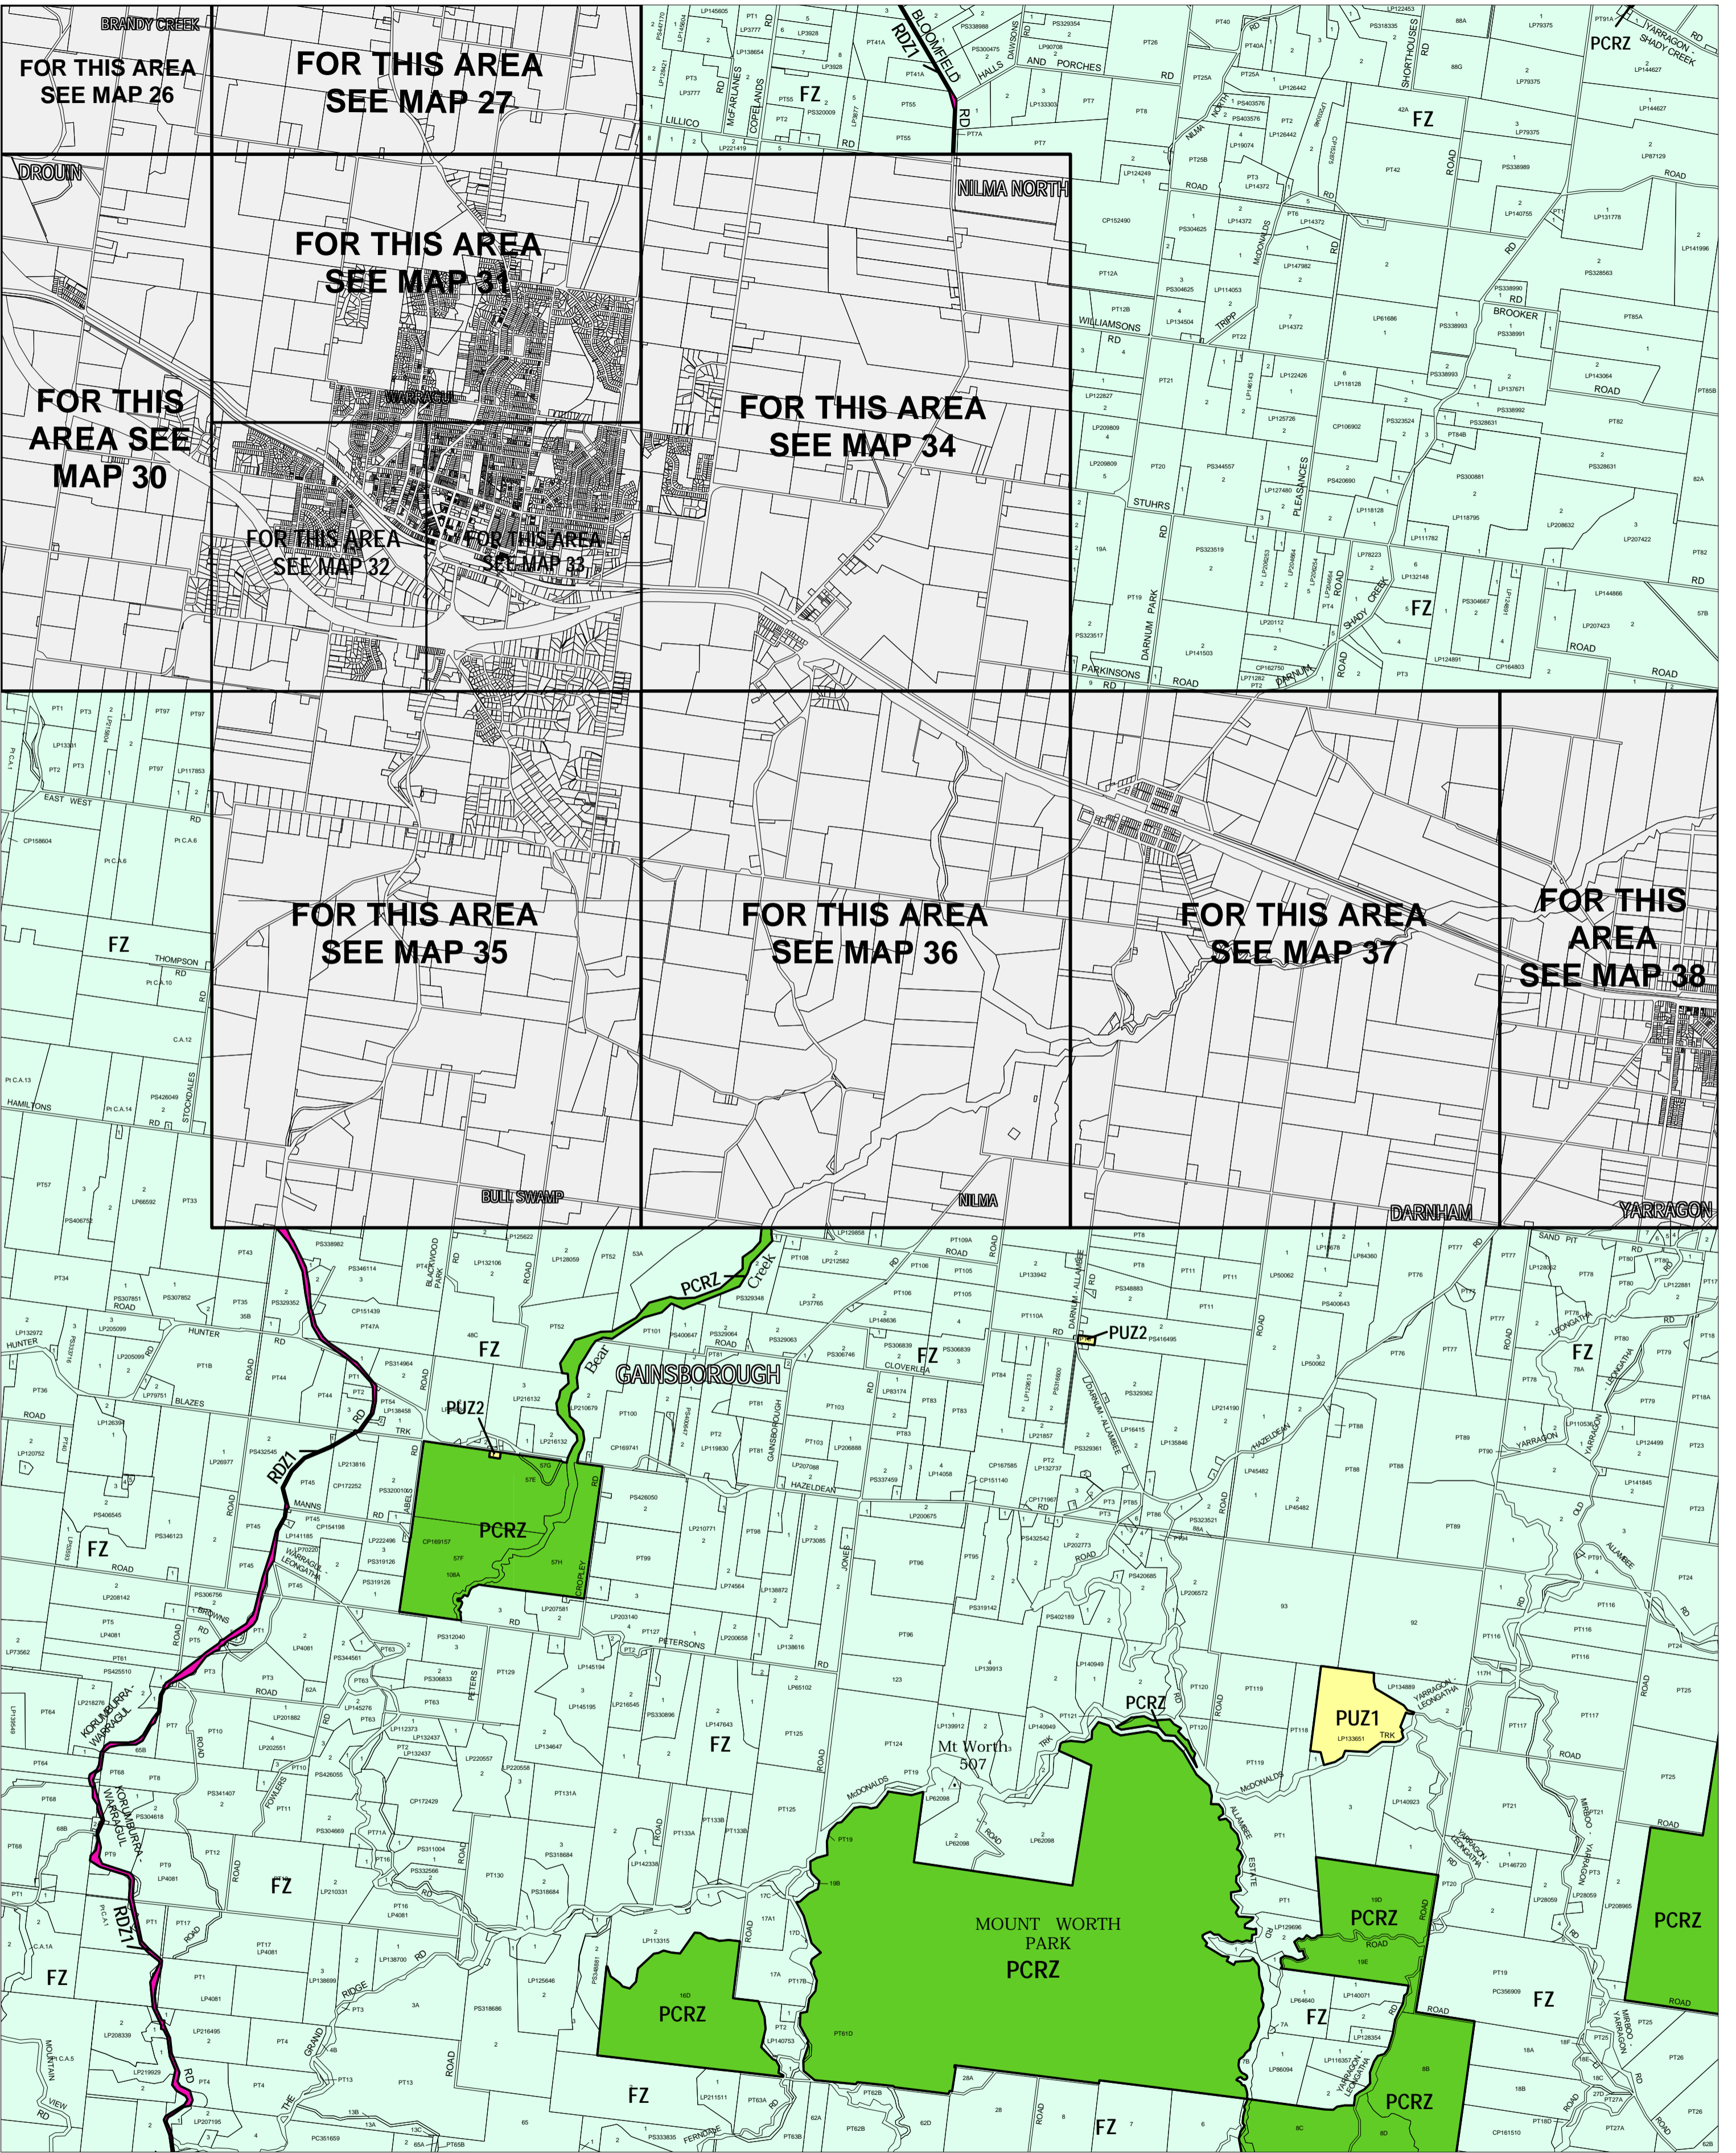

BAW BAW PLANNING SCHEME - LOCAL PROVISION

1. **Public Land**
2. Public Conservation And Resource Zone
   - Public Use Zone Education
   - Public Use Zone Service And Utility
   - Road Zone Category 1
   - Farming Zone

Printed: 24/10/2006

AMENDMENT C37

ZONES

MAP No 39