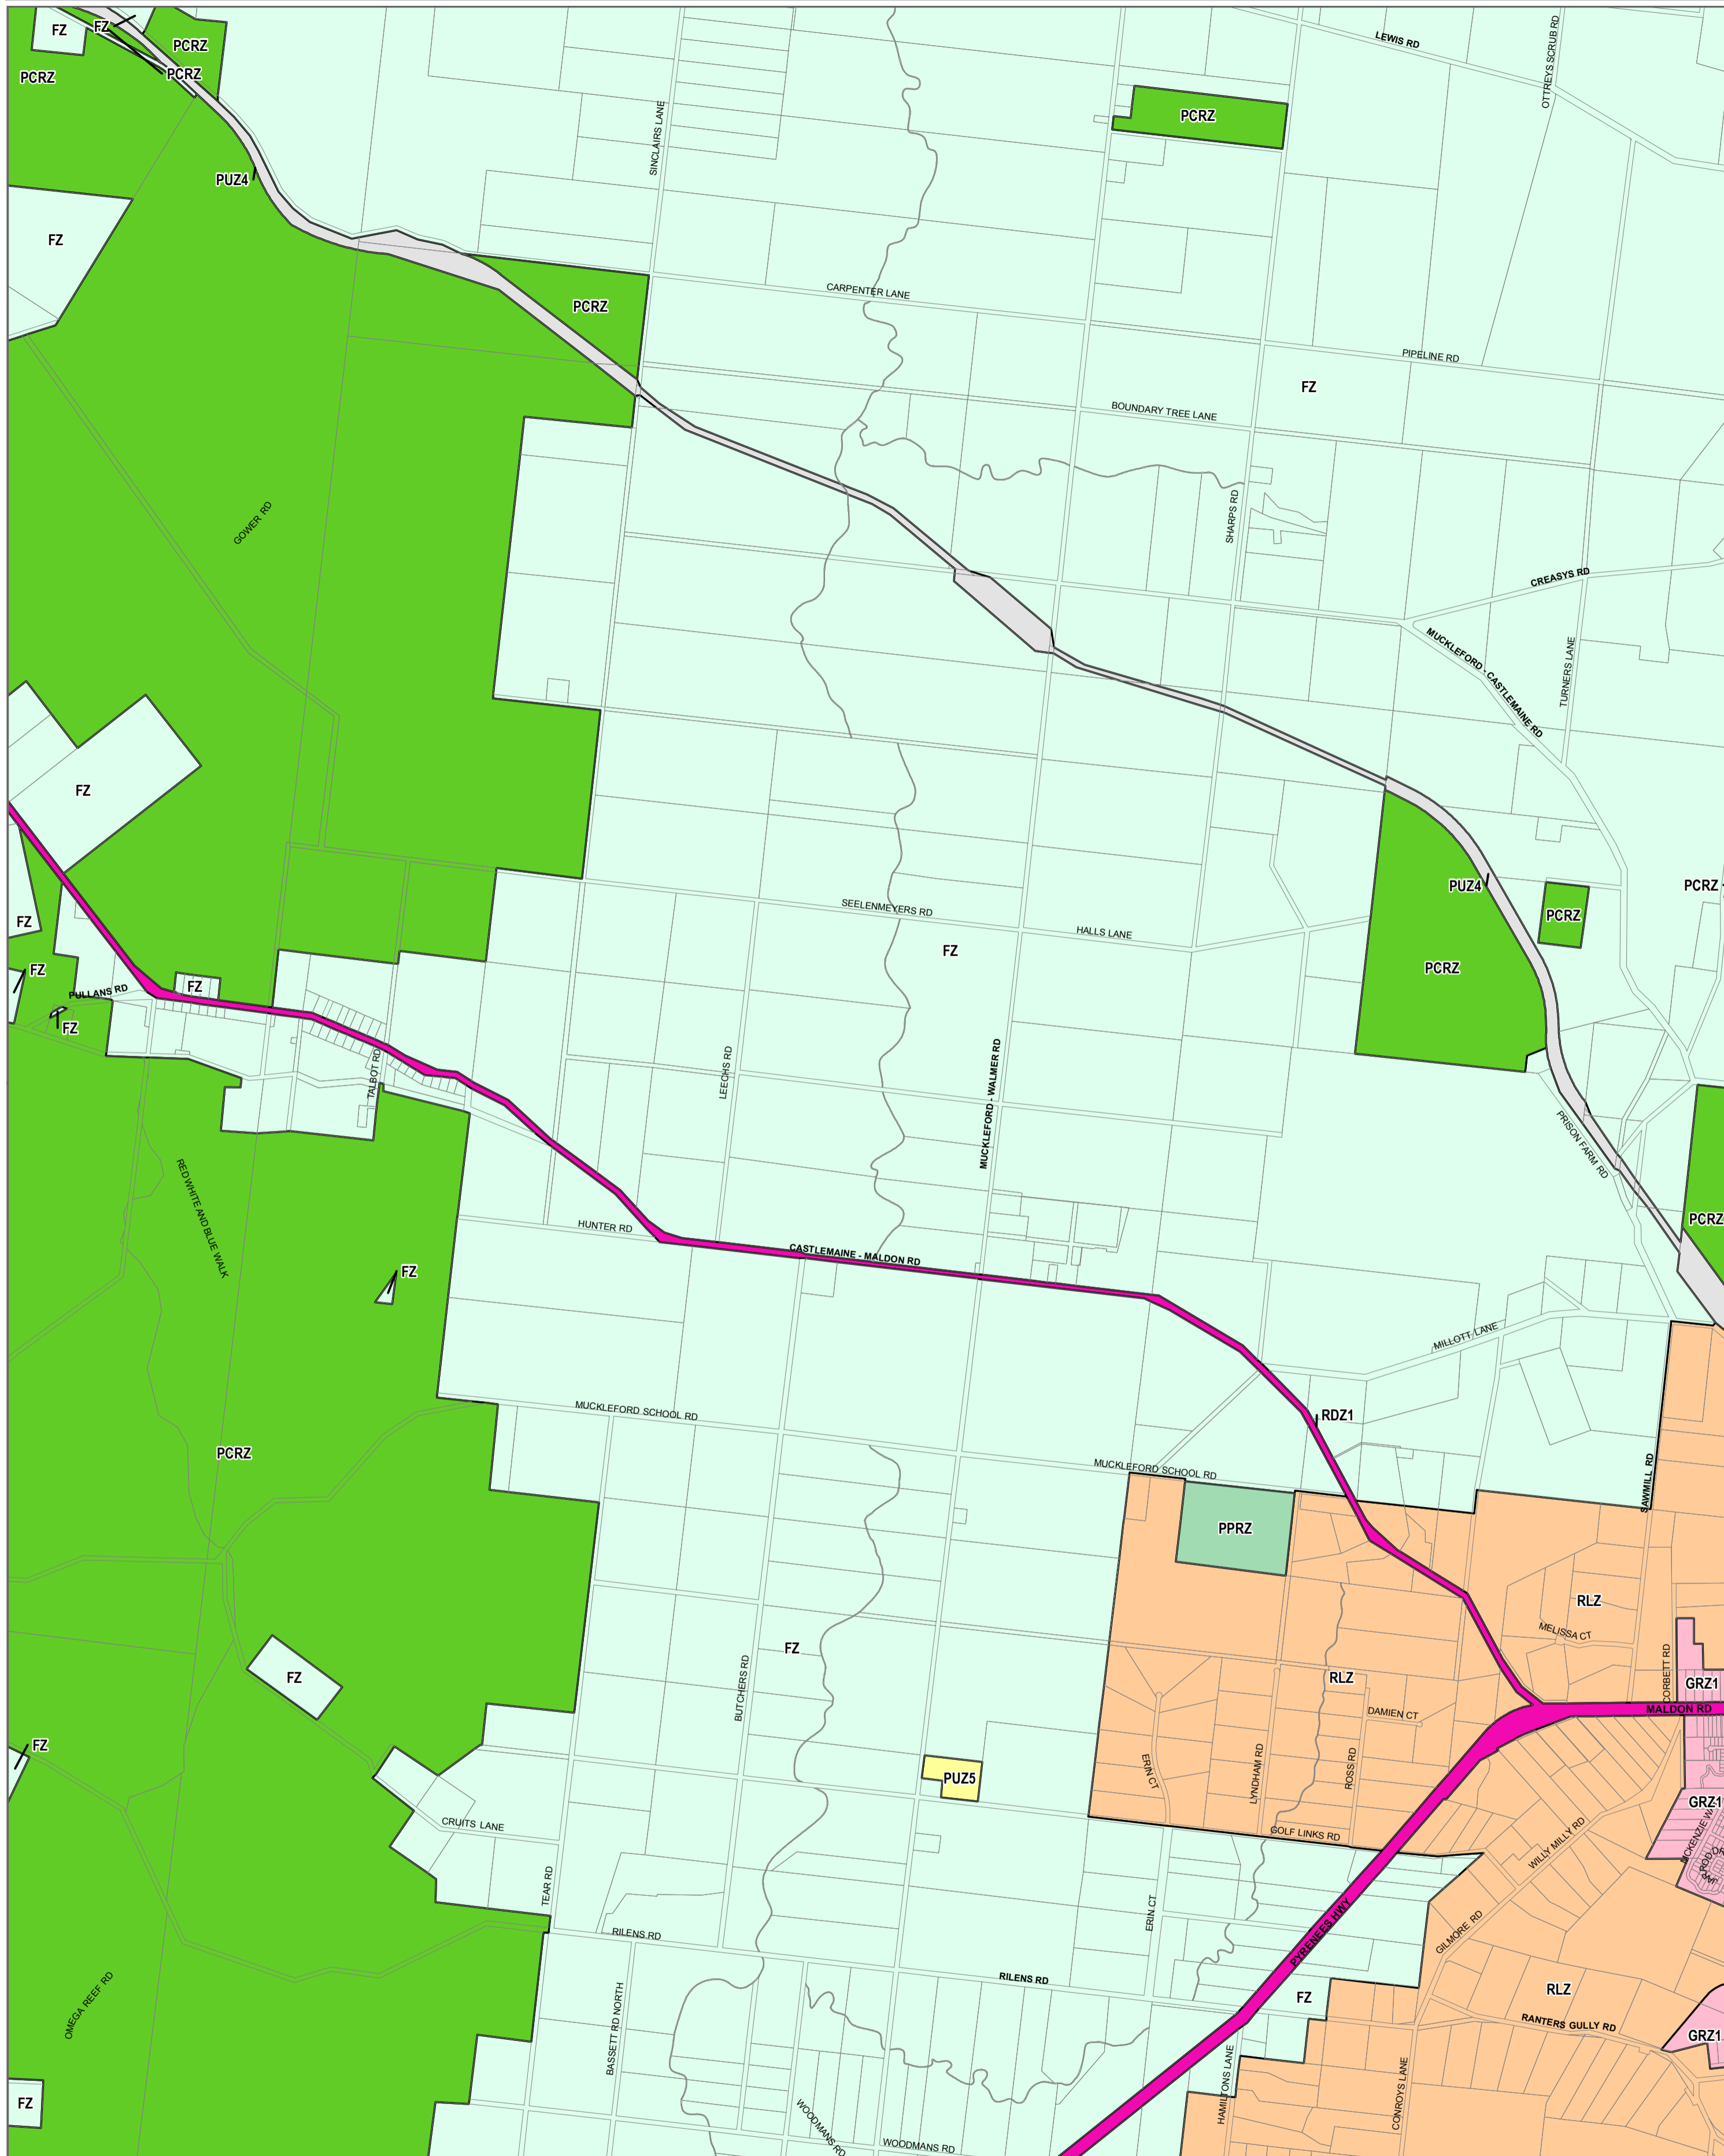

MOUNT ALEXANDER PLANNING SCHEME - LOCAL PROVISION

LEGEND	
	FZ - Farming Zone
	GRZ - General Residential Zone
	PCRZ - Public Conservation and Resource Zone
	PPRZ - Public Park and Recreation Zone
	PUZ4 - Public Use Zone - Transport
	PUZ5 - Public Use Zone - Cemetery/Crematorium
	RDZ1 - Road Zone - Category 1
	RLZ - Rural Living Zone
	Municipal Boundary
	Land Outside Urban Growth Boundary

© The State of Victoria Department of Environment, Land, Water and Planning 2018

Planning Group
AMENDMENT C85
 Printed: 12/11/2018

Environment,
Land, Water
and Planning

INDEX TO ADJOINING SCHEME MAPS