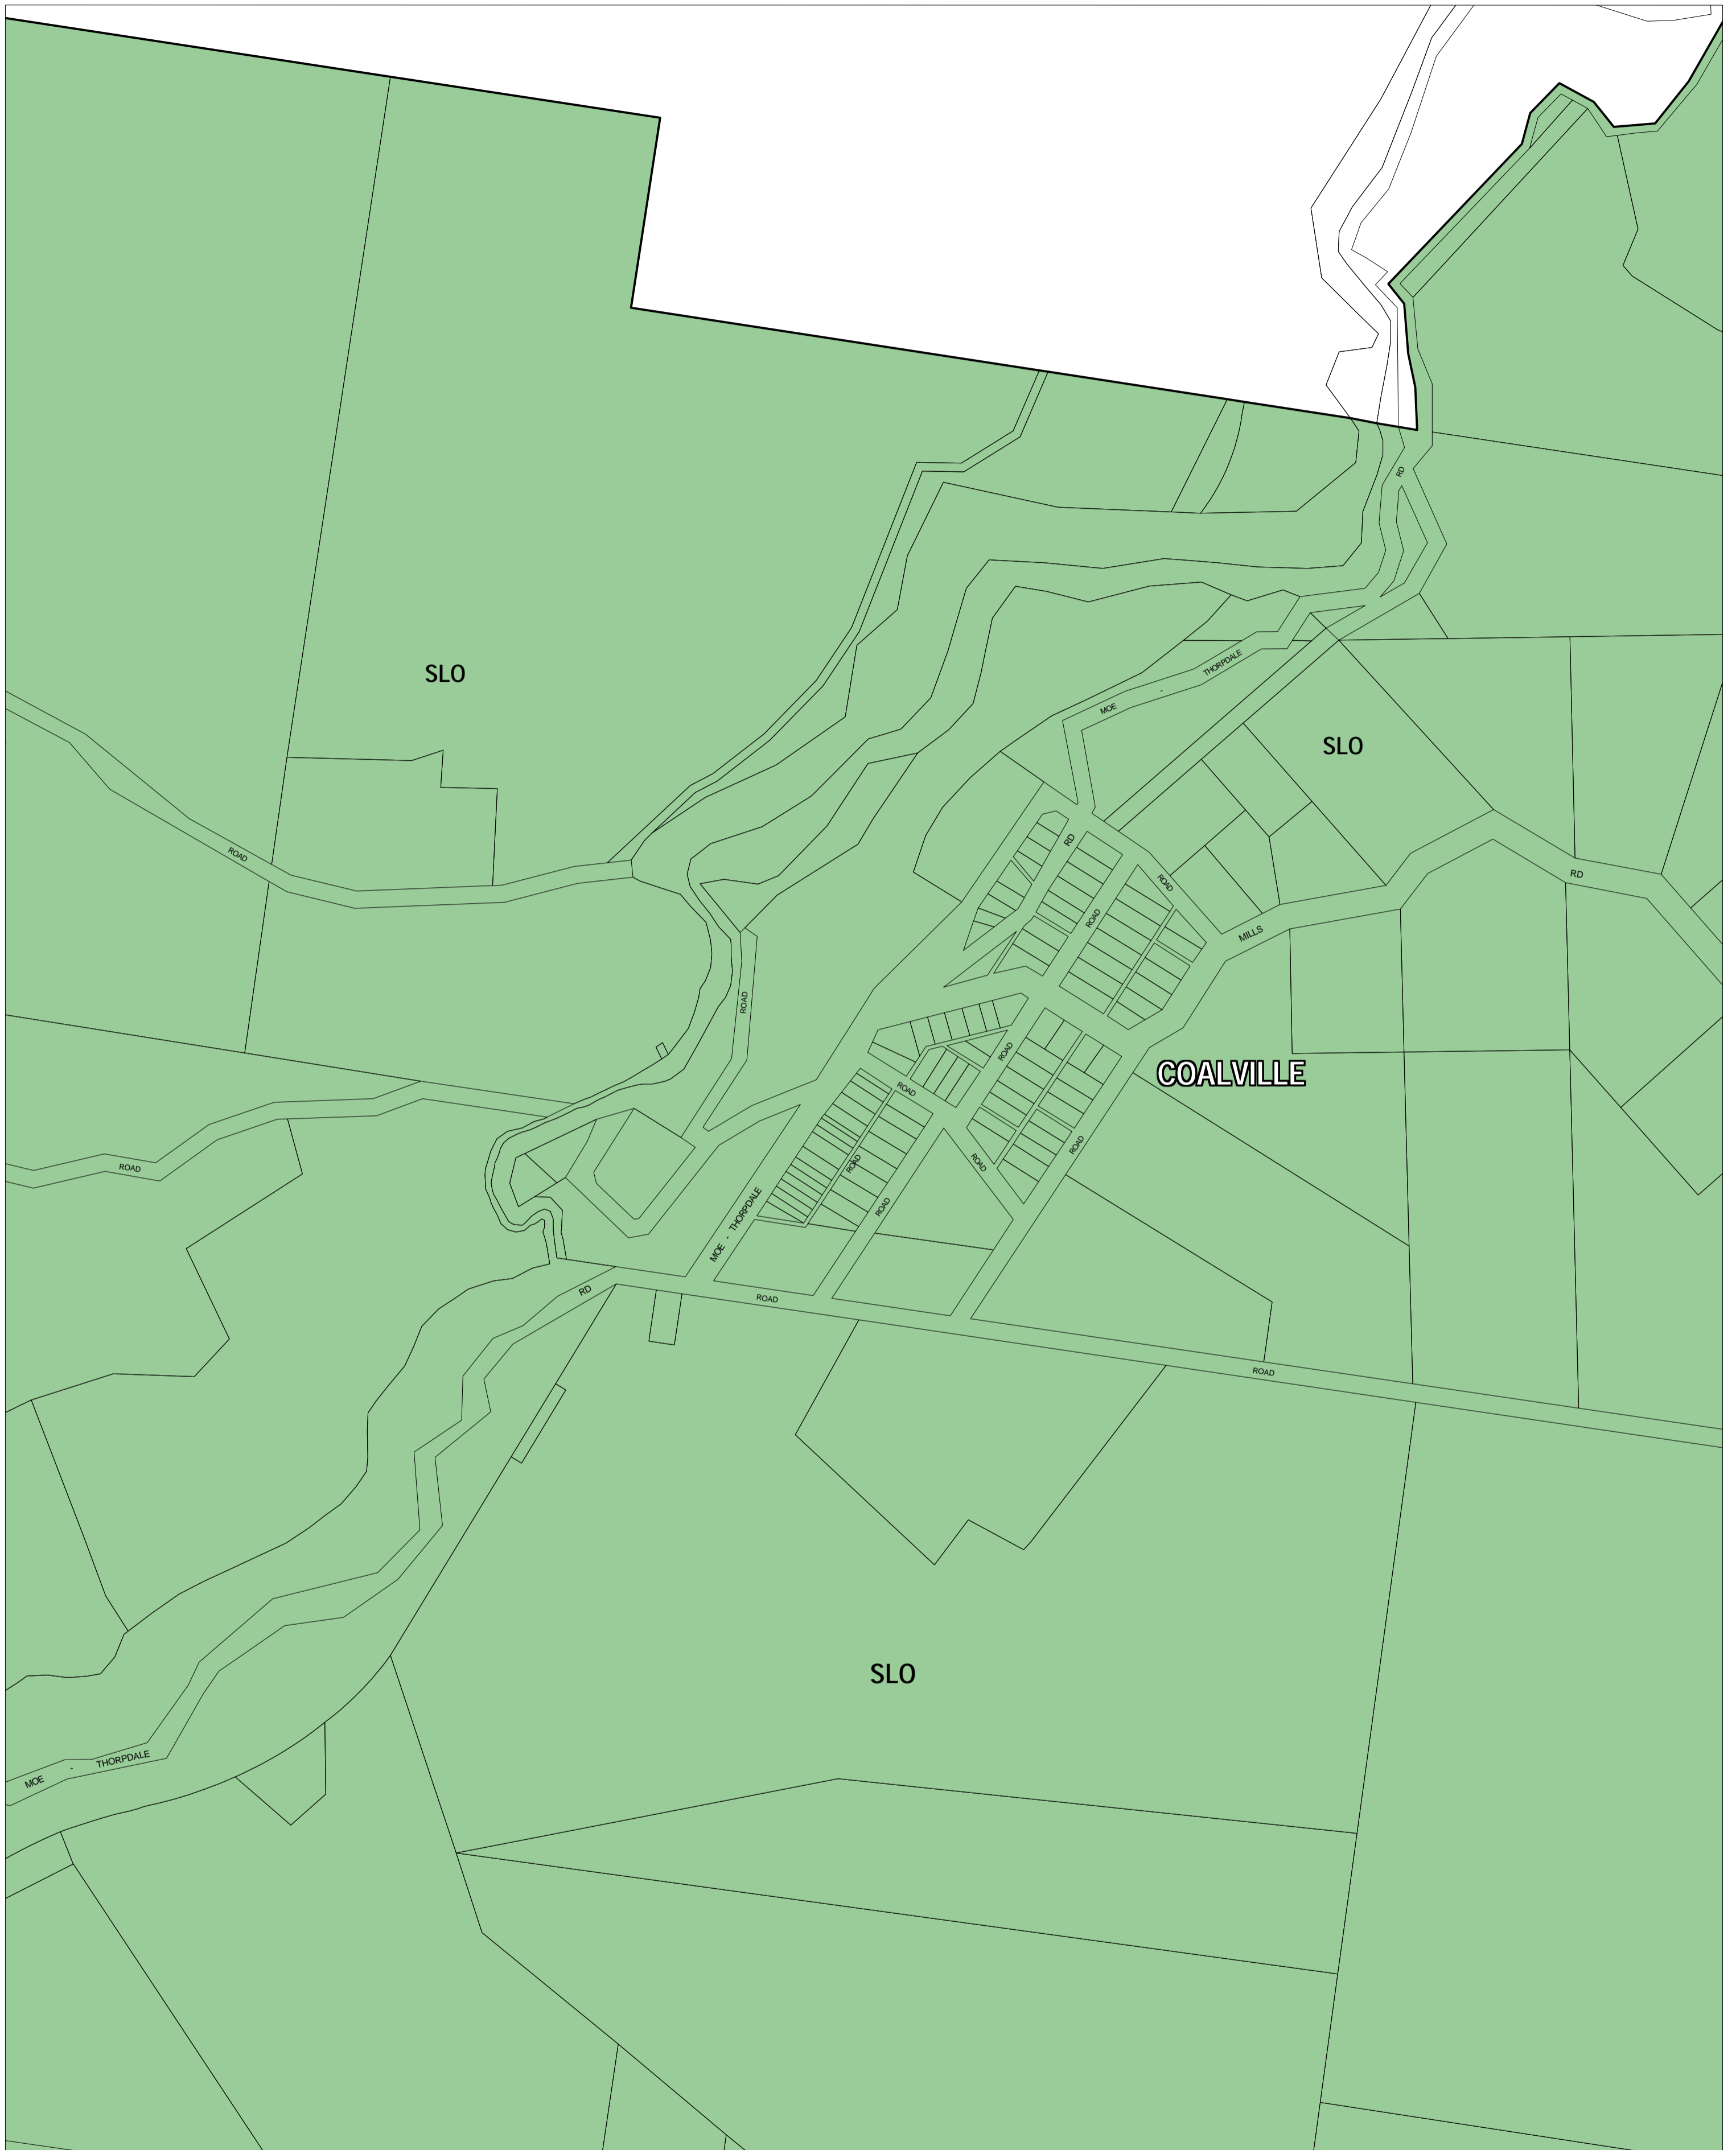

BAW BAW PLANNING SCHEME - LOCAL PROVISION

Overlays

SLO1 Significant Landscape Overlay - Schedule 1

AUSTRALIAN MAP GRID ZONE 55

INDEX TO ADJOINING METRIC SERIES MAP

Printed: 20/7/2007

AMENDMENT C17

SIGNIFICANT LANDSCAPE OVERLAY

MAP No 45SLO