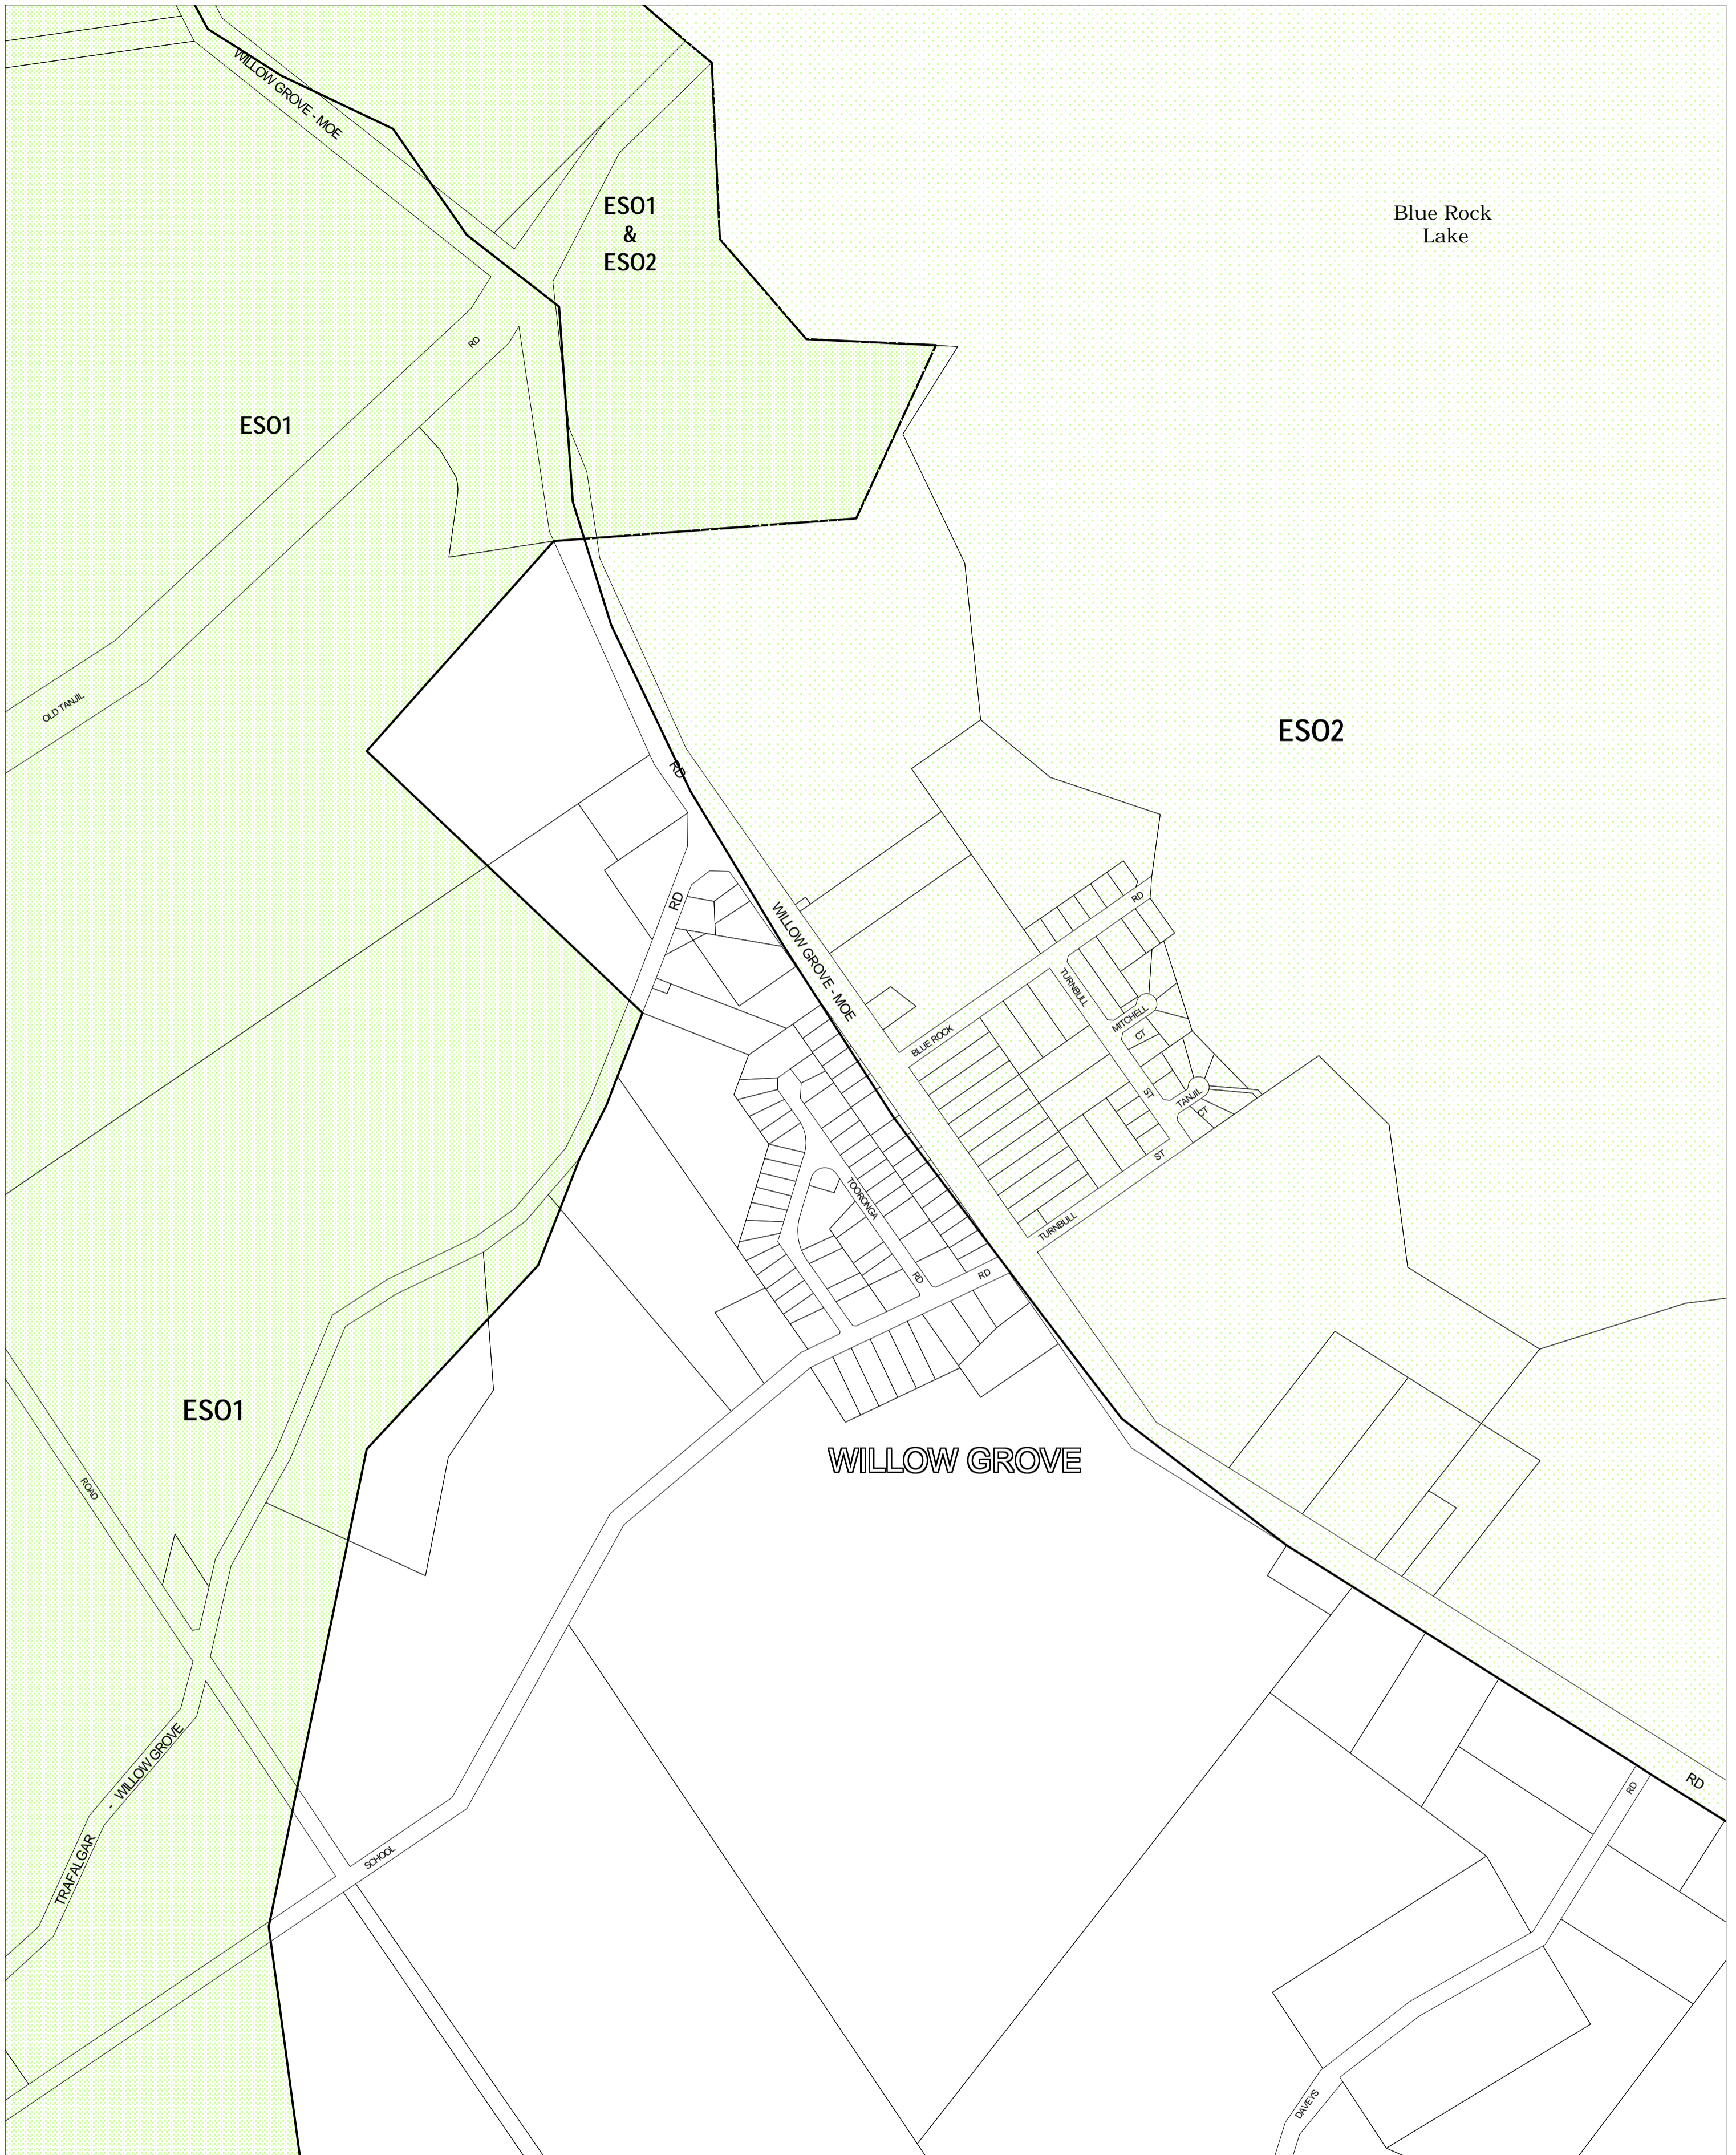

BAW BAW PLANNING SCHEME - LOCAL PROVISION

Overlays

- ES01 Environmental Significance Overlay - Schedule 1
- ES02 Environmental Significance Overlay - Schedule 2

AUSTRALIAN MAP GRID ZONE 55

INDEX TO ADJOINING METRIC SERIES MAP

Printed: 18/7/2007

AMENDMENT C17