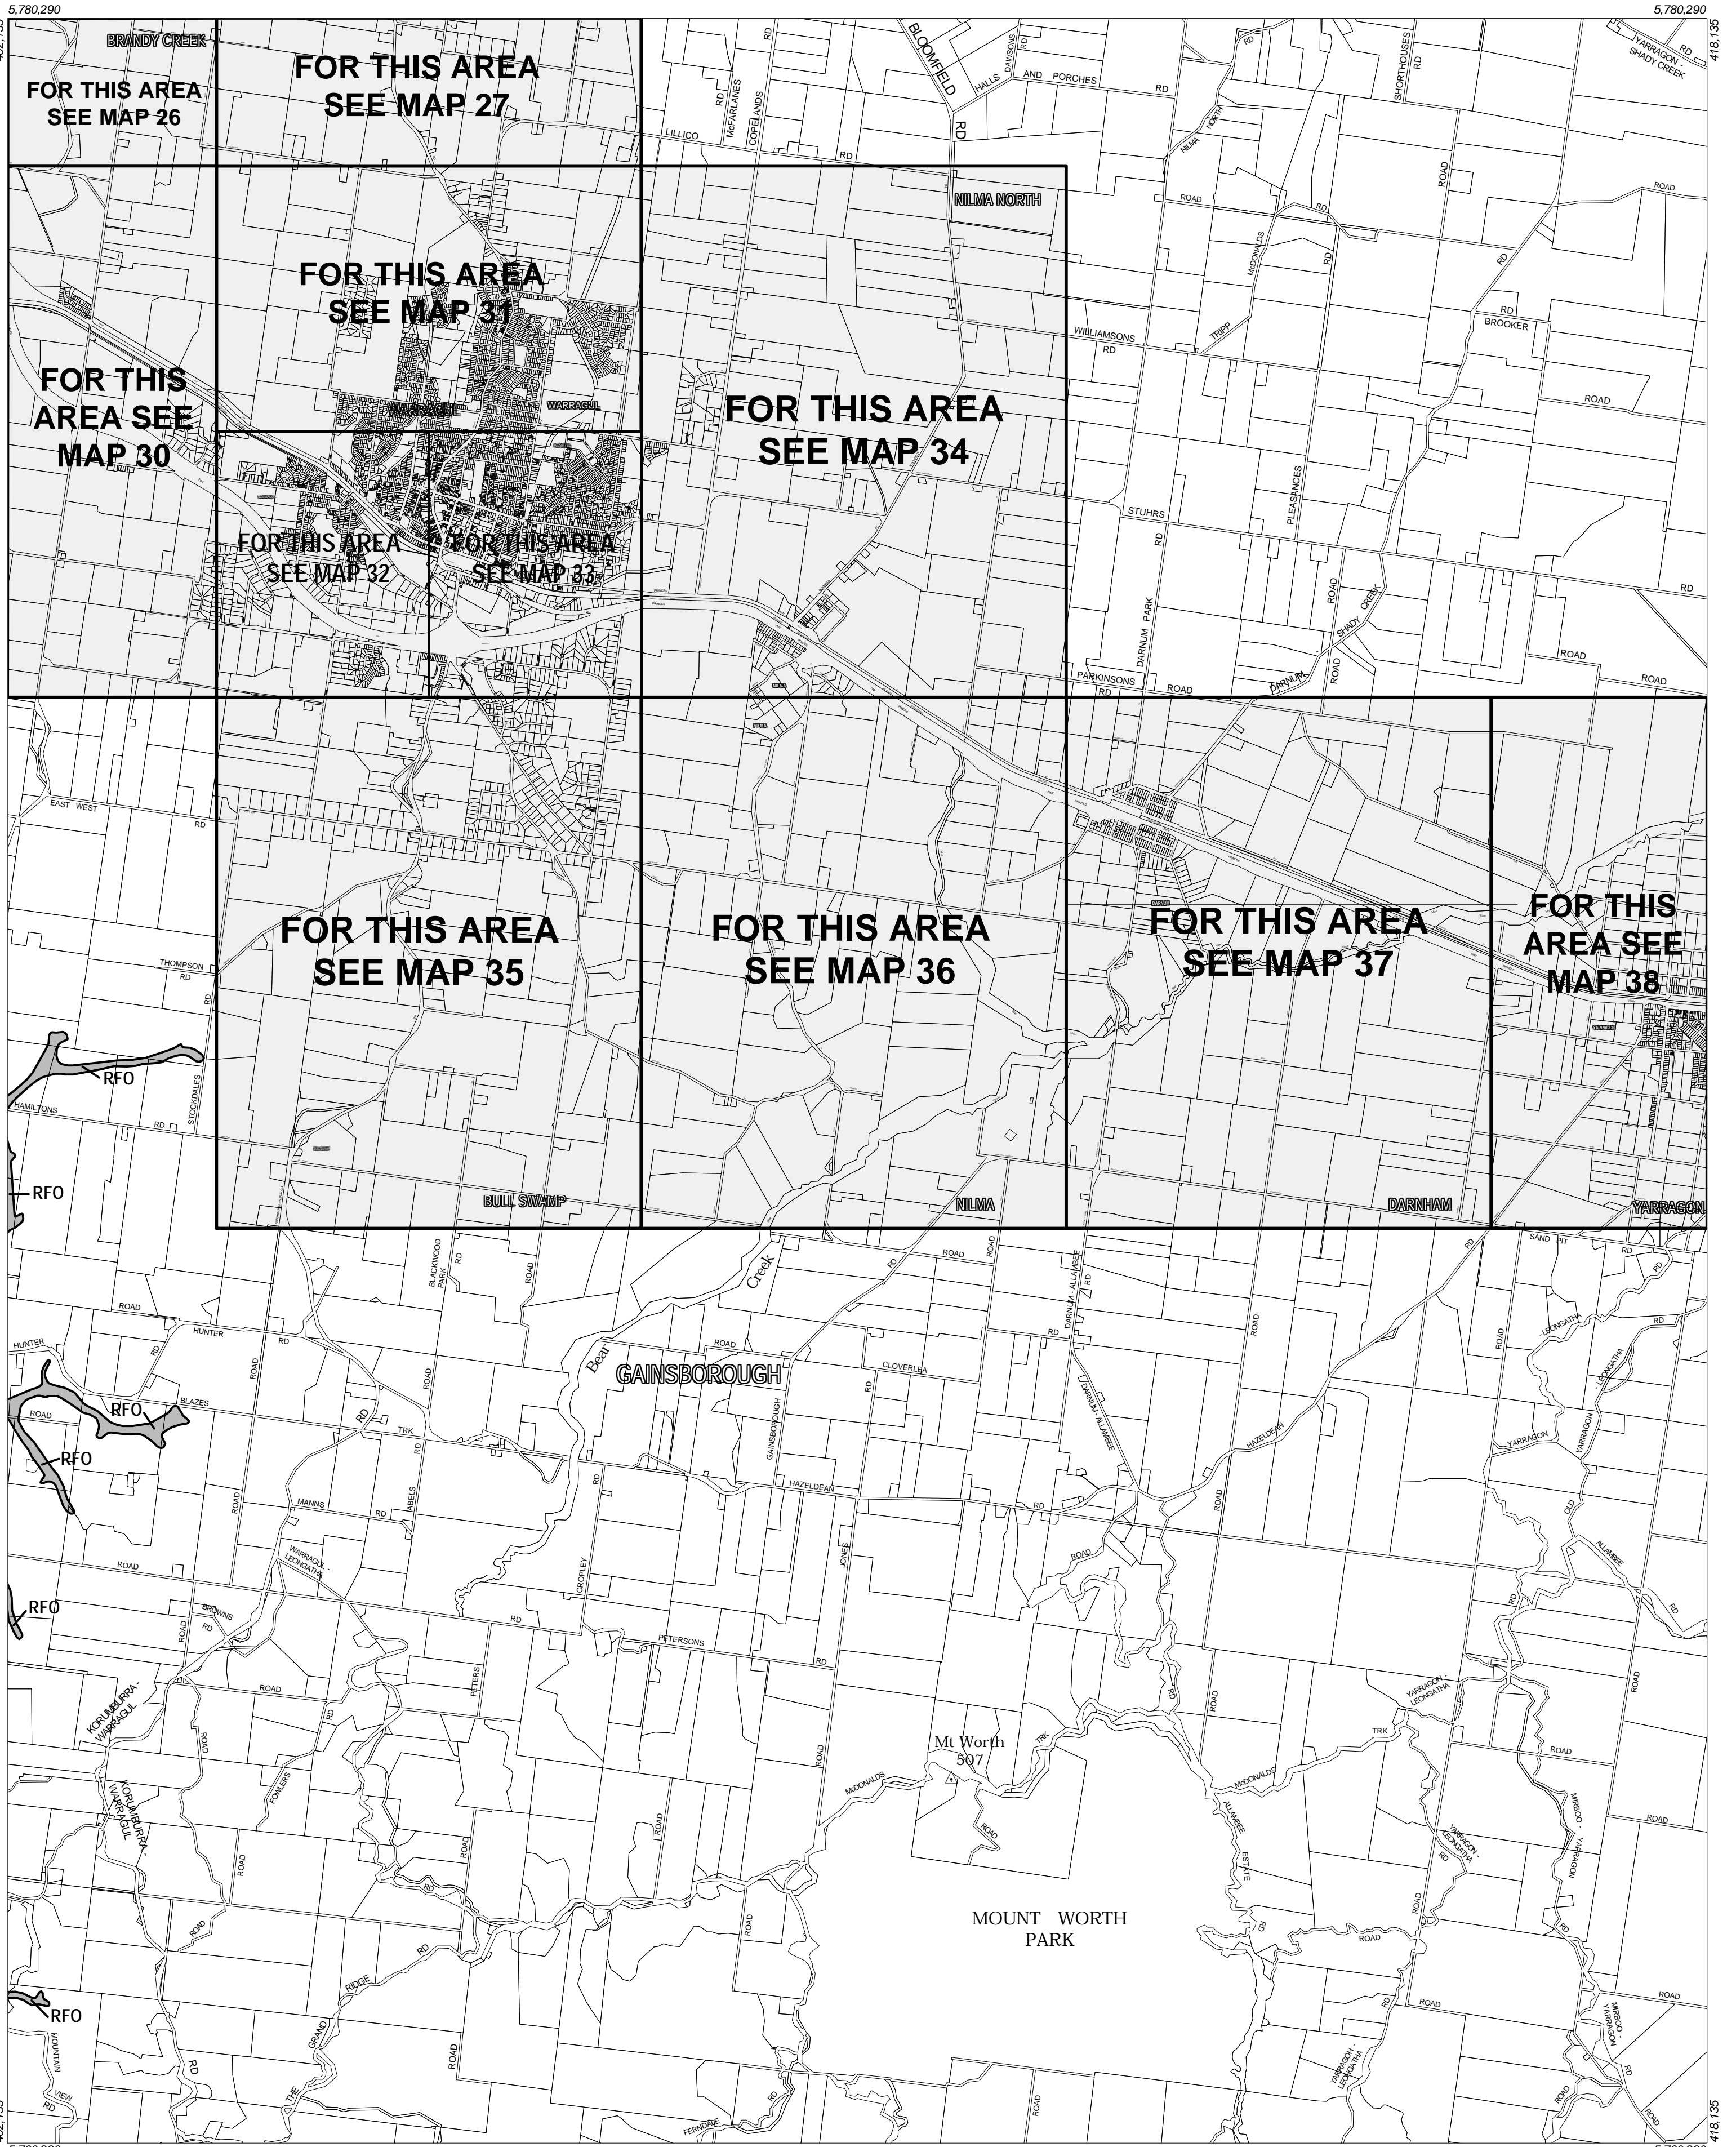

BAW BAW PLANNING SCHEME - LOCAL PROVISION

This publication is copyright. No part may be reproduced by any process except in accordance with the provisions of the Copyright Act. © State of Victoria.

Overlays

RFO Rural Floodway Overlay

Amendment C17
Printed: 4/22/2003