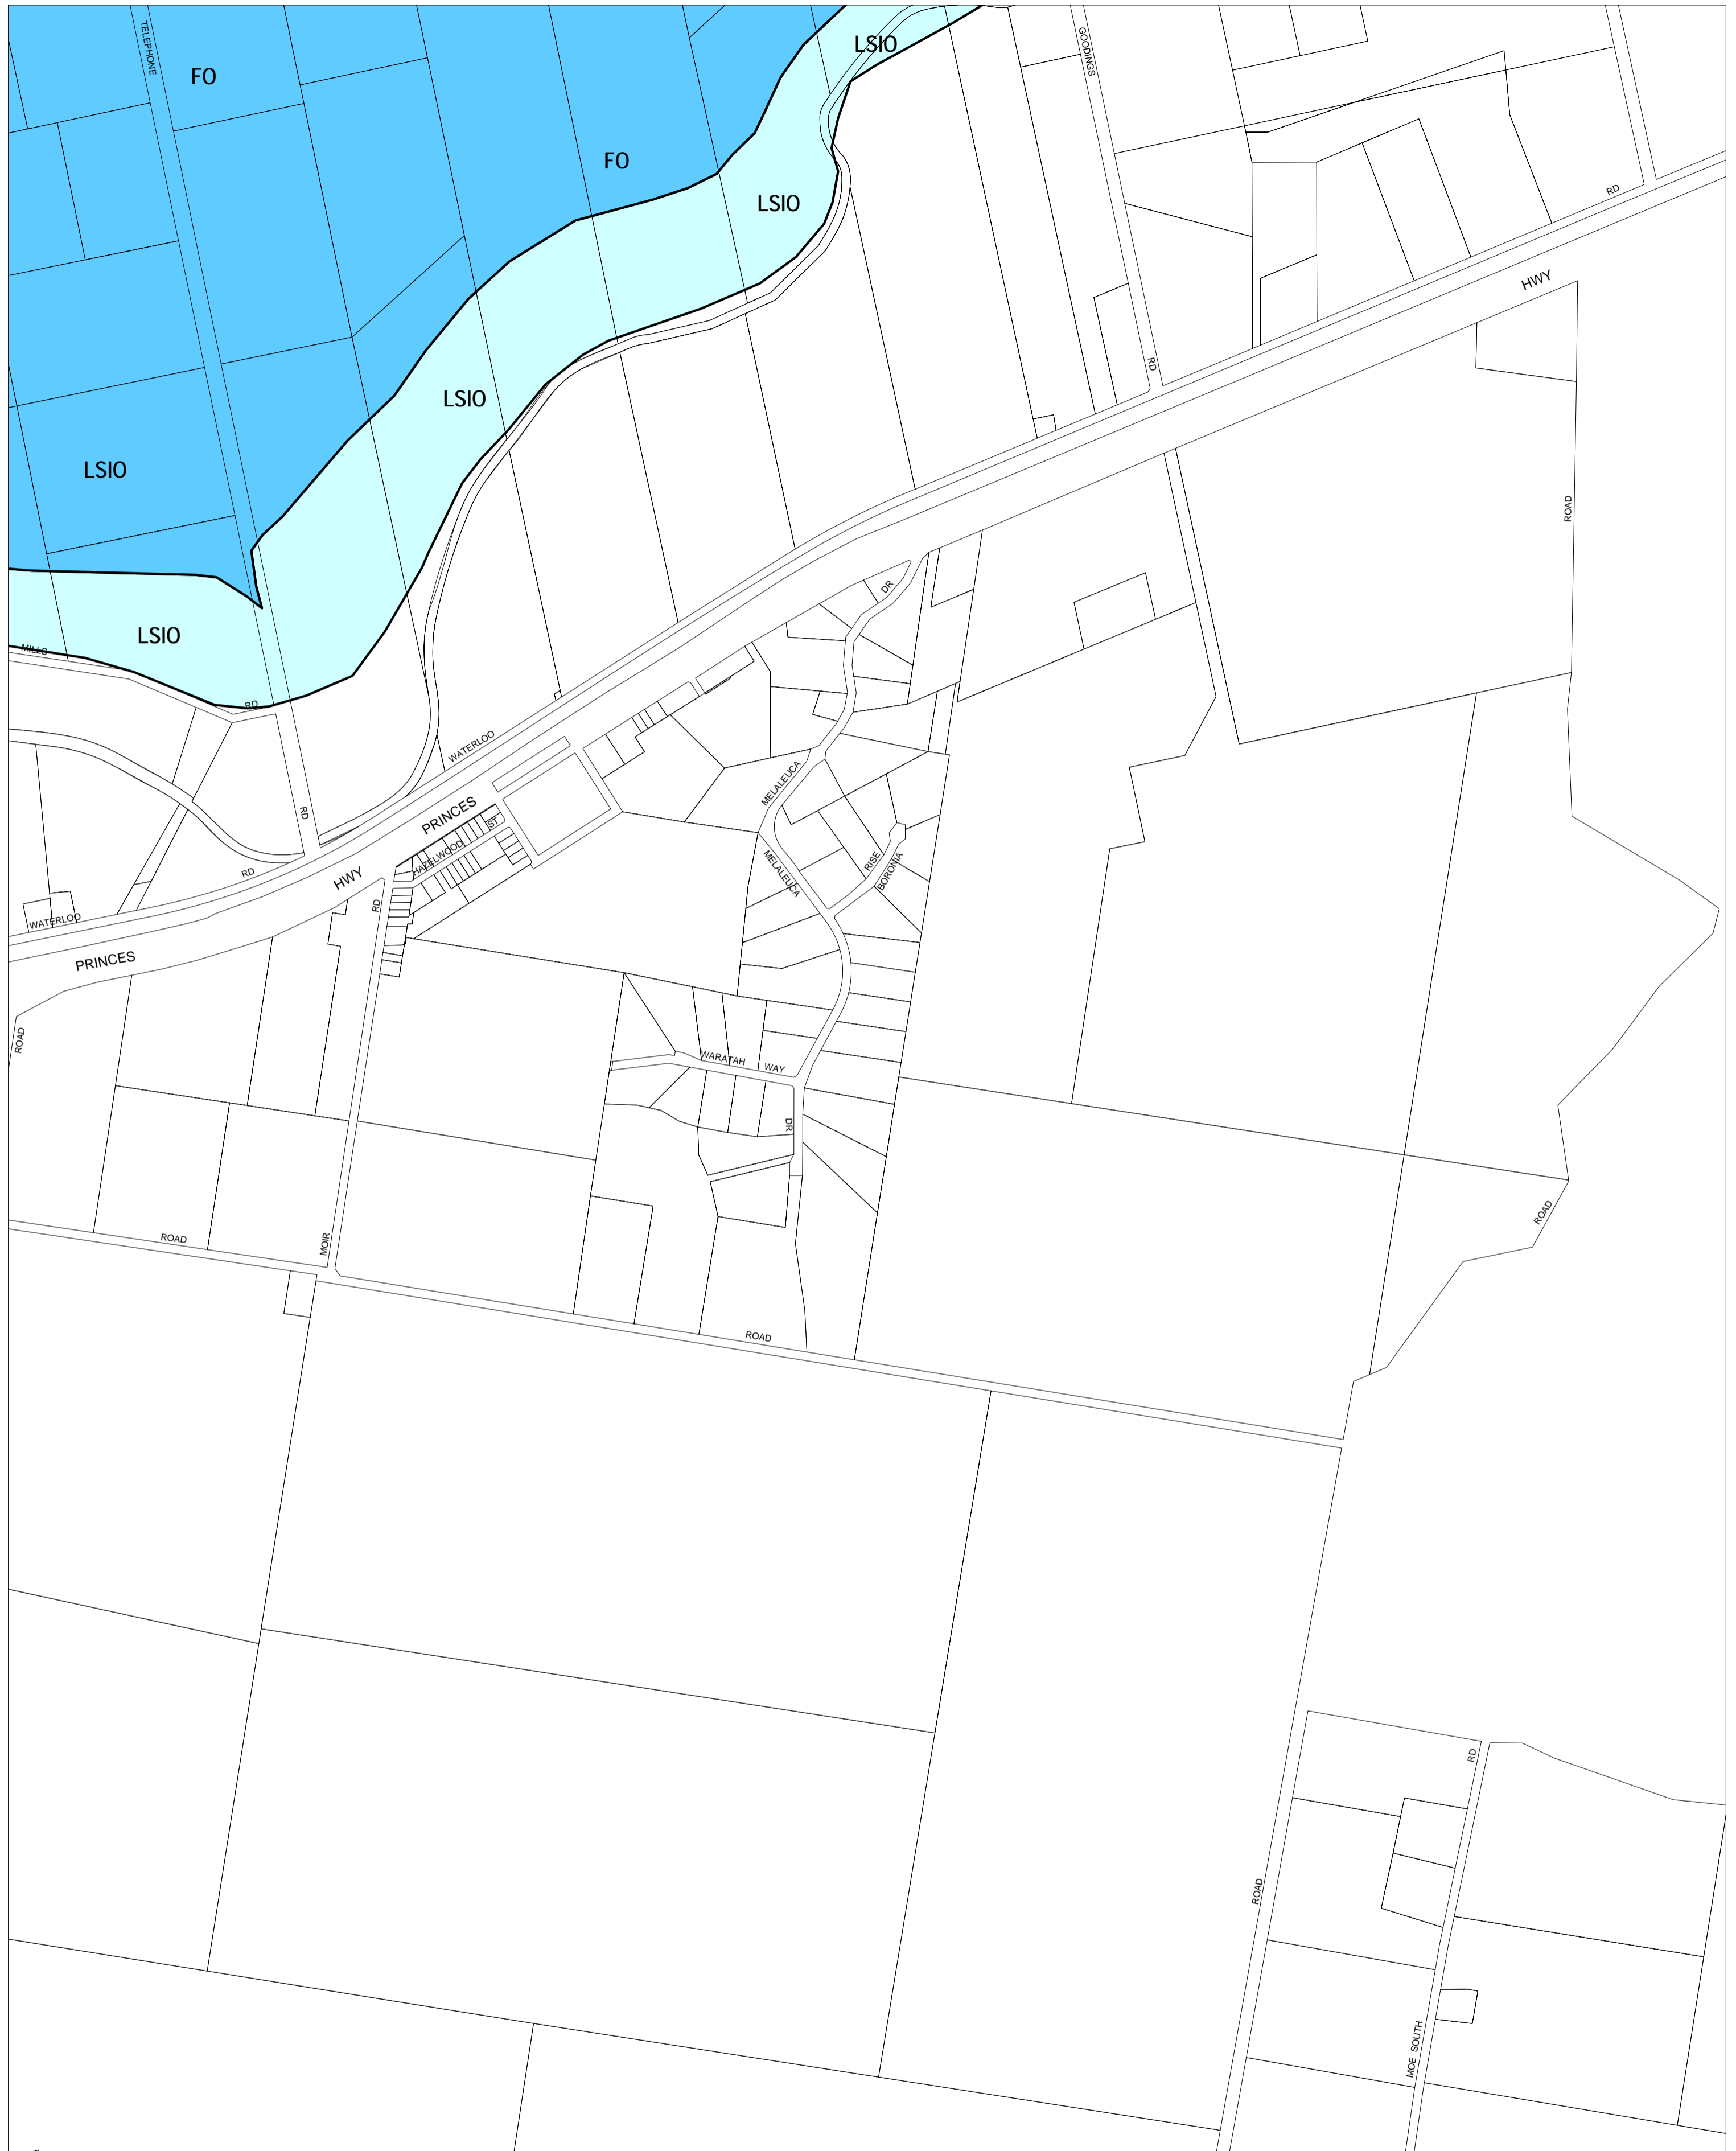

BAW BAW PLANNING SCHEME - LOCAL PROVISION

Overlays

- Floodway Overlay
- Land Subject To Inundation Overlay

AUSTRALIAN MAP GRID ZONE 55

Printed: 28/5/2008

AMENDMENT C18