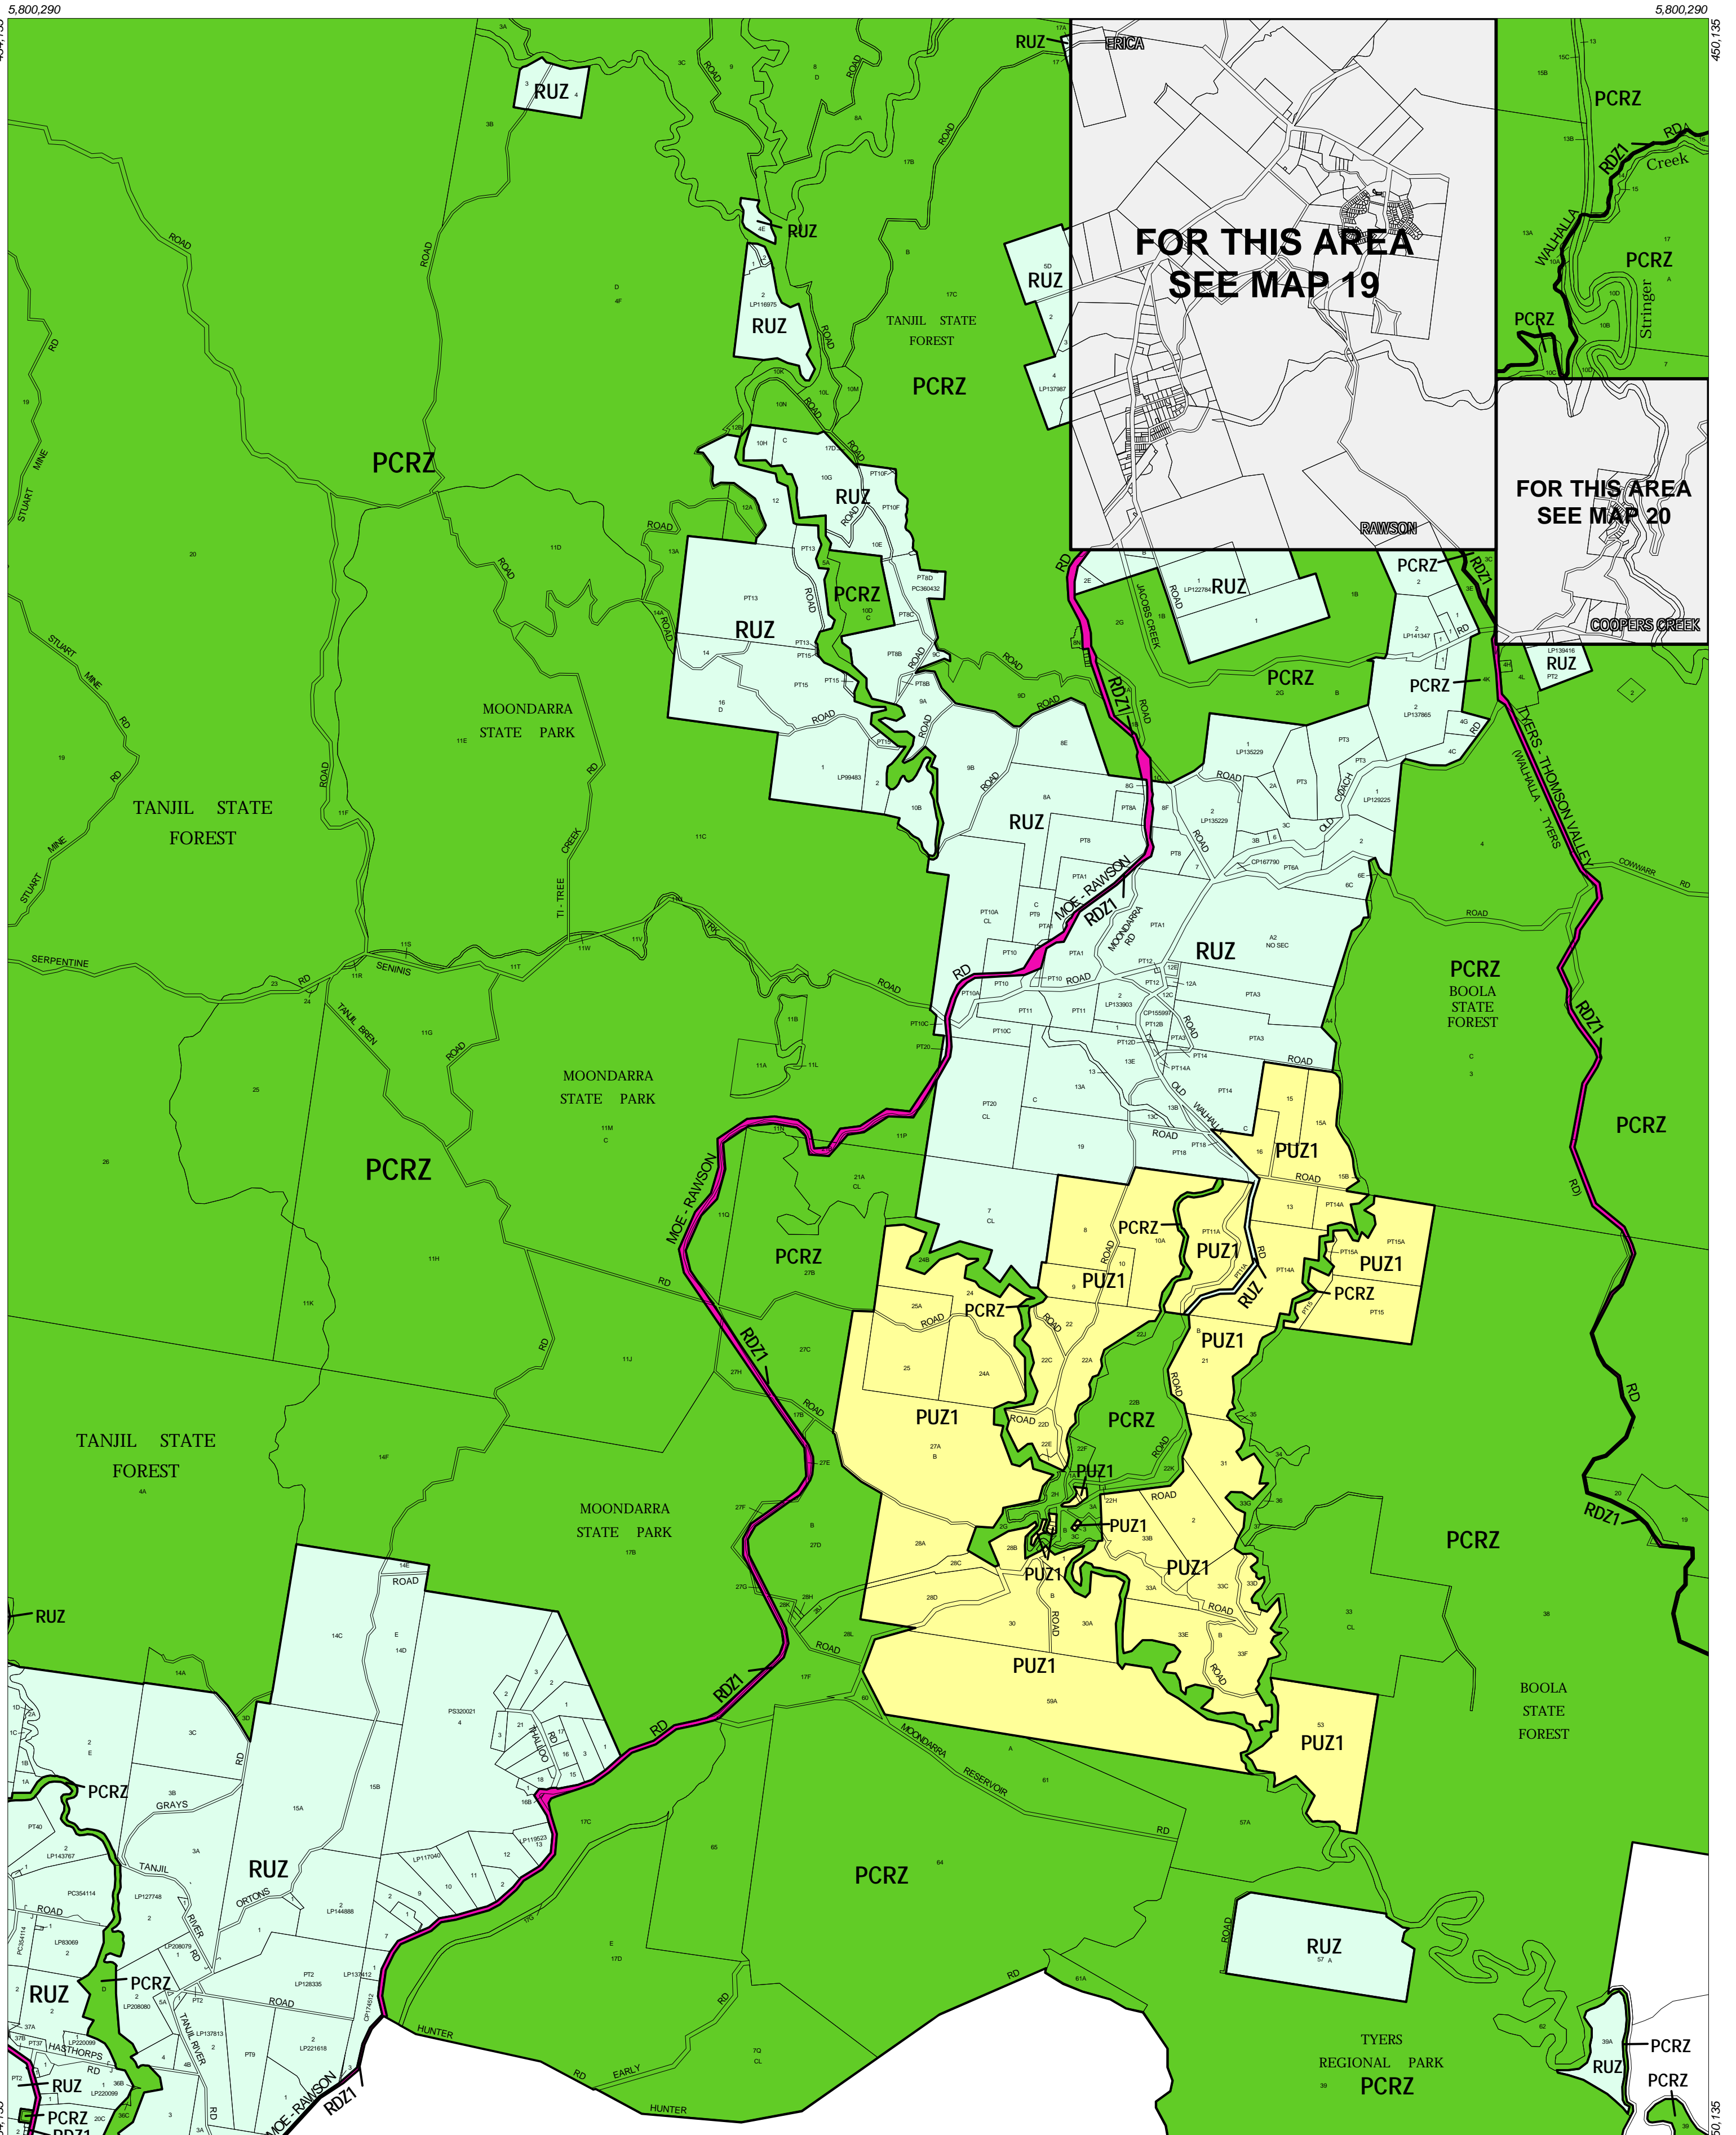

BAW BAW PLANNING SCHEME - LOCAL PROVISION

This publication is copyright. No part may be reproduced by any process except in accordance with the provisions of the Copyright Act. © State of Victoria.

This map should be read in conjunction with additional Planning Overlay Maps (if applicable) as indicated on the INDEX TO MAPS.

Public Land	
	Public Conservation And Resource Zone
	Public Use Zone Service And Utility
	Road Zone Category 1
Rural	
	Rural Zone

Amendment C17
Printed: 23/6/2003