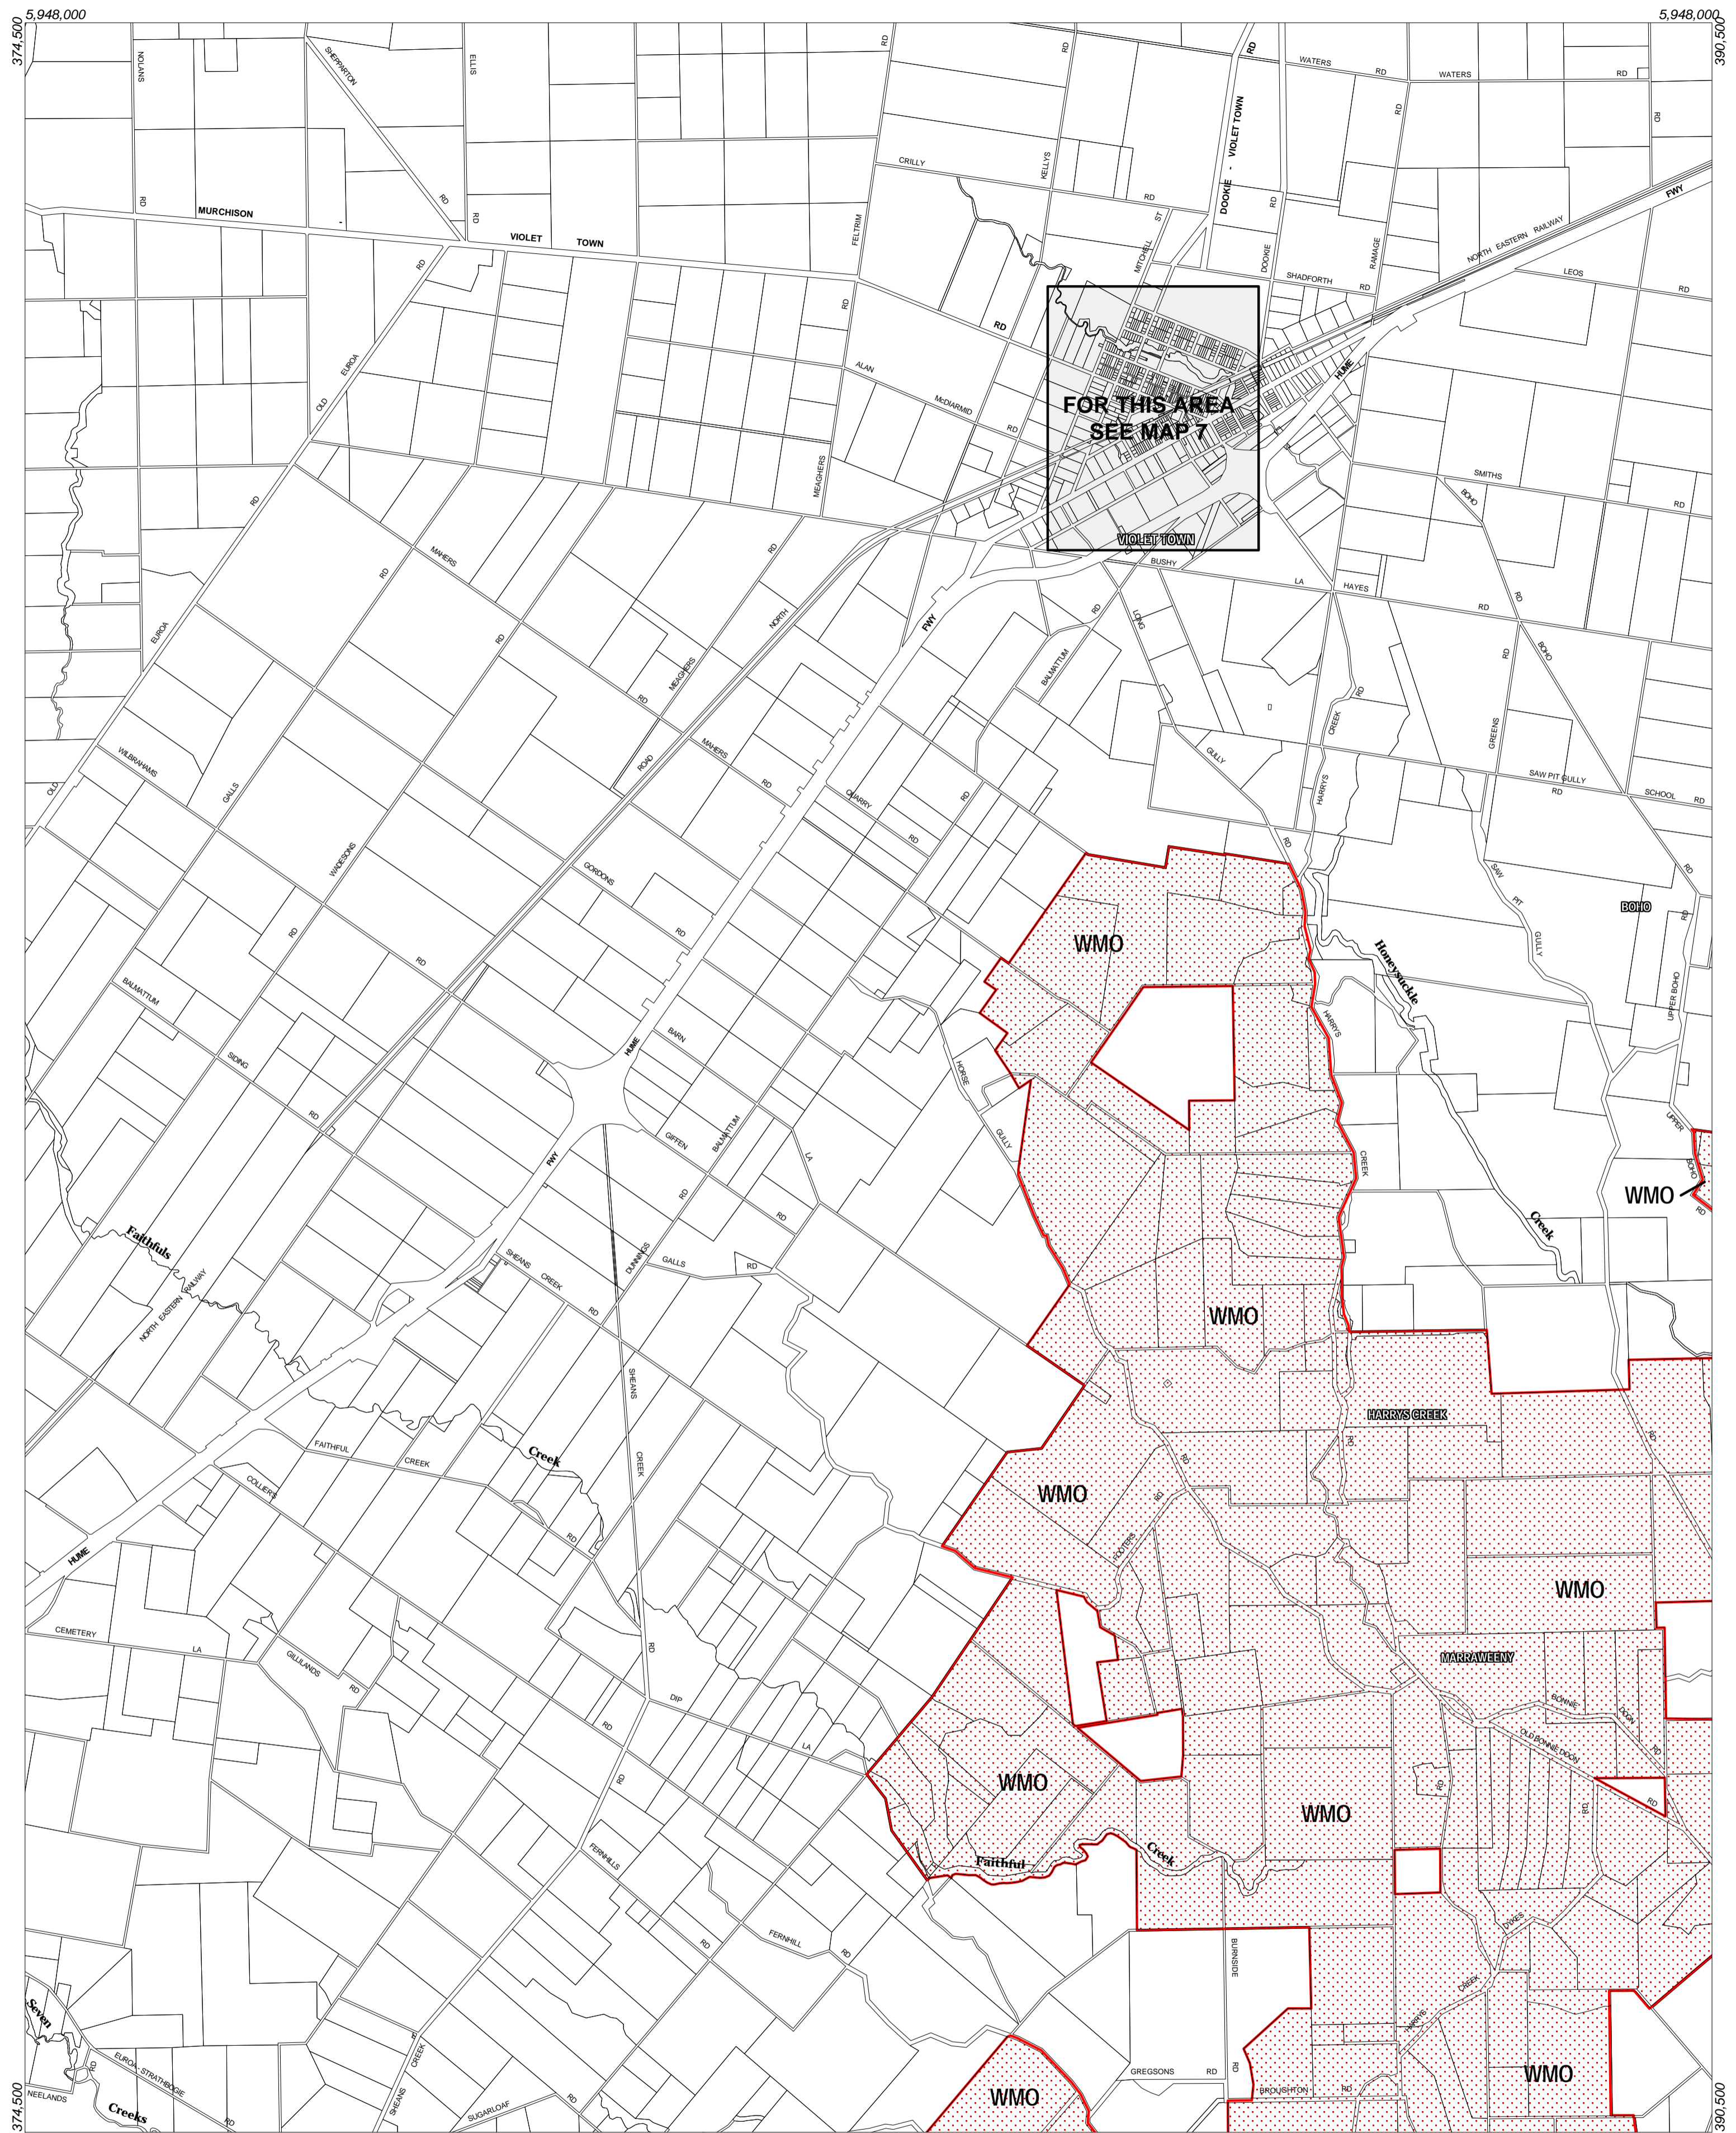

STRATHBOGIE PLANNING SCHEME - LOCAL PROVISION

Overlays

- WMO Wildfire Management Overlay

Amendment C17
Printed: 8/4/2005