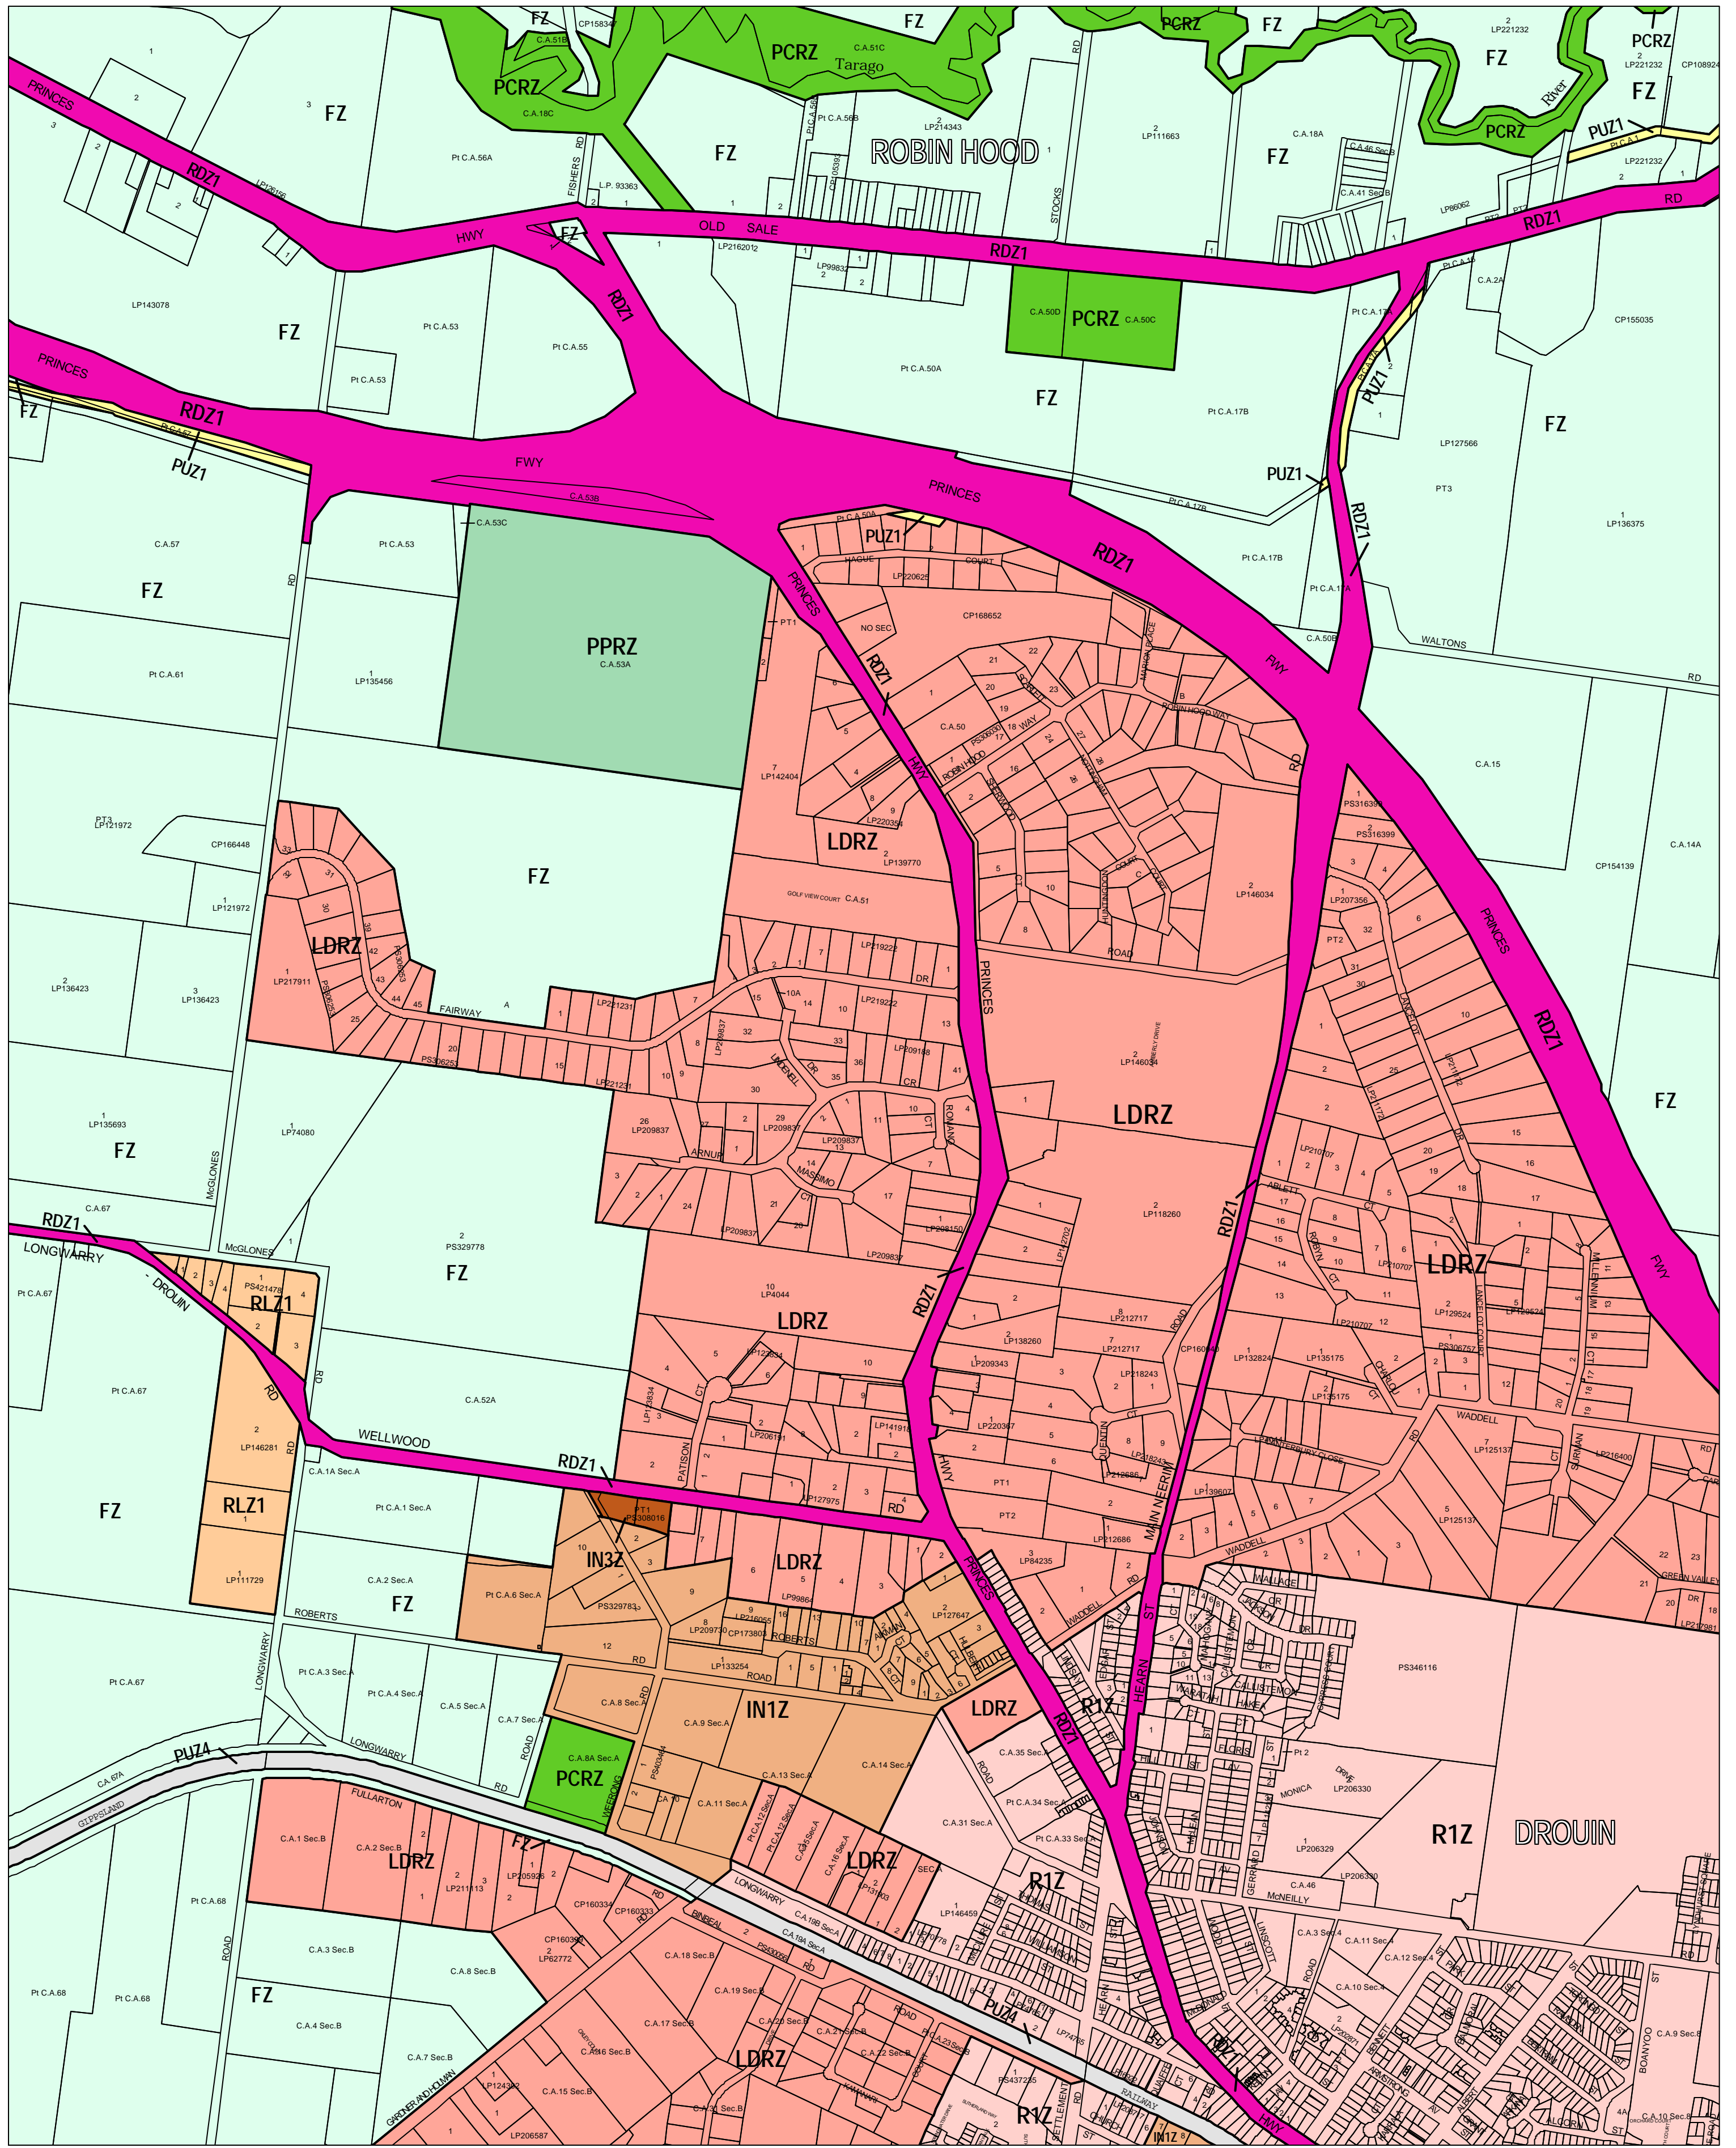

BAW BAW PLANNING SCHEME - LOCAL PROVISION

Industrial	Rural	Residential
IN1Z Industrial 1 Zone	FZ Farming Zone	R1Z Residential 1 Zone
IN2Z Industrial 2 Zone	RLZ1 Rural Living Zone - Schedule 1	LDRZ Low Density Residential Zone
IN3Z Industrial 3 Zone		
Public Land		
PCRZ Public Conservation and Resource Zone		
PPRZ Public Park and Recreation Zone		
PUZ1 Public Use Zone - Service and Utility		
PUZ2 Public Use Zone - Transport		
PUZ4 Public Use Zone - Transport		
RDZ1 Road Zone - Category 1