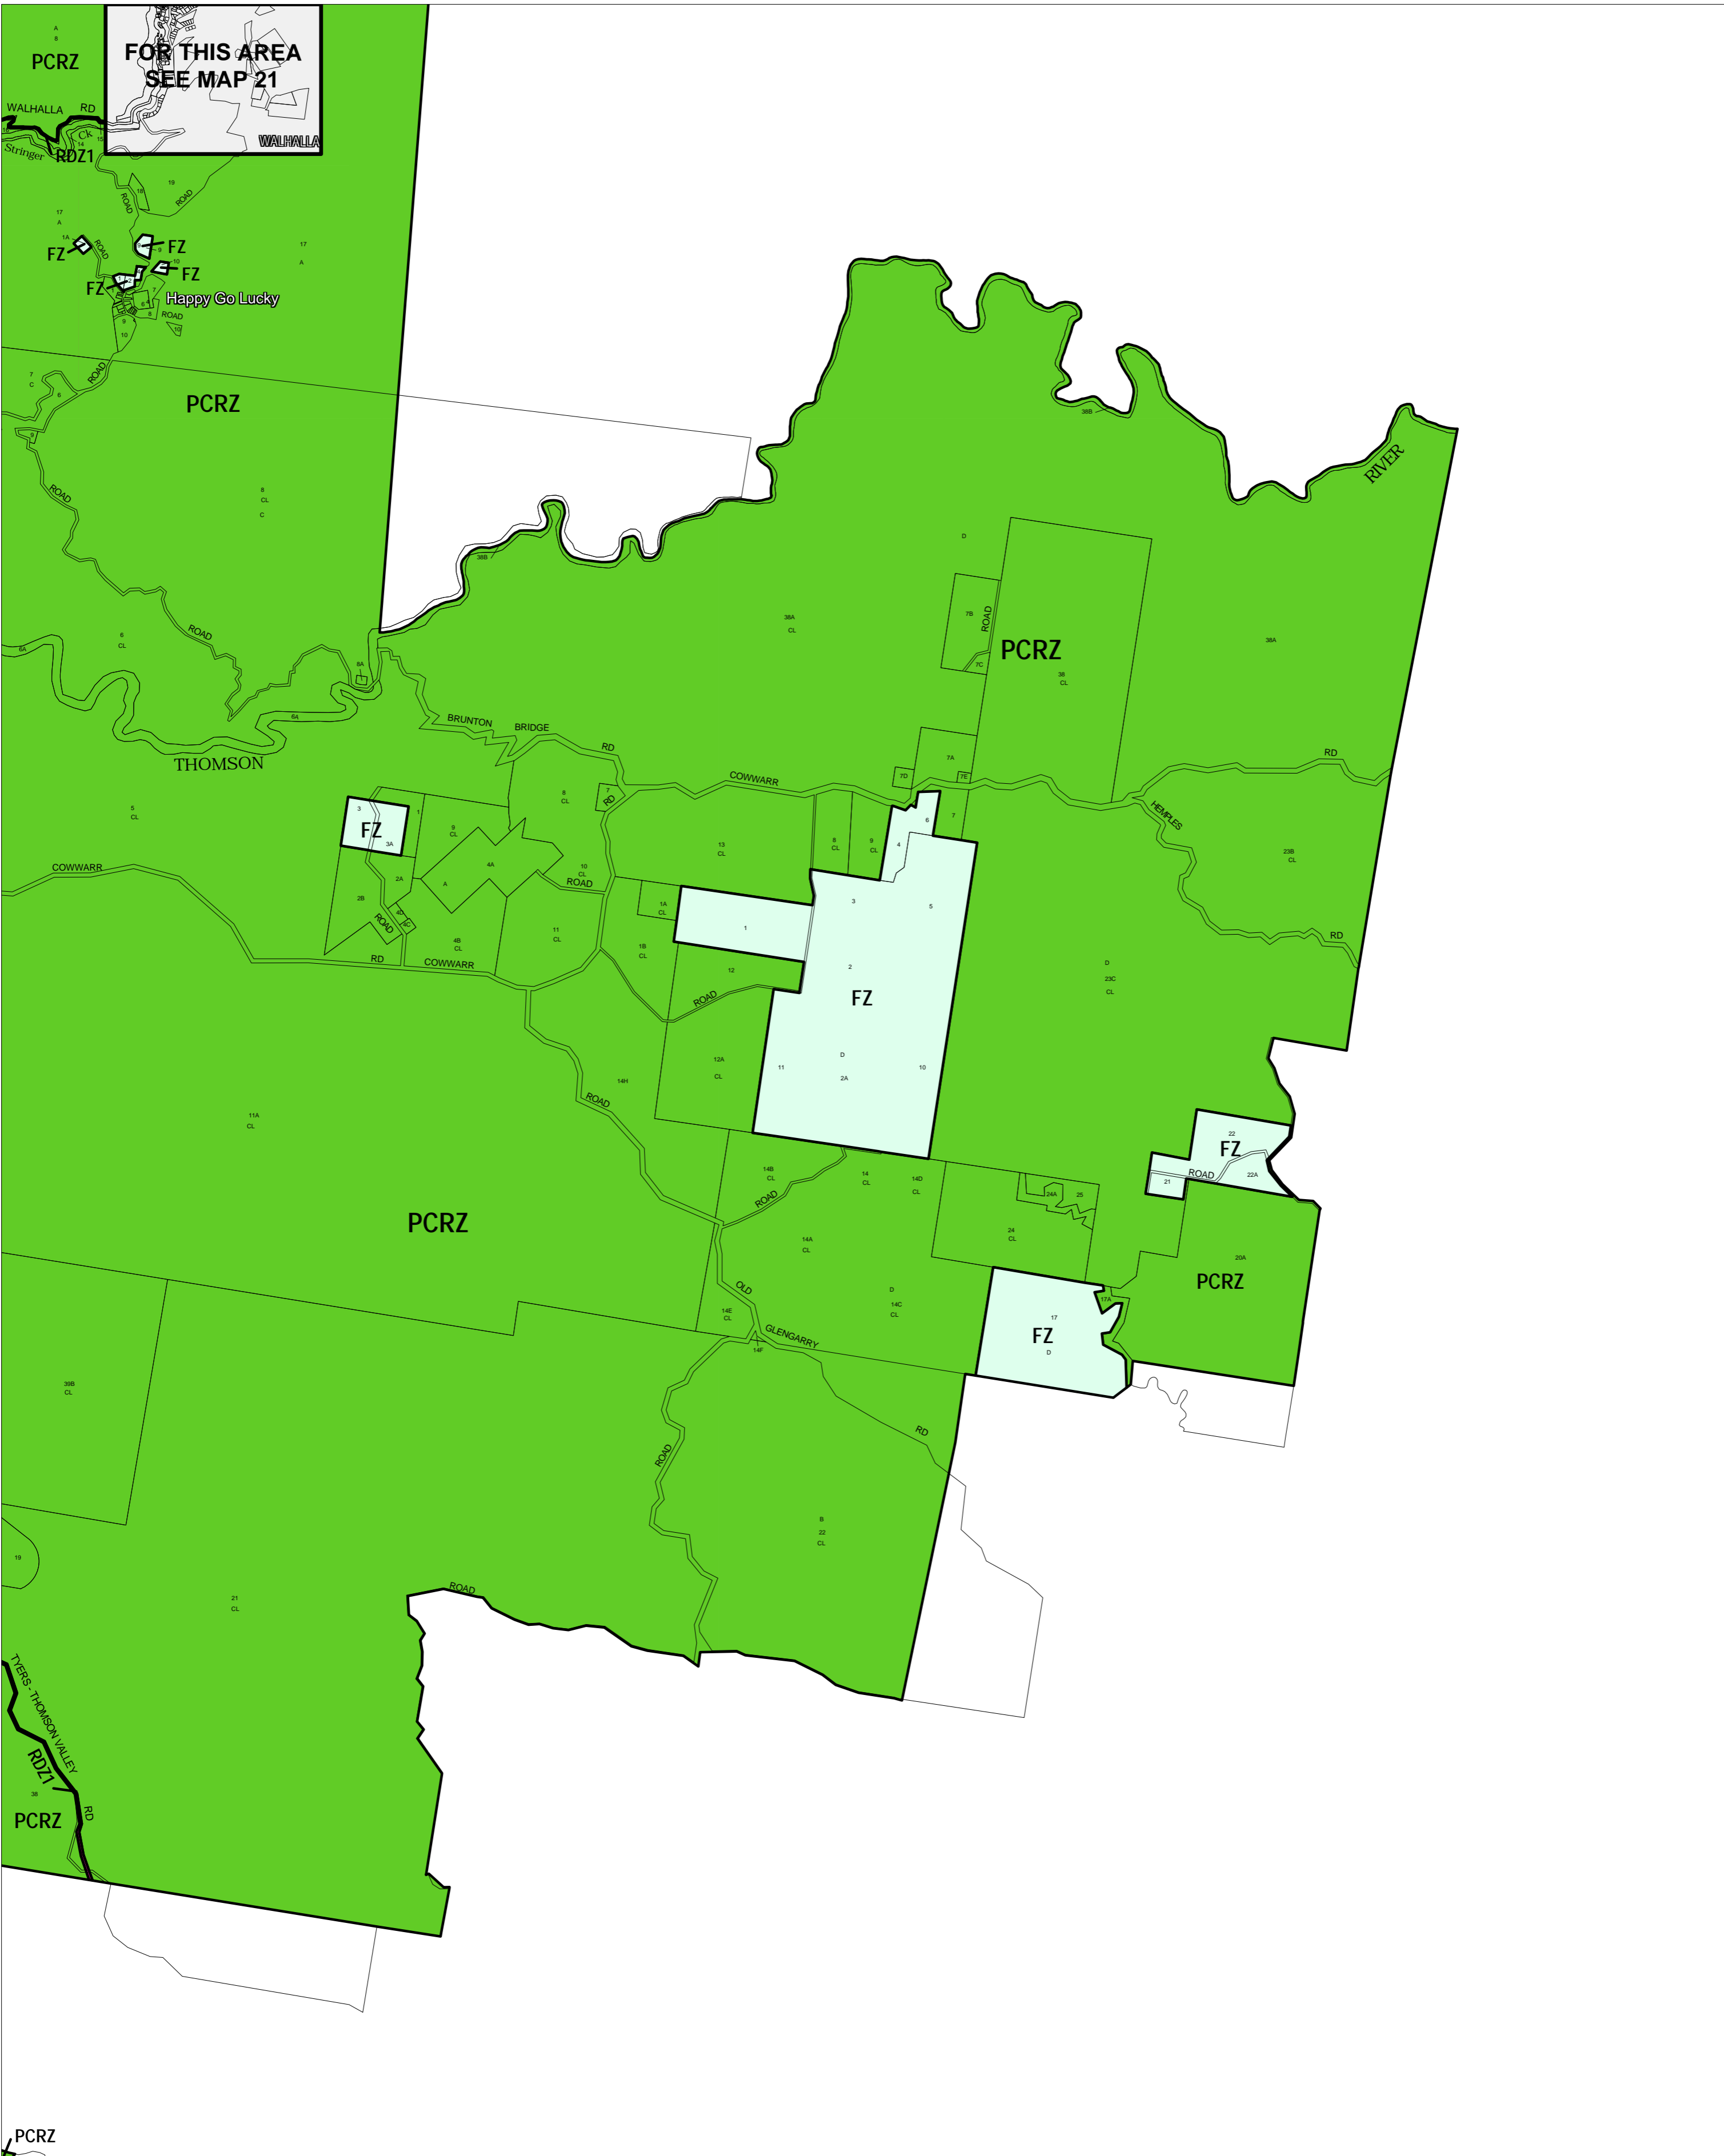

BAW BAW PLANNING SCHEME - LOCAL PROVISION

PCRZ

Public Land	Public Conservation And Resource Zone
Rural	Farming Zone
Special Purpose	Special Use Zone 1
RDZ1	Road Zone Category 1

Amendment C35
Printed: 8/3/2006