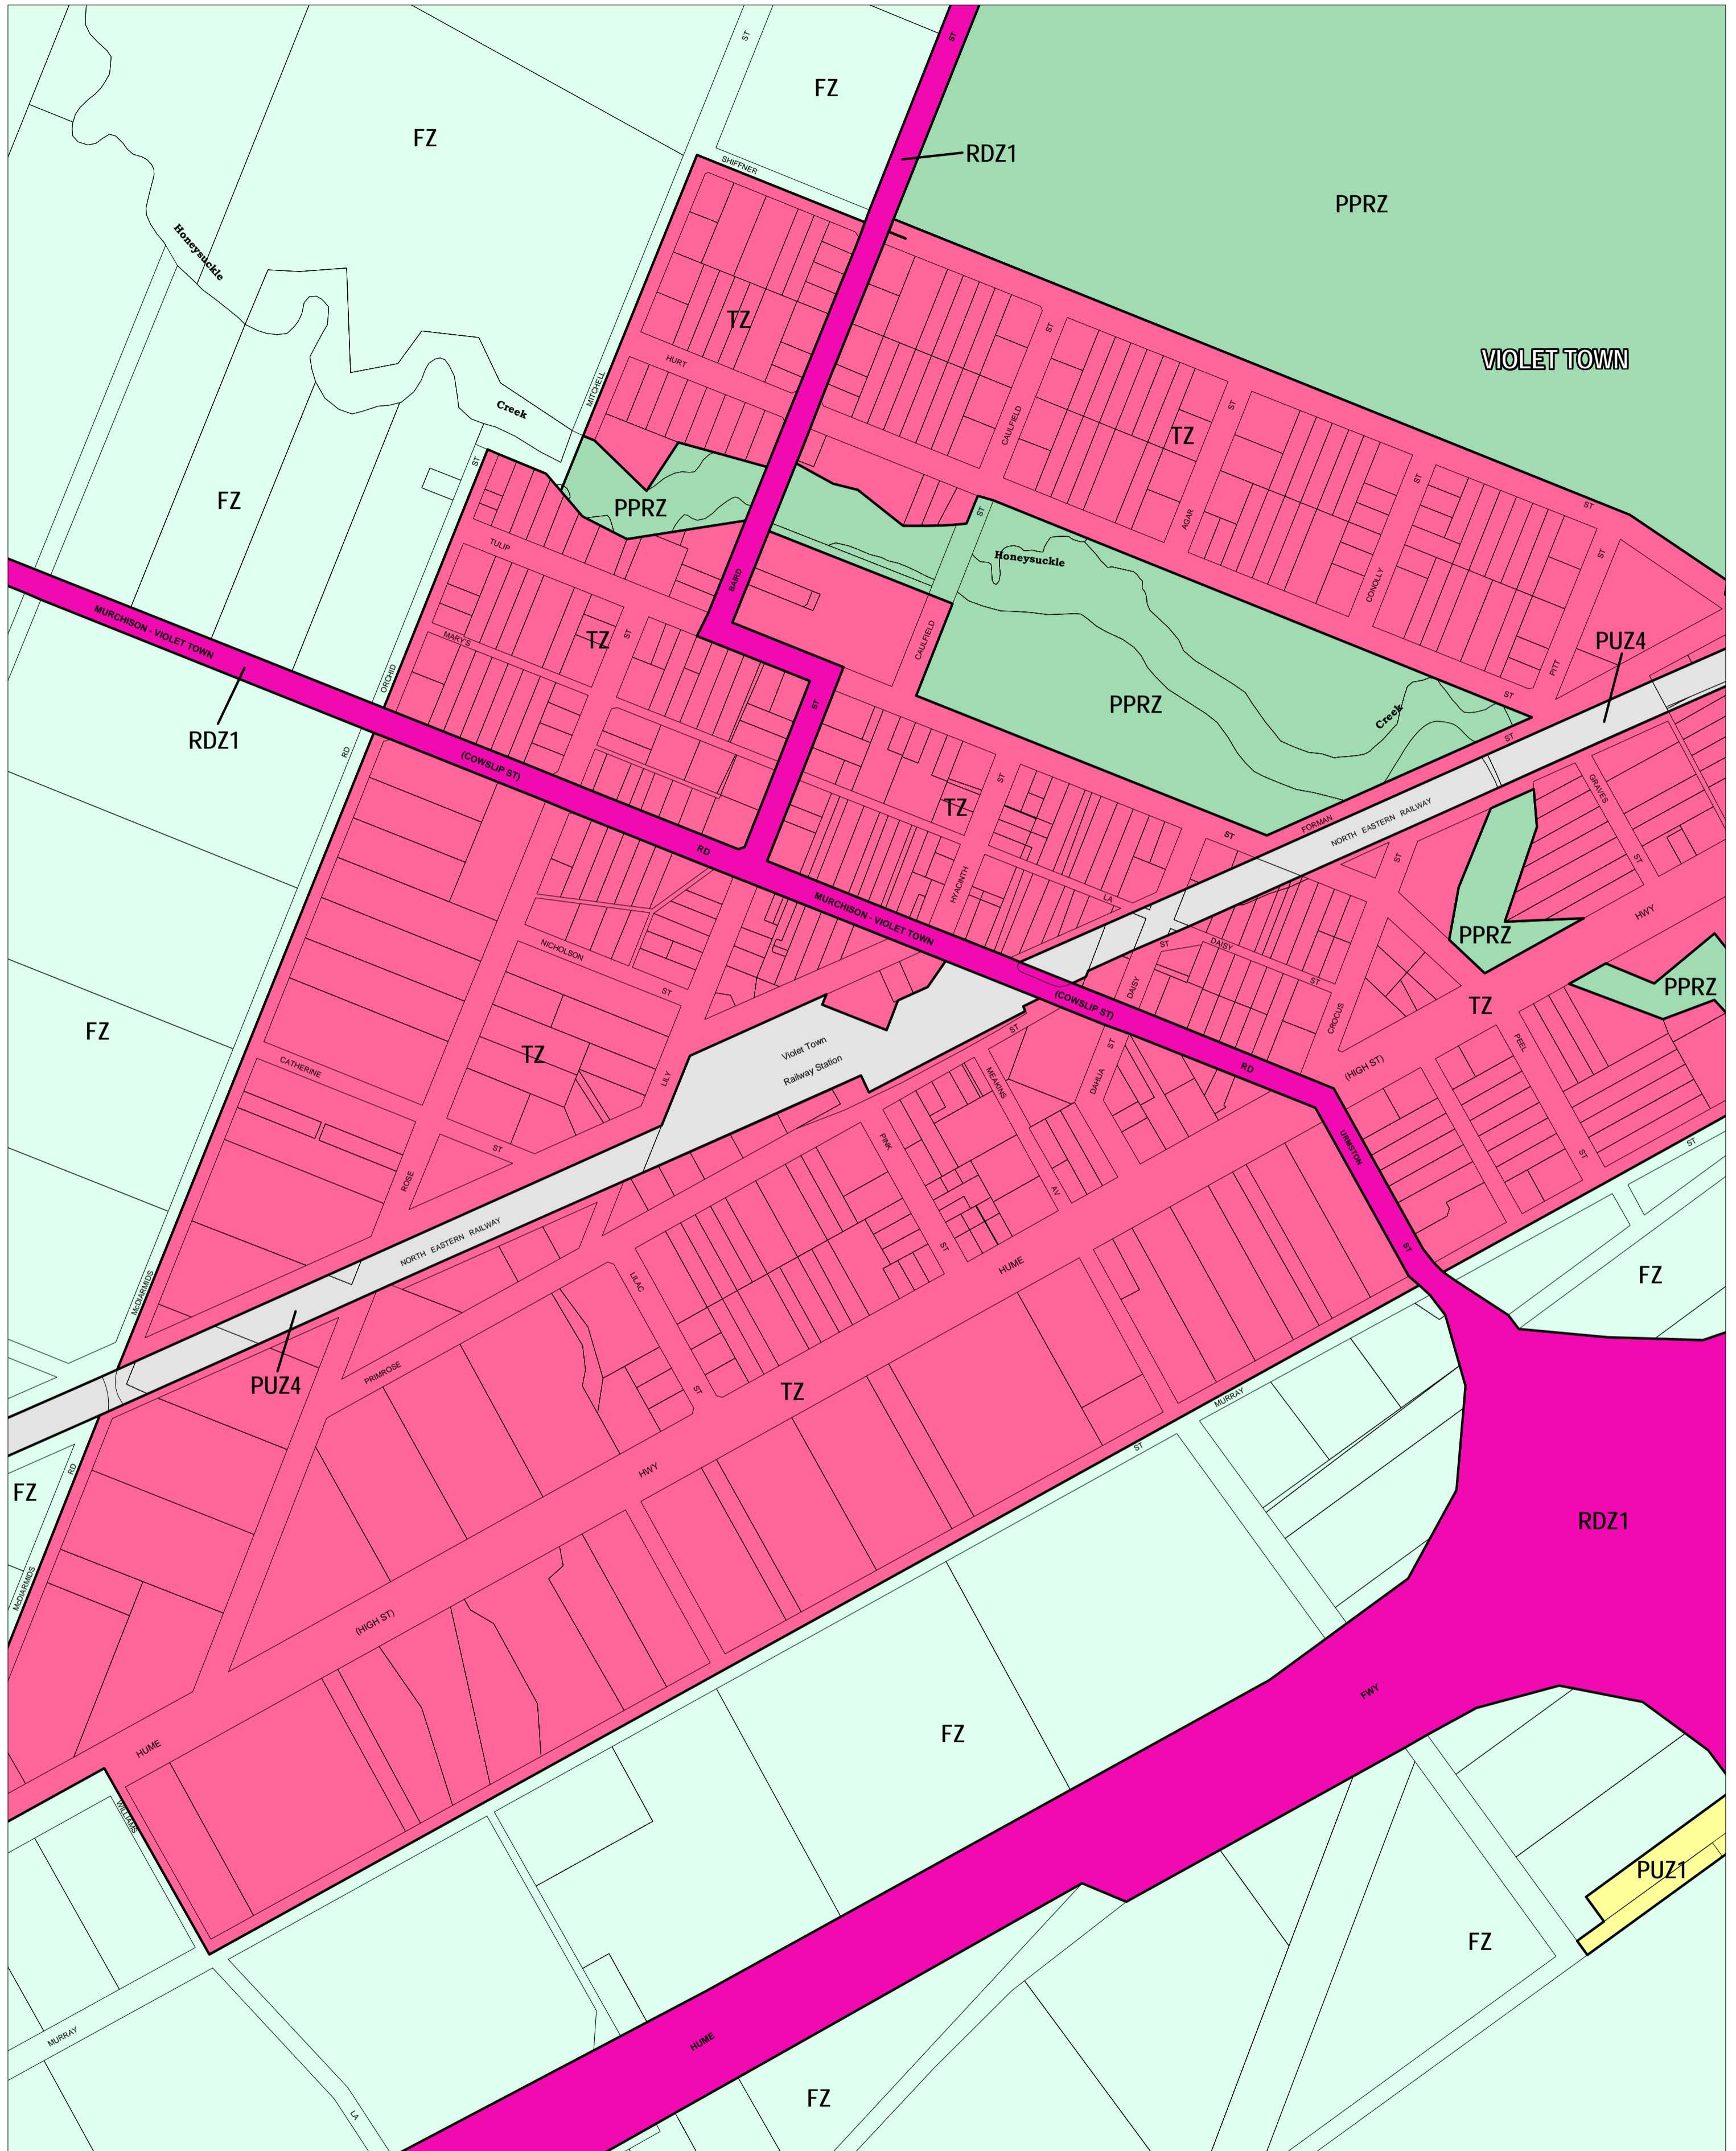

STRATHBOGIE PLANNING SCHEME - LOCAL PROVISION

	Public Land
	Public Park And Recreation Zone
	Public Use Zone - Service And Utility
	Public Use Zone - Transport
	Road Zone - Category 1
	Township Zone
	Farming Zone

Printed: 11/3/2010

AMENDMENT C21