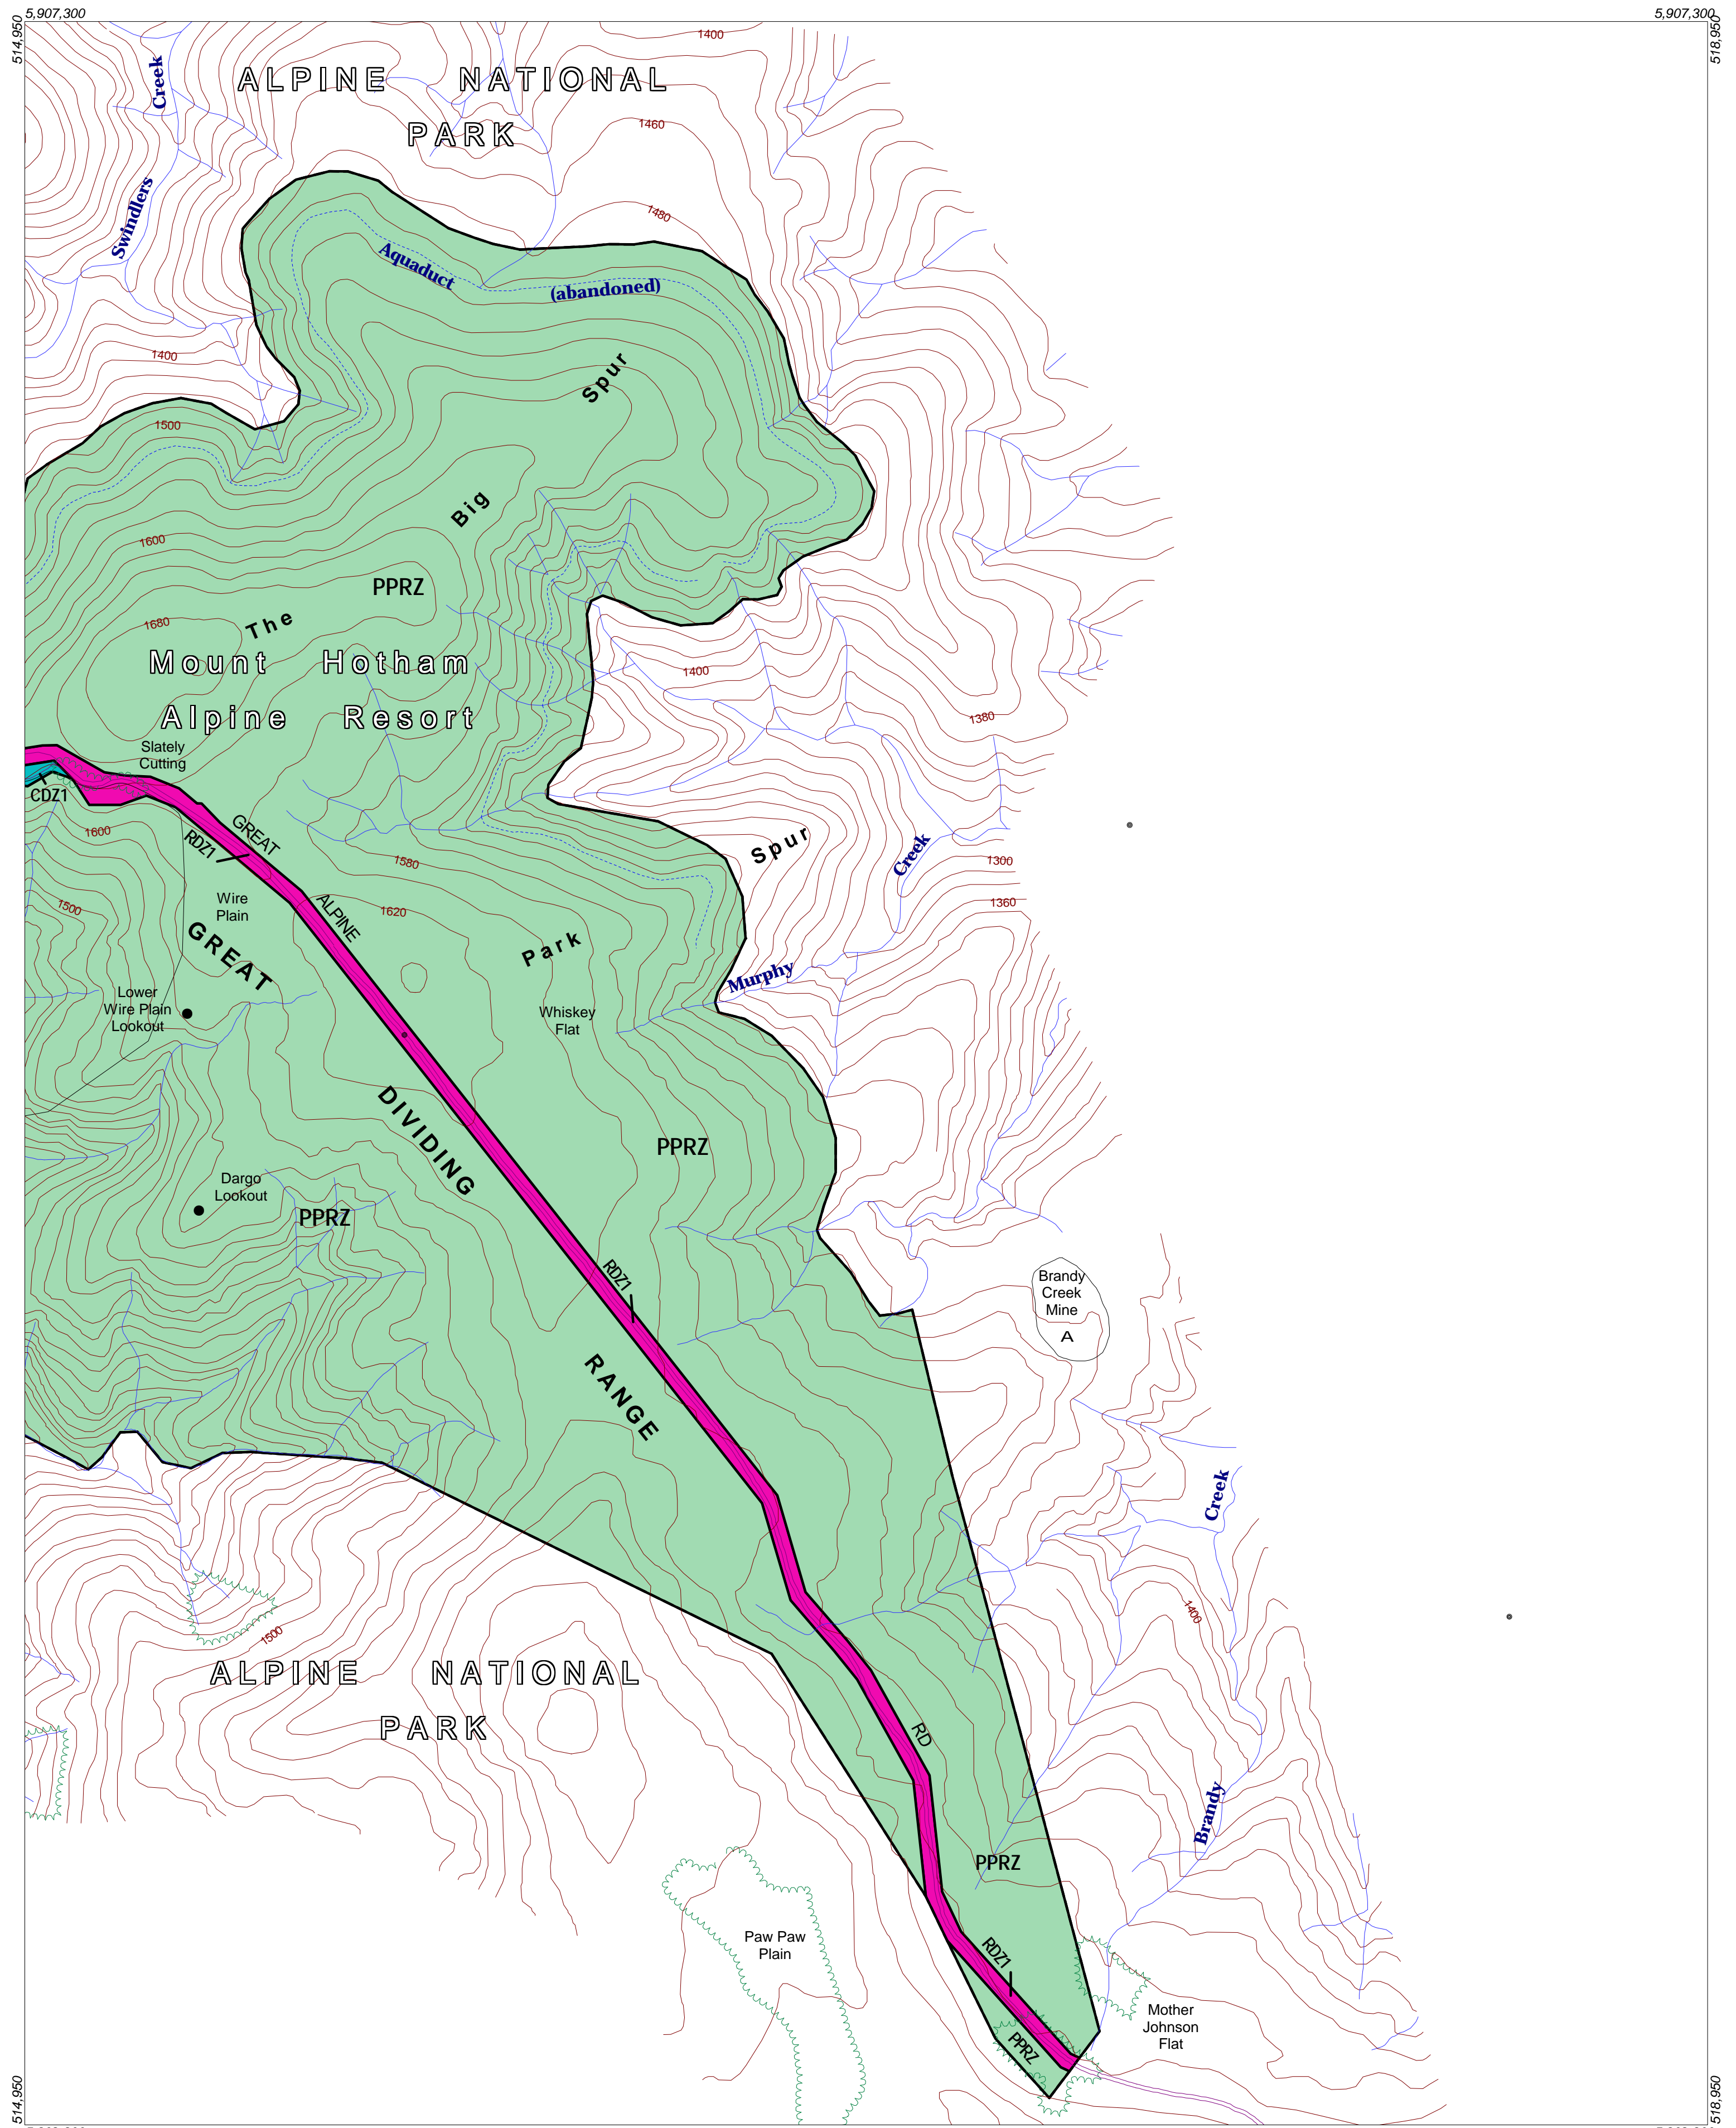

ALPINE RESORTS PLANNING SCHEME - LOCAL PROVISION

1. **Public Land**
2. PPRZ Public Park And Recreation Zone
   - RDZ1 Road Zone Category 1
3. **Special Purpose**
4. CDZ1 Comprehensive Development Zone 1

Amendment C6
Printed: 16/6/2004