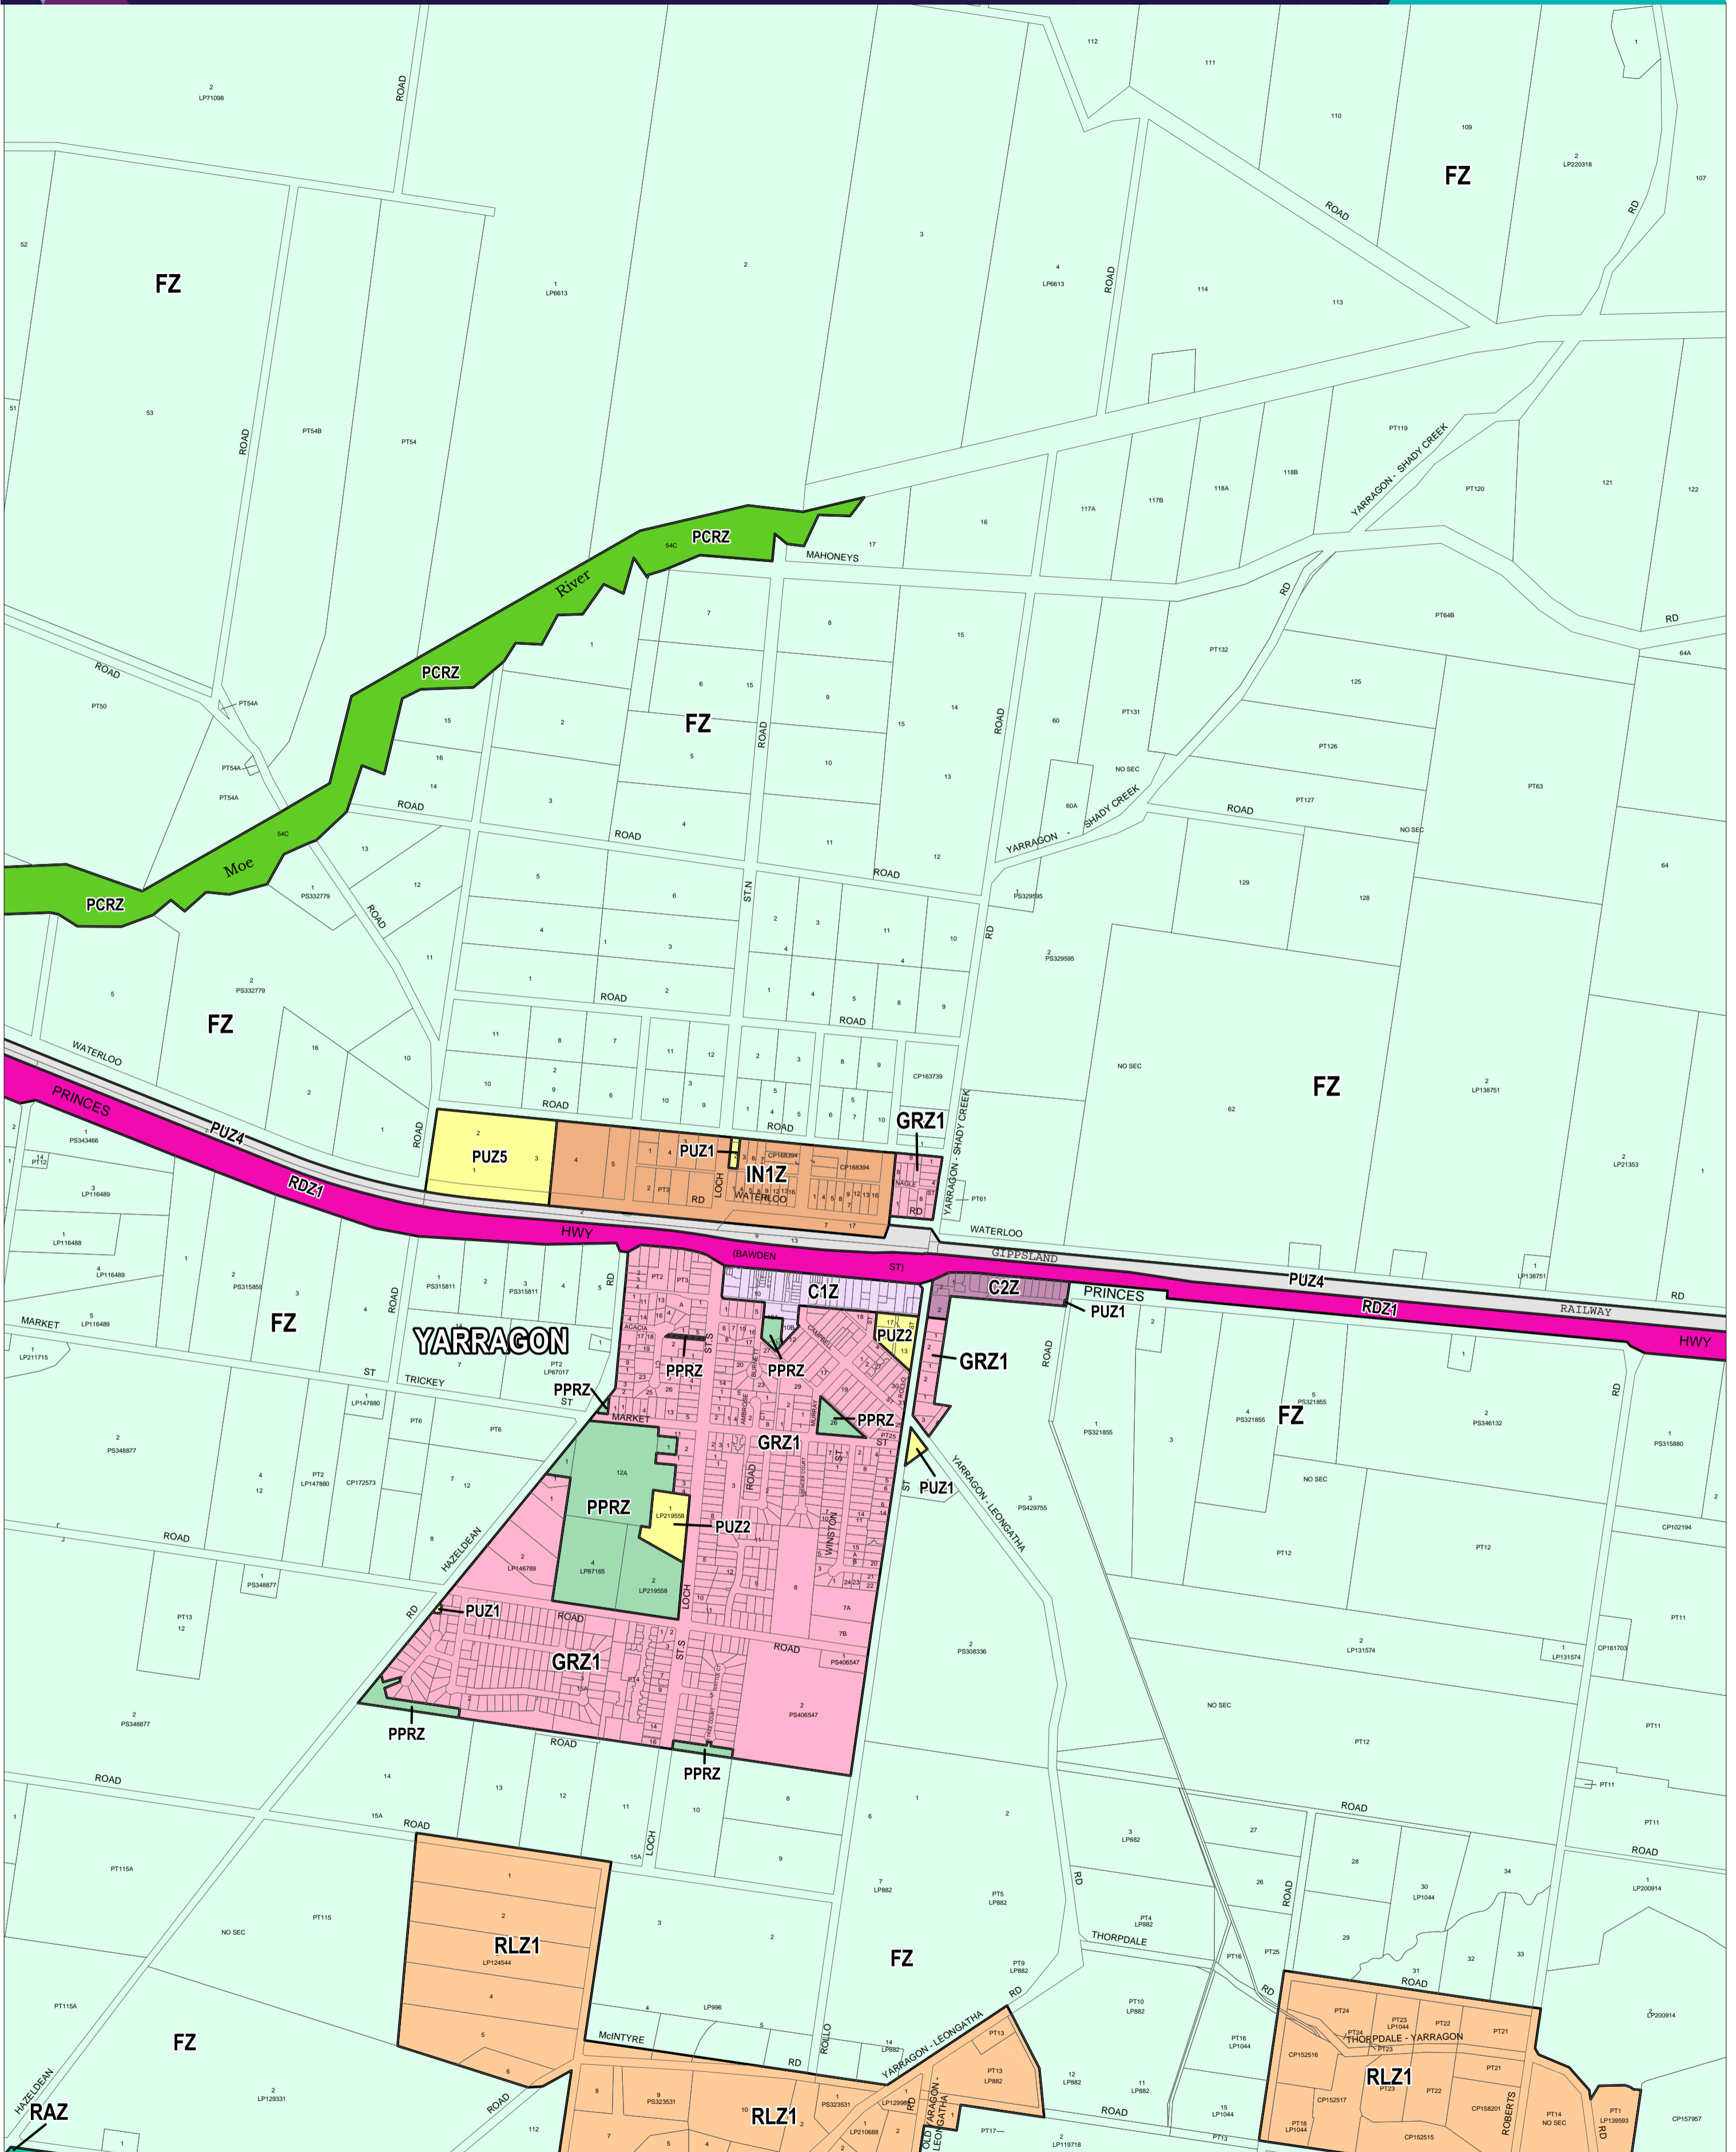

BAW BAW PLANNING SCHEME - LOCAL PROVISION

Commercial	Public Use Zone - Service And Utility
C1Z Commercial 1 Zone	PUZ1 Public Use Zone - Service And Utility
C2Z Commercial 2 Zone	PUZ4 Public Use Zone - Transport
Industrial	Road Zone - Category 1
IN1Z Industrial 1 Zone	RDZ1 Road Zone - Category 1
Public Land	Residential
PCRZ Public Conservation And Resource Zone	GRZ1 General Residential Zone - Schedule 1
PPRZ Public Park And Recreation Zone	Rural
PUZ5 Public Use Zone - Cemetery/crematorium	FZ Farming Zone
PUZ2 Public Use Zone - Education	RAZ Rural Activity Zone
	RLZ1 Rural Living Zone - Schedule 1

Municipal Boundary

AUSTRALIAN MAP GRID ZONE 55

PREPARED BY: Planning Mapping Services

Printed: 9/12/2016

AMENDMENT C89 PART 1

Environment, Land, Water and Planning