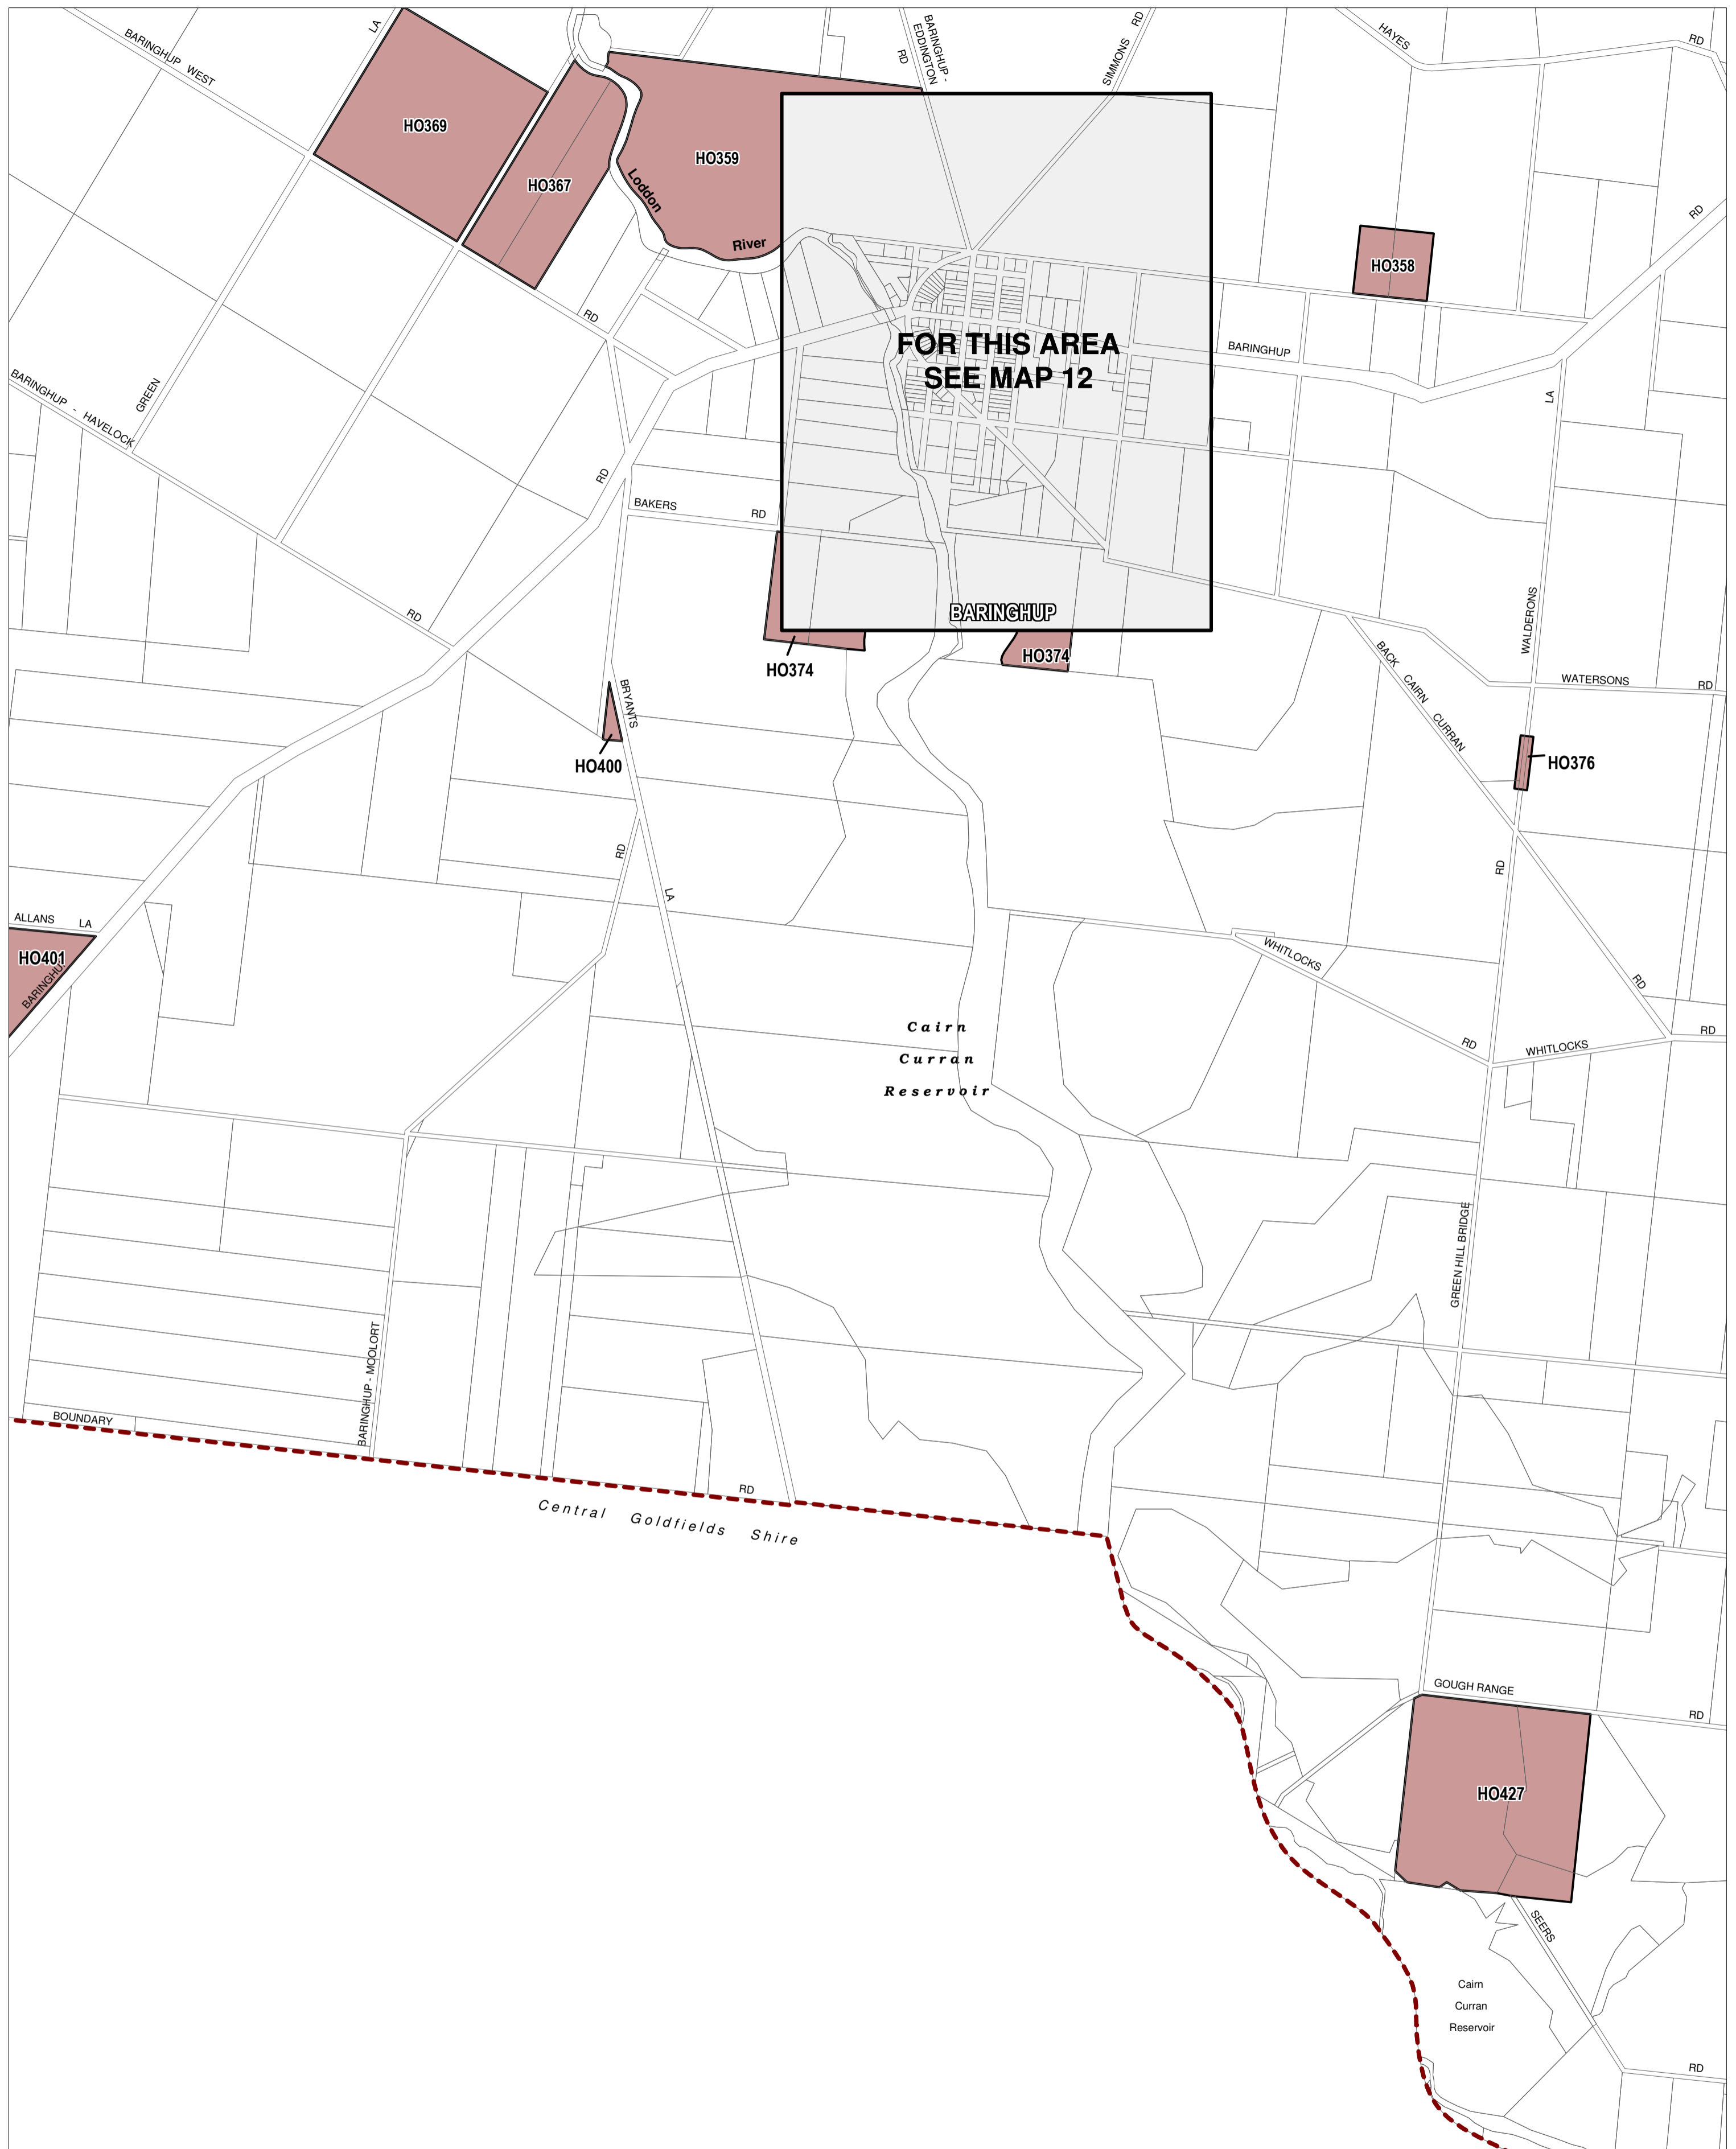

MOUNT ALEXANDER PLANNING SCHEME - LOCAL PROVISION

Overlays

HO Heritage Overlay

AUSTRALIAN MAP GRID ZONE 55

Printed: 14/6/2013

AMENDMENT C65