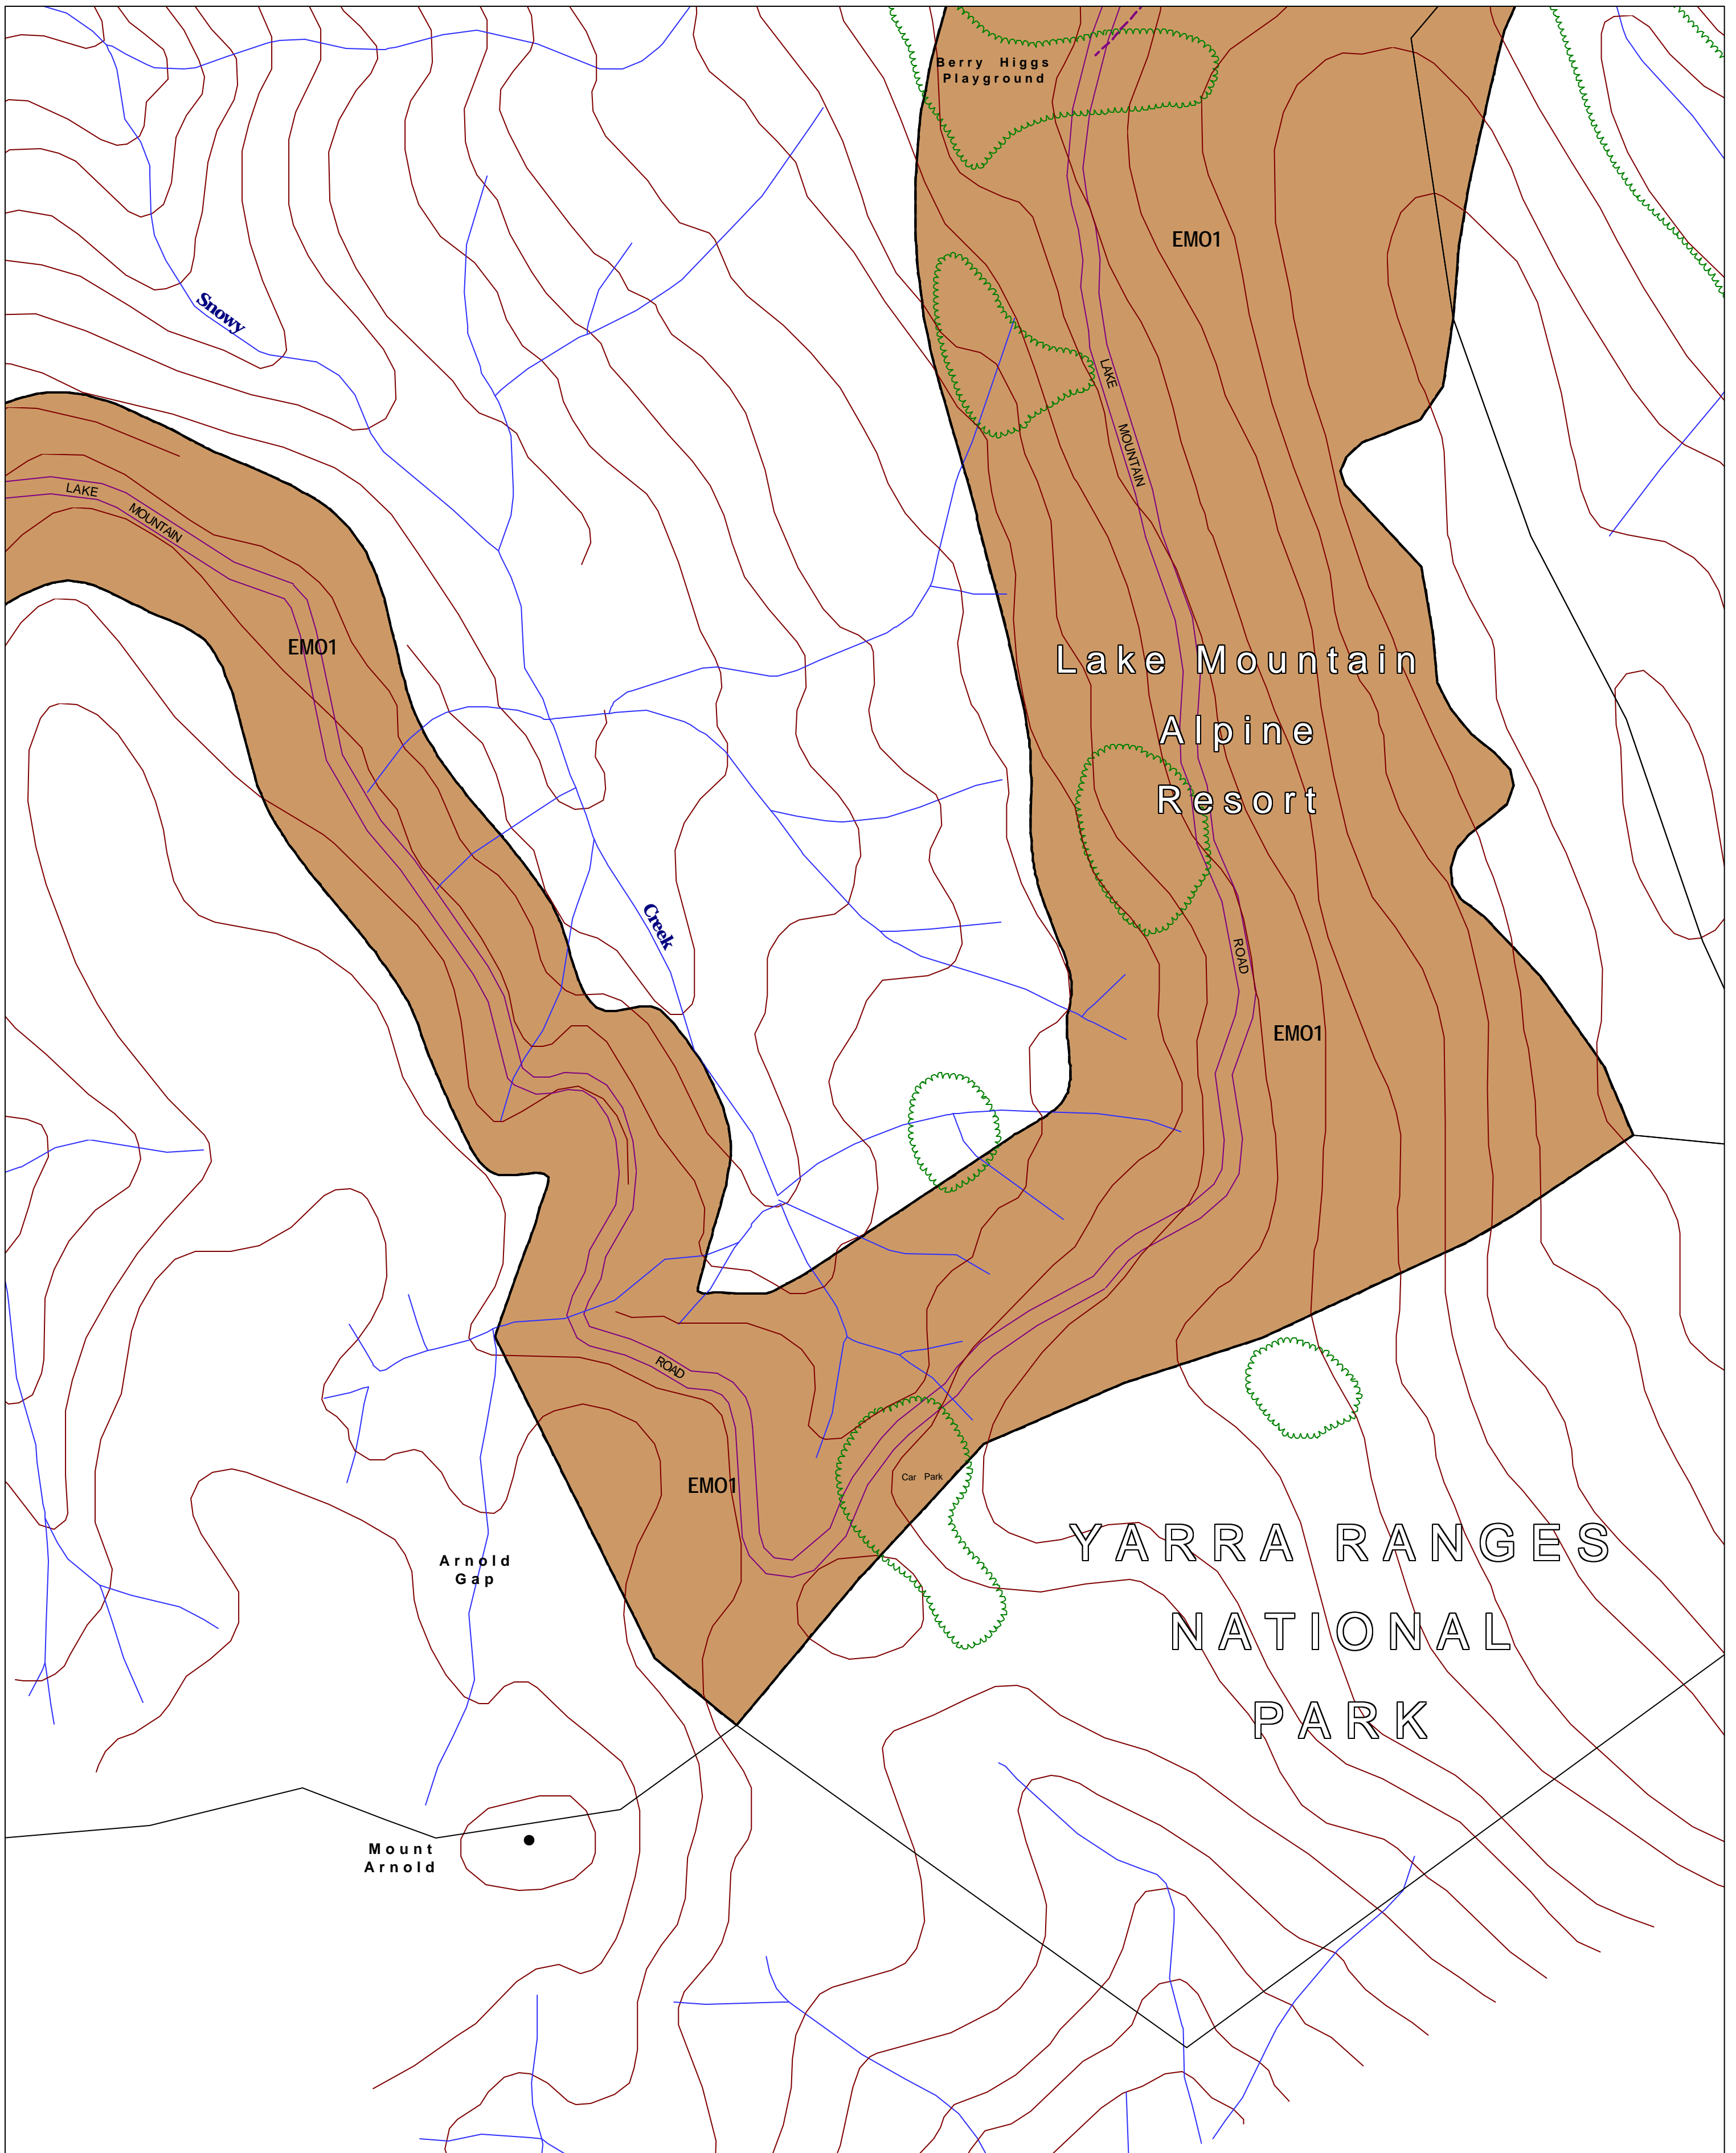

ALPINE RESORTS PLANNING SCHEME - LOCAL PROVISION

Overlays

EMO1 Erosion Management Overlay - Schedule 1

AUSTRALIAN MAP GRID ZONE 55

Printed: 10/10/2007

AMENDMENT C9