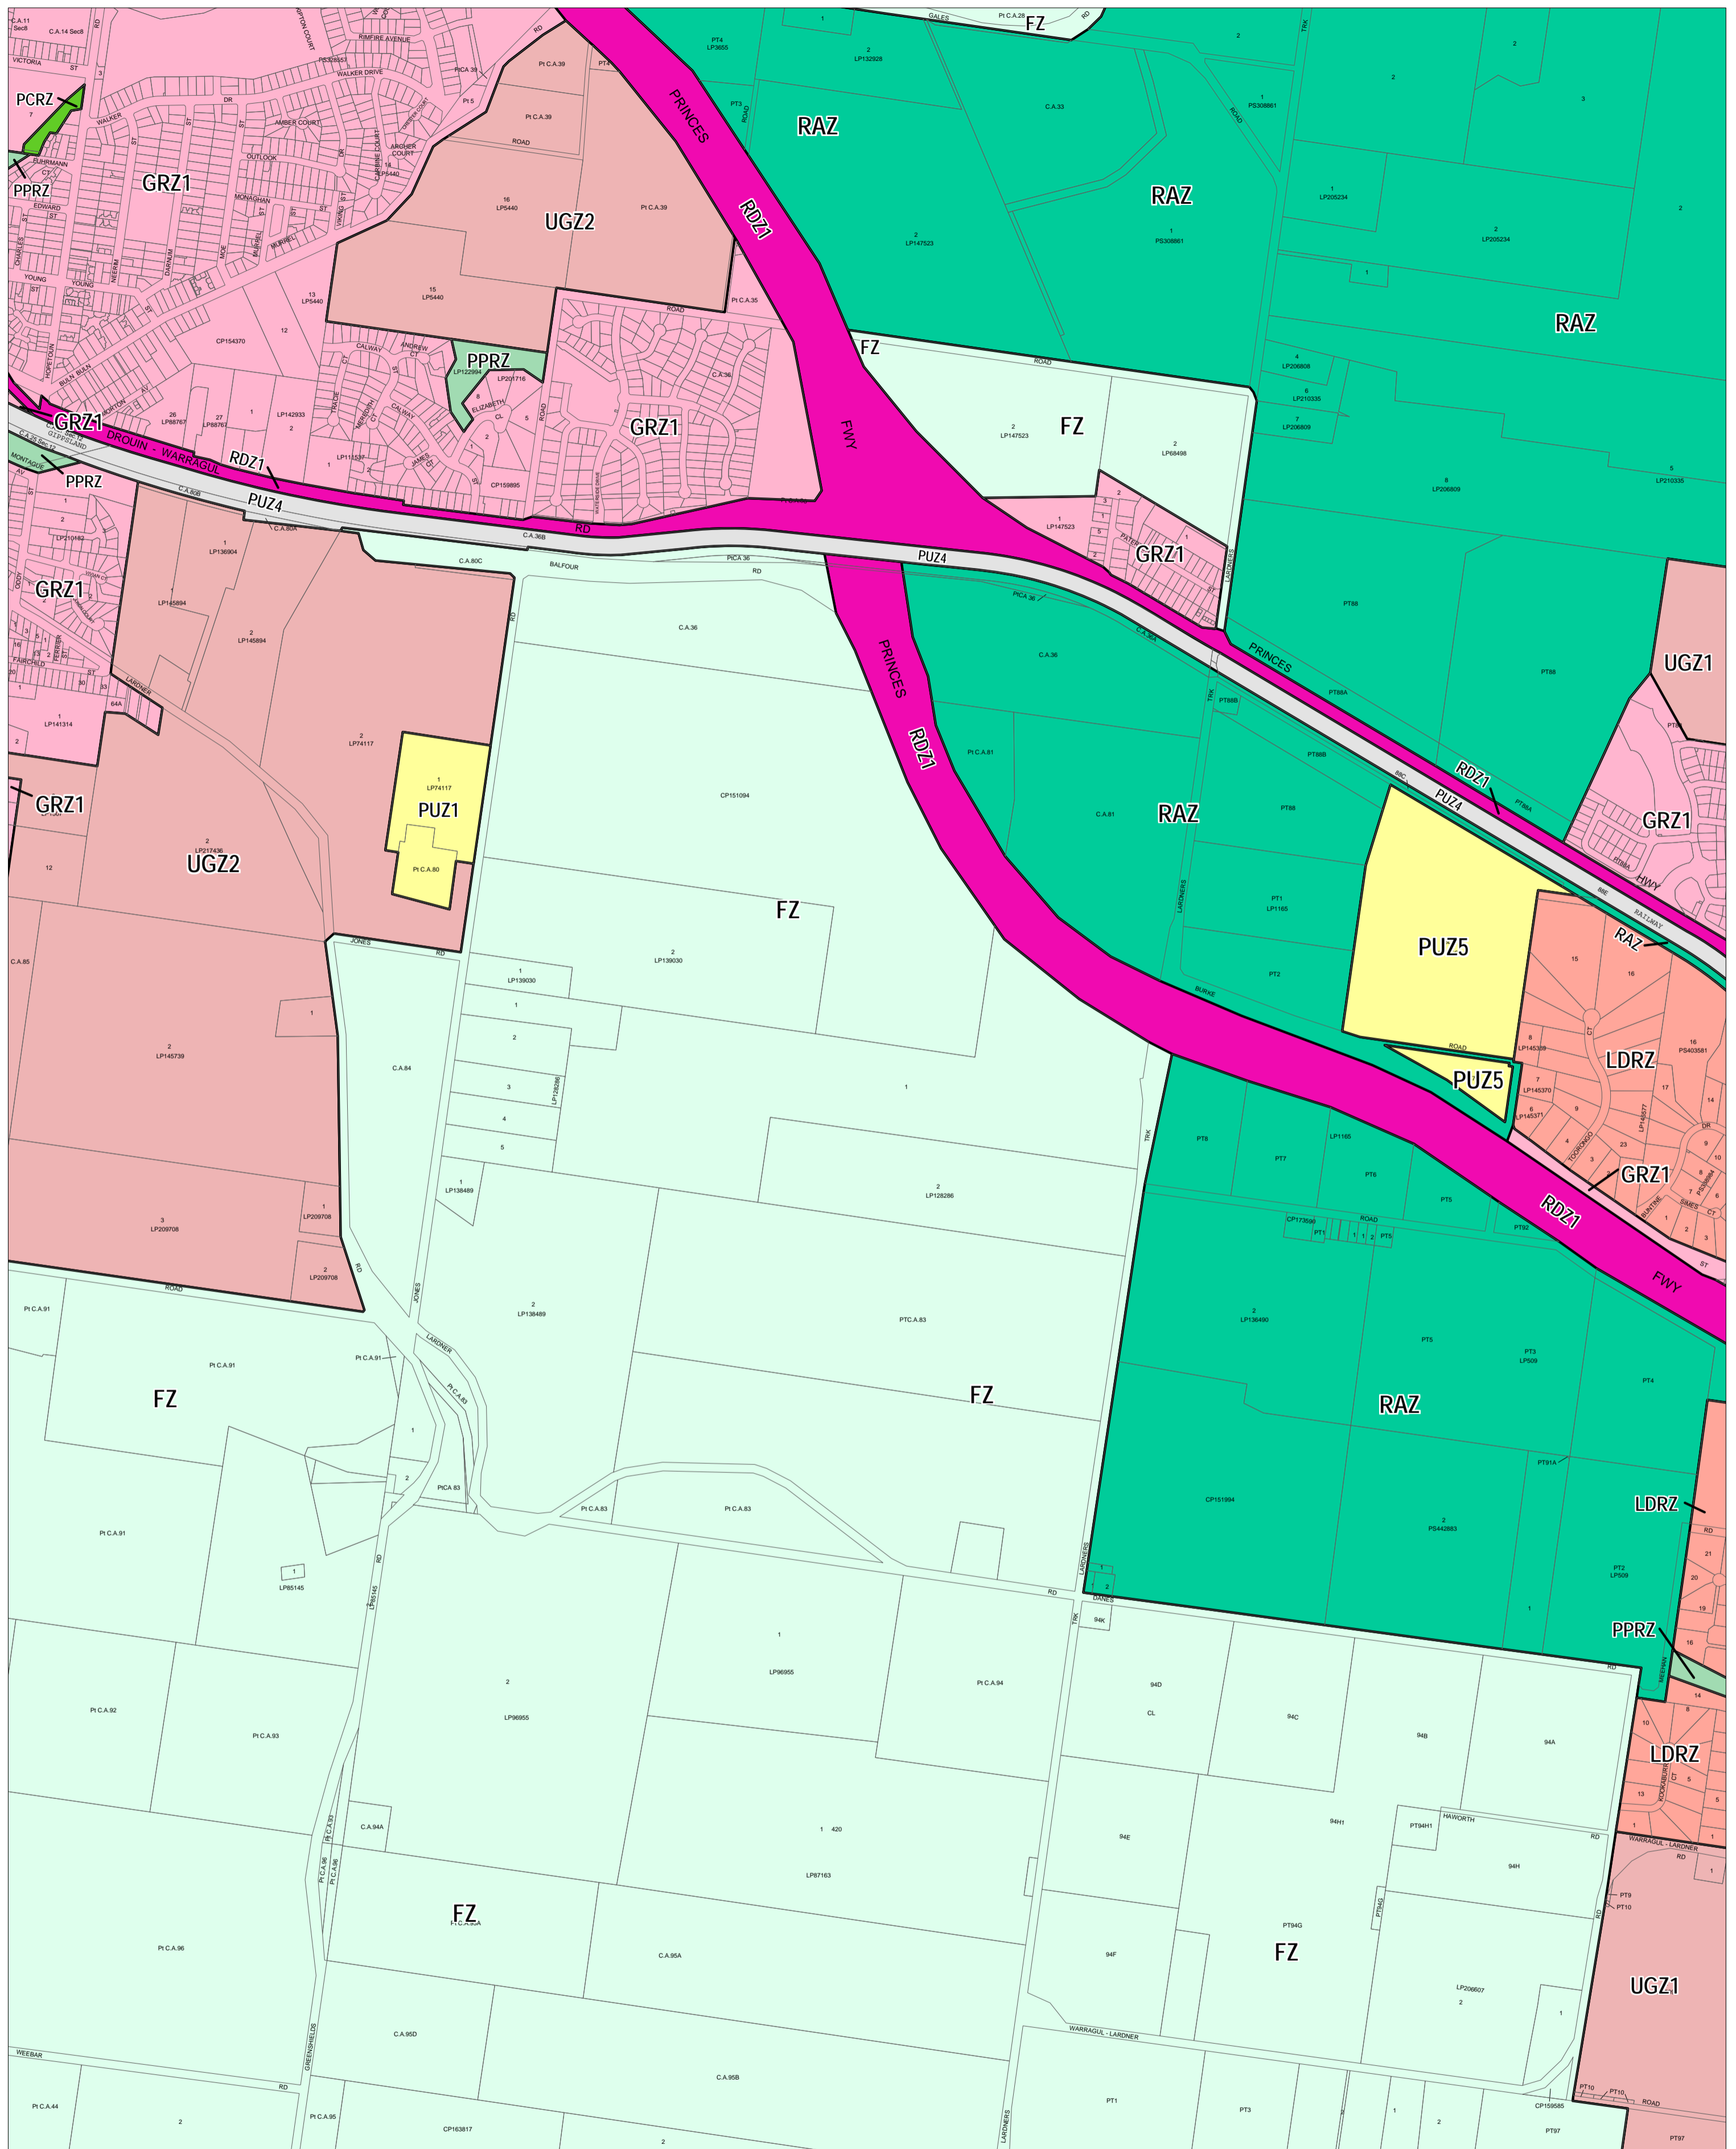

BAW BAW PLANNING SCHEME - LOCAL PROVISION

Public Land	Rural	Low Density Residential Zone
PCRZ Public Conservation And Resource Zone	FZ Farming Zone	LDRZ Low Density Residential Zone
PPRZ Public Park And Recreation Zone	RAZ Rural Activity Zone	
PUZ5 Public Use Zone - Cemetery/crematorium	Special Purpose	
PUZ1 Public Use Zone - Service And Utility	UGZ1 Urban Growth Zone - Schedule 1	
PUZ4 Public Use Zone - Transport	UGZ2 Urban Growth Zone - Schedule 2	
Road Zone - Category 1		
RDZ1 Road Zone - Category 1		
Residential		
GRZ1 General Residential Zone - Schedule 1		

200 0 200 400 600 800 1000 m

AUSTRALIAN MAP GRID ZONE 55

INDEX TO ADJOINING METRIC SERIES MAP

Printed: 24/10/2014

AMENDMENT C108