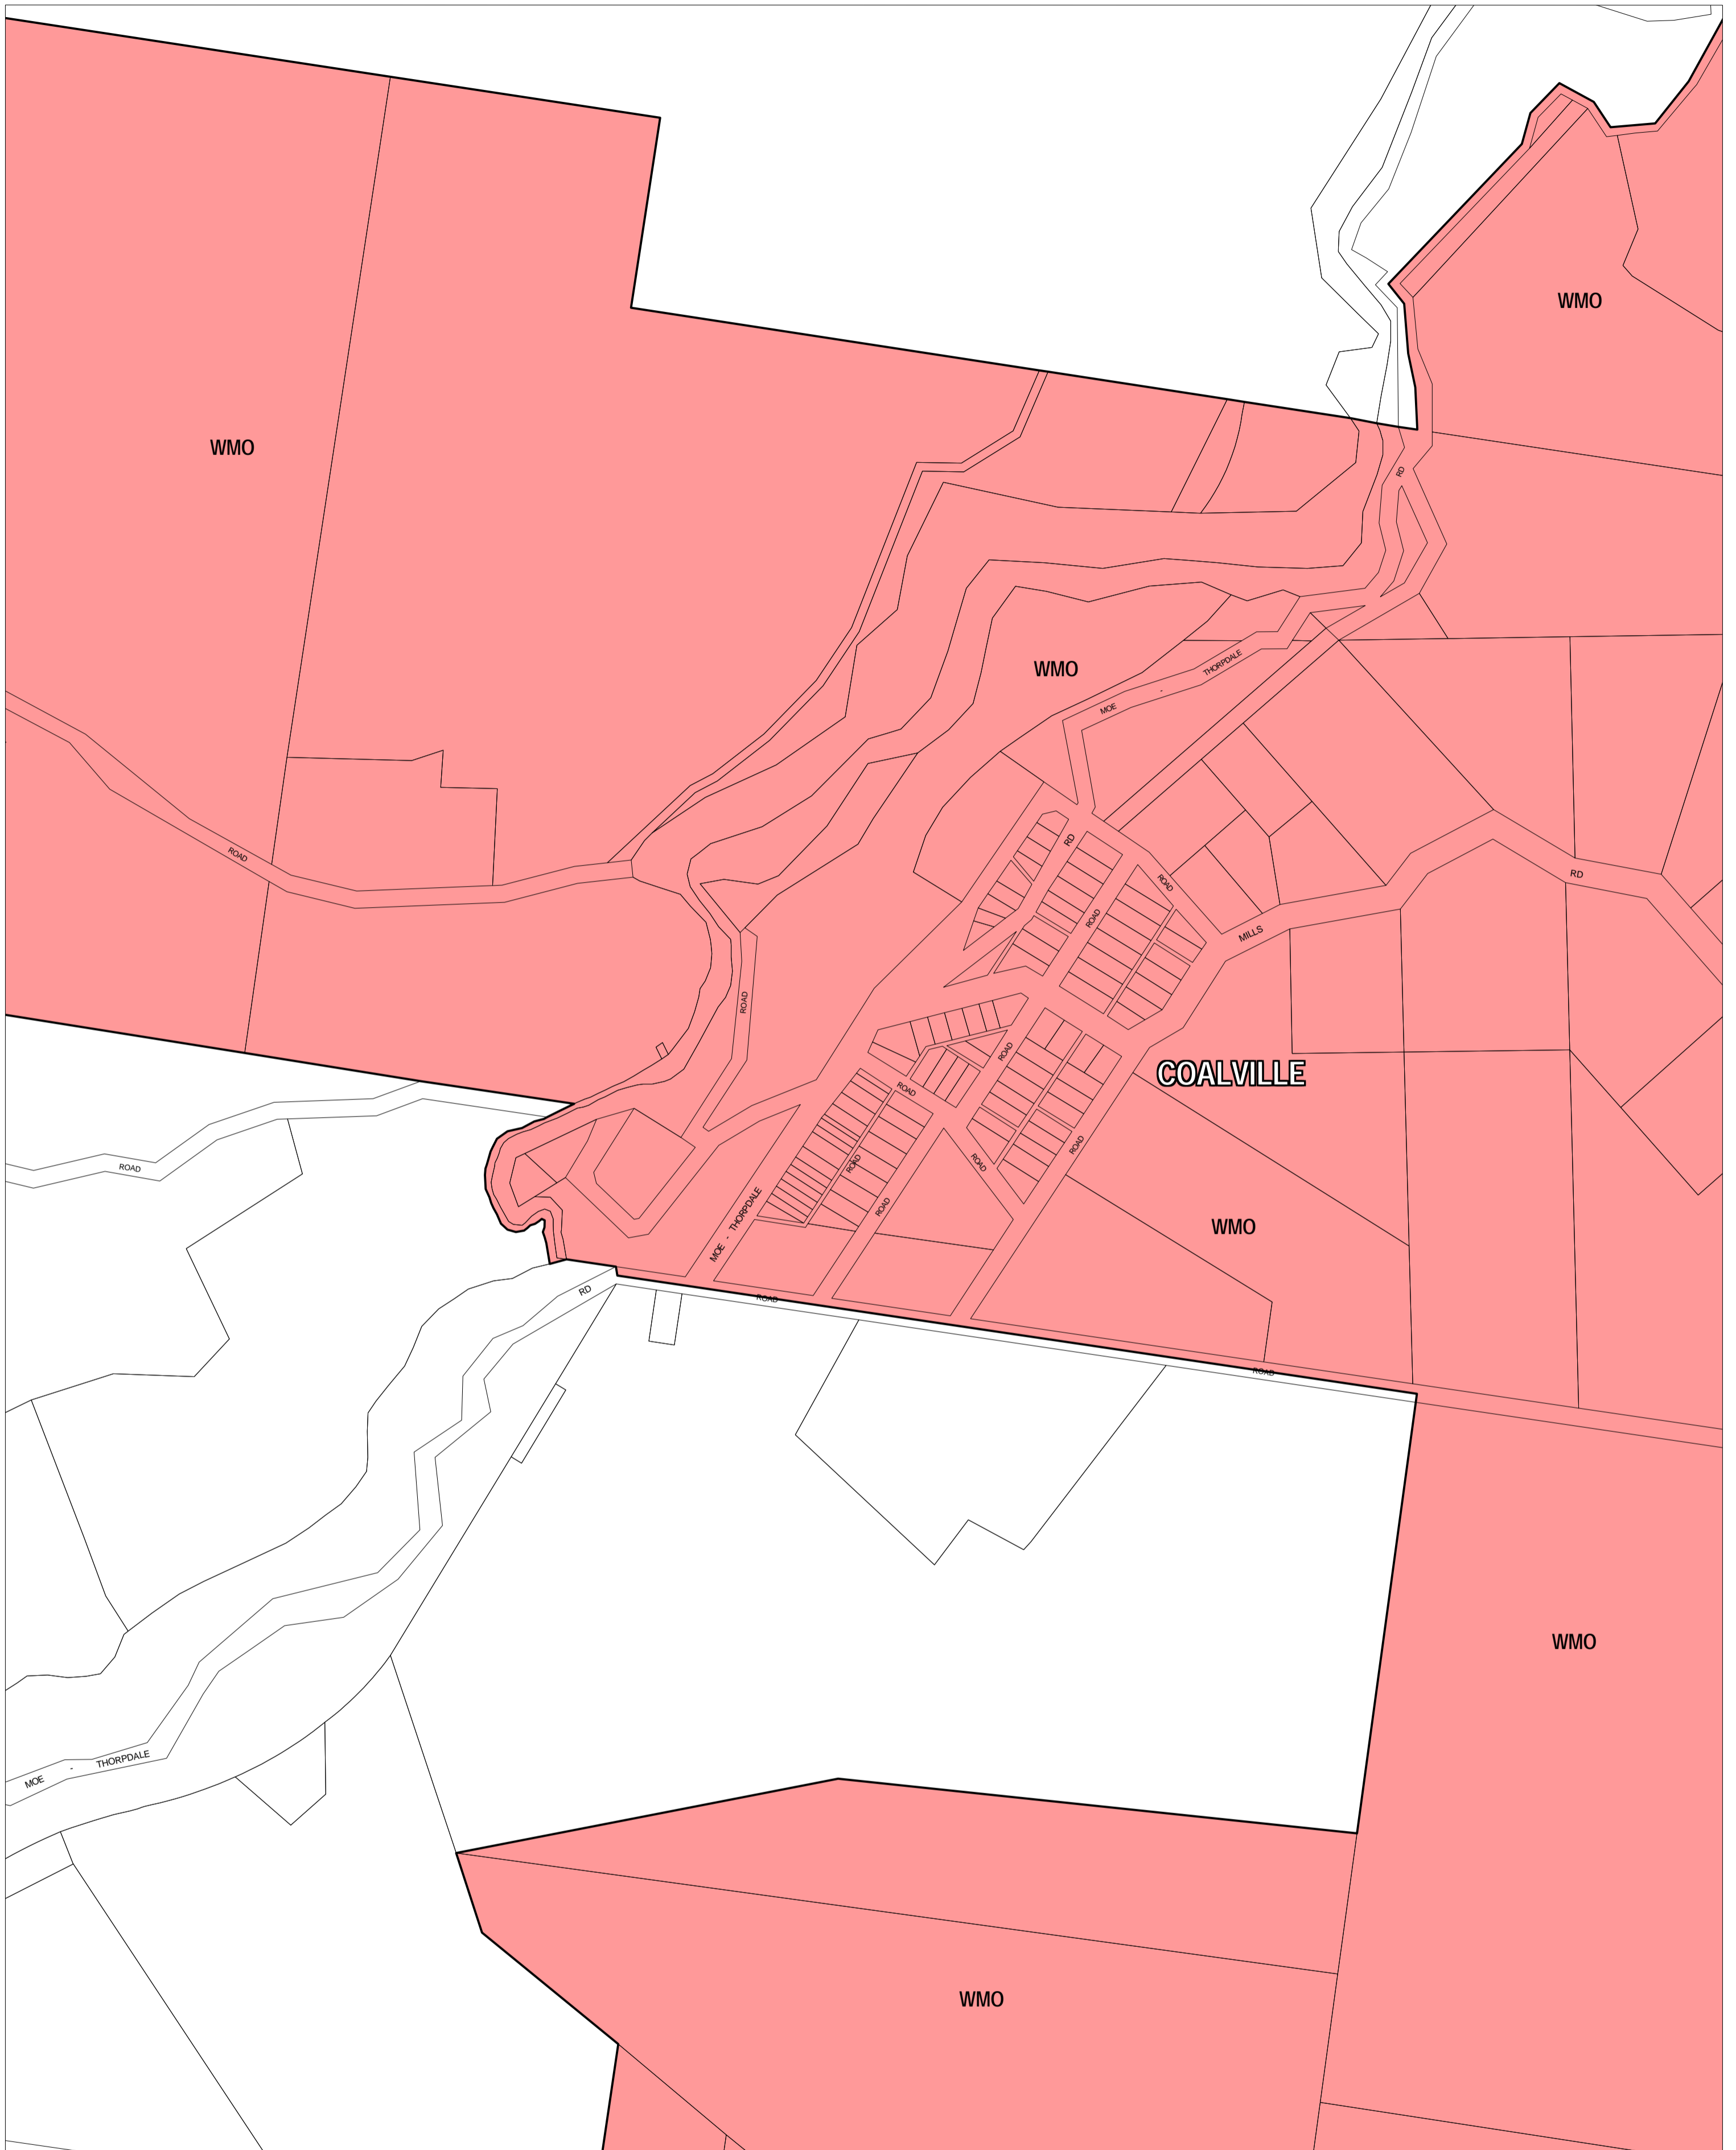

BAW BAW PLANNING SCHEME - LOCAL PROVISION

Overlays

Wildfire Management Overlay

AUSTRALIAN MAP GRID ZONE 55

INDEX TO ADJOINING METRIC SERIES MAP

Printed: 20/7/2007

AMENDMENT C33