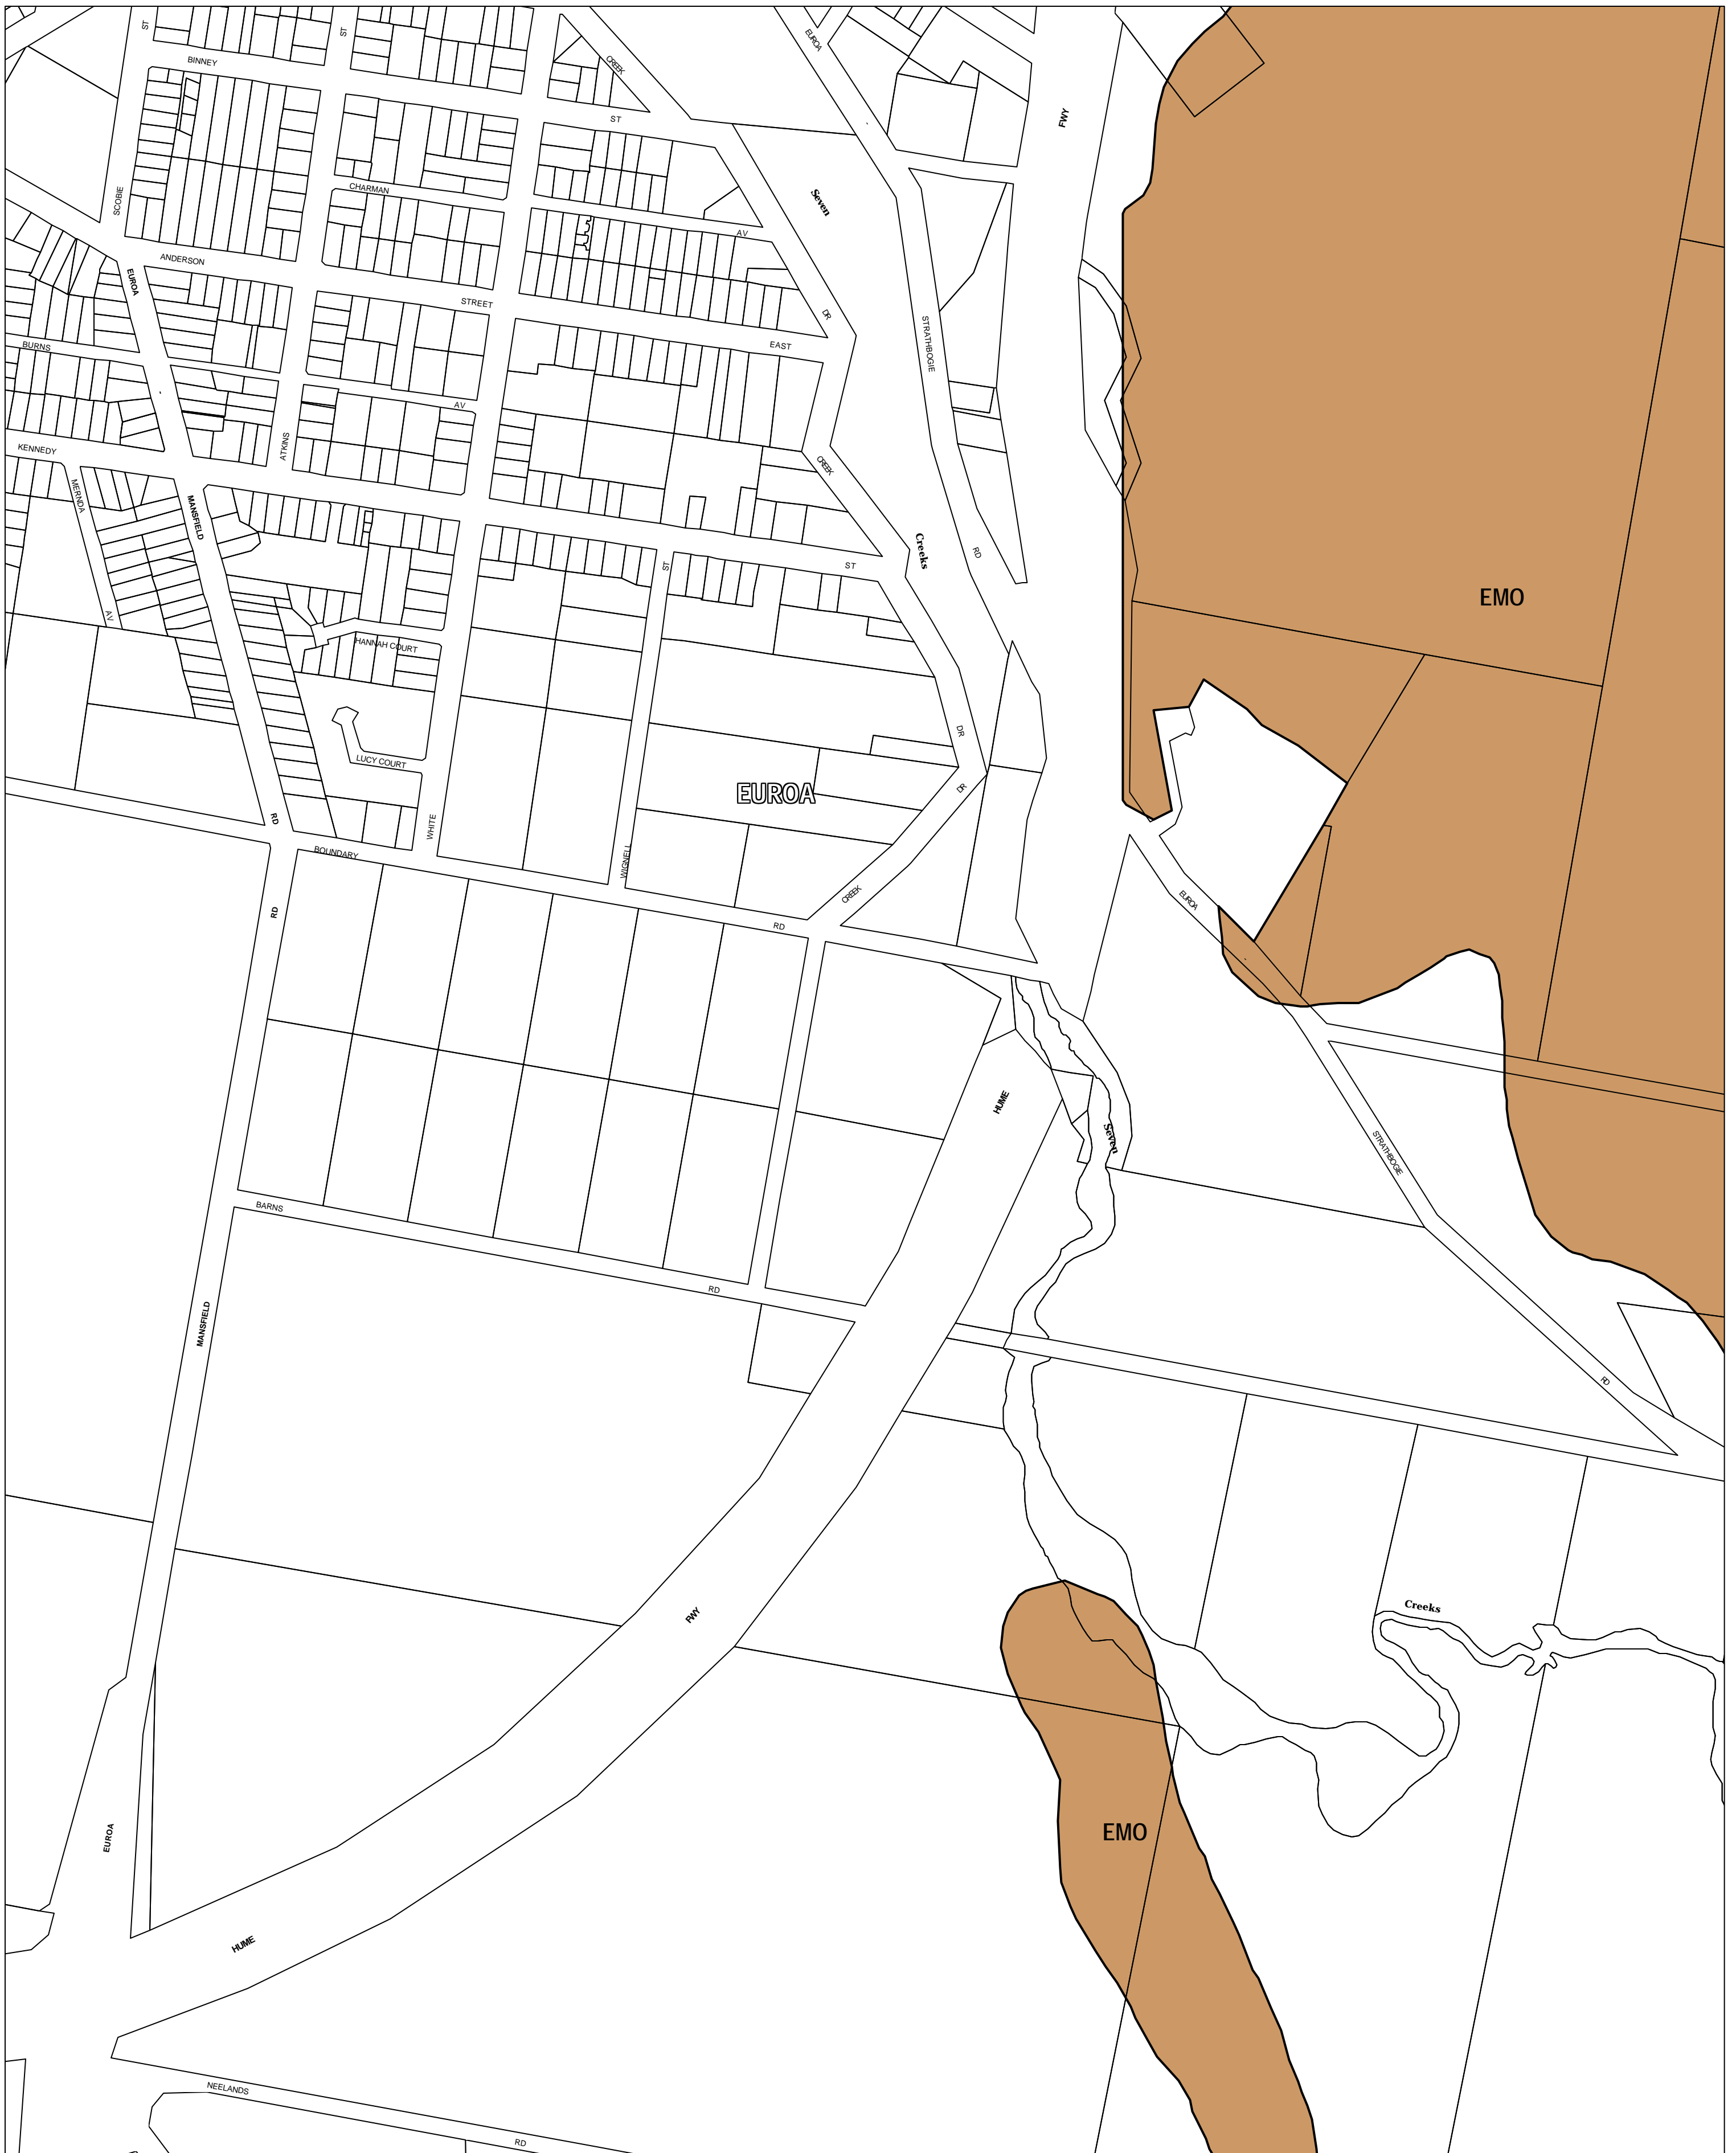

STRATHBOGIE PLANNING SCHEME - LOCAL PROVISION

Overlays
Erosion Management Overlay

AUSTRALIAN MAP GRID ZONE 55

INDEX TO ADJOINING METRIC SERIES MAP

Printed: 12/6/2007

AMENDMENT C18

EROSION MANAGEMENT OVERLAY

MAP No 18EMO