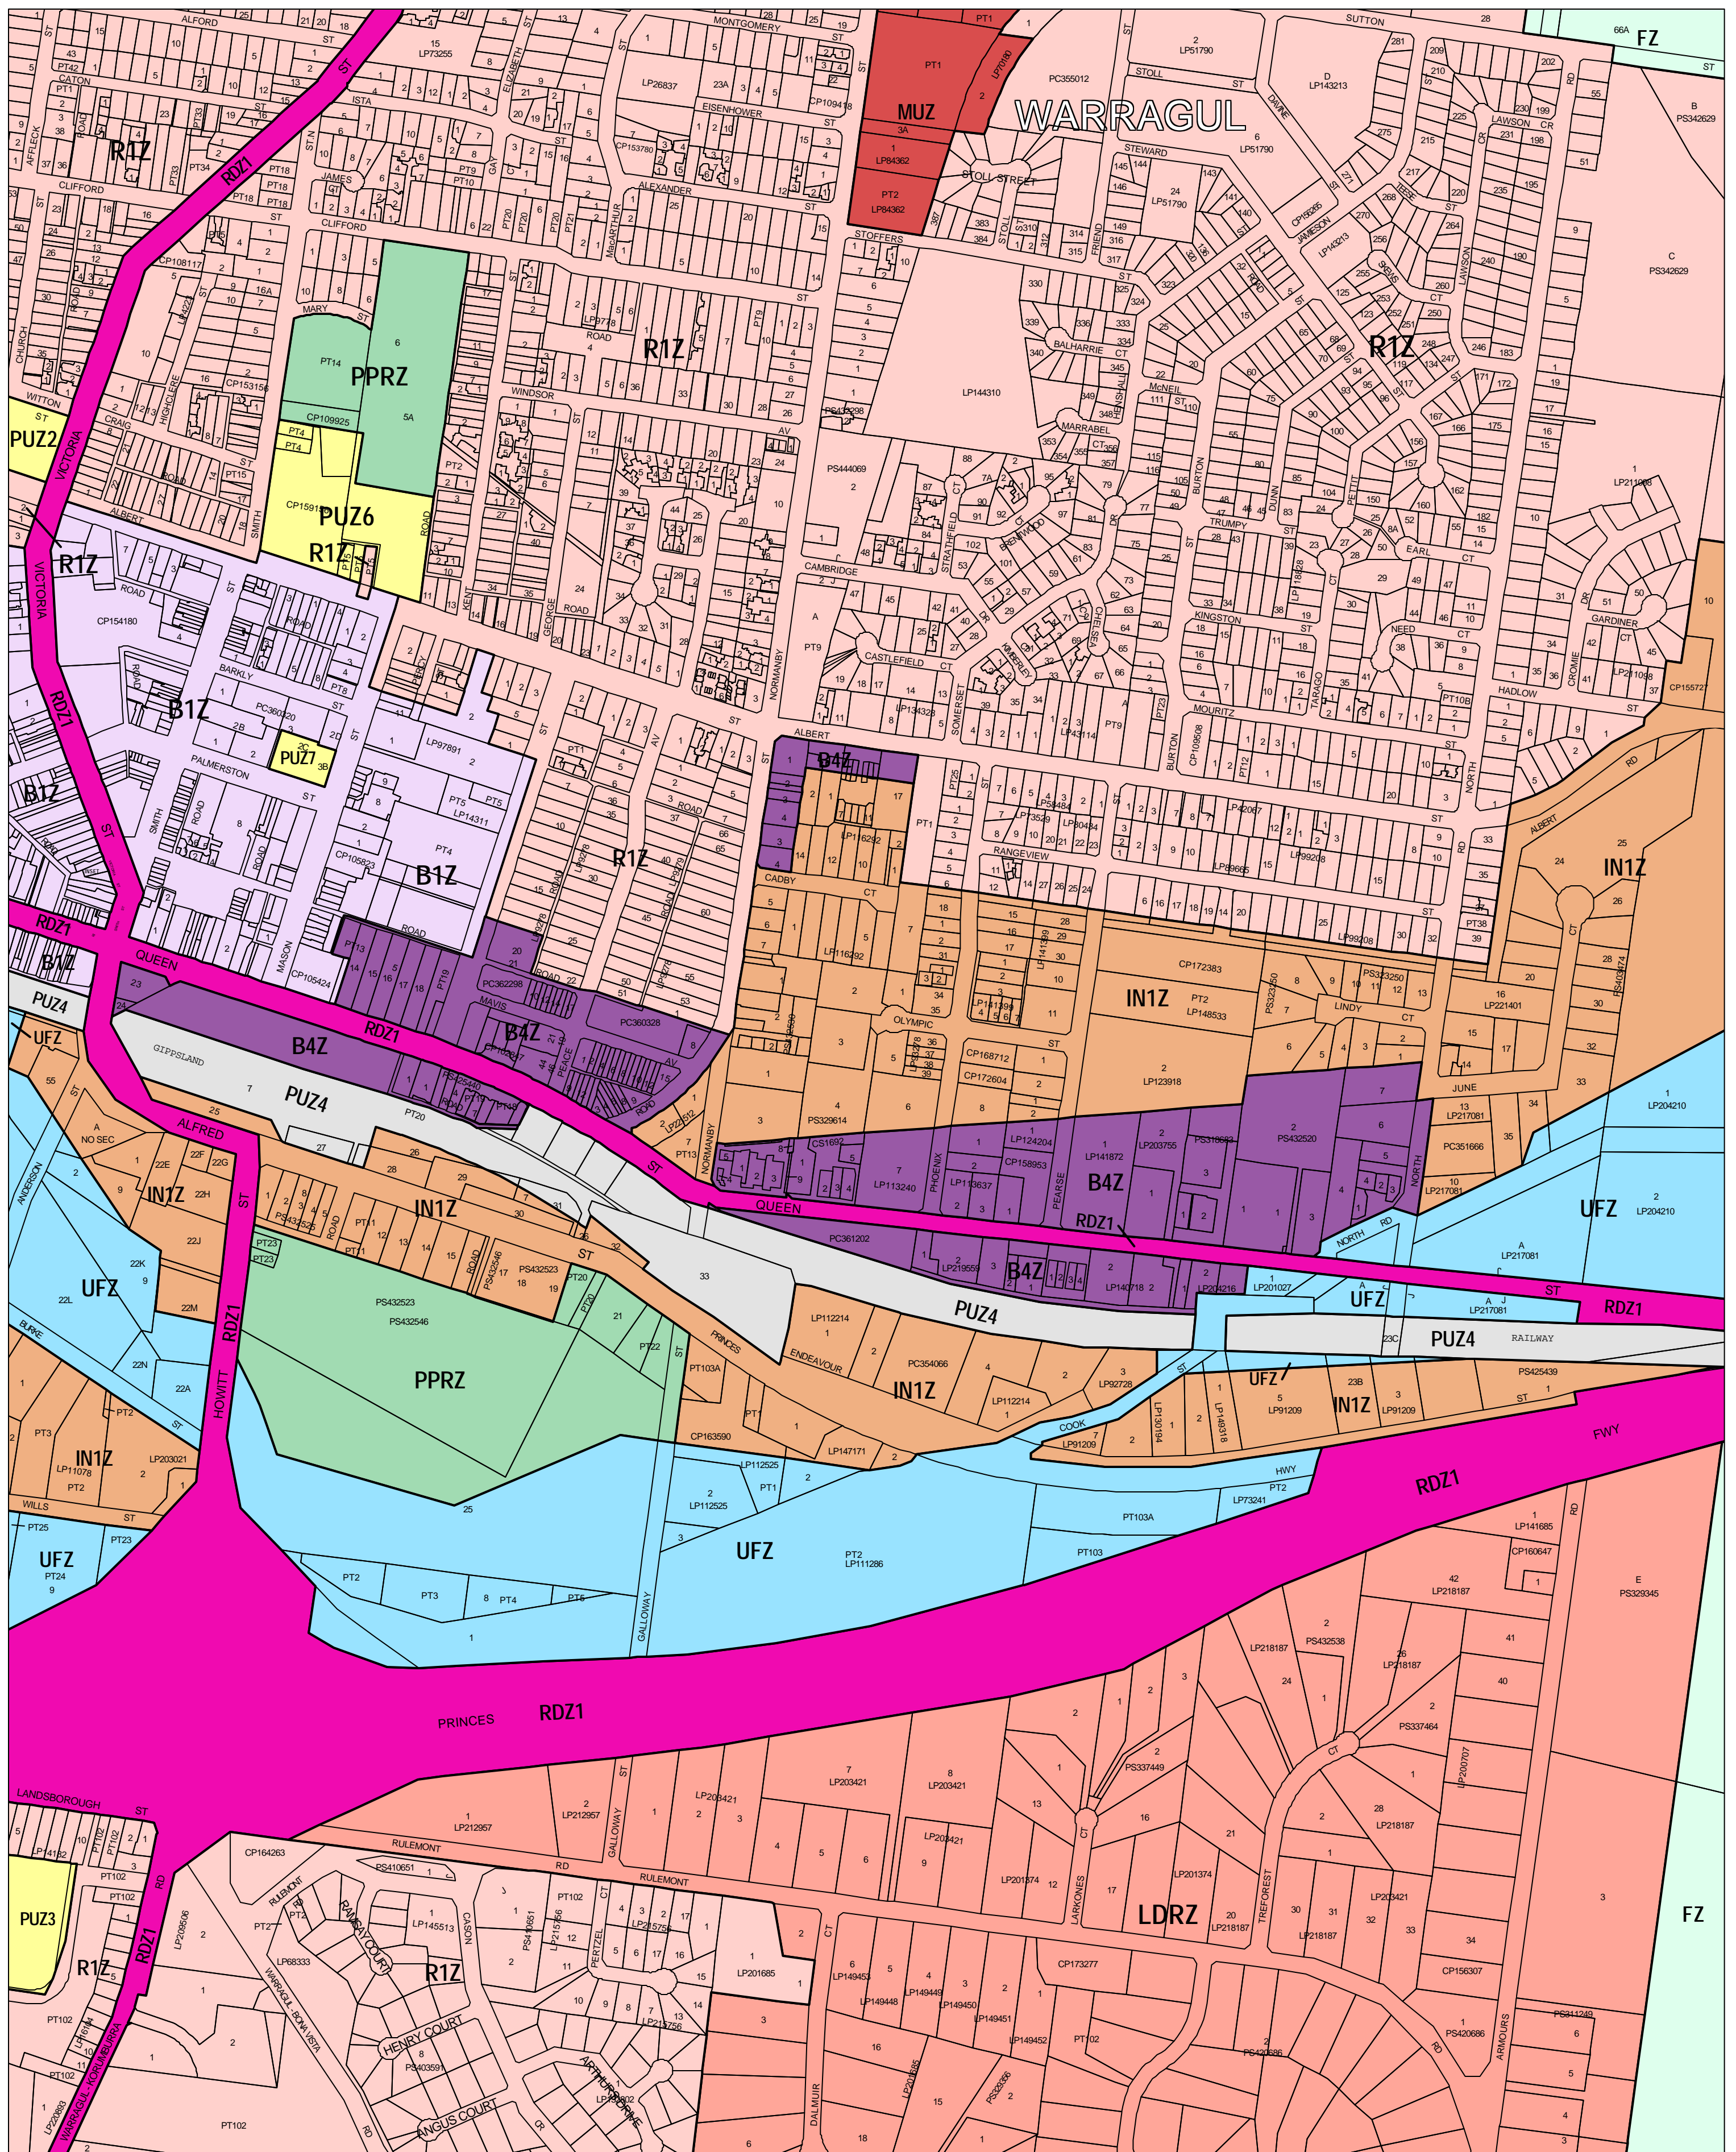

BAW BAW PLANNING SCHEME - LOCAL PROVISION

Business	Public Use Zone - Other Public Use
B1Z Business 1 Zone	PUZ7 Public Use Zone - Other Public Use
B4Z Business 4 Zone	PUZ4 Public Use Zone - Transport
Industrial	Road Zone - Category 1
IN1Z Industrial 1 Zone	RDZ1 Road Zone - Category 1
Public Land	Rural
PPRZ Public Park And Recreation Zone	LDRZ Low Density Residential Zone
PUZ2 Public Use Zone - Education	MUZ Mixed Use Zone
PUZ3 Public Use Zone - Health And Community	R1Z Residential 1 Zone
PUZ6 Public Use Zone - Local Government	FZ Farming Zone
	UFZ Urban Floodway Zone

AUSTRALIAN MAP GRID ZONE 55

INDEX TO ADJOINING METRIC SERIES MAP

Printed: 6/8/2007

AMENDMENT C54